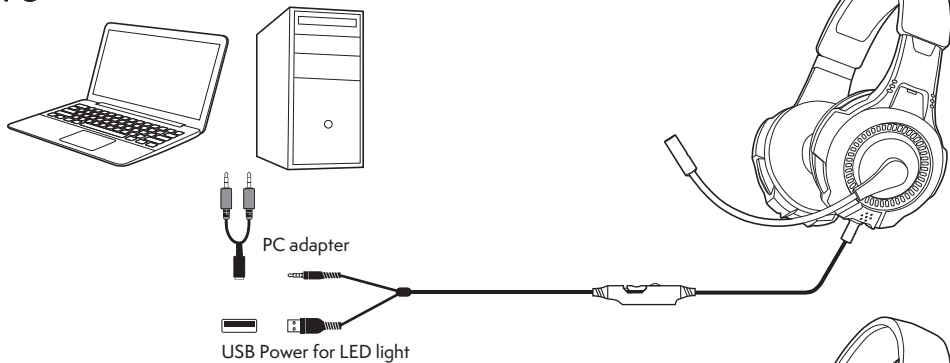

*Controller has a headset port:
Headset Adapter Not Required

*Controller has no headset port:
Headset Adapter Required

SWITCH™

SWITCH™ LITE

PC

SMARTPHONE / LAPTOP

MICROPHONE

Adjustable microphone to fit your setup