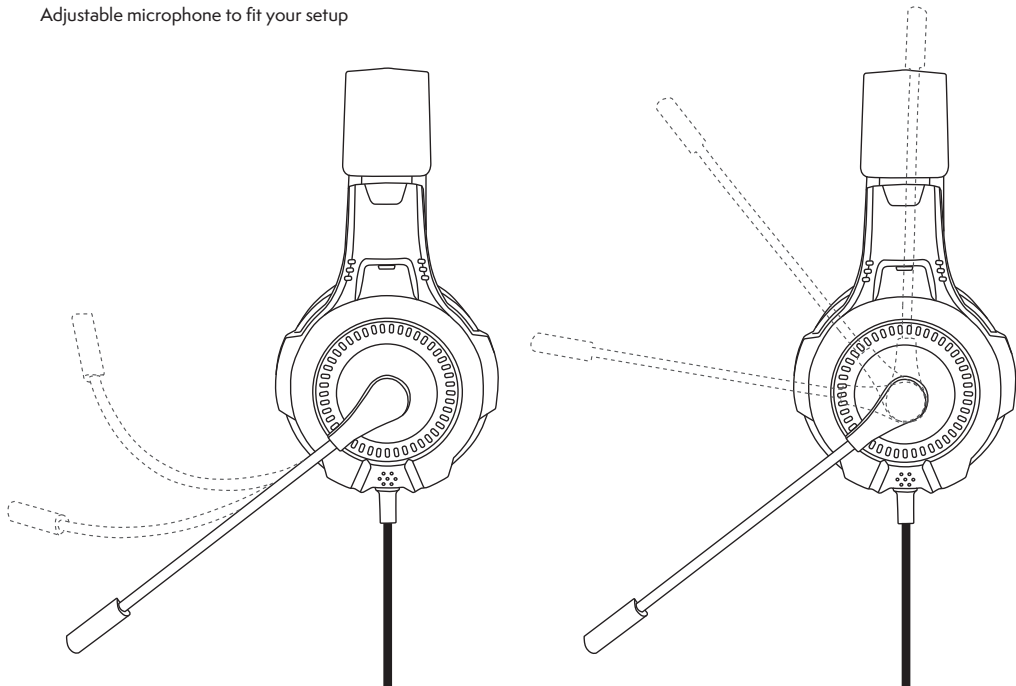

*Controller has a headset port:
Headset Adapter Not Required

*Controller has no headset port:
Headset Adapter Required

SWITCH™

SWITCH™ LITE

PC

SMARTPHONE / LAPTOP

MICROPHONE

Adjustable microphone to fit your setup