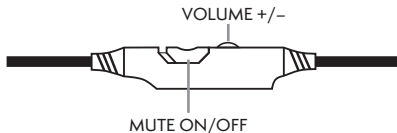

CONTROLS

This headset has been designed to work with devices using a standard 3.5mm headset port.