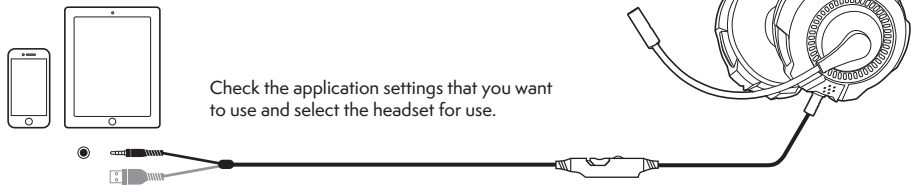

*Controller has a headset port:
Headset Adapter Not Required

*Controller has no headset port:
Headset Adapter Required

SWITCH™

SWITCH™ LITE

PC

SMARTPHONE / LAPTOP

MICROPHONE

Adjustable microphone to fit your setup