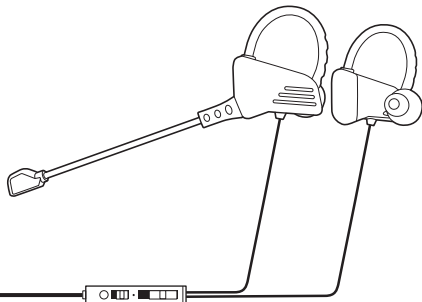

To benefit your warranty extension please visit
<https://www.nitho.com/registration> and follow the instructions
on the screen

CONTROLS

This headset has been designed to work with devices using a standard 3.5mm headset port.

WARNING

To prevent possible hearing damage, do not listen at high volume levels for long periods.

PLAYSTATION® 4

Settings > Devices > Audio Devices > Output to headphones > 'All Audio'. Set Input and Output Device to 'Headset Connected to Controller'.