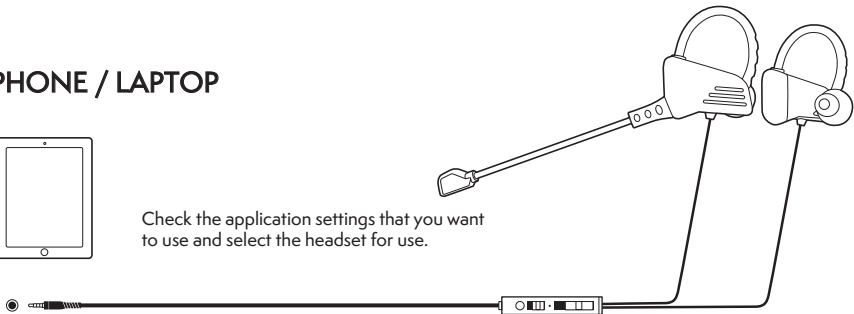

SWITCH™

SWITCH™ LITE

PC

PC splitter cable
(Not included)

SMARTPHONE / LAPTOP

Check the application settings that you want
to use and select the headset for use.

MICROPHONE

Detachable and Adjustable microphone to suit you