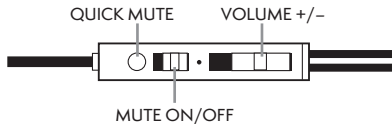

NITHO

ECHO

ESPORT EARBUD

Model: **SND-ECHO-K**

QUICK START GUIDE

Thank you for purchasing Echo

This Quick Start Guide is designed to help you through installation

**Please register your product to benefit
ONE ADDITIONAL YEAR WARRANTY EXTENSION.**

To benefit your warranty extension please visit
<https://www.nitho.com/registration> and follow the instructions
on the screen

CONTROLS

This headset has been designed to work with devices using a standard 3.5mm headset port.