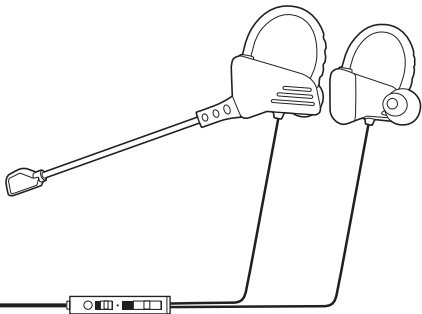

SWITCH™

SWITCH™ LITE

PC

PC splitter cable
(Not included)

SMARTPHONE / LAPTOP

Check the application settings that you want
to use and select the headset for use.

MICROPHONE

Detachable and Adjustable microphone to suit you