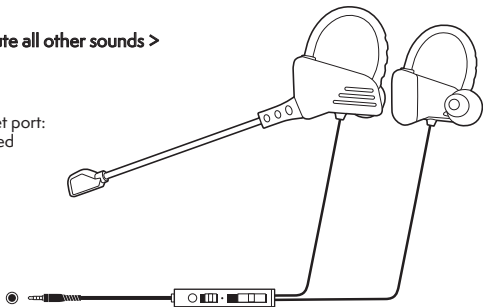

To benefit your warranty extension please visit
<https://www.nitho.com/registration> and follow the instructions
on the screen

CONTROLS

This headset has been designed to work with devices using a standard 3.5mm headset port.

WARNING

To prevent possible hearing damage, do not listen at high volume levels for long periods.

PLAYSTATION® 4

Settings > Devices > Audio Devices > Output to headphones > 'All Audio'. Set Input and Output Device to 'Headset Connected to Controller'.

SWITCH™

SWITCH™ LITE

PC

PC splitter cable
(Not included)

SMARTPHONE / LAPTOP

Check the application settings that you want
to use and select the headset for use.

MICROPHONE

Detachable and Adjustable microphone to suit you