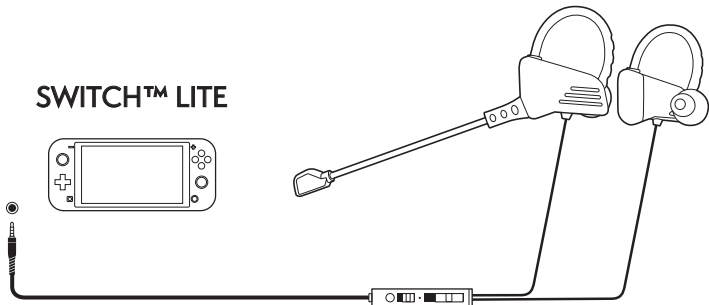

SWITCH™

SWITCH™ LITE

PC

PC splitter cable
(Not included)

SMARTPHONE / LAPTOP

Check the application settings that you want
to use and select the headset for use.

MICROPHONE

Detachable and Adjustable microphone to suit you