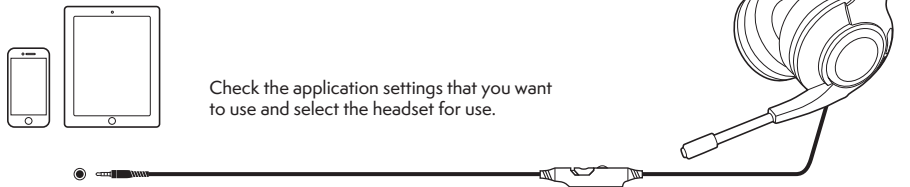

SWITCH™

SWITCH™ LITE

PC

SMARTPHONE / LAPTOP

MICROPHONE

Adjustable microphone to suit you

SERVICE & SUPPORT

For any question and support request, contact us on
support@nitho.com or visit our website
www.nitho.com