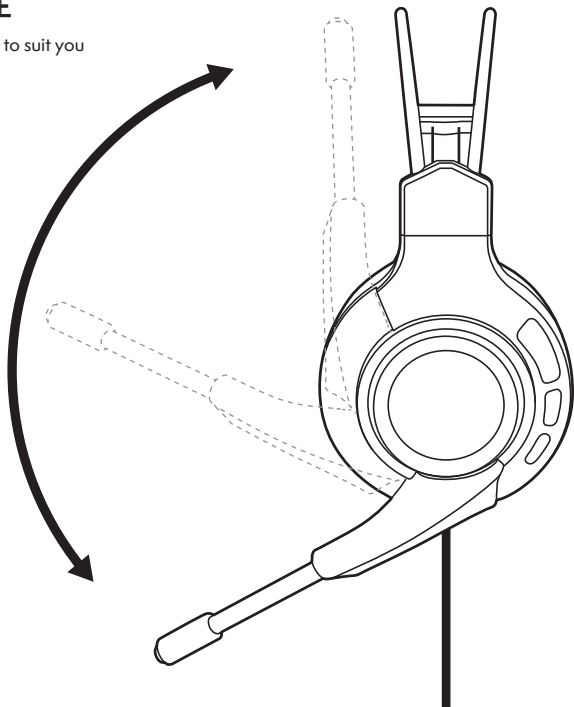

MICROPHONE

Adjustable microphone to suit you