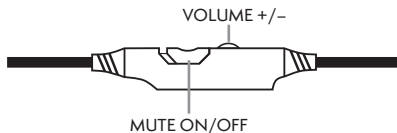

To benefit your warranty extension please visit
<https://www.nitho.com/registration> and follow the instructions
on the screen

CONTROLS

This headset has been designed to work with devices using a standard 3.5mm headset port.