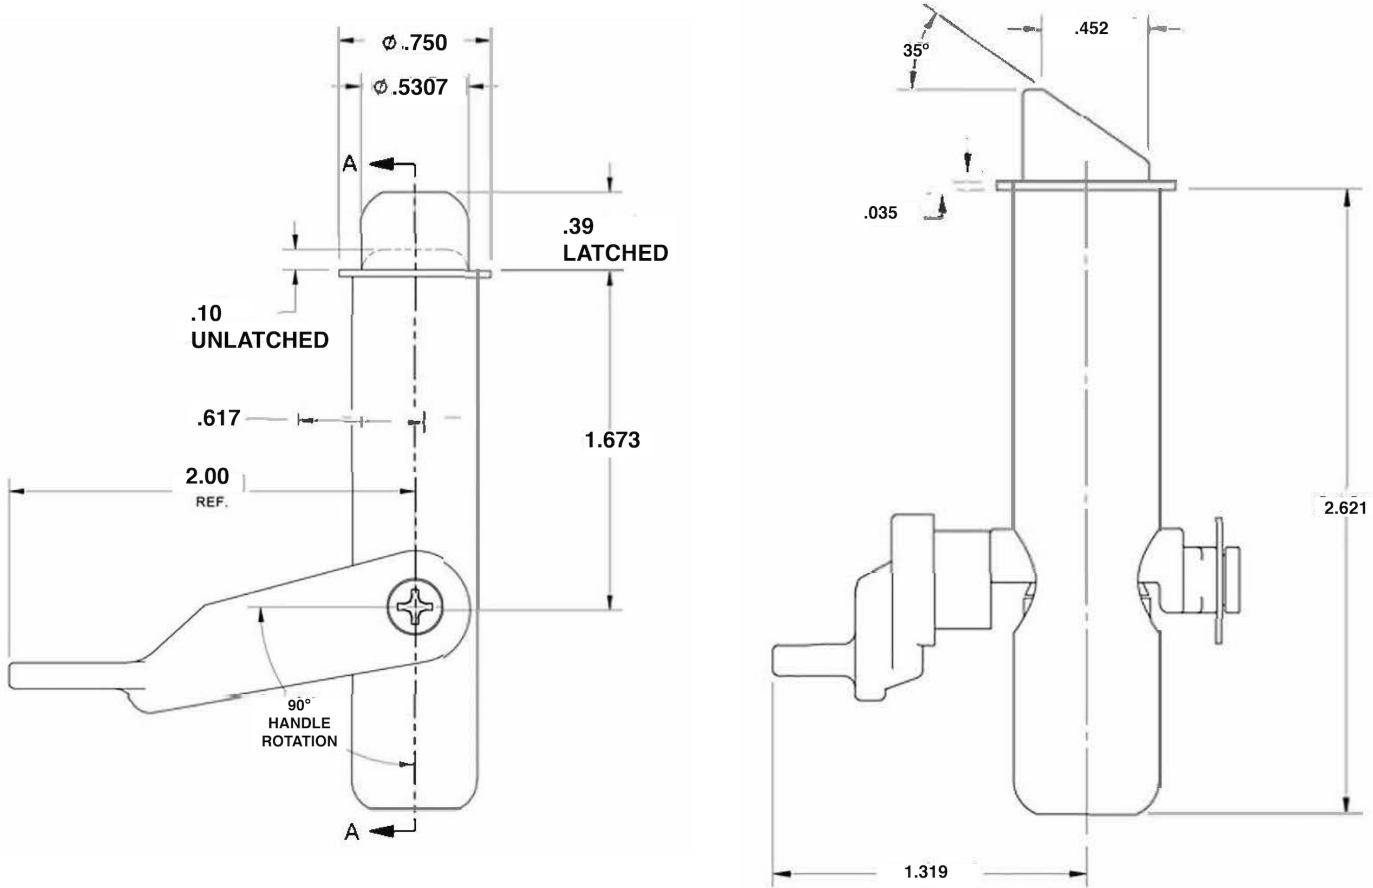

# Wilkinson "Style" Thumb Latch

SKU: HW115

### KEY FEATURES:

- Used with v-type latch doors
- Standard through mount with back C-Clip
- Dual spring loaded bolt latch
- Suitable for bottom-hinged and side-hinged chute Intake doors

718-620-1400

info@oswaldsupply.com