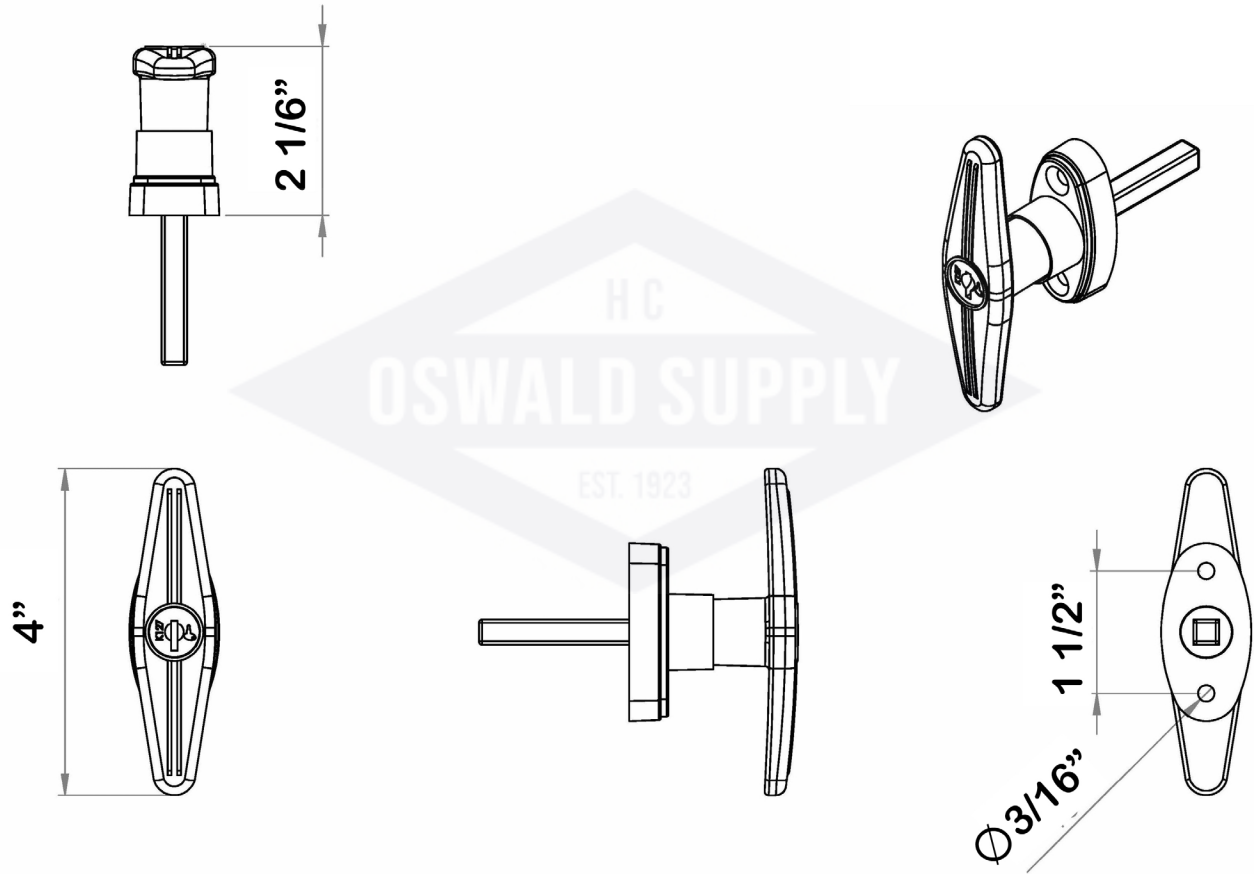

T-Handle with Lock & Key
SKU: HR107

KEY FEATURES:

- T-Handle Design
- Keyed alike CH751

718-620-1400

info@oswaldsupply.com

725 Whitier St.
Bronx, NY 10474
www.oswaldsupply.com