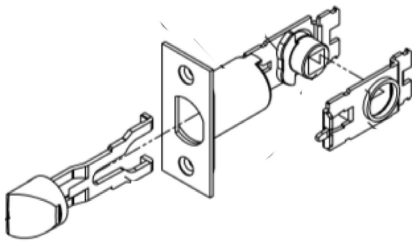

“Square Type” Latch Assembly SKU: HR115

718-620-1400

info@oswaldsupply.com

725 Whitier St.
Bronx, NY 10474
www.oswaldsupply.com