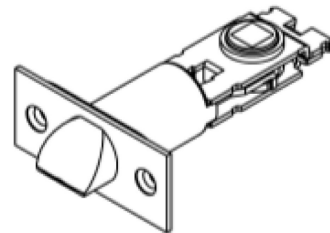

“Square Type” Latch Assembly SKU: HR115

718-620-1400

info@oswaldsupply.com

725 Whitier St.
Bronx, NY 10474
www.oswaldsupply.com