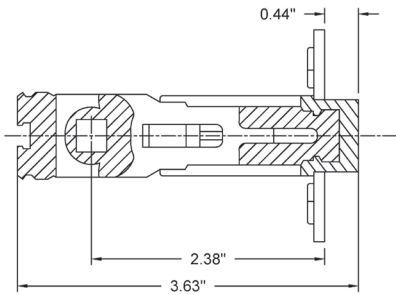

“Square Type” Latch Assembly SKU: HR115

718-620-1400

info@oswaldsupply.com

725 Whitier St.
Bronx, NY 10474
www.oswaldsupply.com