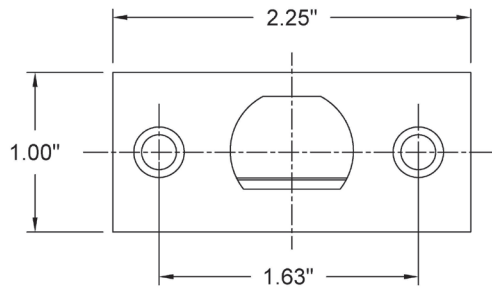

“Square Type” Latch Assembly SKU: HR115

718-620-1400

info@oswaldsupply.com

725 Whitier St.
Bronx, NY 10474
www.oswaldsupply.com