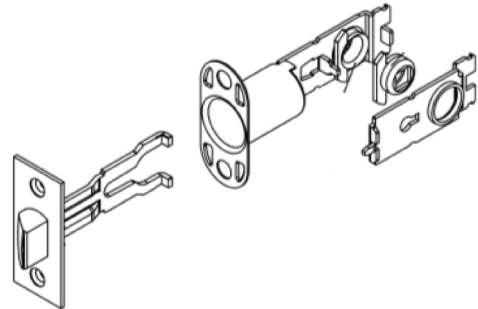

“Square Type” Latch Assembly SKU: HR115

718-620-1400

info@oswaldsupply.com

725 Whitier St.
Bronx, NY 10474
www.oswaldsupply.com