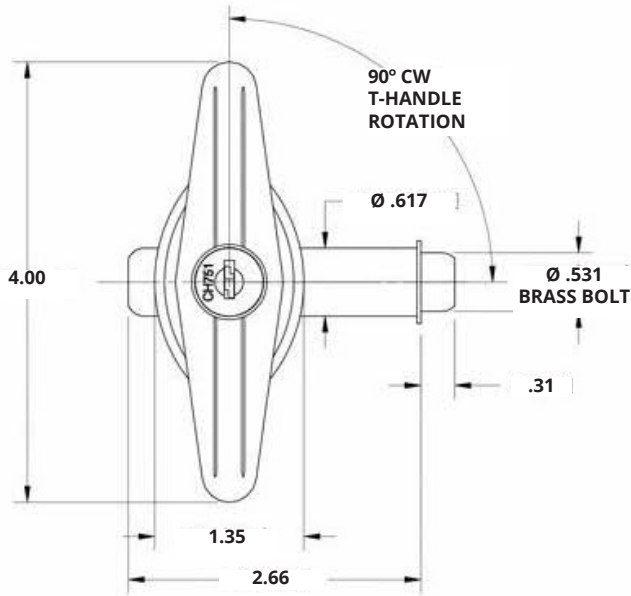

Midland "Style" T-Handle SKU: HM107

FRONT VIEW

RIGHT SIDE VIEW

Latch Sold Separately

KEY FEATURES:

- FITS: Trash (garbage, rubbish) chute doors and Laundry (linen) chute intake doors
- Suitable for bottom-hinged and side-hinged chute Intake doors
- Meets NFPA Requirements
- V spin-dle style for bottom and laundry side hinged doors