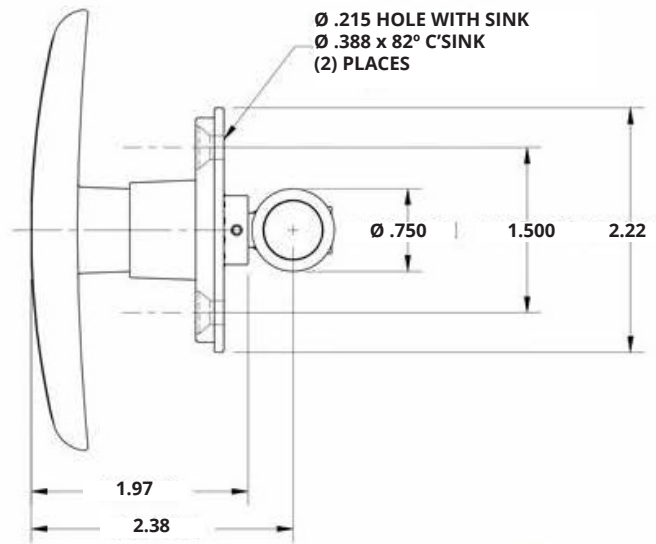

Midland "Style" T-Handle SKU: HM107

FRONT VIEW

RIGHT SIDE VIEW

Latch Sold Separately

KEY FEATURES:

- FITS: Trash (garbage, rubbish) chute doors and Laundry (linen) chute intake doors
- Suitable for bottom-hinged and side-hinged chute Intake doors
- Meets NFPA Requirements
- V spin-dle style for bottom and laundry side hinged doors