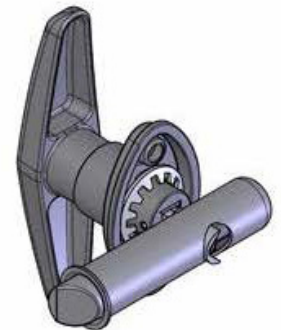

Midland "Style" T-Handle SKU: HM107

FRONT VIEW

RIGHT SIDE VIEW

Latch Sold Separately

KEY FEATURES:

- FITS: Trash (garbage, rubbish) chute doors and Laundry (linen) chute intake doors
- Suitable for bottom-hinged and side-hinged chute Intake doors
- Meets NFPA Requirements
- V spin-dle style for bottom and laundry side hinged doors