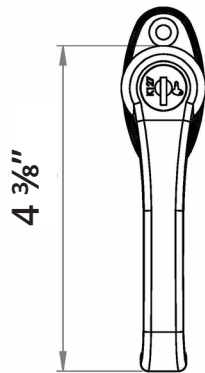

# L-Handle with Lock and Key

SKU: HR107ADA

### KEY FEATURES:

- Used with square type latch doors
- Keyed alike CH751

718-620-1400

info@oswaldsupply.com

725 Whitier St.  
Bronx, NY 10474  
www.oswaldsupply.com