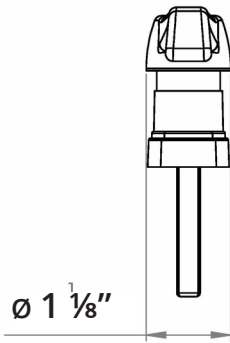

# L-Handle with Lock and Key

SKU: HR107ADA

### KEY FEATURES:

- Used with square type latch doors
- Keyed alike CH751

718-620-1400

info@oswaldsupply.com

725 Whitier St.  
Bronx, NY 10474  
www.oswaldsupply.com