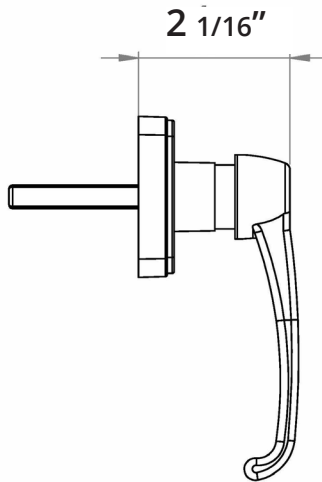

# L-Handle with Lock and Key

SKU: HR107ADA

### KEY FEATURES:

- Used with square type latch doors
- Keyed alike CH751

718-620-1400

info@oswaldsupply.com

725 Whitier St.  
Bronx, NY 10474  
www.oswaldsupply.com