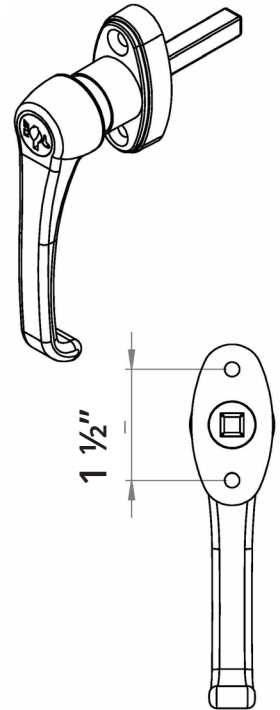

# L-Handle with Lock and Key

SKU: HR107ADA

### KEY FEATURES:

- Used with square type latch doors
- Keyed alike CH751

718-620-1400

info@oswaldsupply.com

725 Whitier St.  
Bronx, NY 10474  
www.oswaldsupply.com