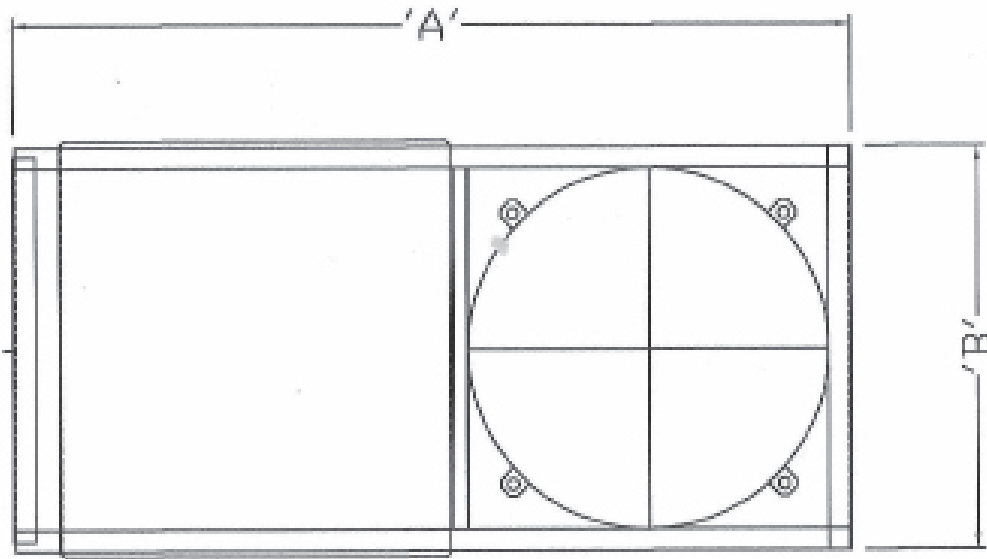

# Trash Chute Discharge Door Spring Loaded Round, Midland Style SKU: HF8XXRS

Horizontal Spring Loaded Door Held Open With 165 DEG Fusible Link

### DIMENSION CHART

SKU	Chute Diameter	A	B
HF818RS	18"	42-1/4"	21-1/4"
HF820RS	20"	46-1/4"	23-1/4"
HF824RS	24"	54-1/4"	27-1/4"
HF830RS	30"	66-1/4"	33-1/4"
HR836RS	36"	78-1/4"	39-1/4"

### KEY FEATURES:

- Horizontal, Spring Loaded Trash Chute or Linen Chute Discharge Door
- Spring Loaded
- Fabricated from Aluminized Steel, 16 Gauge Double Panel with Insulation
- Follows B-Label Construction, but does not carry UL documentation