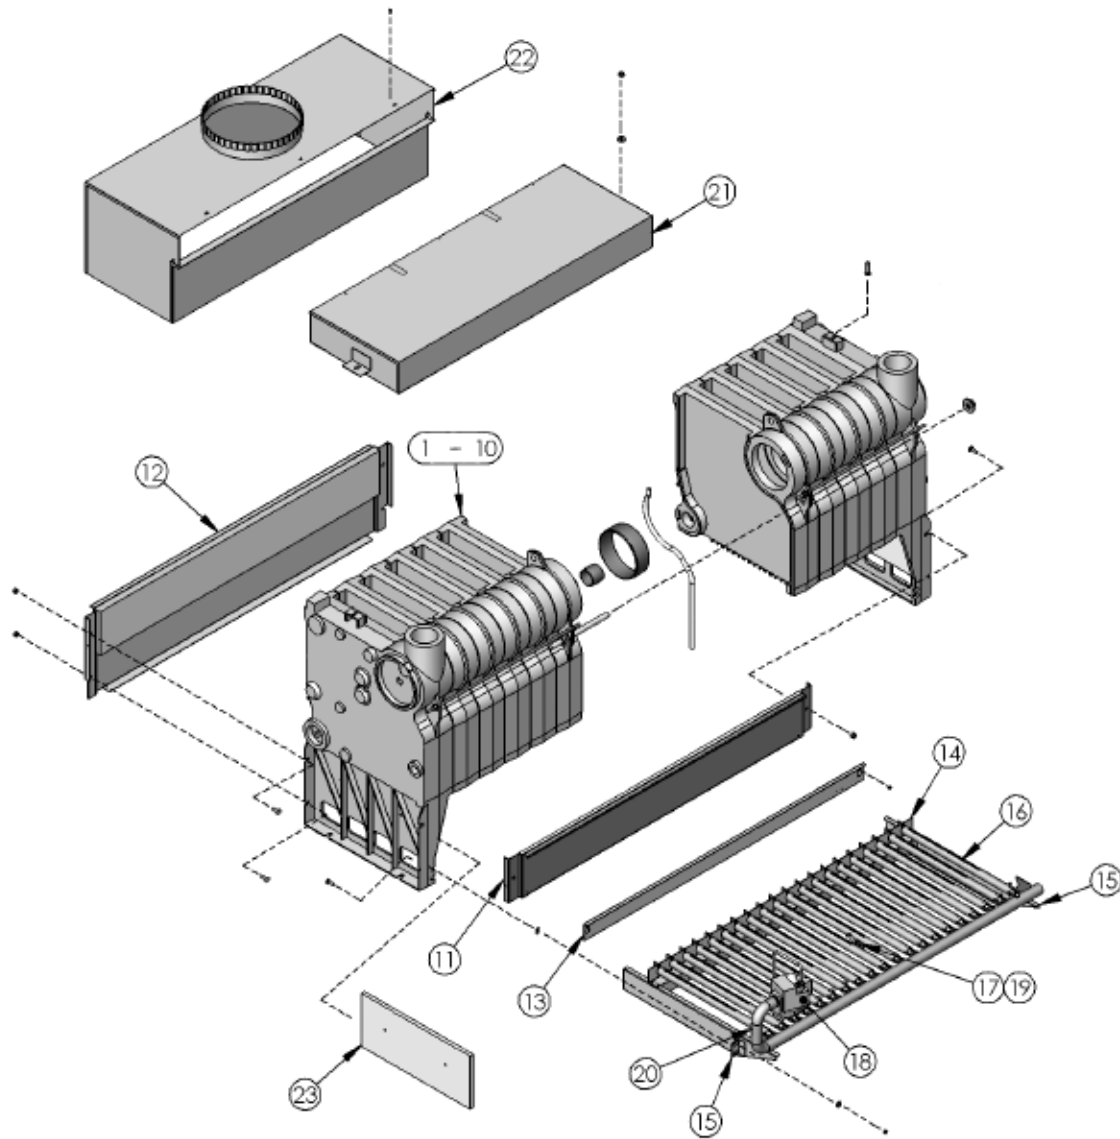

GSX Series

GSX SERIES REPLACEMENT PARTS

Ref #	Name of Part	Part No.	Boiler Size						
			88	118	147	177	206	236	288
1	Block Assembly	90684	1	1					
		90685			1	1			
		90686					1	1	
		90687							1
11	Base Front Panel	50324PB	1	1					
		50325			1	1			
		50326					1	1	
		50327							1