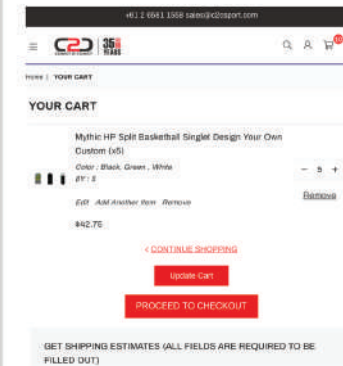

READY TO GO!

DESIGN YOUR OWN

Get Started