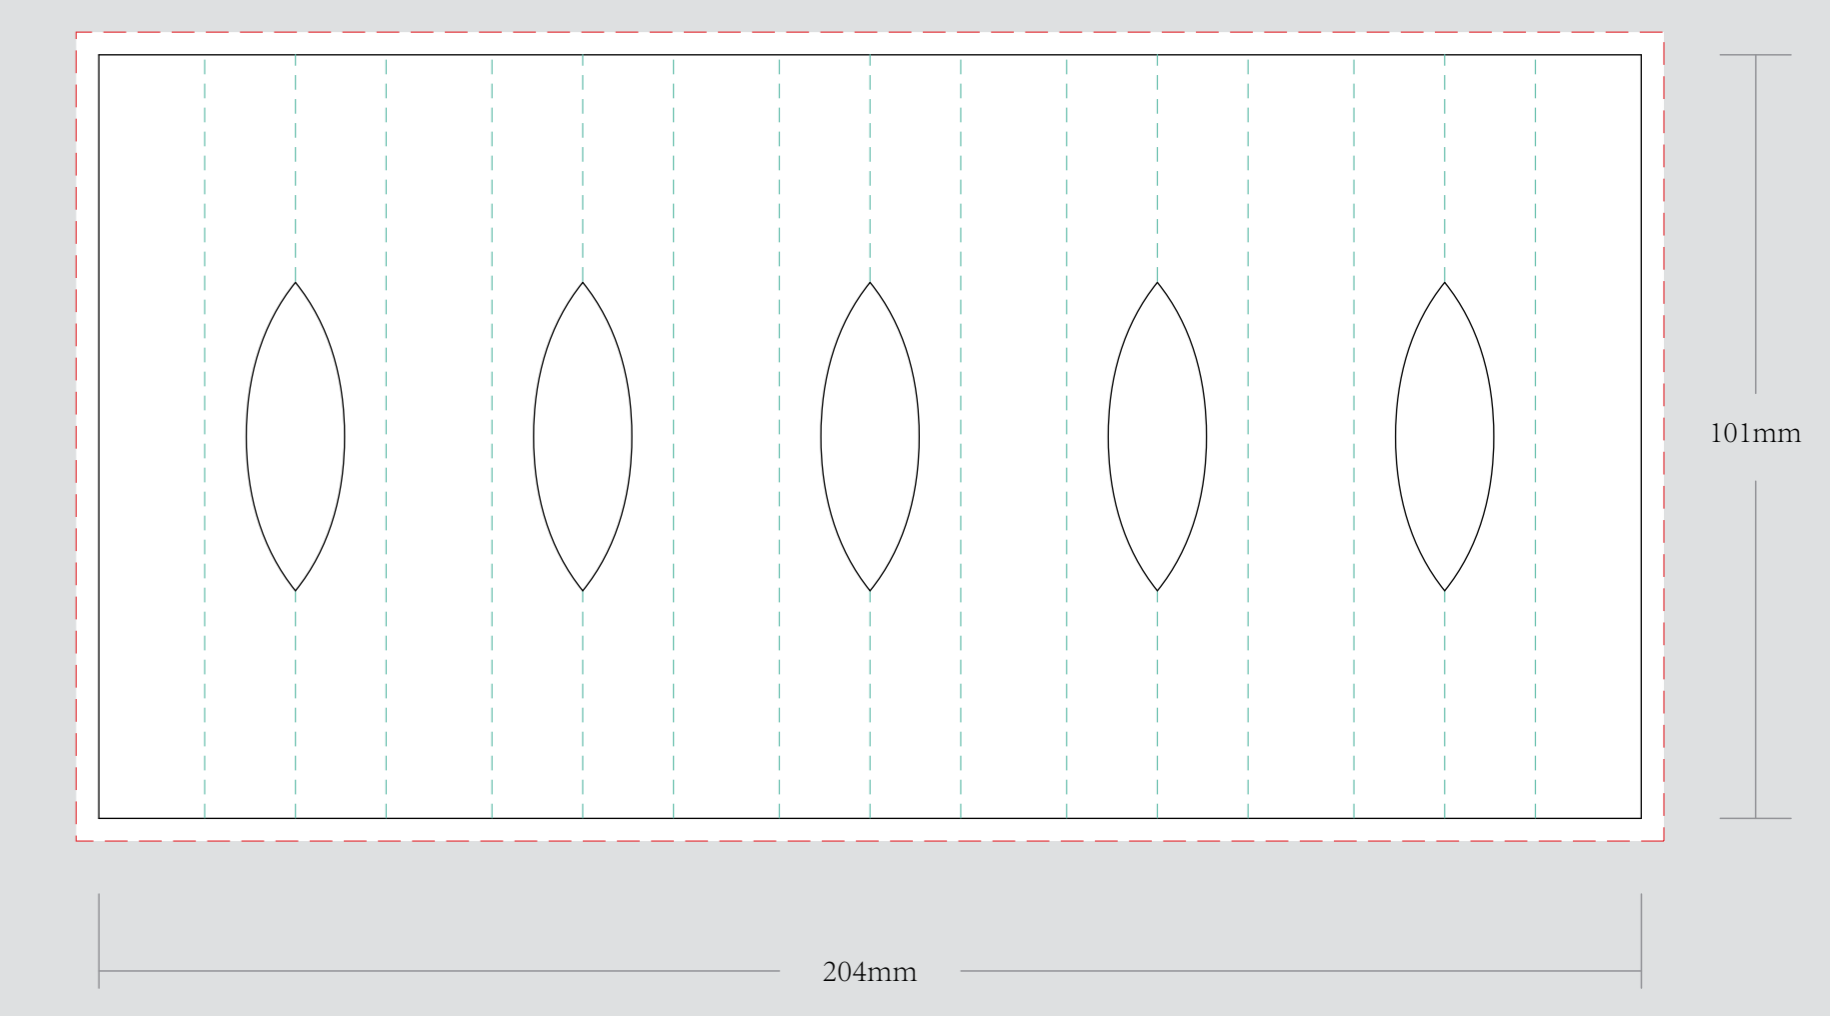

OUTER TURNED EDGE BOX

1.5mm 灰板

INNER TURNED EDGE BOX

1.5mm 灰板

EXAMPLE

INNER TRAY OPTION

OUTER PRINTED STOCK

157g双铜纸

INNER PRINTED STOCK

157g双铜纸

PERFORATED LINE TRAY

210g单铜纸
注：内托所有的虚线做针孔线
内托一定要贴在盒里

PERFORATED OVAL CUT TRAY

210g单铜纸
注：内托所有的虚线做针孔线
内托一定要贴在盒里