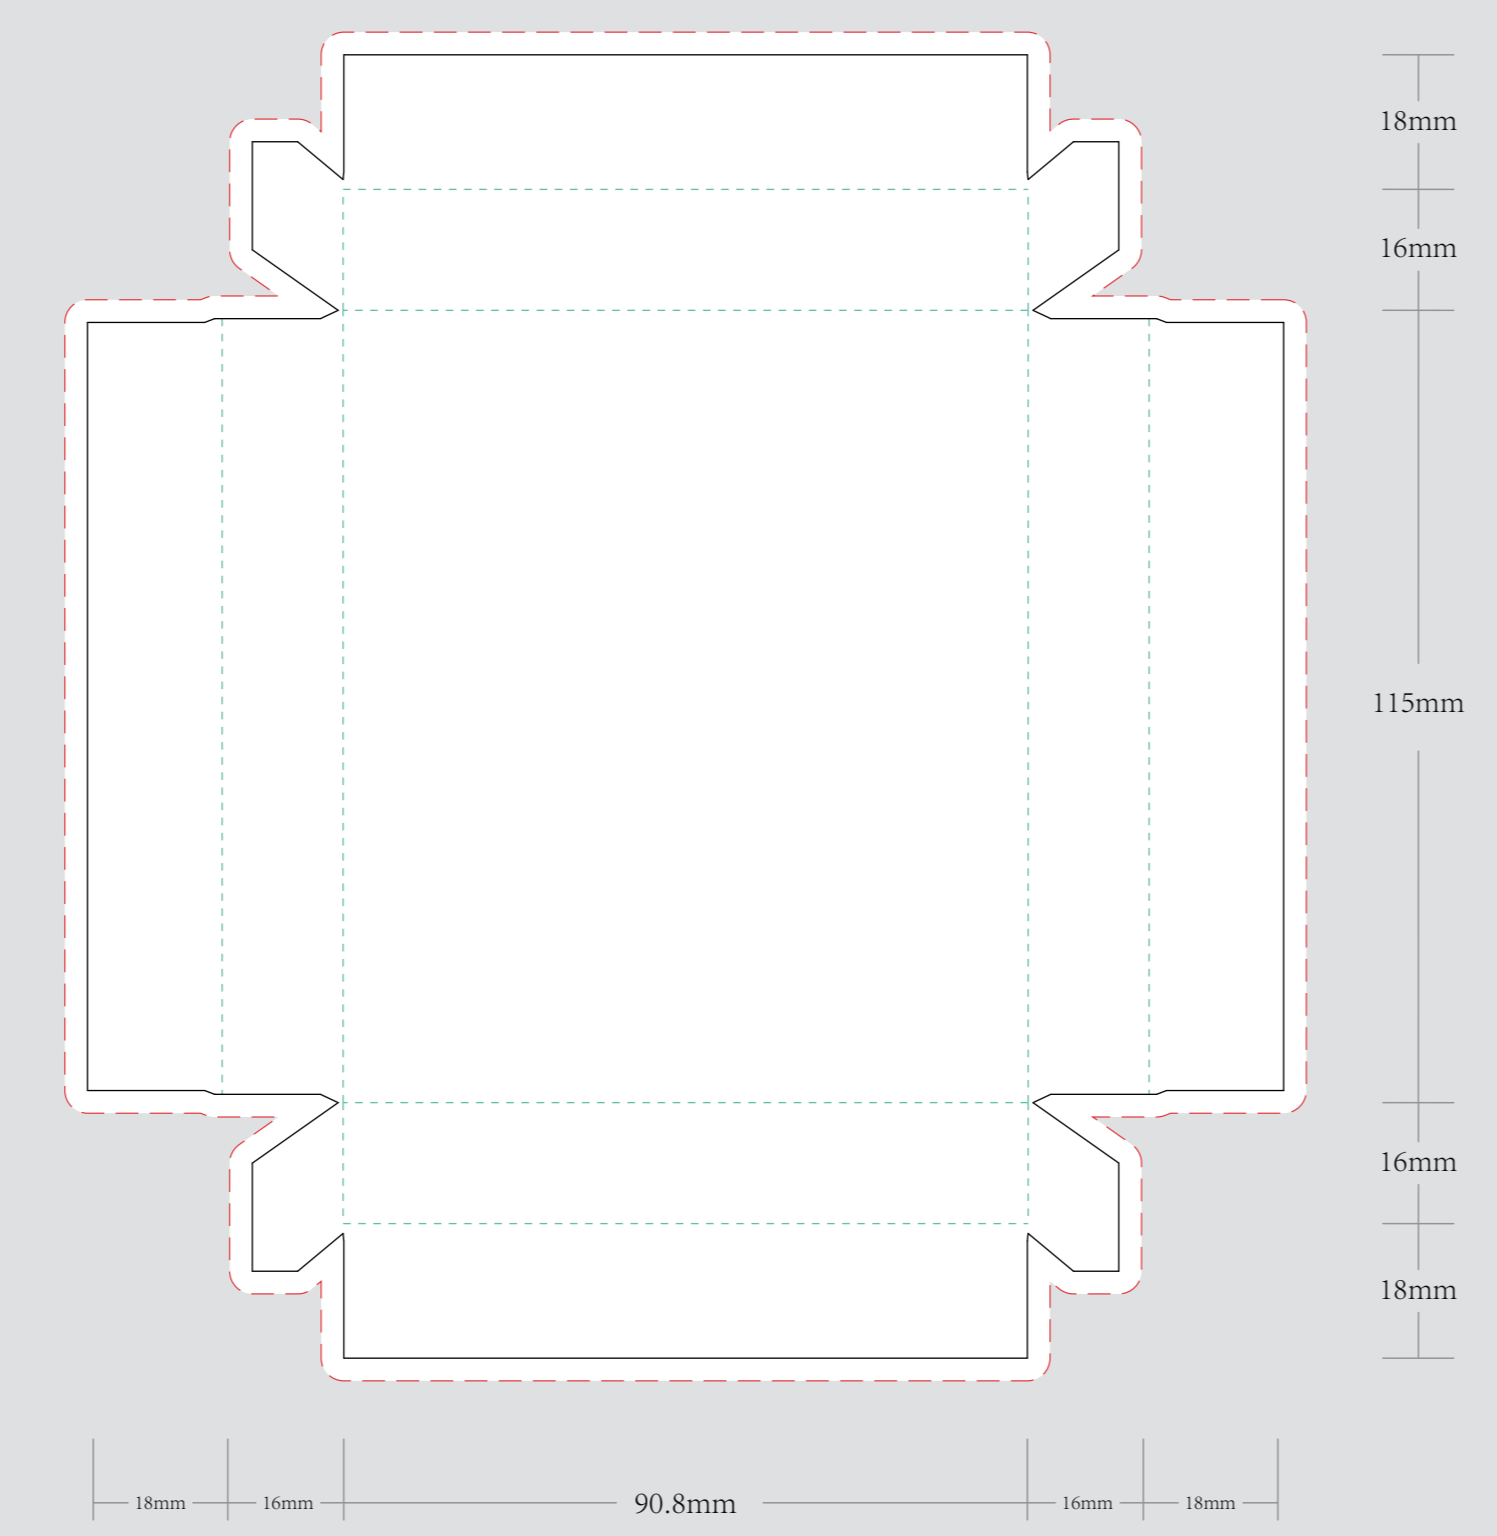

OUTER TURNED EDGE BOX

1.5mm 灰板

INNER TURNED EDGE BOX

1.5mm 灰板

EXAMPLE

INNER TRAY OPTION

OUTER PRINTED STOCK

157g双铜纸

INNER PRINTED STOCK

157g双铜纸

PERFORATED LINE TRAY

210g单铜纸
注：内托所有的虚线做针孔线
内托一定要贴在盒里

PERFORATED OVAL CUT TRAY

210g单铜纸
注：内托所有的虚线做针孔线
内托一定要贴在盒里