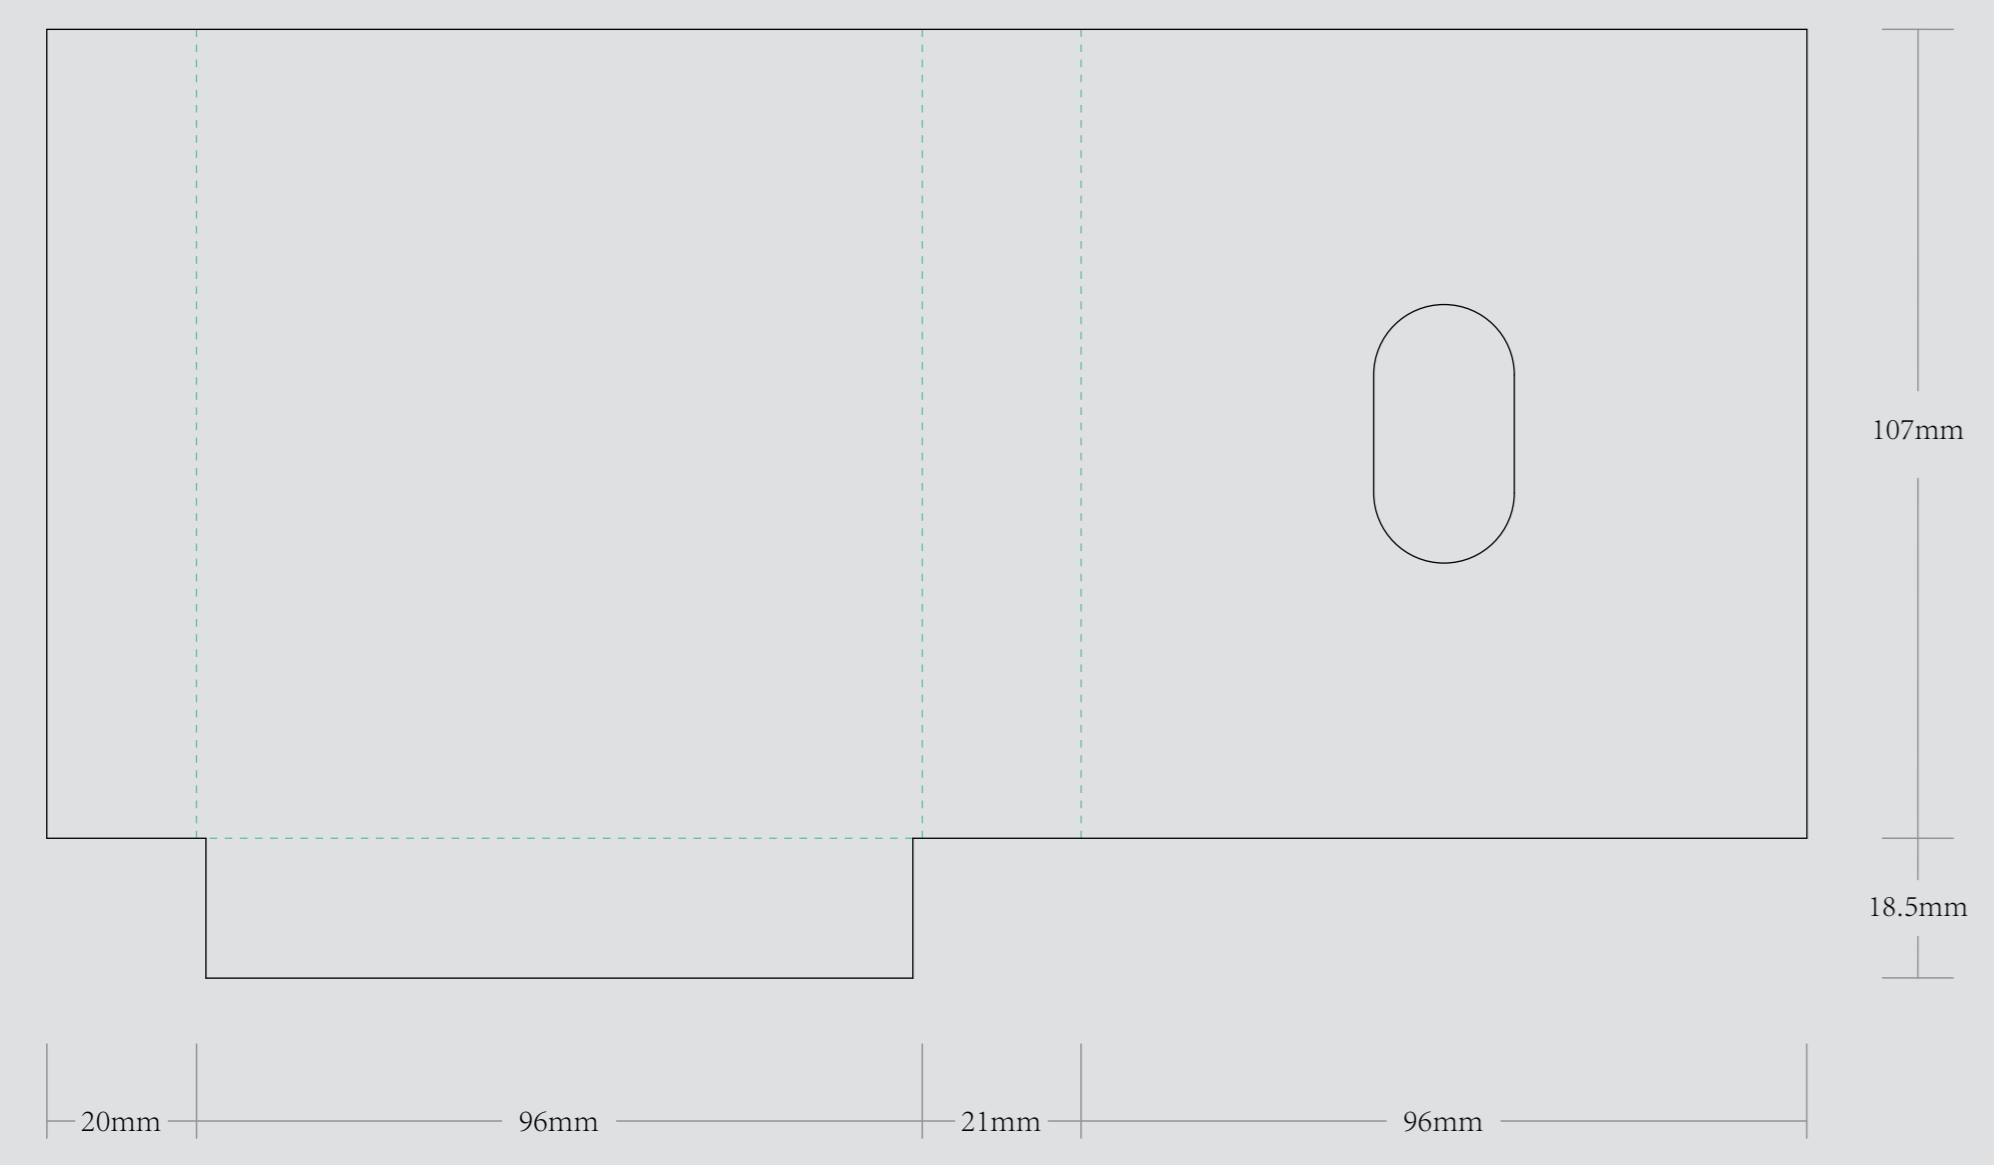

ORDER DETAILS	
MOCKUP NO.	WUFOO.
INQUIRY NO.	INQUIRY_V1
ORDER NO.	
PRODUCT DETAILS	
SIZE	TURNED EDGE PERFORATED BOXES-076-08-0000
QUANTITY	
BOX PACKING	
VALUE ADDITION	
PRINTING EFFECT	CMYK

DIE CUT LINE
 FOLD LINE
 BLEED LINE

OUTER TURNED EDGE BOX

1.5mm 灰板

INNER TURNED EDGE BOX

1.5mm 灰板

EXAMPLE

INNER TRAY OPTION

OUTER PRINTED STOCK

157g双铜纸

INNER PRINTED STOCK

157g双铜纸

PERFORATED LINE TRAY

210g单铜纸
注：内托所有的虚线做针孔线
内托一定要贴在盒里

PERFORATED OVAL CUT TRAY

210g单铜纸
注：内托所有的虚线做针孔线
内托一定要贴在盒里