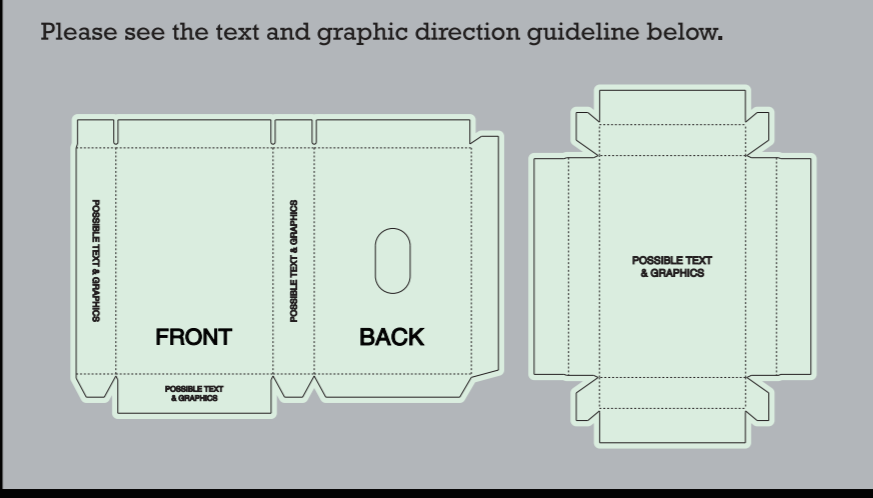

ORDER DETAILS	
MOCKUP NO.	WUFOO.
INQUIRY NO.	INQUIRY_V1
ORDER NO.	
PRODUCT DETAILS	
SIZE	TURNED EDGE PERFORATED BOXES-076-08-0000
QUANTITY	
BOX PACKING	
VALUE ADDITION	
PRINTING EFFECT	CMYK

DIE CUT LINE
 FOLD LINE
 BLEED LINE

REMARKS:
 - Artwork should be submitted in AI, EPS, PDF, CDR, PSD.
 - For JPEG, PNG and PSD please submit your artwork with a minimum of 300dpi

VISIBLE AREA

I accept the artwork and understand that any mistakes or omissions is my responsibility.
 DATE:
 PRINT NAME:
 APPROVAL SIGNATURE:

OUTER TURNED EDGE BOX

1.5mm 灰板

INNER TURNED EDGE BOX

1.5mm 灰板

EXAMPLE

INNER TRAY OPTION

OUTER PRINTED STOCK

157g双铜纸

INNER PRINTED STOCK

157g双铜纸

PERFORATED LINE TRAY

210g单铜纸
注：内托所有的虚线做针孔线
内托一定要贴在盒里

PERFORATED OVAL CUT TRAY

210g单铜纸
注：内托所有的虚线做针孔线
内托一定要贴在盒里