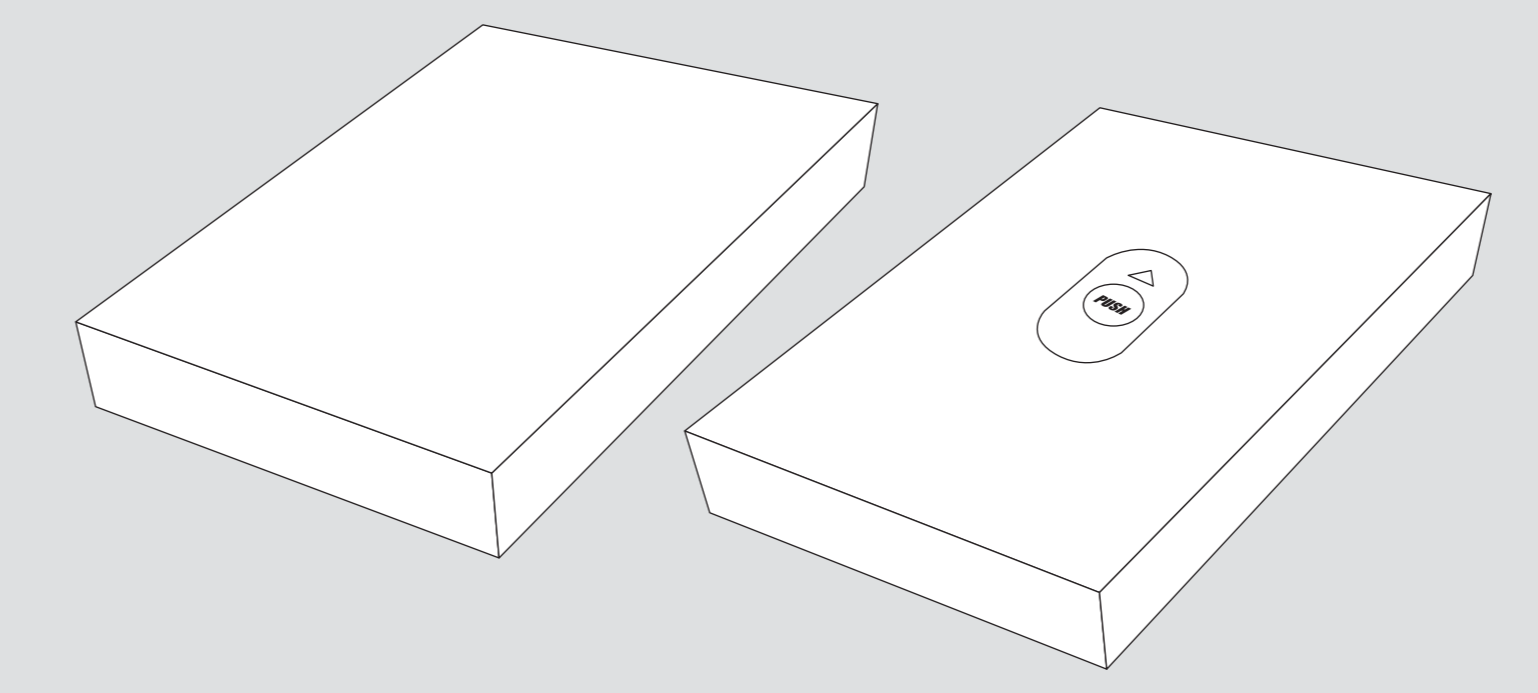

OUTER TURNED EDGE BOX

1.5mm 灰板

INNER TURNED EDGE BOX

1.5mm 灰板

EXAMPLE

INNER TRAY OPTION

OUTER PRINTED STOCK

157g双铜纸