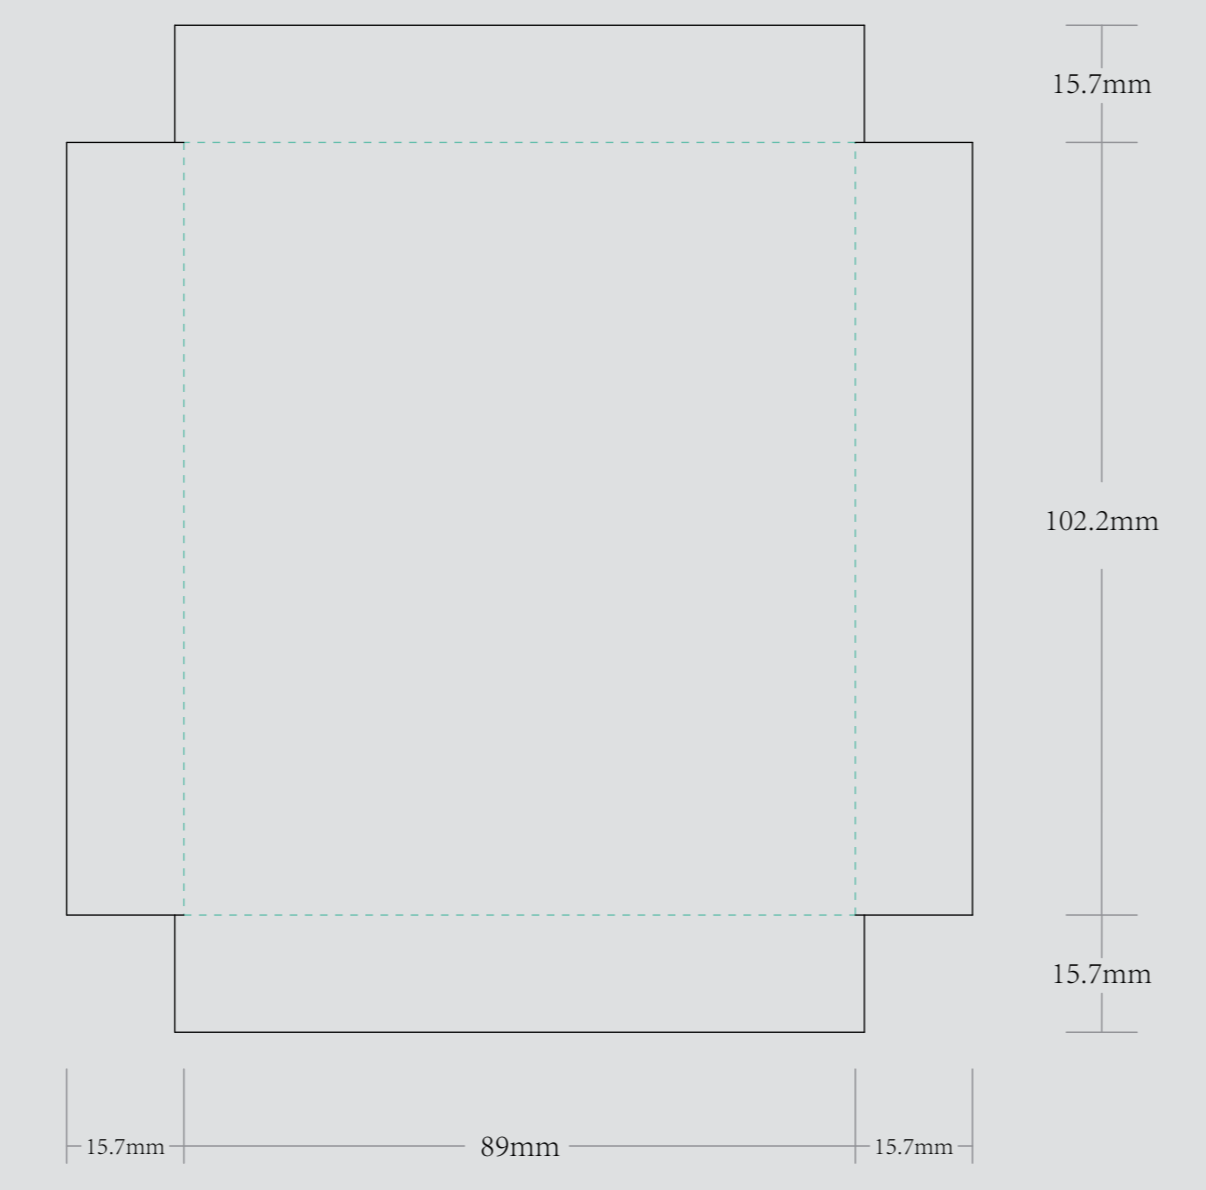

ORDER DETAILS	
MOCKUP NO.	WUFOO.
INQUIRY NO.	INQUIRY_V1
ORDER NO.	
PRODUCT DETAILS	
SIZE	TURNED EDGE PERFORATED BOXES-076-08-0000
QUANTITY	
BOX PACKING	
VALUE ADDITION	
PRINTING EFFECT	CMYK

DIE CUT LINE
 FOLD LINE
 BLEED LINE

REMARKS:
 - Artwork should be submitted in AI, EPS, PDF, CDR, PSD.
 - For JPEG, PNG and PSD please submit your artwork with a minimum of 300dpi

VISIBLE AREA

I accept the artwork and understand that any mistakes or omissions is my responsibility.
 DATE:
 PRINT NAME:
 APPROVAL SIGNATURE:

OUTER TURNED EDGE BOX

1.5mm 灰板

INNER TURNED EDGE BOX

1.5mm 灰板

EXAMPLE

INNER TRAY OPTION

OUTER PRINTED STOCK

157g双铜纸

INNER PRINTED STOCK

157g双铜纸

PERFORATED LINE TRAY

210g单铜纸
注：内托所有的虚线做针孔线
内托一定要贴在盒里

PERFORATED OVAL CUT TRAY

210g单铜纸
注：内托所有的虚线做针孔线
内托一定要贴在盒里