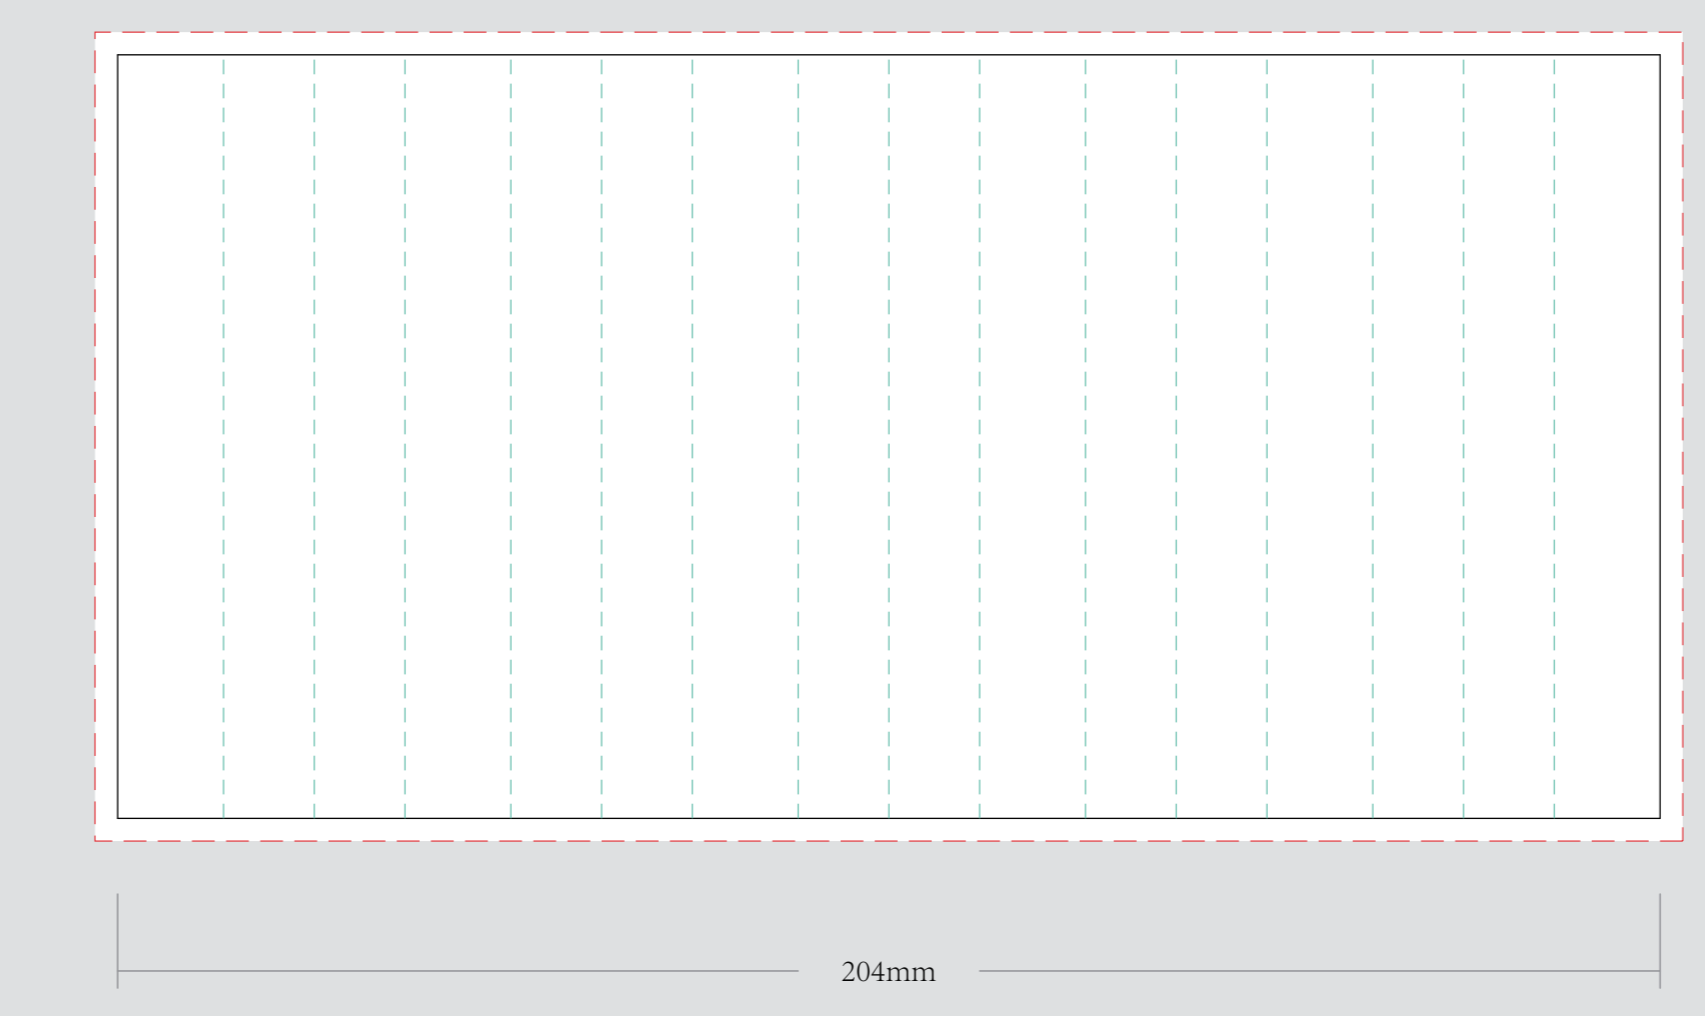

OUTER TURNED EDGE BOX

1.5mm 灰板

INNER TURNED EDGE BOX

1.5mm 灰板

EXAMPLE

INNER TRAY OPTION

OUTER PRINTED STOCK

157g双铜纸

INNER PRINTED STOCK

157g双铜纸

PERFORATED LINE TRAY

210g单铜纸
注：内托所有的虚线做针孔线
内托一定要贴在盒里

PERFORATED OVAL CUT TRAY

210g单铜纸
注：内托所有的虚线做针孔线
内托一定要贴在盒里