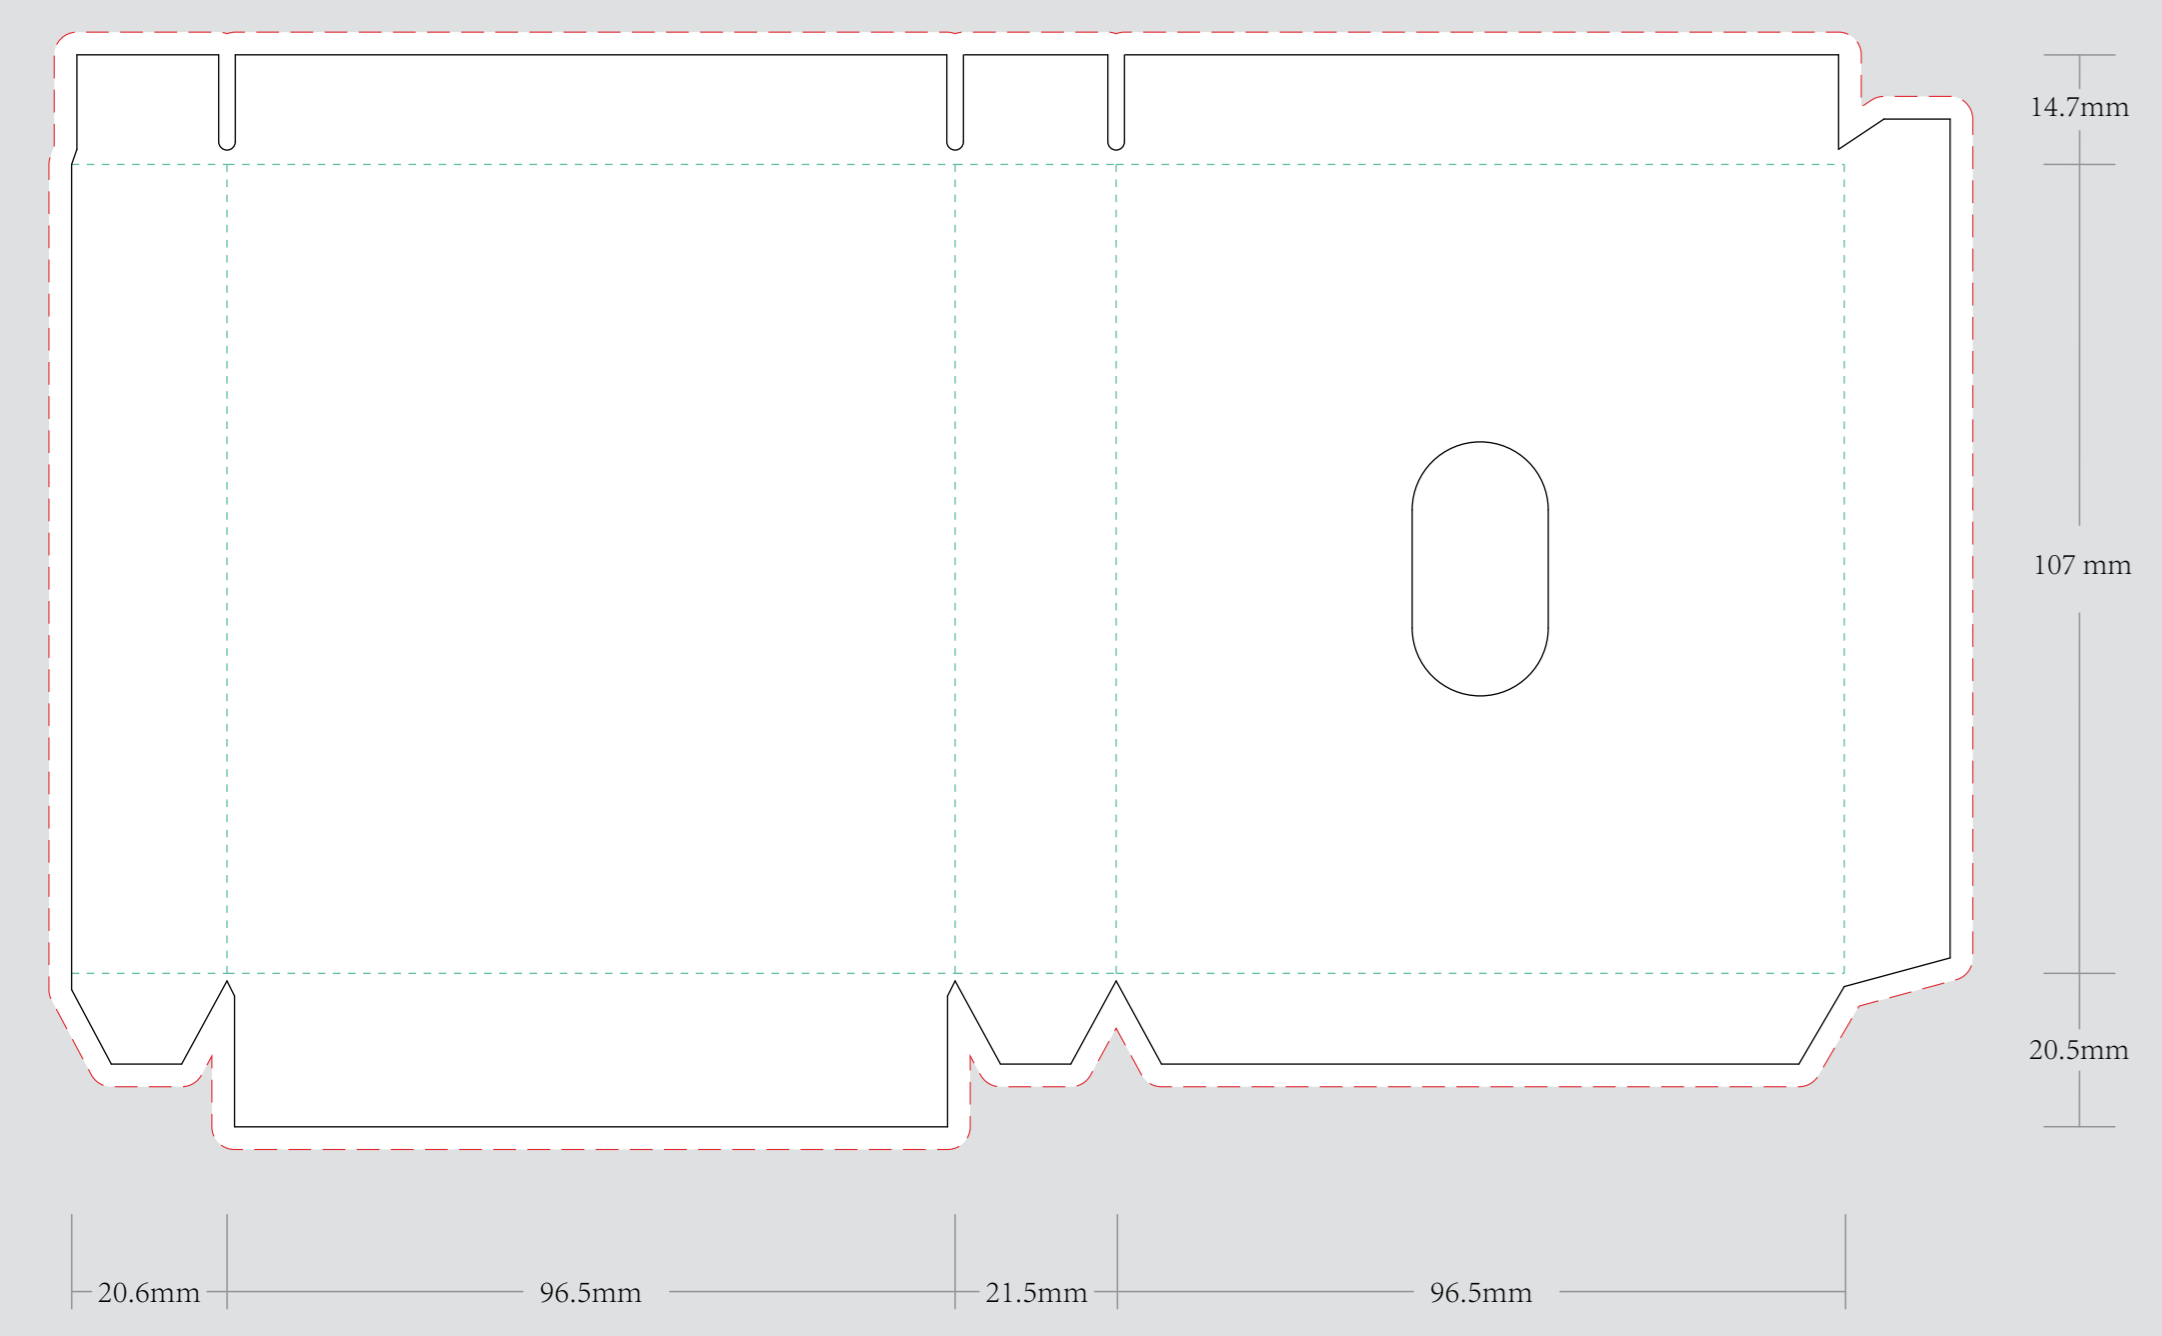

OUTER TURNED EDGE BOX

1.5mm 灰板

INNER TURNED EDGE BOX

1.5mm 灰板

EXAMPLE

INNER TRAY OPTION

OUTER PRINTED STOCK

157g双铜纸

INNER PRINTED STOCK

157g双铜纸

PERFORATED LINE TRAY

210g单铜纸
注：内托所有的虚线做针孔线
内托一定要贴在盒里

PERFORATED OVAL CUT TRAY

210g单铜纸
注：内托所有的虚线做针孔线
内托一定要贴在盒里