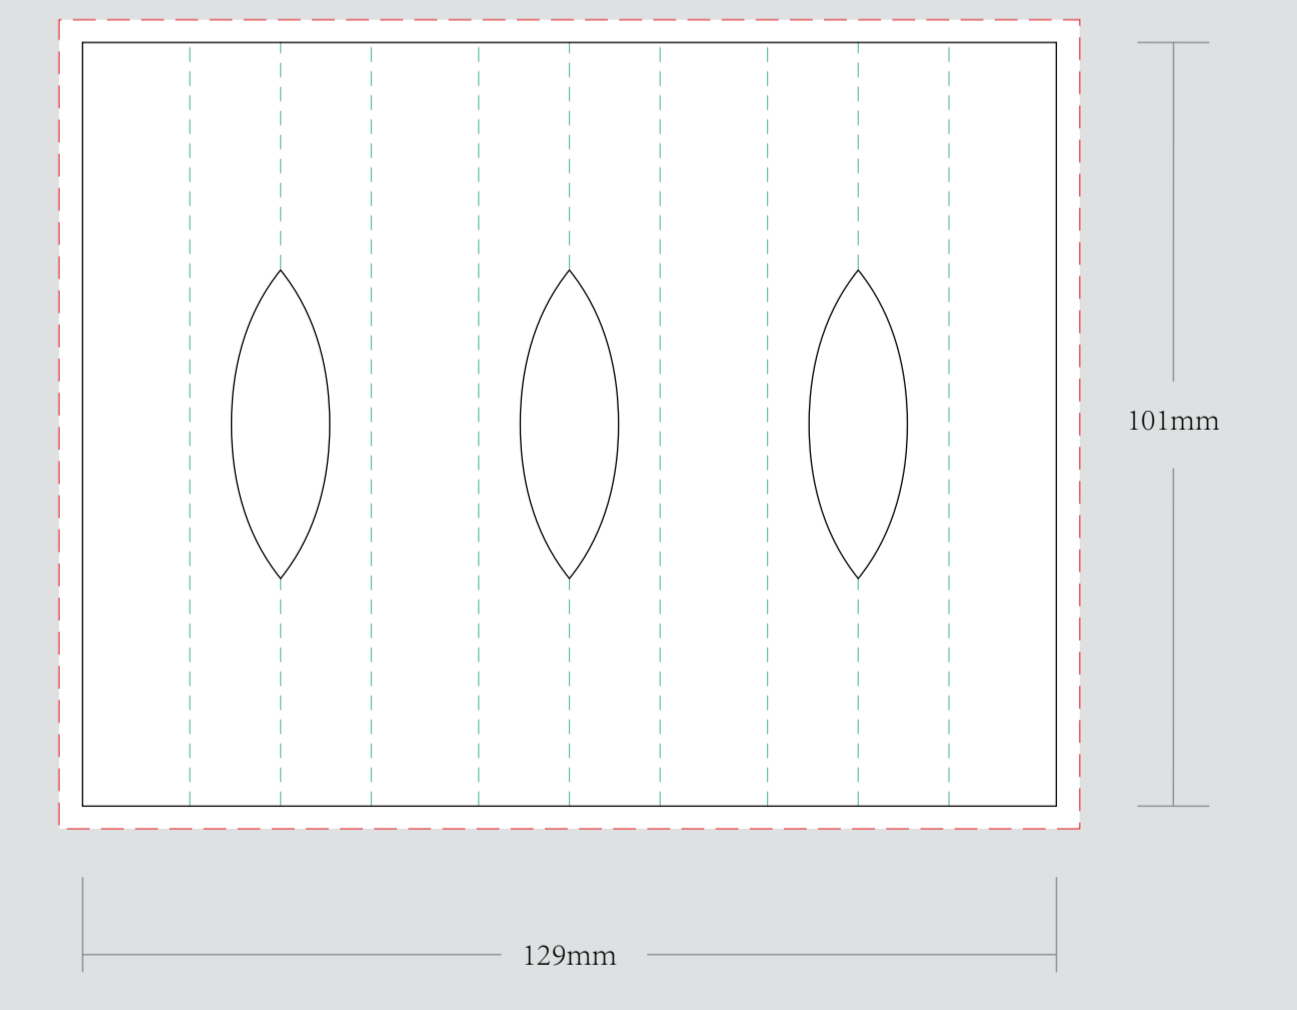

DATE:

PRINT NAME:

APPROVAL SIGNATURE:

OUTER TURNED EDGE BOX

1.5mm 灰板

INNER TURNED EDGE BOX

1.5mm 灰板

EXAMPLE

INNER TRAY OPTION

OUTER PRINTED STOCK

157g双铜纸

INNER PRINTED STOCK

157g双铜纸

PERFORATED LINE TRAY

210g单铜纸
注：内托所有的虚线做穿孔线
内托一定要贴在盒里

PERFORATED OVAL CUT TRAY

210g单铜纸
注：内托所有的虚线做穿孔线
内托一定要贴在盒里