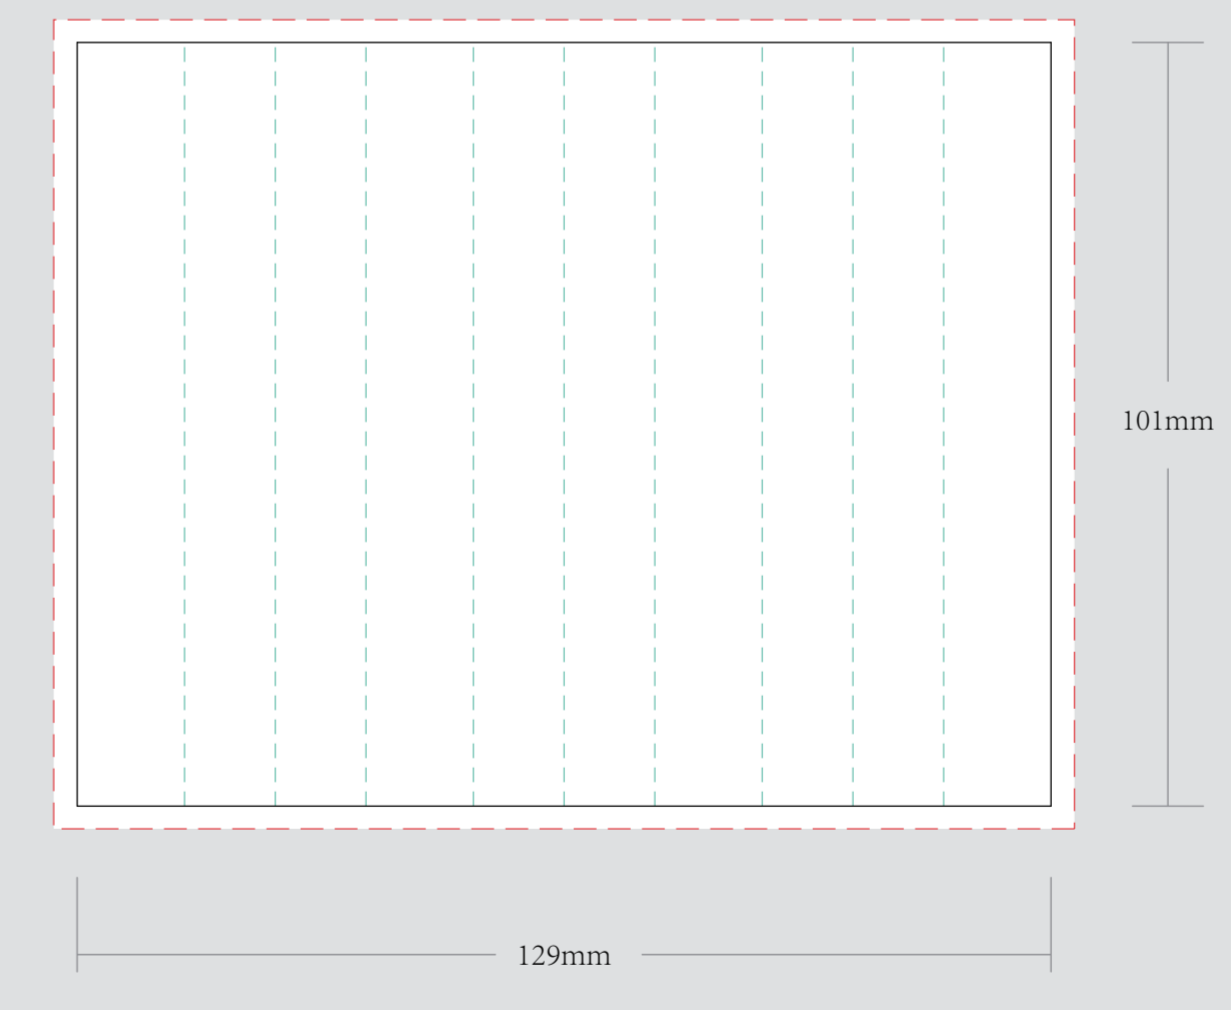

DATE:

PRINT NAME:

APPROVAL SIGNATURE:

OUTER TURNED EDGE BOX

1.5mm 灰板

INNER TURNED EDGE BOX

1.5mm 灰板

EXAMPLE

INNER TRAY OPTION

OUTER PRINTED STOCK

157g双铜纸

INNER PRINTED STOCK

157g双铜纸

PERFORATED LINE TRAY

210g单铜纸
注：内托所有的虚线做穿孔线
内托一定要贴在盒里

PERFORATED OVAL CUT TRAY

210g单铜纸
注：内托所有的虚线做穿孔线
内托一定要贴在盒里