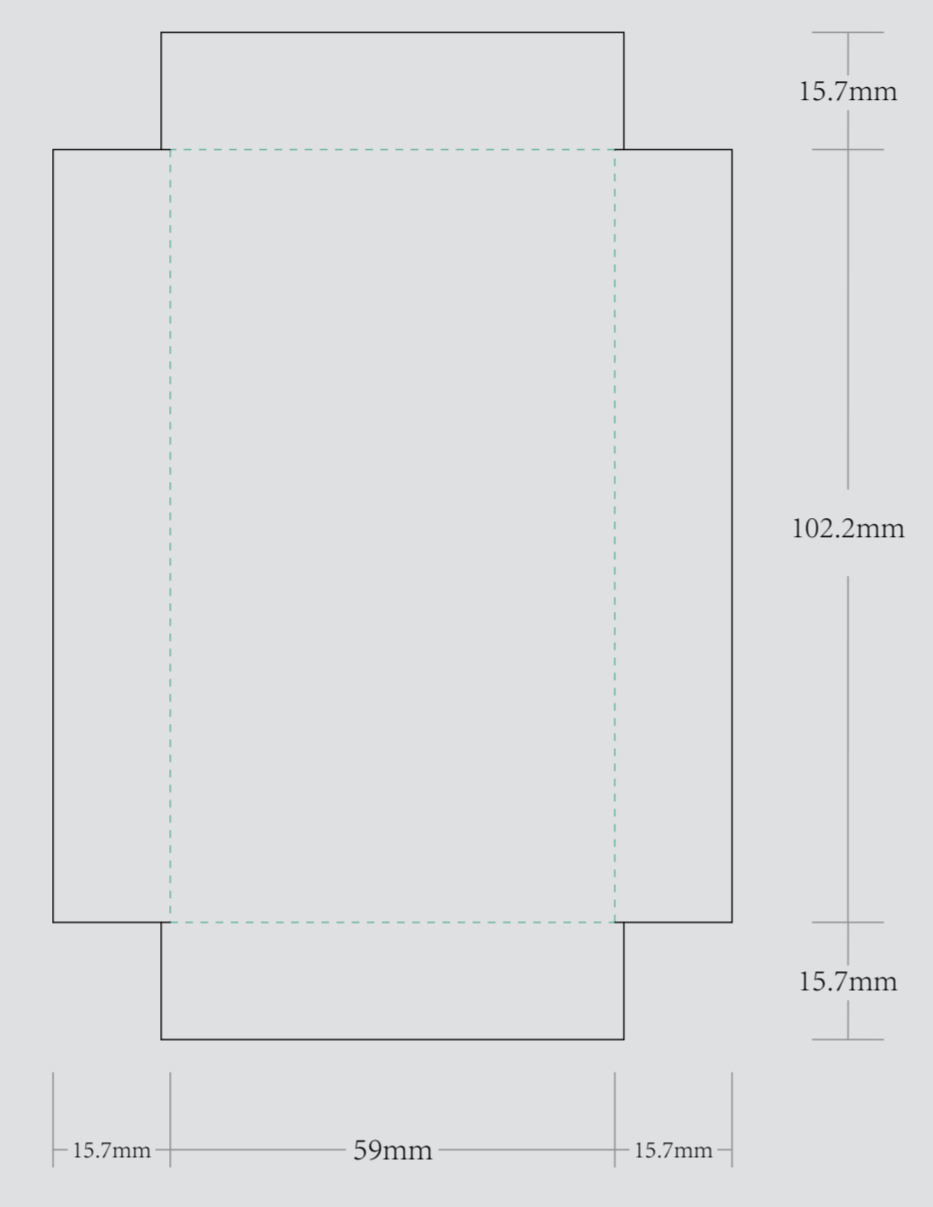

ORDER DETAILS	
MOCKUP NO.	WUFOG
INQUIRY NO.	INQUIRY_V1
ORDER NO.	
PRODUCT DETAILS	
SIZE	TURNED EDGE PRE ROLL BOXES-4PE-86-280MM
QUANTITY	
BOX PACKING	
VALUE ADDITION	
PRINTING EFFECT	CMYK

———— DIE CUT LINE
 - - - - FOLD LINE
 - - - - BLEED LINE

DATE:

PRINT NAME:

APPROVAL SIGNATURE:

OUTER TURNED EDGE BOX

1.5mm 灰板

INNER TURNED EDGE BOX

1.5mm 灰板

EXAMPLE

INNER TRAY OPTION

OUTER PRINTED STOCK

157g双铜纸

INNER PRINTED STOCK

157g双铜纸

PERFORATED LINE TRAY

210g单铜纸
注：内托所有的虚线做穿孔线
内托一定要贴在盒里

PERFORATED OVAL CUT TRAY

210g单铜纸
注：内托所有的虚线做穿孔线
内托一定要贴在盒里