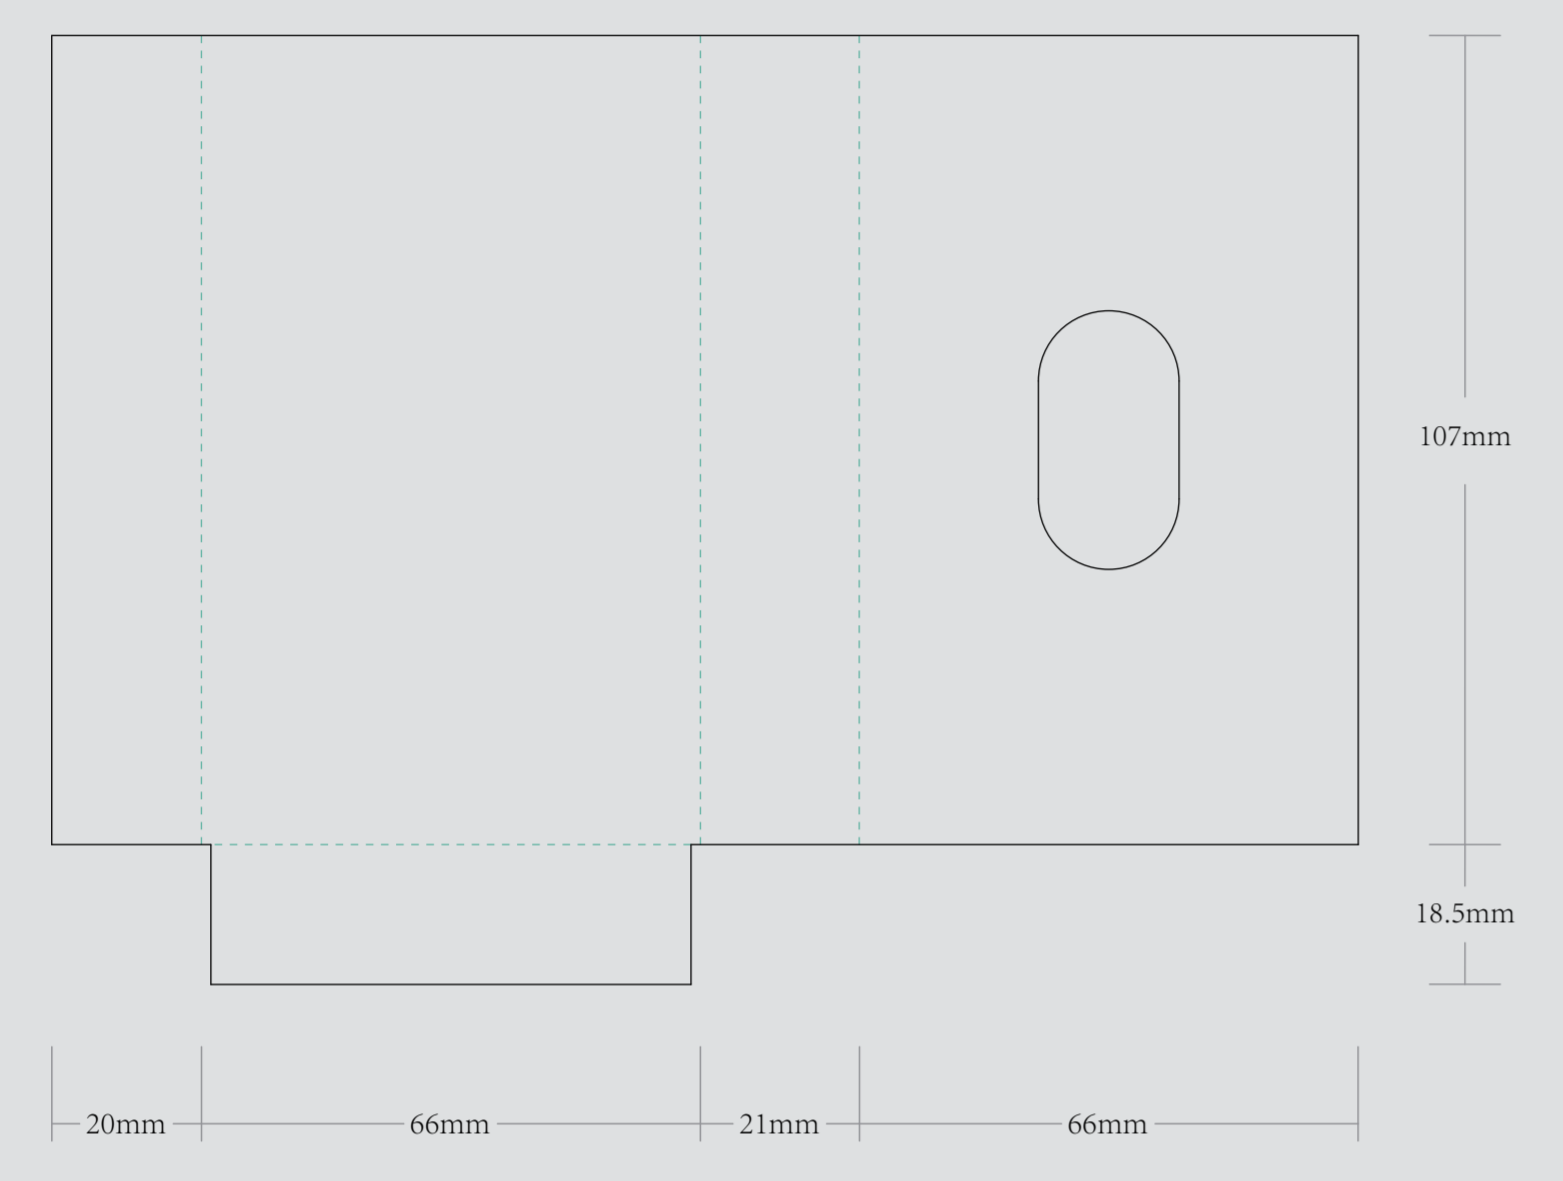

ORDER DETAILS	
MOCKUP NO.	WUFOG
INQUIRY NO.	INQUIRY_V1
ORDER NO.	
PRODUCT DETAILS	
SIZE	TURNED EDGE PRE ROLL BOXES-4PE-86-280MM
QUANTITY	
BOX PACKING	
VALUE ADDITION	
PRINTING EFFECT	CMYK

———— DIE CUT LINE
 - - - - FOLD LINE
 - - - - BLEED LINE

DATE:

PRINT NAME:

APPROVAL SIGNATURE:

OUTER TURNED EDGE BOX

1.5mm 灰板

INNER TURNED EDGE BOX

1.5mm 灰板

EXAMPLE

INNER TRAY OPTION

OUTER PRINTED STOCK

157g双铜纸

INNER PRINTED STOCK

157g双铜纸

PERFORATED LINE TRAY

210g单铜纸
注：内托所有的虚线做穿孔线
内托一定要贴在盒里

PERFORATED OVAL CUT TRAY

210g单铜纸
注：内托所有的虚线做穿孔线
内托一定要贴在盒里