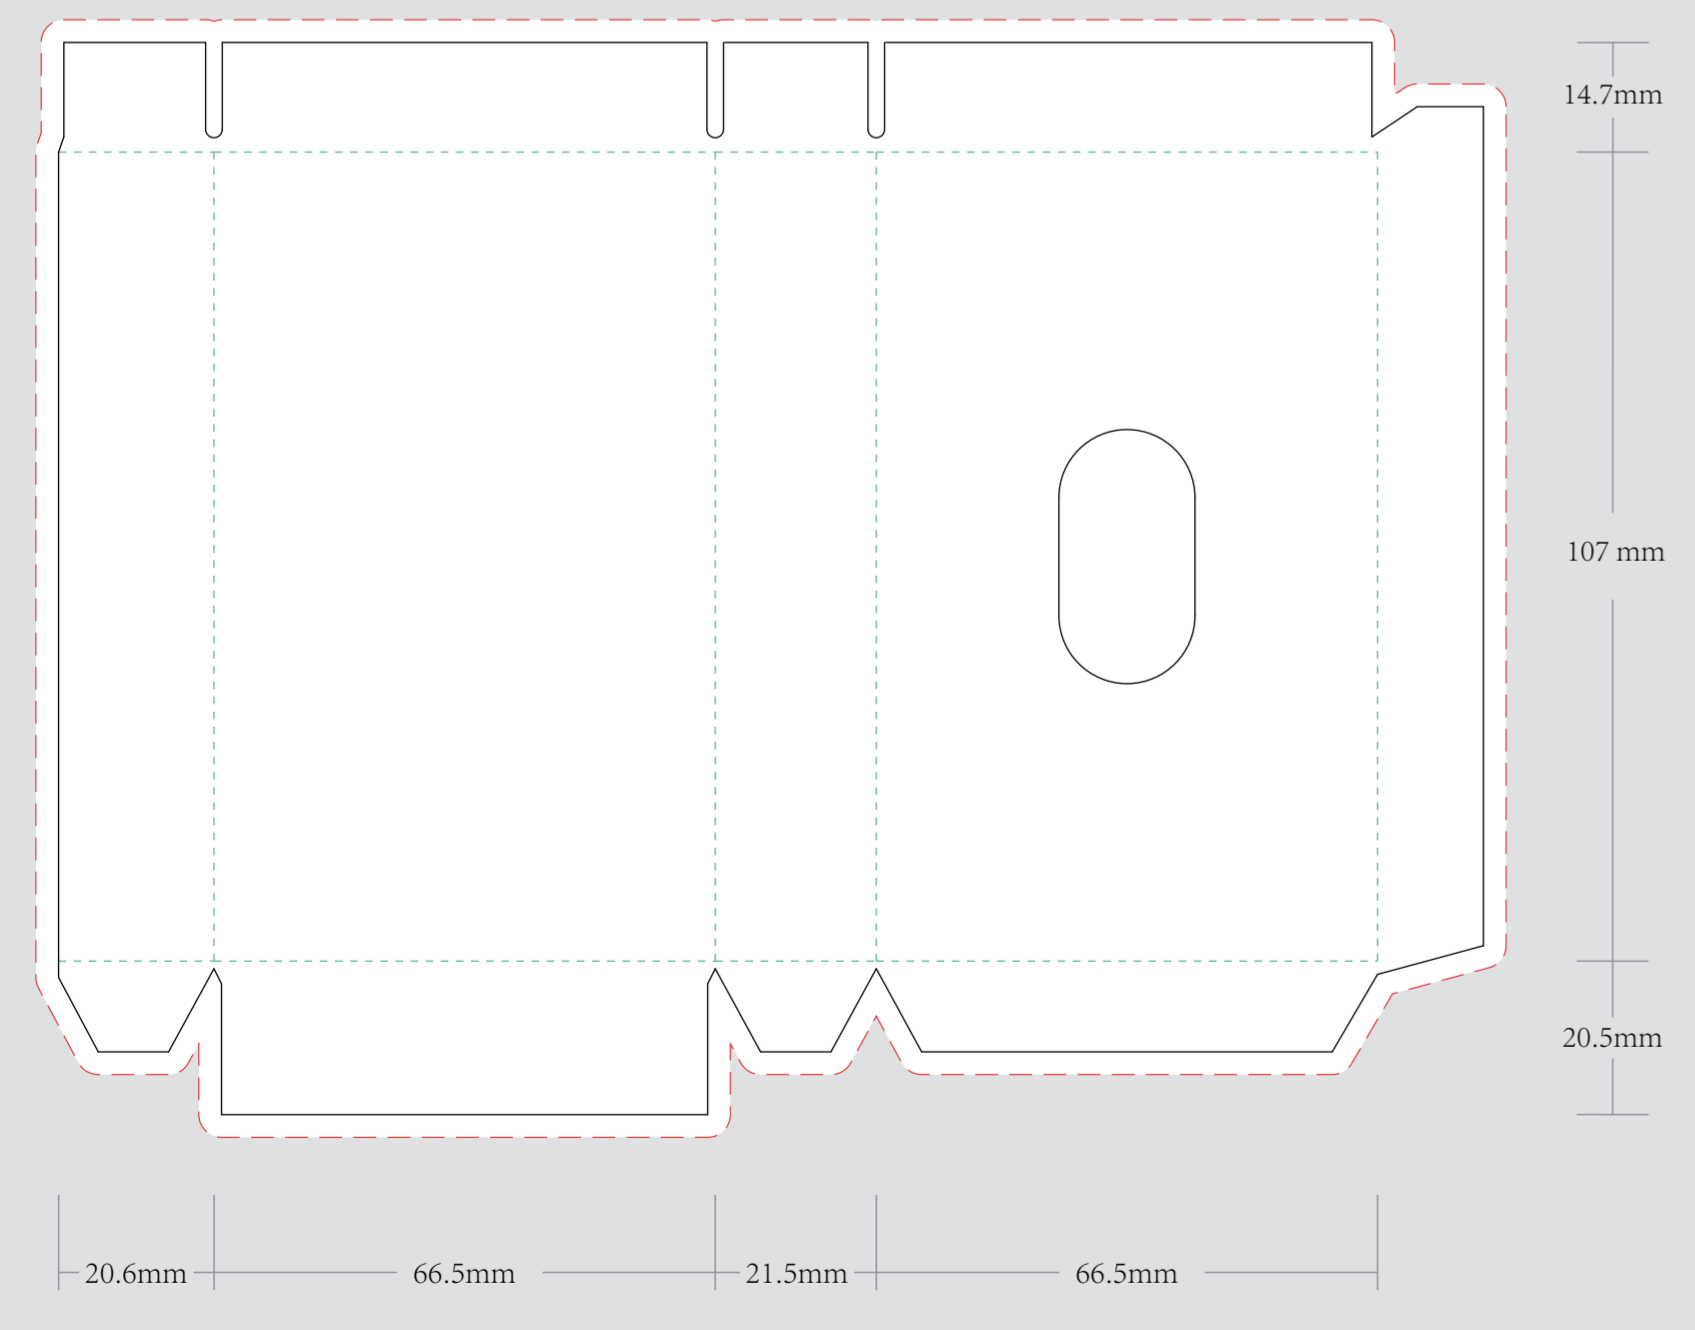

DATE:

PRINT NAME:

APPROVAL SIGNATURE:

OUTER TURNED EDGE BOX

1.5mm 灰板

INNER TURNED EDGE BOX

1.5mm 灰板

EXAMPLE

INNER TRAY OPTION

OUTER PRINTED STOCK

157g双铜纸

INNER PRINTED STOCK

157g双铜纸

PERFORATED LINE TRAY

210g单铜纸
注：内托所有的虚线做穿孔线
内托一定要贴在盒里

PERFORATED OVAL CUT TRAY

210g单铜纸
注：内托所有的虚线做穿孔线
内托一定要贴在盒里