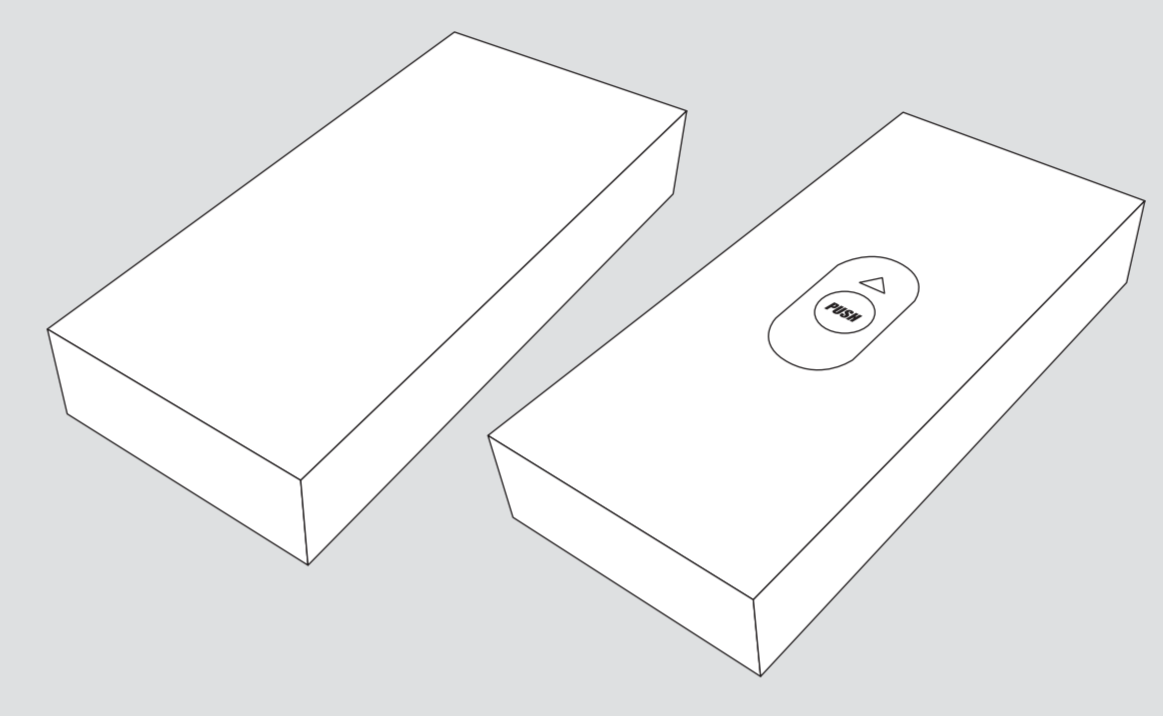

DATE:

PRINT NAME:

APPROVAL SIGNATURE:

OUTER TURNED EDGE BOX

1.5mm 灰板

INNER TURNED EDGE BOX

1.5mm 灰板

EXAMPLE

INNER TRAY OPTION

OUTER PRINTED STOCK

157g双铜纸

INNER PRINTED STOCK

157g双铜纸

PERFORATED LINE TRAY

210g单铜纸
注：内托所有的虚线做穿孔线
内托一定要贴在盒里

PERFORATED OVAL CUT TRAY