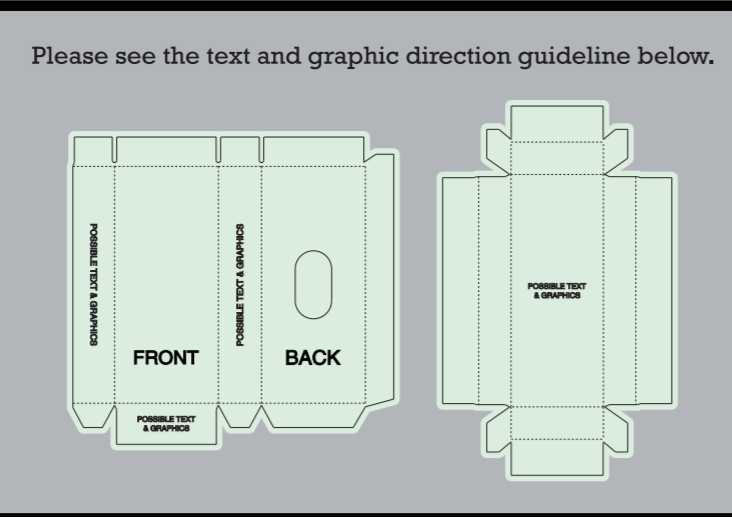

ORDER DETAILS	
MOCKUP NO.	WUFOG
INQUIRY NO.	INQUIRY_V1
ORDER NO.	
PRODUCT DETAILS	
SIZE	TURNED EDGE PRE ROLL BOXES-4PE-86-280MM
QUANTITY	
BOX PACKING	
VALUE ADDITION	
PRINTING EFFECT	CMYK

———— DIE CUT LINE
- - - - FOLD LINE
- - - - BLEED LINE

REMARKS:
- Artwork should be submitted in AI, EPS, PDF, CDR, PSD.
- For JPEG, PNG and PSD please submit your artwork with a minimum of 300dpi

VISIBLE AREA

☐ I accept the artwork and understand that any mistakes or omissions is my responsibility.

DATE: .....

PRINT NAME: .....

APPROVAL SIGNATURE: .....