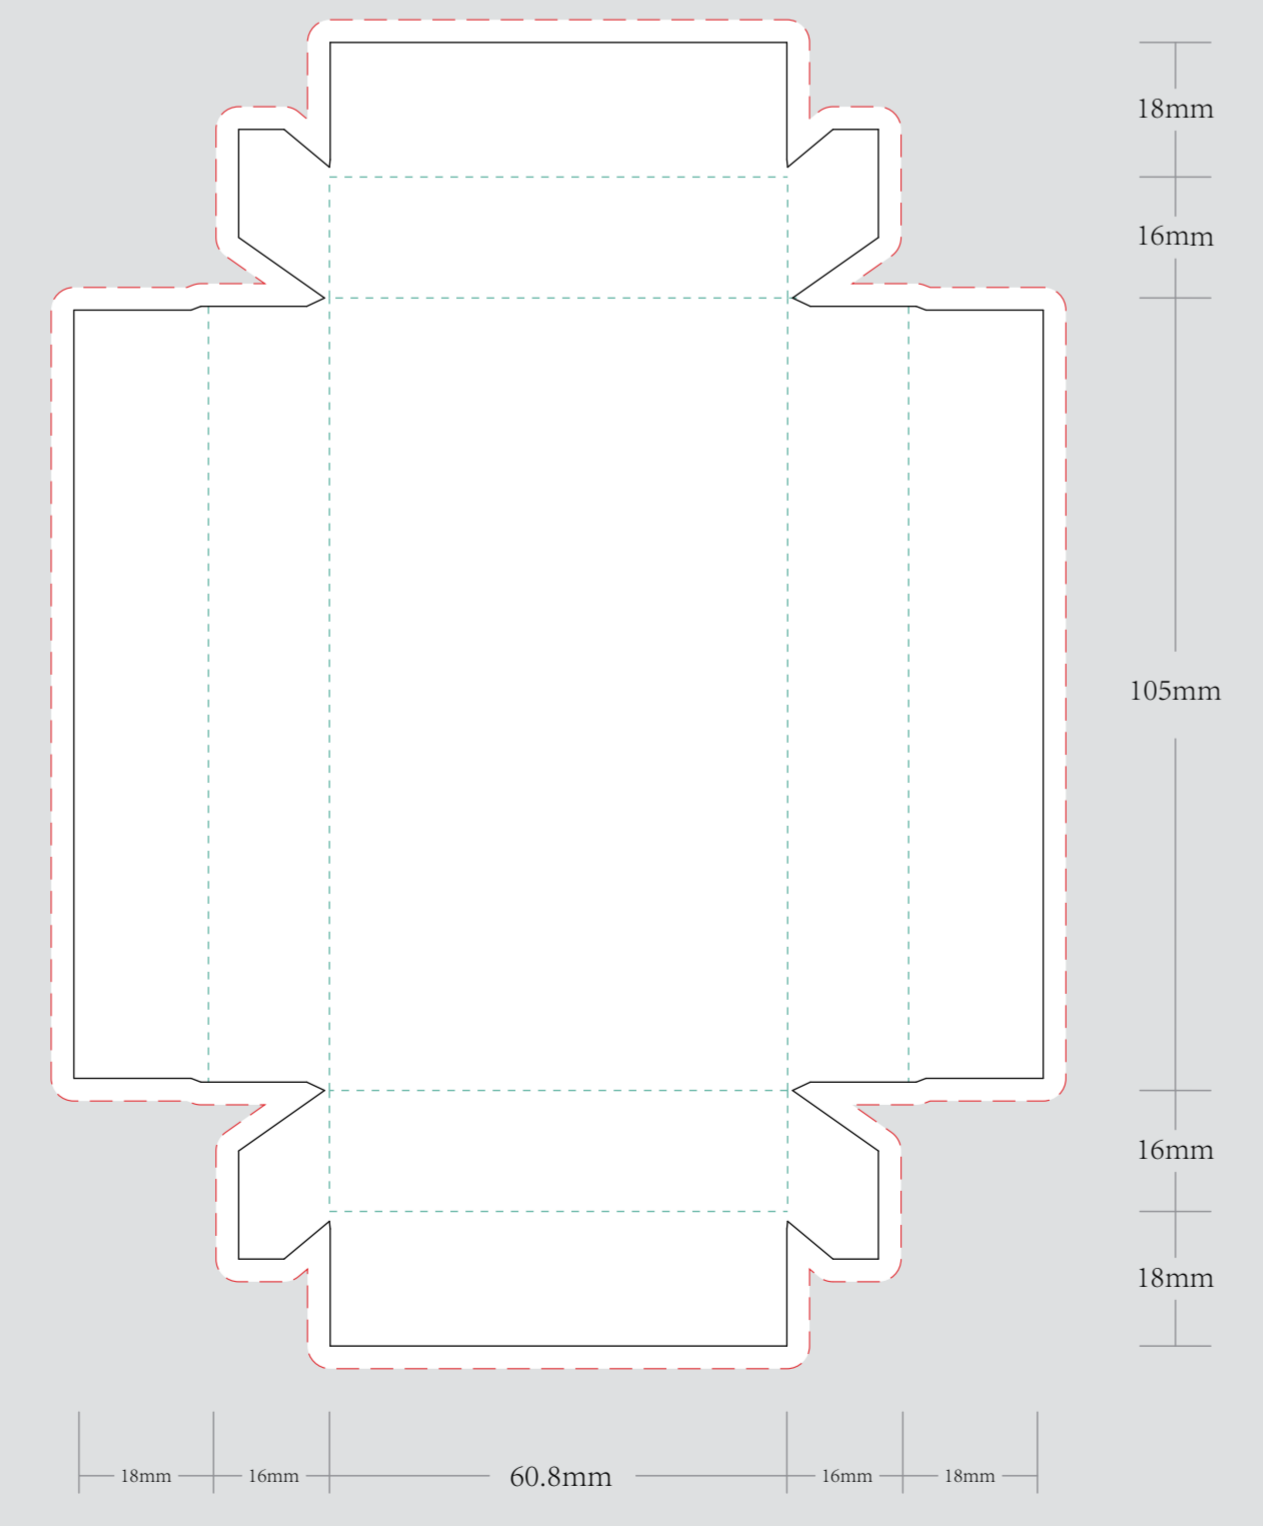

ORDER DETAILS	
MOCKUP NO.	WUFOG
INQUIRY NO.	INQUIRY_V1
ORDER NO.	
PRODUCT DETAILS	
SIZE	TURNED EDGE PRE ROLL BOXES-4PE-86-280MM
QUANTITY	
BOX PACKING	
VALUE ADDITION	
PRINTING EFFECT	CMYK

———— DIE CUT LINE
 - - - - FOLD LINE
 - - - - BLEED LINE

DATE:

PRINT NAME:

APPROVAL SIGNATURE:

OUTER TURNED EDGE BOX

1.5mm 灰板

INNER TURNED EDGE BOX

1.5mm 灰板

EXAMPLE

INNER TRAY OPTION

OUTER PRINTED STOCK

157g双铜纸

INNER PRINTED STOCK

157g双铜纸

PERFORATED LINE TRAY

210g单铜纸
注：内托所有的虚线做穿孔线
内托一定要贴在盒里

PERFORATED OVAL CUT TRAY

210g单铜纸
注：内托所有的虚线做穿孔线
内托一定要贴在盒里