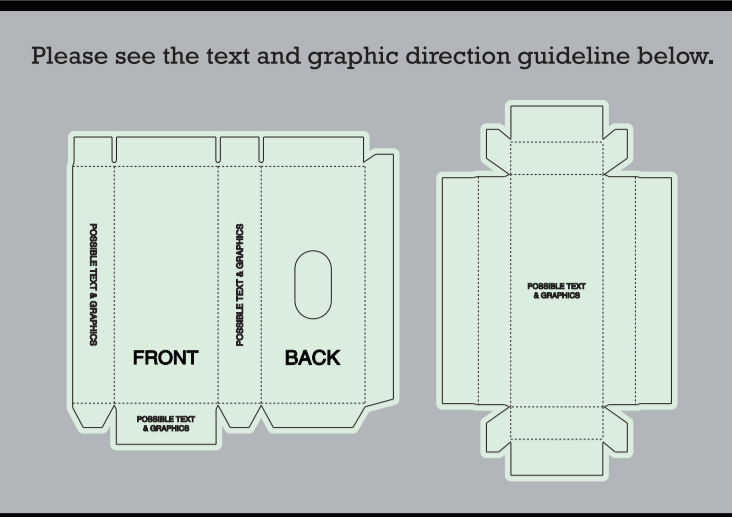

| ORDER DETAILS | |
|-----------------|--|
| MOCKUP NO. | WUFOG |
| INQUIRY NO. | INQUIRY_V1 |
| ORDER NO. | |
| PRODUCT DETAILS | |
| SIZE | TURNED EDGE PRE ROLL BOXES-4PE-84-28MM |
| QUANTITY | |
| BOX PACKING | |
| VALUE ADDITION | |
| PRINTING EFFECT | CMYK |

_____ DIE CUT LINE
 - - - - - FOLD LINE
 - - - - - BLEED LINE

REMARKS:
 - Artwork should be submitted in AI, EPS, PDF, CDR, PSD.
 - For JPEG, PNG and PSD please submit your artwork with a minimum of 300dpi

VISIBLE AREA

I accept the artwork and understand that any mistakes or omissions is my responsibility.

DATE:

PRINT NAME:

APPROVAL SIGNATURE:

OUTER TURNED EDGE BOX

1.5mm 灰板

INNER TURNED EDGE BOX

1.5mm 灰板

EXAMPLE

INNER TRAY OPTION

OUTER PRINTED STOCK

157g双铜纸

INNER PRINTED STOCK

157g双铜纸

PERFORATED LINE TRAY