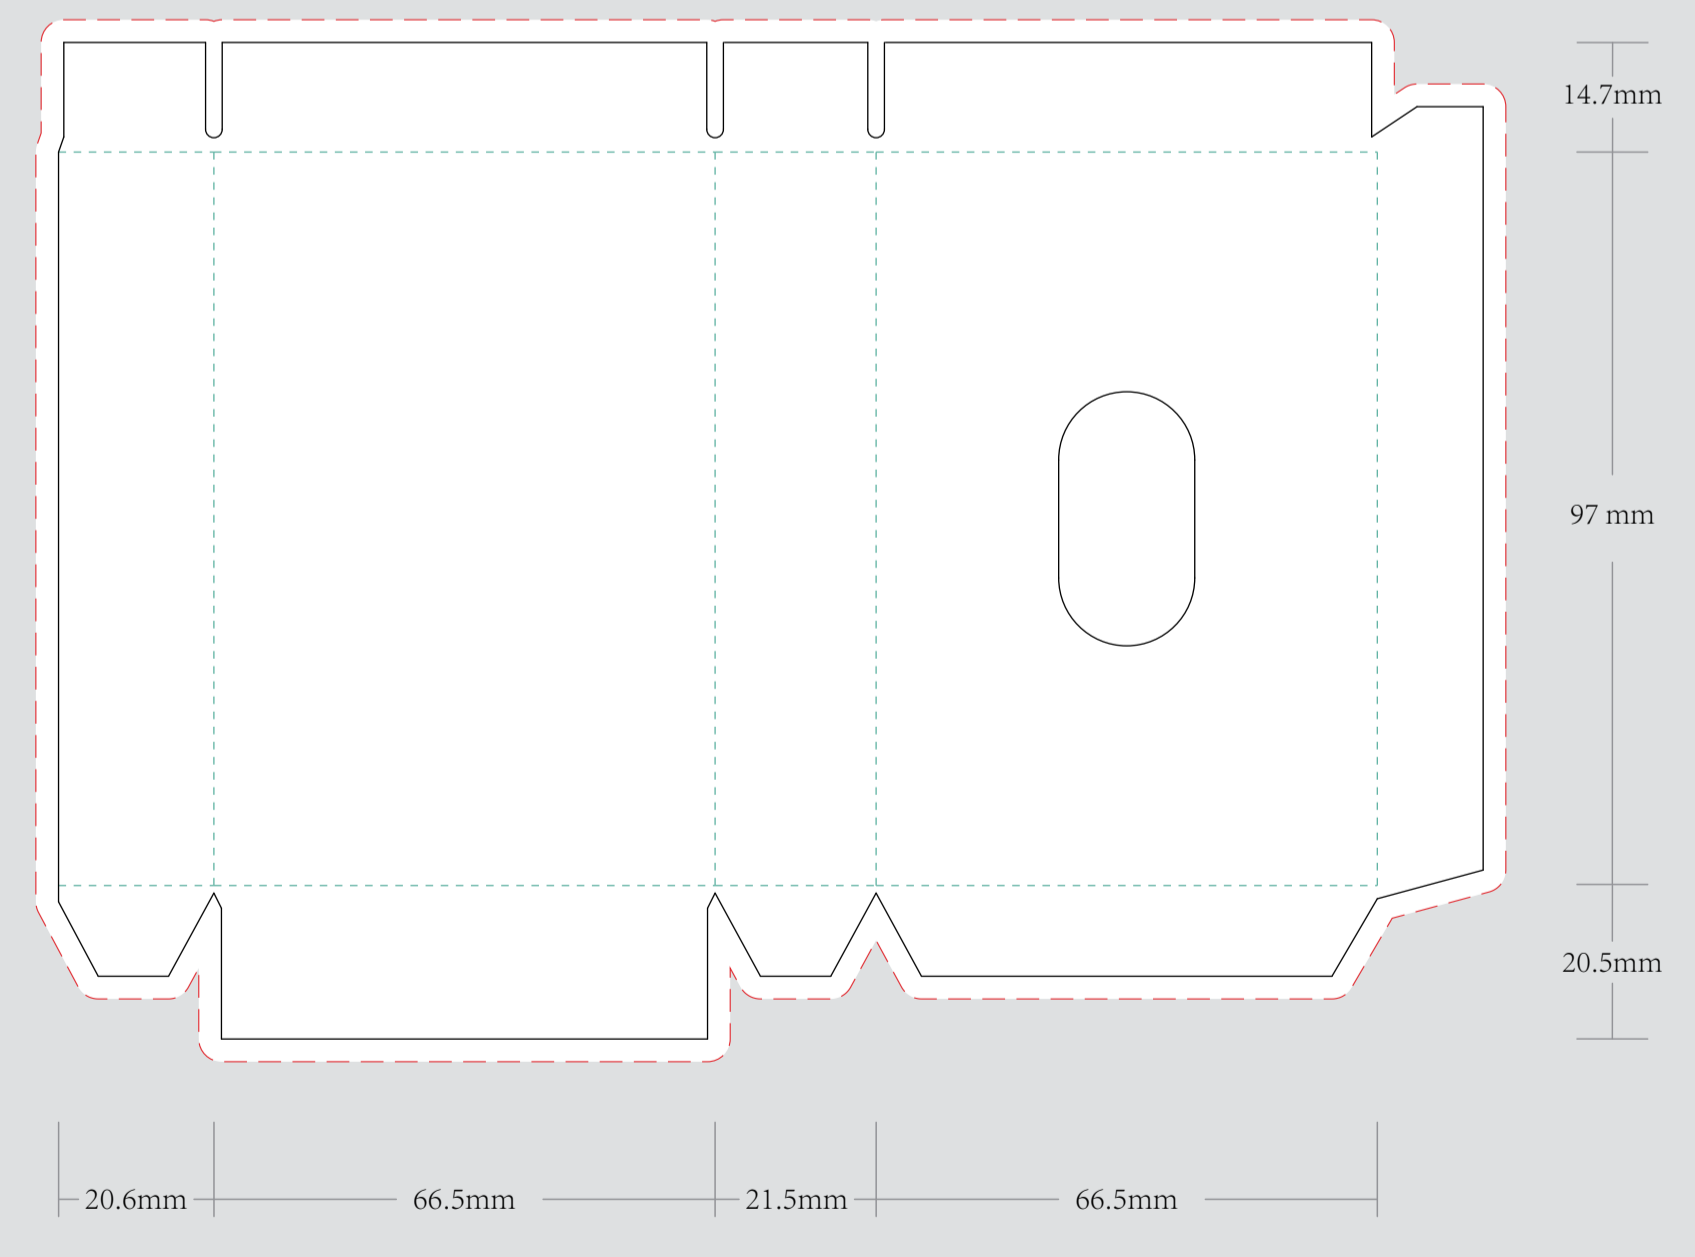

_____ DIE CUT LINE
 - - - - - FOLD LINE
 - - - - - BLEED LINE

REMARKS:
 - Artwork should be submitted in AI, EPS, PDF, CDR, PSD.
 - For JPEG, PNG and PSD please submit your artwork with a minimum of 300dpi

VISIBLE AREA

I accept the artwork and understand that any mistakes or omissions is my responsibility.

DATE:

PRINT NAME:

APPROVAL SIGNATURE:

OUTER TURNED EDGE BOX

1.5mm 灰板

INNER TURNED EDGE BOX

1.5mm 灰板

EXAMPLE

INNER TRAY OPTION

OUTER PRINTED STOCK

157g双铜纸

INNER PRINTED STOCK

157g双铜纸

PERFORATED LINE TRAY