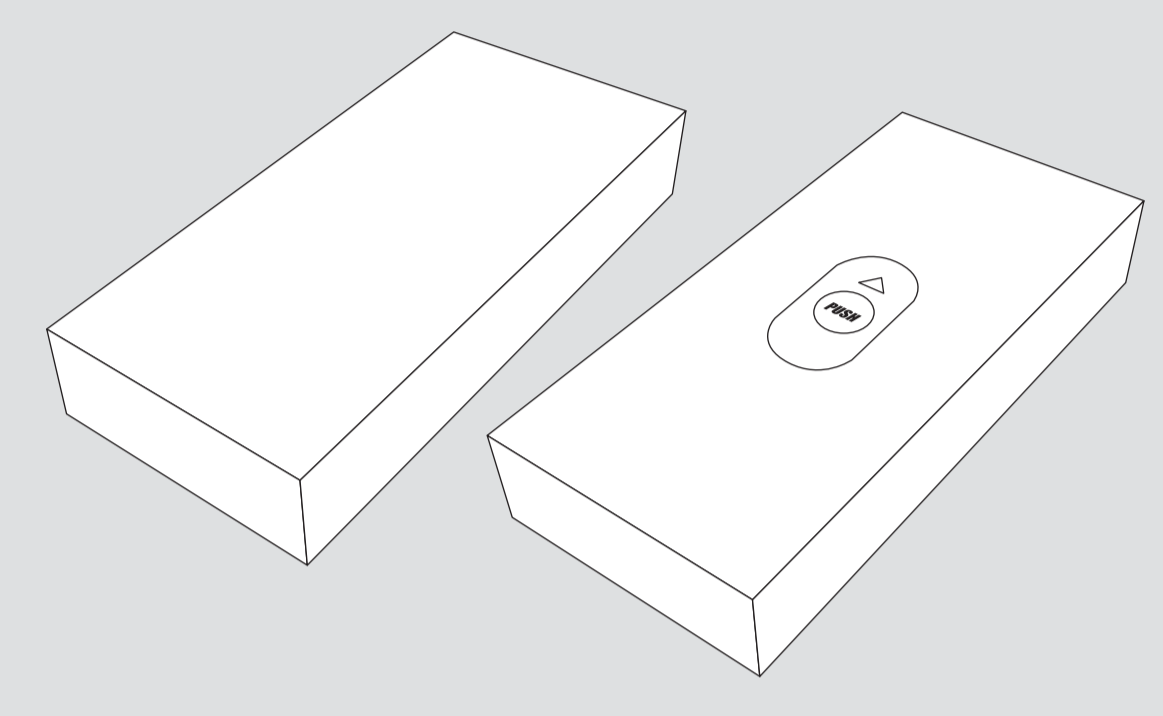

VISIBLE AREA

I accept the artwork and understand that any mistakes or omissions is my responsibility.

DATE:

PRINT NAME:

APPROVAL SIGNATURE:

OUTER TURNED EDGE BOX

1.5mm 灰板

INNER TURNED EDGE BOX

1.5mm 灰板

EXAMPLE

INNER TRAY OPTION

OUTER PRINTED STOCK

157g双铜纸

INNER PRINTED STOCK

157g双铜纸

PERFORATED LINE TRAY