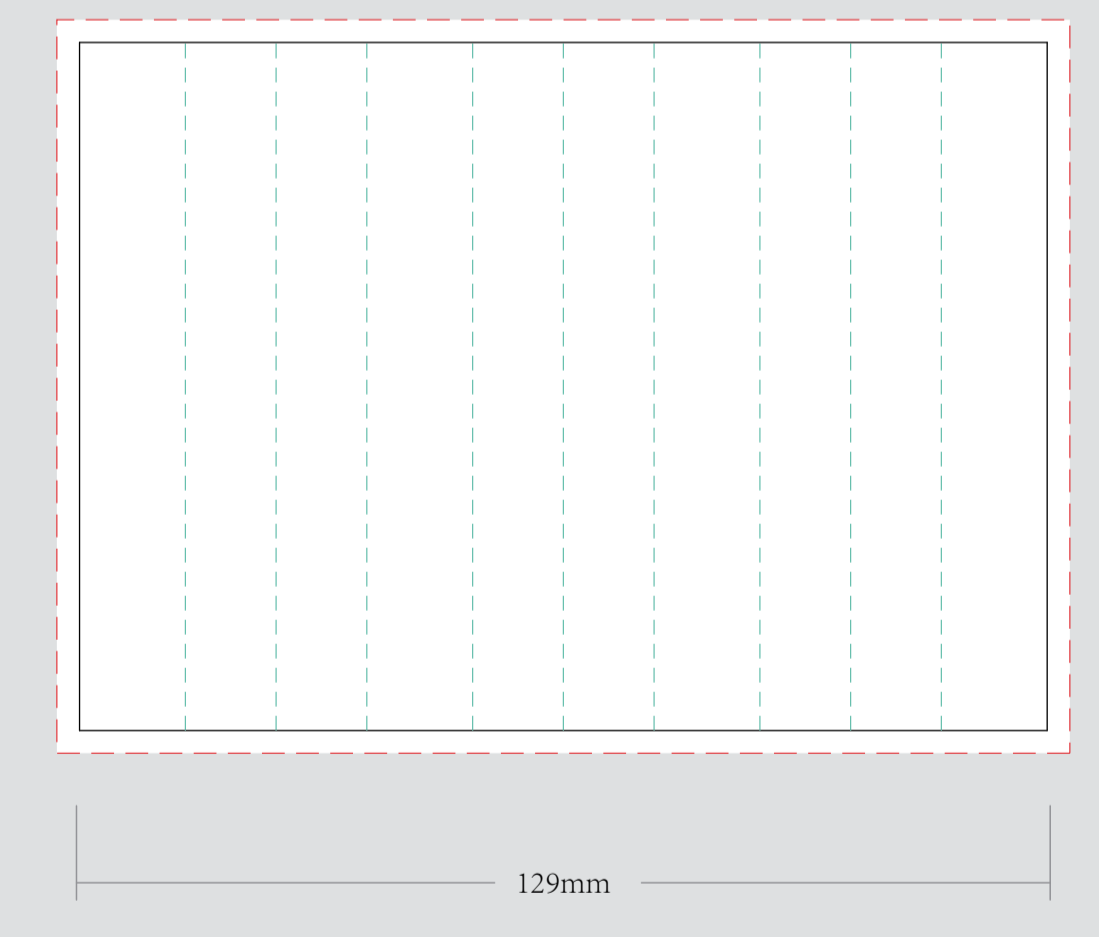

VISIBLE AREA

I accept the artwork and understand that any mistakes or omissions is my responsibility.

DATE:

PRINT NAME:

APPROVAL SIGNATURE:

OUTER TURNED EDGE BOX

1.5mm 灰板

INNER TURNED EDGE BOX

1.5mm 灰板

EXAMPLE

INNER TRAY OPTION

OUTER PRINTED STOCK

157g双铜纸

INNER PRINTED STOCK

157g双铜纸

PERFORATED LINE TRAY