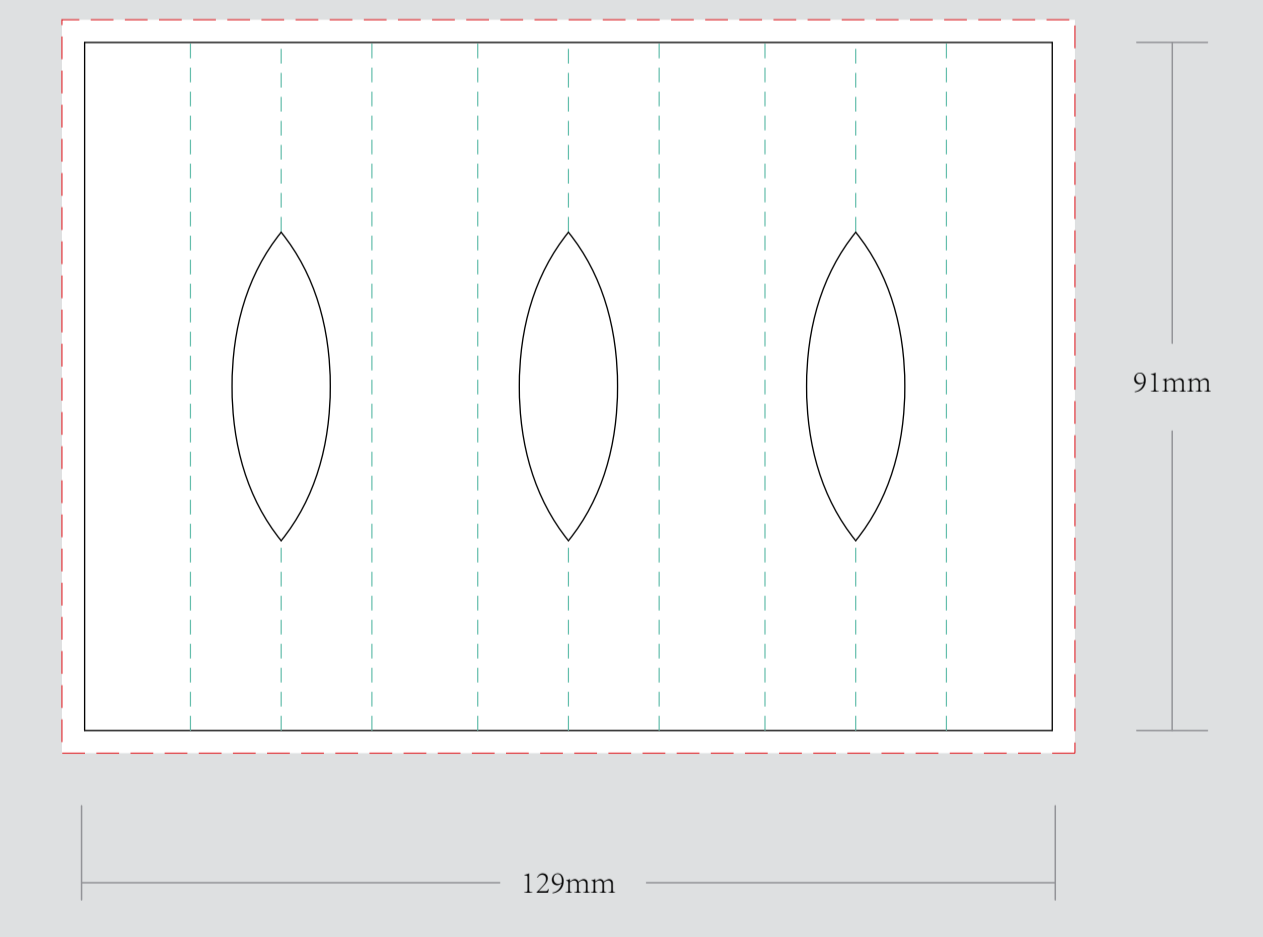

VISIBLE AREA

I accept the artwork and understand that any mistakes or omissions is my responsibility.

DATE:

PRINT NAME:

APPROVAL SIGNATURE:

OUTER TURNED EDGE BOX

1.5mm 灰板

INNER TURNED EDGE BOX

1.5mm 灰板

EXAMPLE

INNER TRAY OPTION

OUTER PRINTED STOCK

157g双铜纸

INNER PRINTED STOCK

157g双铜纸

PERFORATED LINE TRAY

210g单铜纸
注：内托所有的虚线做冲孔线
内托一定要贴在内盒里

PERFORATED OVAL CUT TRAY

210g单铜纸
注：内托所有的虚线做冲孔线
内托一定要贴在内盒里