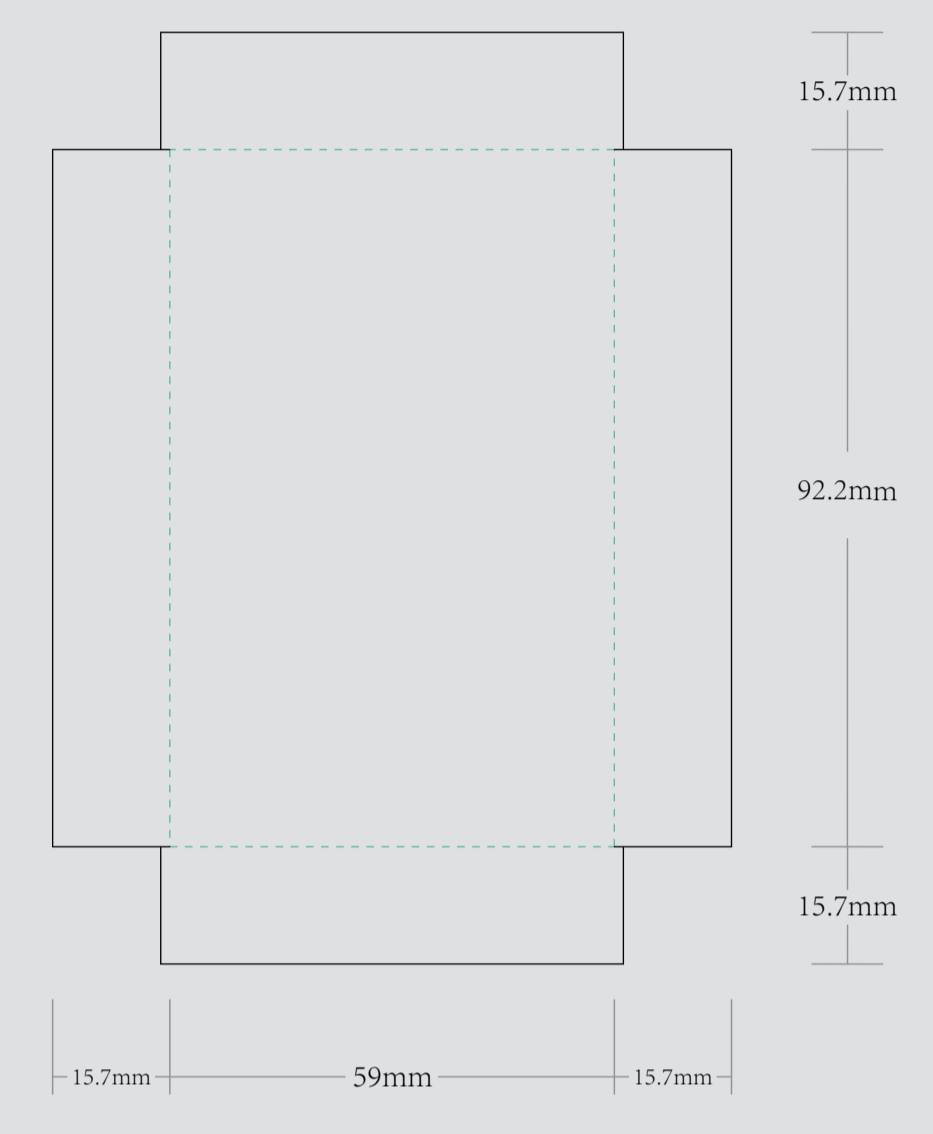

_____ DIE CUT LINE
 - - - - - FOLD LINE
 - - - - - BLEED LINE

REMARKS:
 - Artwork should be submitted in AI, EPS, PDF, CDR, PSD.
 - For JPEG, PNG and PSD please submit your artwork with a minimum of 300dpi

VISIBLE AREA

I accept the artwork and understand that any mistakes or omissions is my responsibility.

DATE:

PRINT NAME:

APPROVAL SIGNATURE:

OUTER TURNED EDGE BOX

1.5mm 灰板

INNER TURNED EDGE BOX

1.5mm 灰板

EXAMPLE

INNER TRAY OPTION

OUTER PRINTED STOCK

157g双铜纸

INNER PRINTED STOCK

157g双铜纸

PERFORATED LINE TRAY

210g单铜纸
注：内托所有的虚线做冲孔线
内托一定要贴在内盒里

PERFORATED OVAL CUT TRAY

210g单铜纸
注：内托所有的虚线做冲孔线
内托一定要贴在内盒里