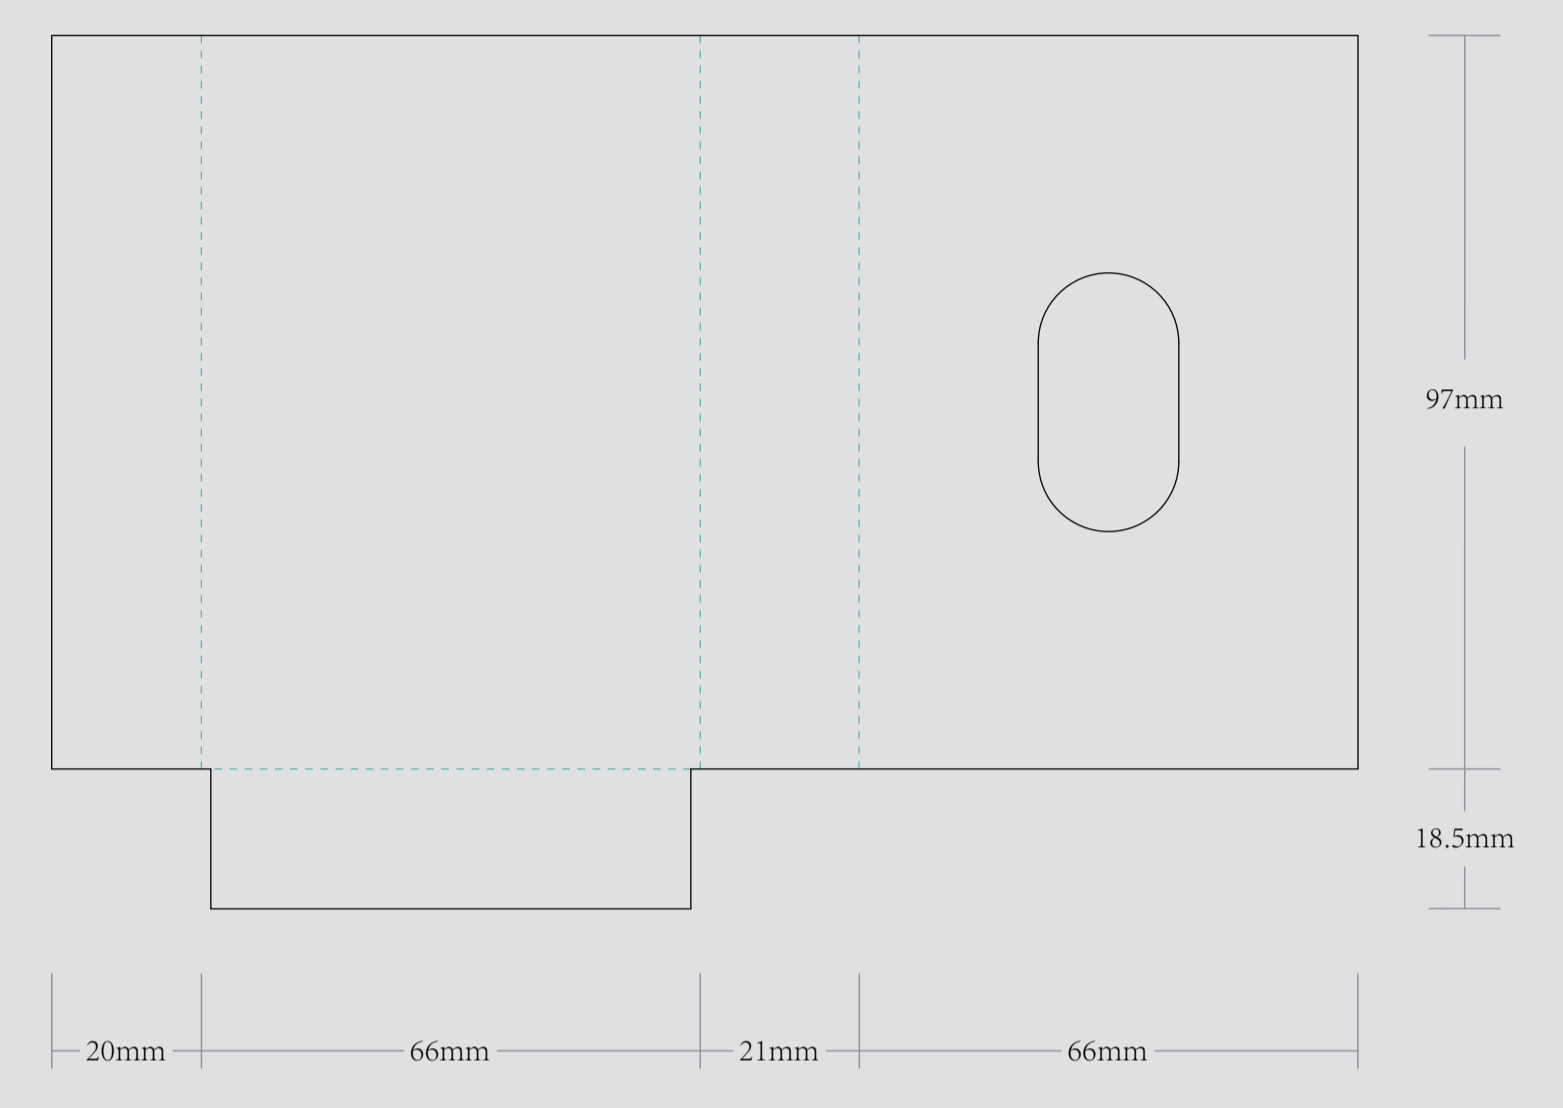

_____ DIE CUT LINE
 - - - - - FOLD LINE
 - - - - - BLEED LINE

REMARKS:
 - Artwork should be submitted in AI, EPS, PDF, CDR, PSD.
 - For JPEG, PNG and PSD please submit your artwork with a minimum of 300dpi

VISIBLE AREA

I accept the artwork and understand that any mistakes or omissions is my responsibility.

DATE:

PRINT NAME:

APPROVAL SIGNATURE:

OUTER TURNED EDGE BOX

1.5mm 灰板

INNER TURNED EDGE BOX

1.5mm 灰板

EXAMPLE

INNER TRAY OPTION

OUTER PRINTED STOCK

157g双铜纸

INNER PRINTED STOCK

157g双铜纸

PERFORATED LINE TRAY