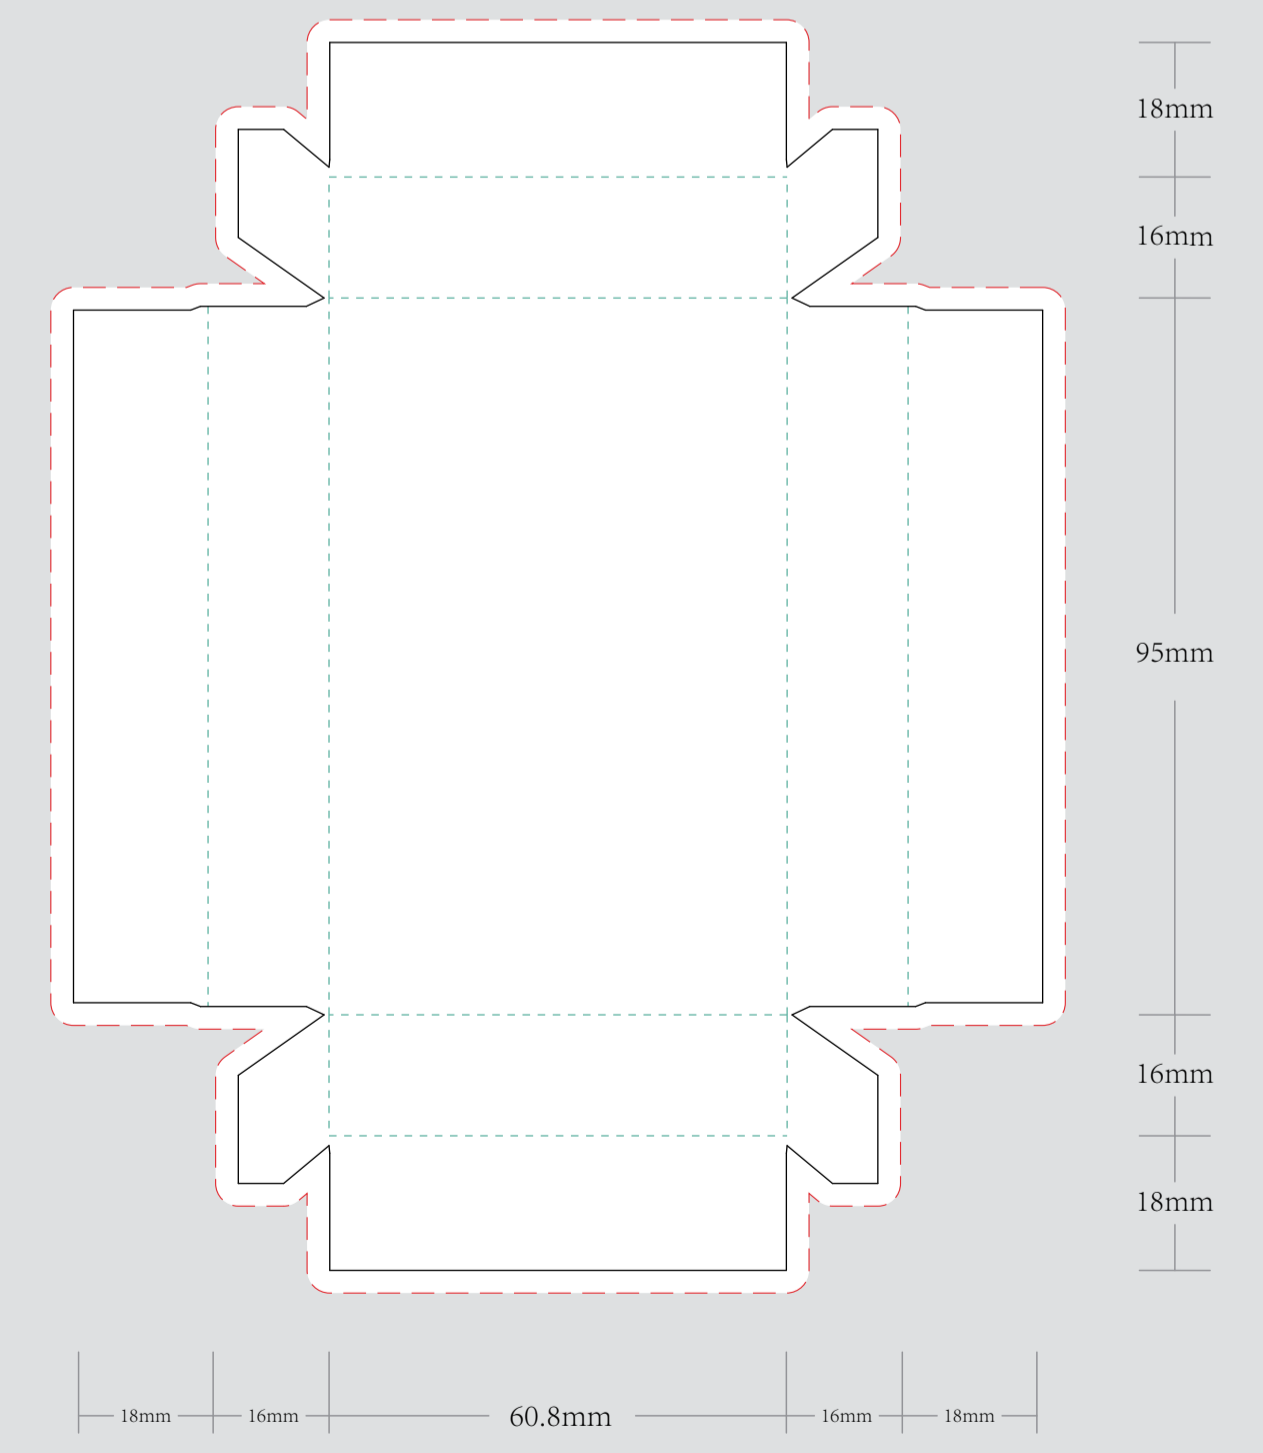

_____ DIE CUT LINE
 - - - - - FOLD LINE
 - - - - - BLEED LINE

REMARKS:
 - Artwork should be submitted in AI, EPS, PDF, CDR, PSD.
 - For JPEG, PNG and PSD please submit your artwork with a minimum of 300dpi

VISIBLE AREA

I accept the artwork and understand that any mistakes or omissions is my responsibility.

DATE:

PRINT NAME:

APPROVAL SIGNATURE:

OUTER TURNED EDGE BOX

1.5mm 灰板

INNER TURNED EDGE BOX

1.5mm 灰板

EXAMPLE

INNER TRAY OPTION

OUTER PRINTED STOCK

157g双铜纸

INNER PRINTED STOCK

157g双铜纸

PERFORATED LINE TRAY

210g单铜纸
注：内托所有的虚线做冲孔线
内托一定要贴在内盒里

PERFORATED OVAL CUT TRAY

210g单铜纸
注：内托所有的虚线做冲孔线
内托一定要贴在内盒里