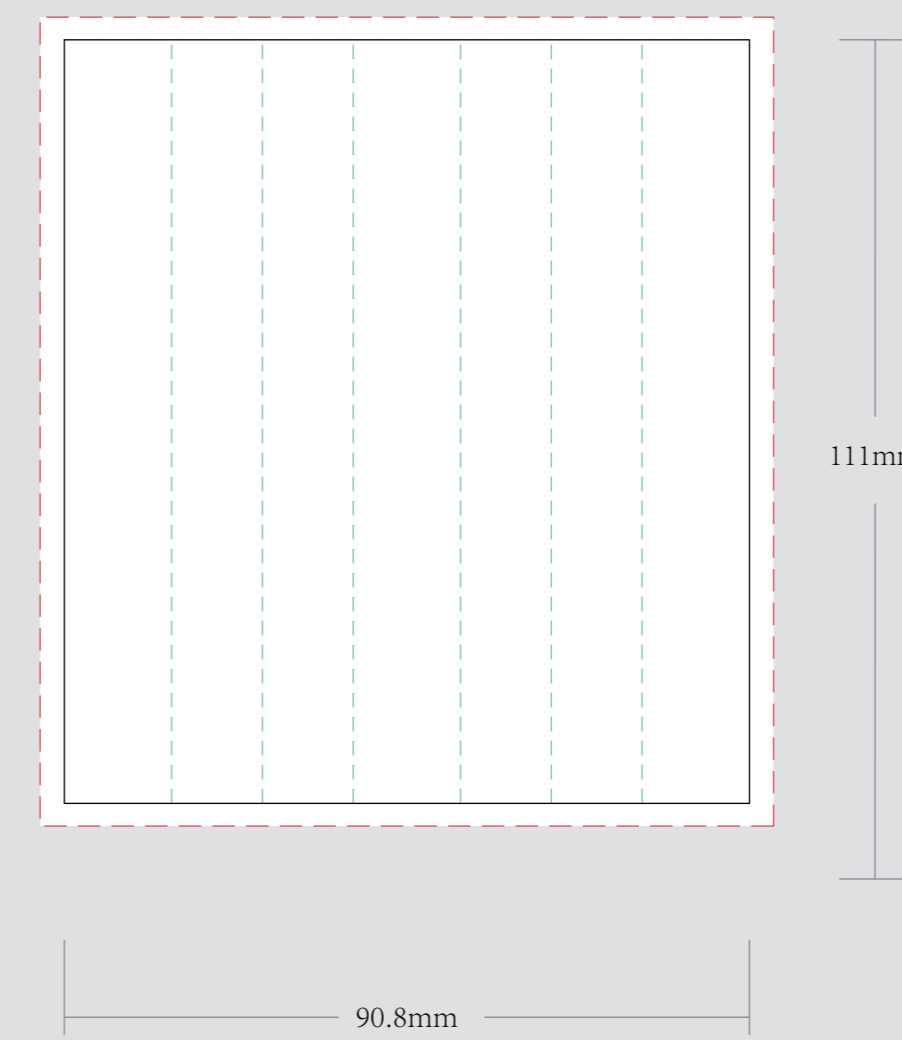

VISIBLE AREA

I accept the artwork and understand that any mistakes or omissions is my responsibility.
 DATE:
 PRINT NAME:
 APPROVAL SIGNATURE:

OUTER TURNED EDGE BOX

1.5mm 灰板

INNER TURNED EDGE BOX

1.5mm 灰板

EXAMPLE

INNER TRAY OPTION

OUTER PRINTED STOCK

157g双铜纸

INNER PRINTED STOCK

157g双铜纸

PERFORATED LINE TRAY

210g单铜纸
注：内托所有的虚线做针孔线
内托一定要贴在内盒里

PERFORATED OVAL CUT TRAY

210g单铜纸
注：内托所有的虚线做针孔线
内托一定要贴在内盒里