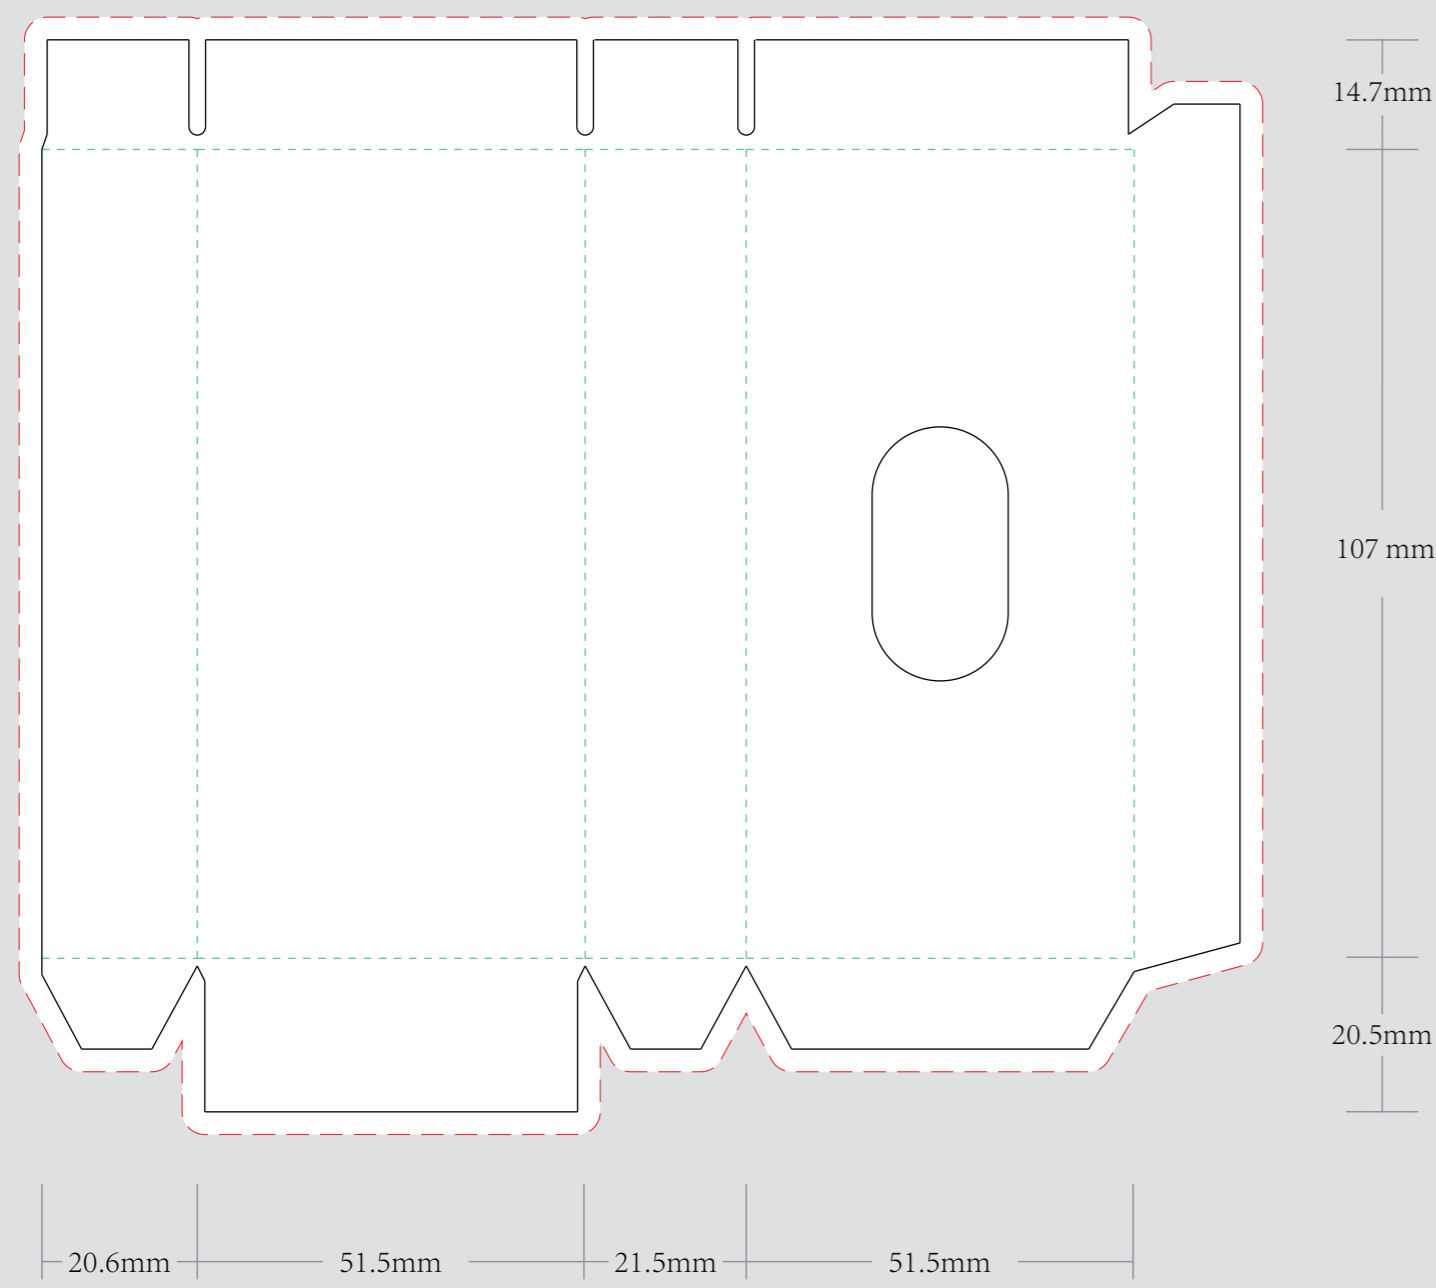

VISIBLE AREA

I accept the artwork and understand that any mistakes or omissions is my responsibility.
 DATE:
 PRINT NAME:
 APPROVAL SIGNATURE:

OUTER TURNED EDGE BOX

1.5mm 灰板

INNER TURNED EDGE BOX

1.5mm 灰板

EXAMPLE

INNER TRAY OPTION

OUTER PRINTED STOCK

157g双铜纸

INNER PRINTED STOCK

157g双铜纸

PERFORATED LINE TRAY

210g单铜纸
注：内托所有的虚线做针孔线
内托一定要贴在内盒里

PERFORATED OVAL CUT TRAY

210g单铜纸
注：内托所有的虚线做针孔线
内托一定要贴在内盒里