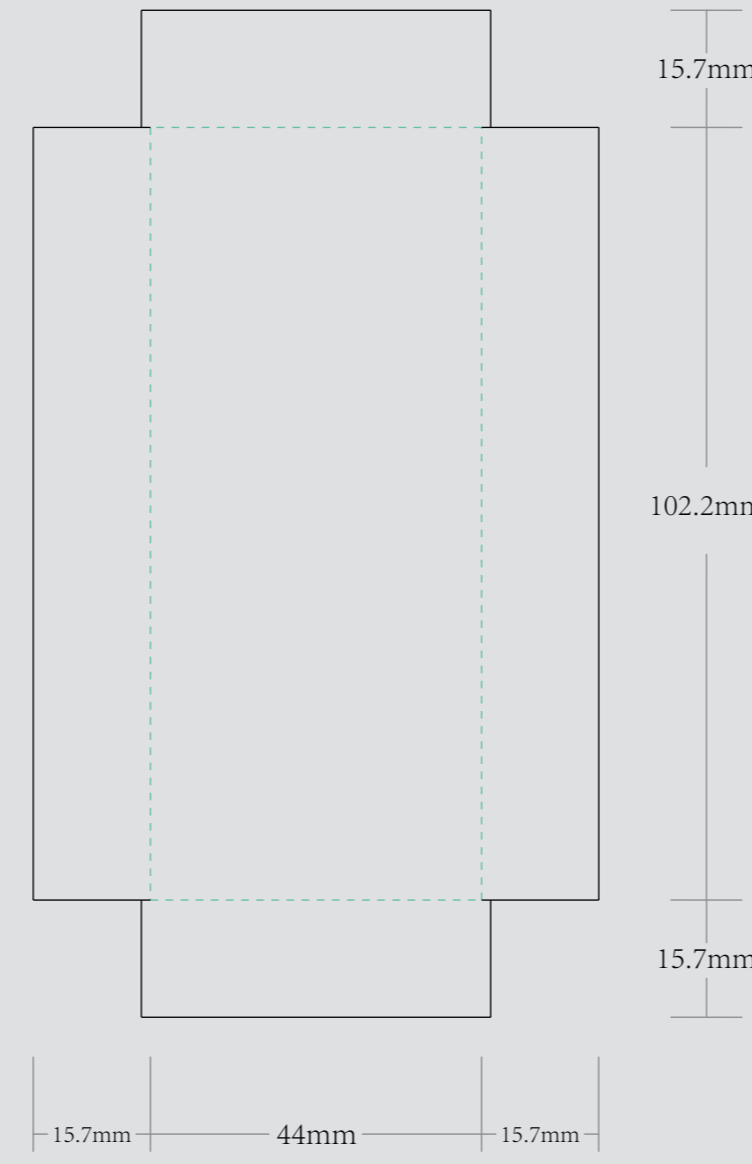

VISIBLE AREA

I accept the artwork and understand that any mistakes or omissions is my responsibility.
 DATE:
 PRINT NAME:
 APPROVAL SIGNATURE:

OUTER TURNED EDGE BOX

1.5mm 灰板

INNER TURNED EDGE BOX

1.5mm 灰板

EXAMPLE

INNER TRAY OPTION

OUTER PRINTED STOCK

157g双铜纸

INNER PRINTED STOCK

157g双铜纸

PERFORATED LINE TRAY

210g单铜纸
注：内托所有的虚线做针孔线
内托一定要贴在内盒里

PERFORATED OVAL CUT TRAY

210g单铜纸
注：内托所有的虚线做针孔线
内托一定要贴在内盒里