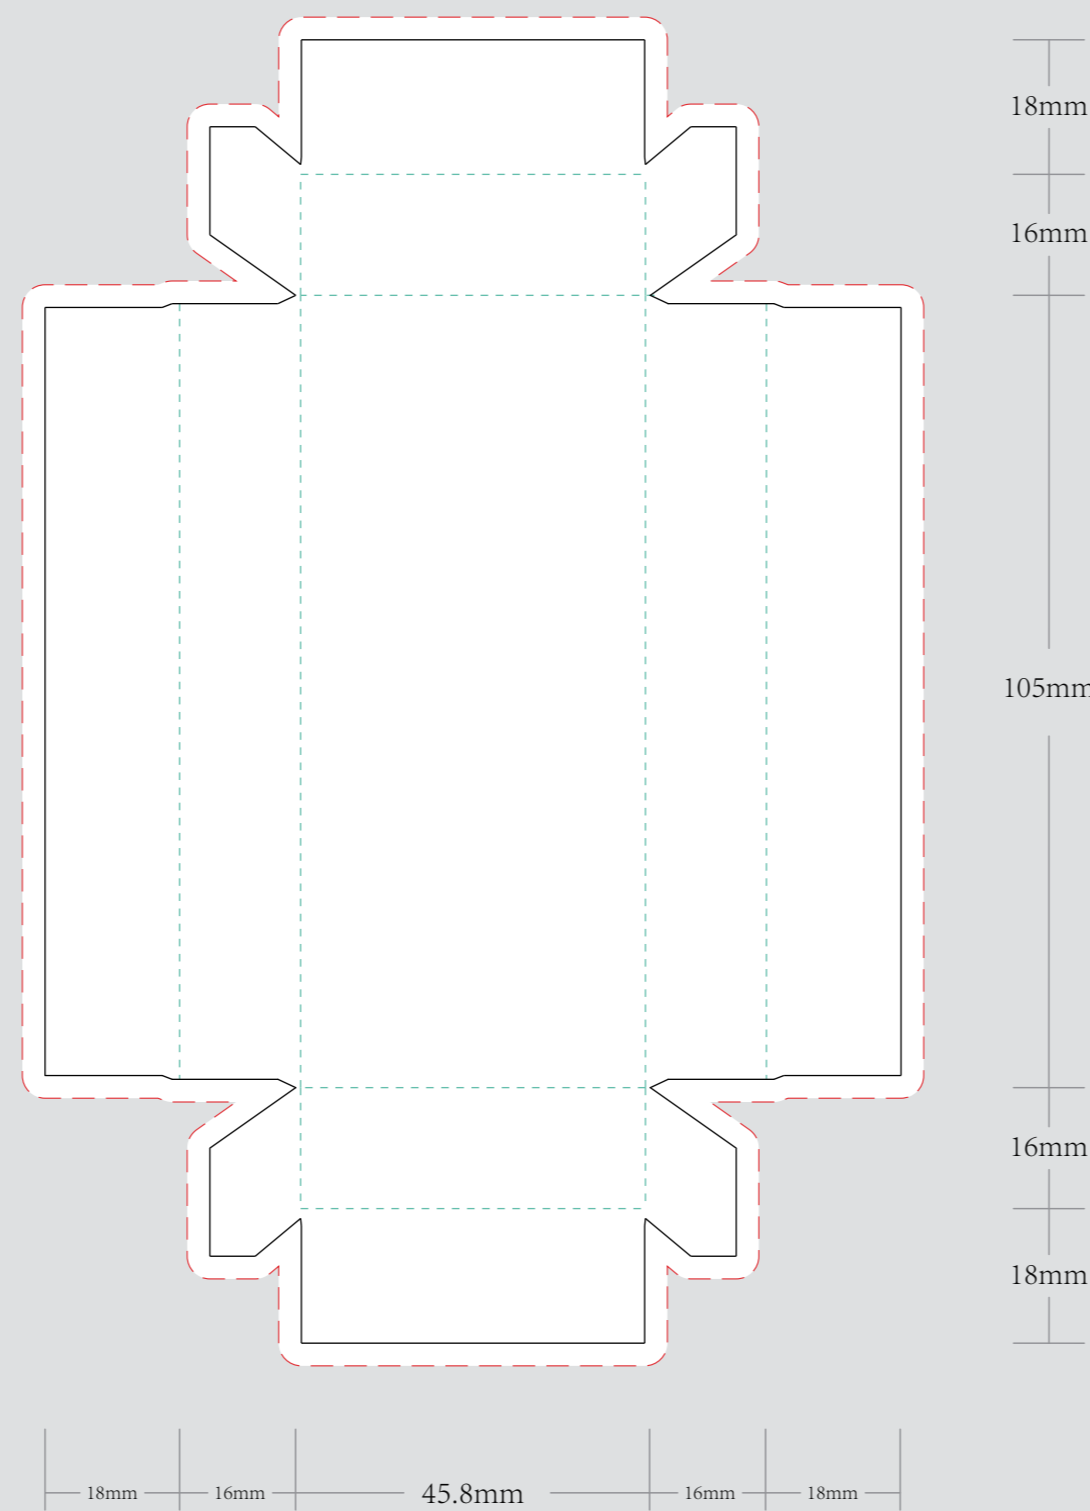

VISIBLE AREA

I accept the artwork and understand that any mistakes or omissions is my responsibility.
 DATE:
 PRINT NAME:
 APPROVAL SIGNATURE:

OUTER TURNED EDGE BOX

1.5mm 灰板

INNER TURNED EDGE BOX

1.5mm 灰板

EXAMPLE

INNER TRAY OPTION

OUTER PRINTED STOCK

157g双铜纸

INNER PRINTED STOCK

157g双铜纸

PERFORATED LINE TRAY

210g单铜纸
注：内托所有的虚线做针孔线
内托一定要贴在内盒里

PERFORATED OVAL CUT TRAY

210g单铜纸
注：内托所有的虚线做针孔线
内托一定要贴在内盒里