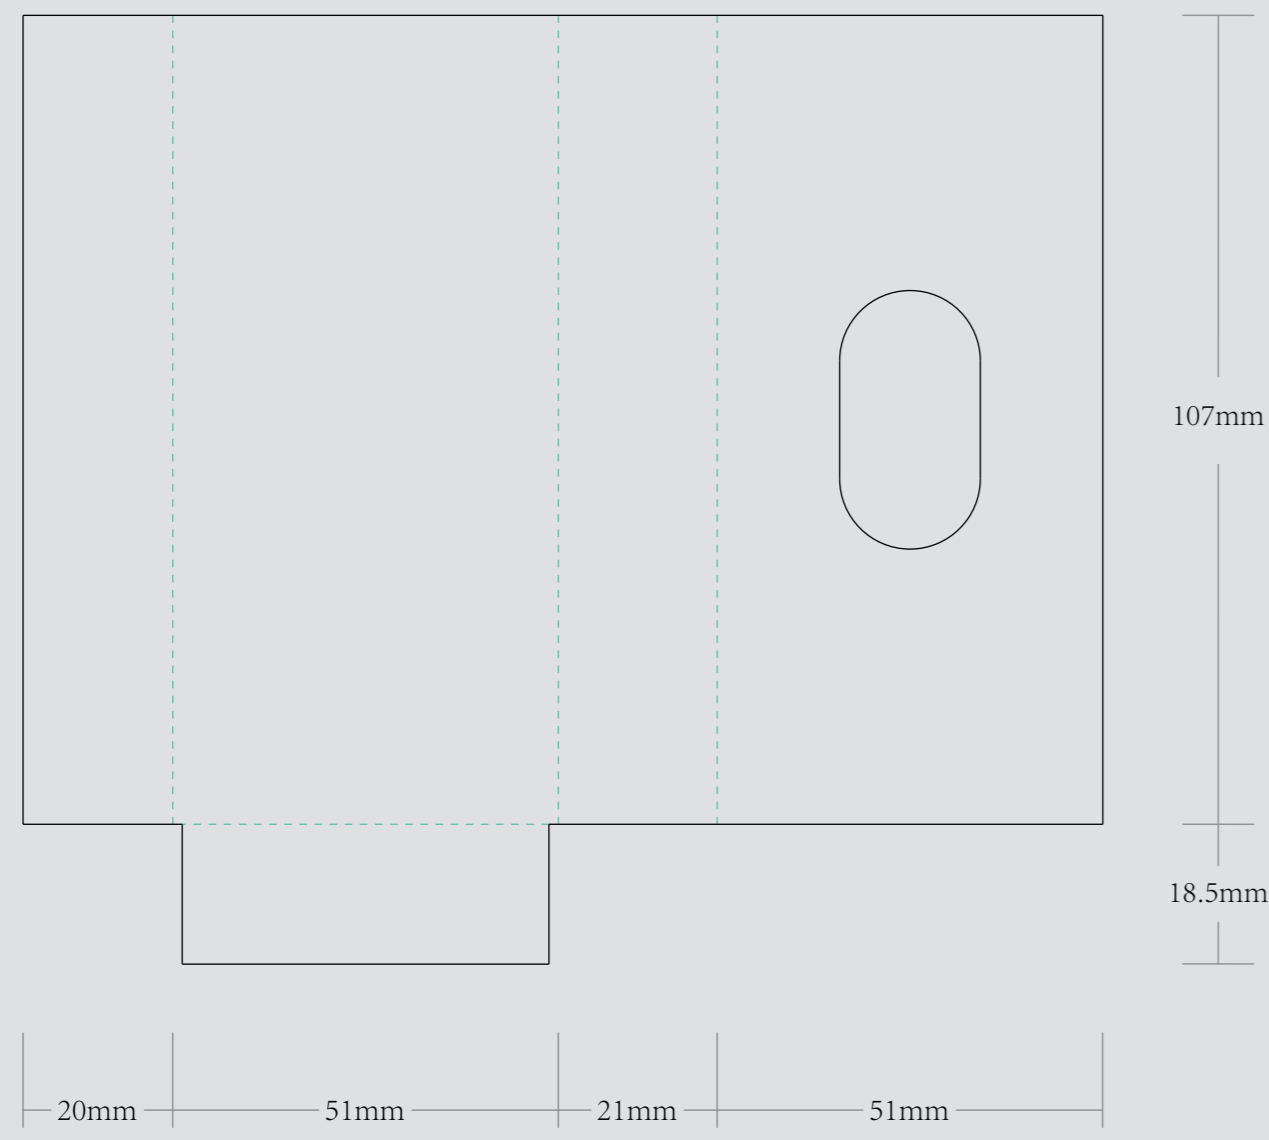

ORDER DETAILS	
MOCKUP NO.	WUFOO.
INQUIRY NO.	INQUIRY_V1
ORDER NO.	
PRODUCT DETAILS	
SIZE	TURNUED EDGE PRE ROLL BOXES-3PK-96-28MM
QUANTITY	
BOX PACKING	
VALUE ADDITION	
PRINTING EFFECT	CMYK

_____ DIE CUT LINE
 - - - - - FOLD LINE
 - - - - - BLEED LINE

VISIBLE AREA

I accept the artwork and understand that any mistakes or omissions is my responsibility.
 DATE:
 PRINT NAME:
 APPROVAL SIGNATURE:

OUTER TURNED EDGE BOX

1.5mm 灰板

INNER TURNED EDGE BOX

1.5mm 灰板

EXAMPLE

INNER TRAY OPTION

OUTER PRINTED STOCK

157g双铜纸

INNER PRINTED STOCK

157g双铜纸

PERFORATED LINE TRAY

210g单铜纸
注：内托所有的虚线做针孔线
内托一定要贴在内盒里

PERFORATED OVAL CUT TRAY

210g单铜纸
注：内托所有的虚线做针孔线
内托一定要贴在内盒里