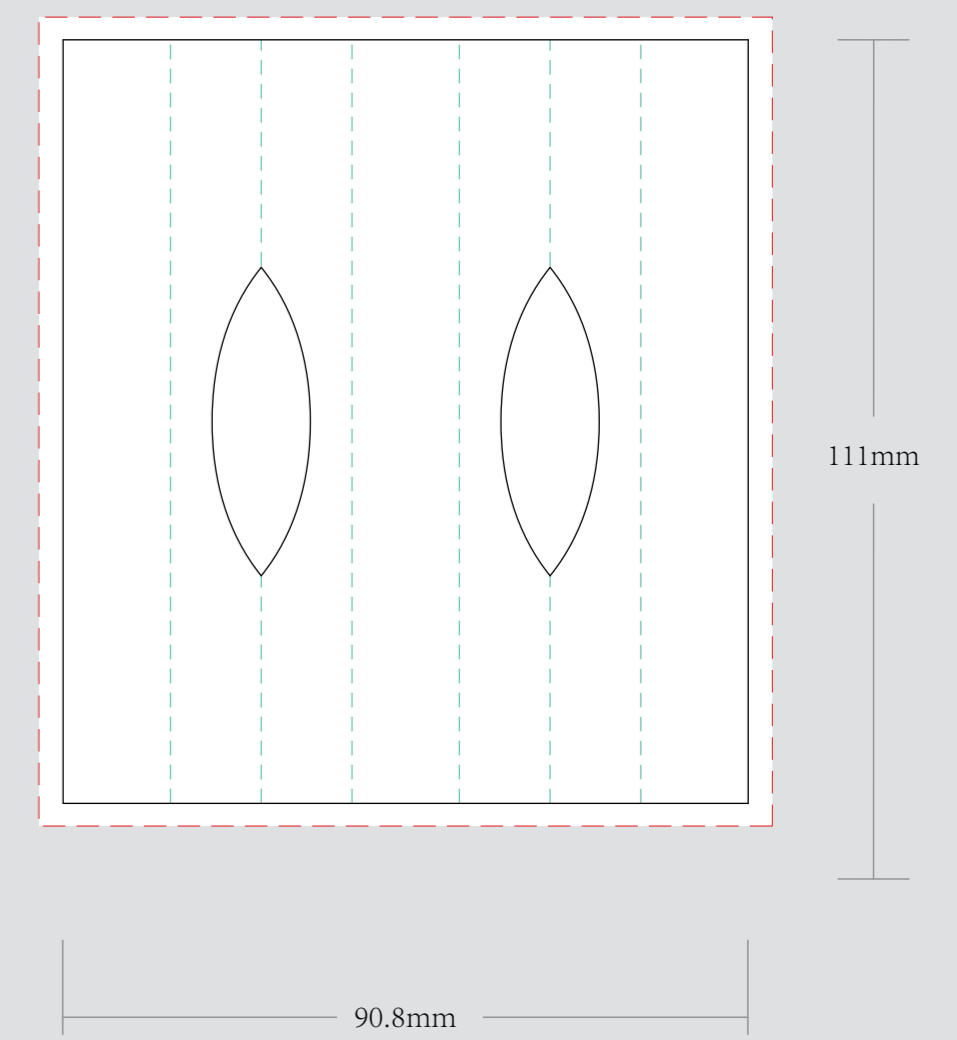

VISIBLE AREA

I accept the artwork and understand that any mistakes or omissions is my responsibility.
 DATE:
 PRINT NAME:
 APPROVAL SIGNATURE:

OUTER TURNED EDGE BOX

1.5mm 灰板

INNER TURNED EDGE BOX

1.5mm 灰板

EXAMPLE

INNER TRAY OPTION

OUTER PRINTED STOCK

157g双铜纸

INNER PRINTED STOCK

157g双铜纸

PERFORATED LINE TRAY

210g单铜纸
注：内托所有的虚线做针孔线
内托一定要贴在内盒里

PERFORATED OVAL CUT TRAY

210g单铜纸
注：内托所有的虚线做针孔线
内托一定要贴在内盒里