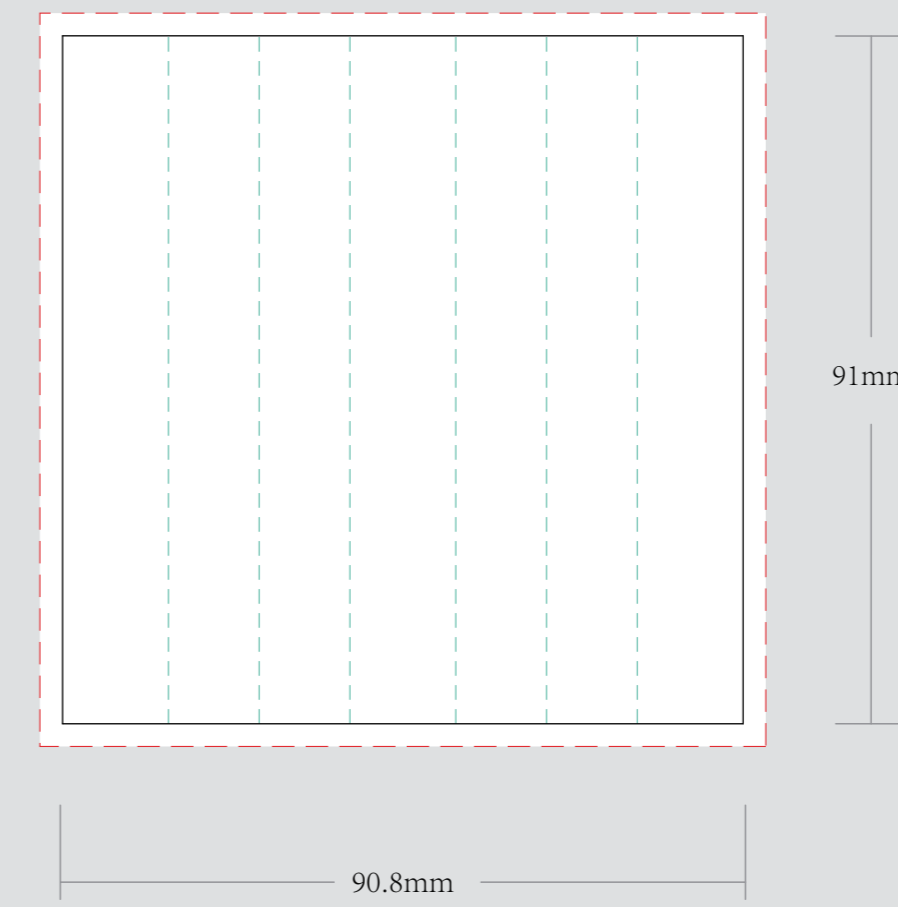

VISIBLE AREA

I accept the artwork and understand that any mistakes or omissions is my responsibility.
 DATE:
 PRINT NAME:
 APPROVAL SIGNATURE:

OUTER TURNED EDGE BOX

1.5mm 灰板

INNER TURNED EDGE BOX

1.5mm 灰板

EXAMPLE

INNER TRAY OPTION

OUTER PRINTED STOCK

157g双铜纸

INNER PRINTED STOCK

157g双铜纸

PERFORATED LINE TRAY

210g单铜纸
注：内托所有的虚线做穿孔线
内托一定要贴在内盒里

PERFORATED OVAL CUT TRAY

210g单铜纸
注：内托所有的虚线做穿孔线
内托一定要贴在内盒里