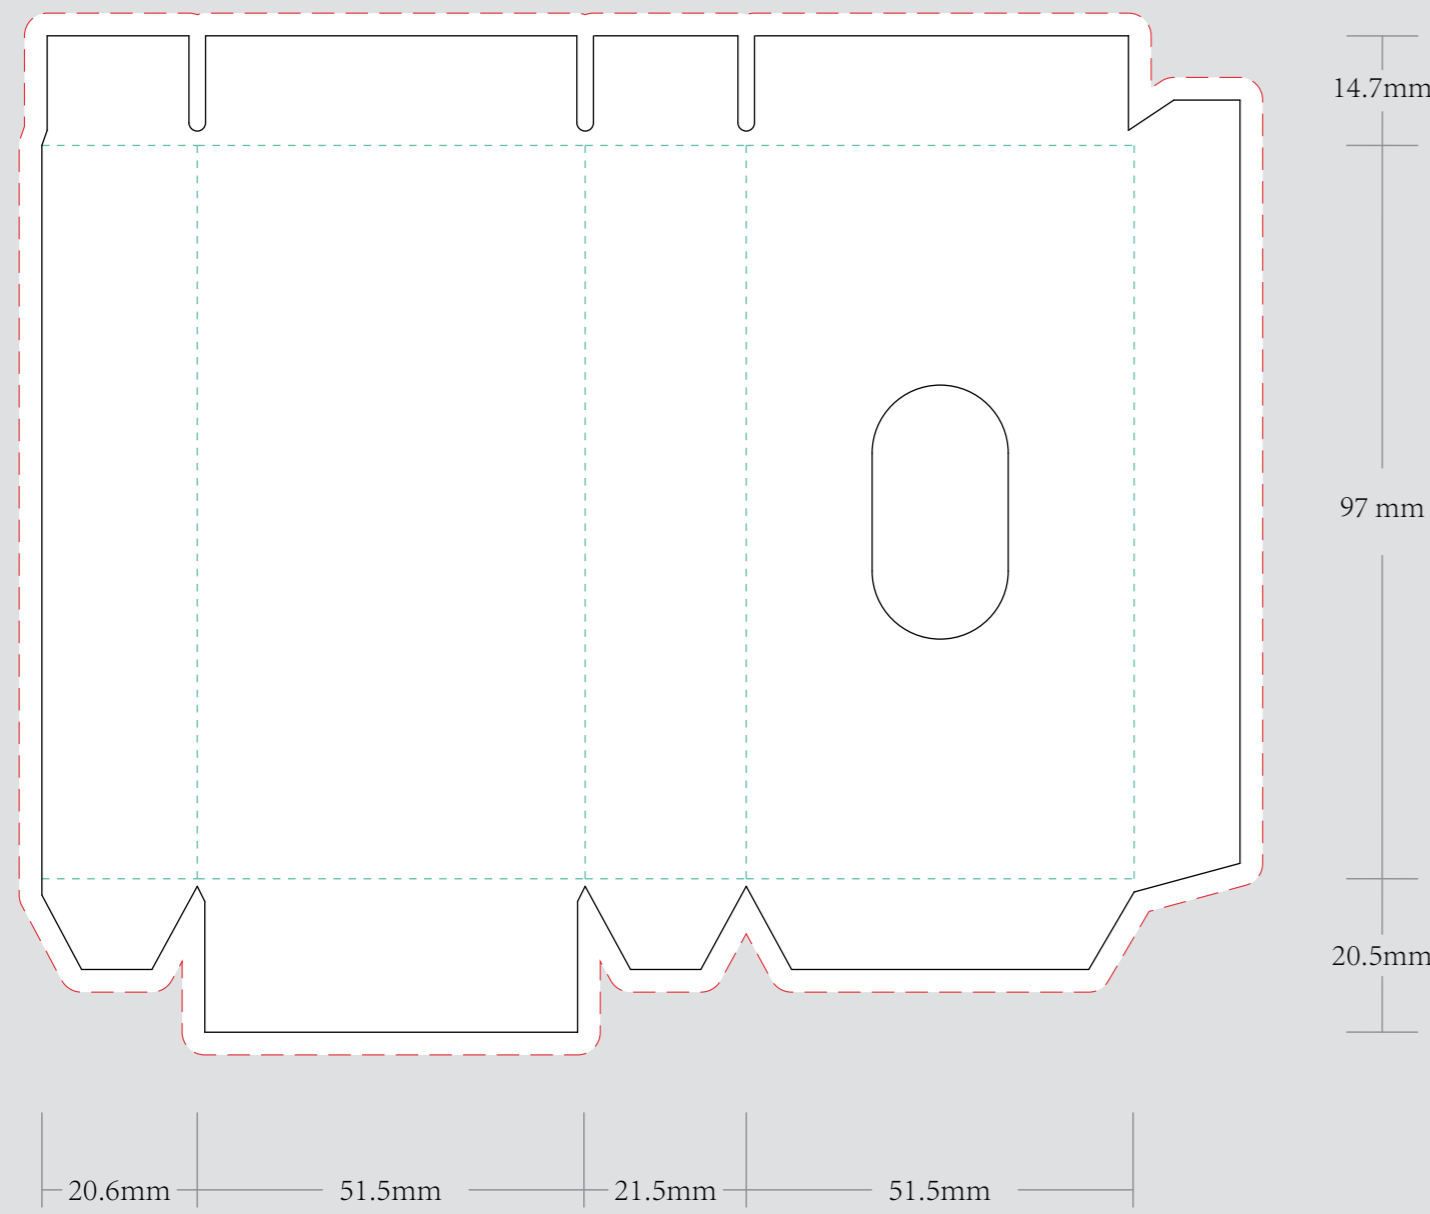

VISIBLE AREA

I accept the artwork and understand that any mistakes or omissions is my responsibility.
 DATE:
 PRINT NAME:
 APPROVAL SIGNATURE:

OUTER TURNED EDGE BOX

1.5mm 灰板

INNER TURNED EDGE BOX

1.5mm 灰板

EXAMPLE

INNER TRAY OPTION

OUTER PRINTED STOCK

157g双铜纸

INNER PRINTED STOCK

157g双铜纸

PERFORATED LINE TRAY

210g单铜纸
注：内托所有的虚线做穿孔线
内托一定要贴在内盒里

PERFORATED OVAL CUT TRAY

210g单铜纸
注：内托所有的虚线做穿孔线
内托一定要贴在内盒里