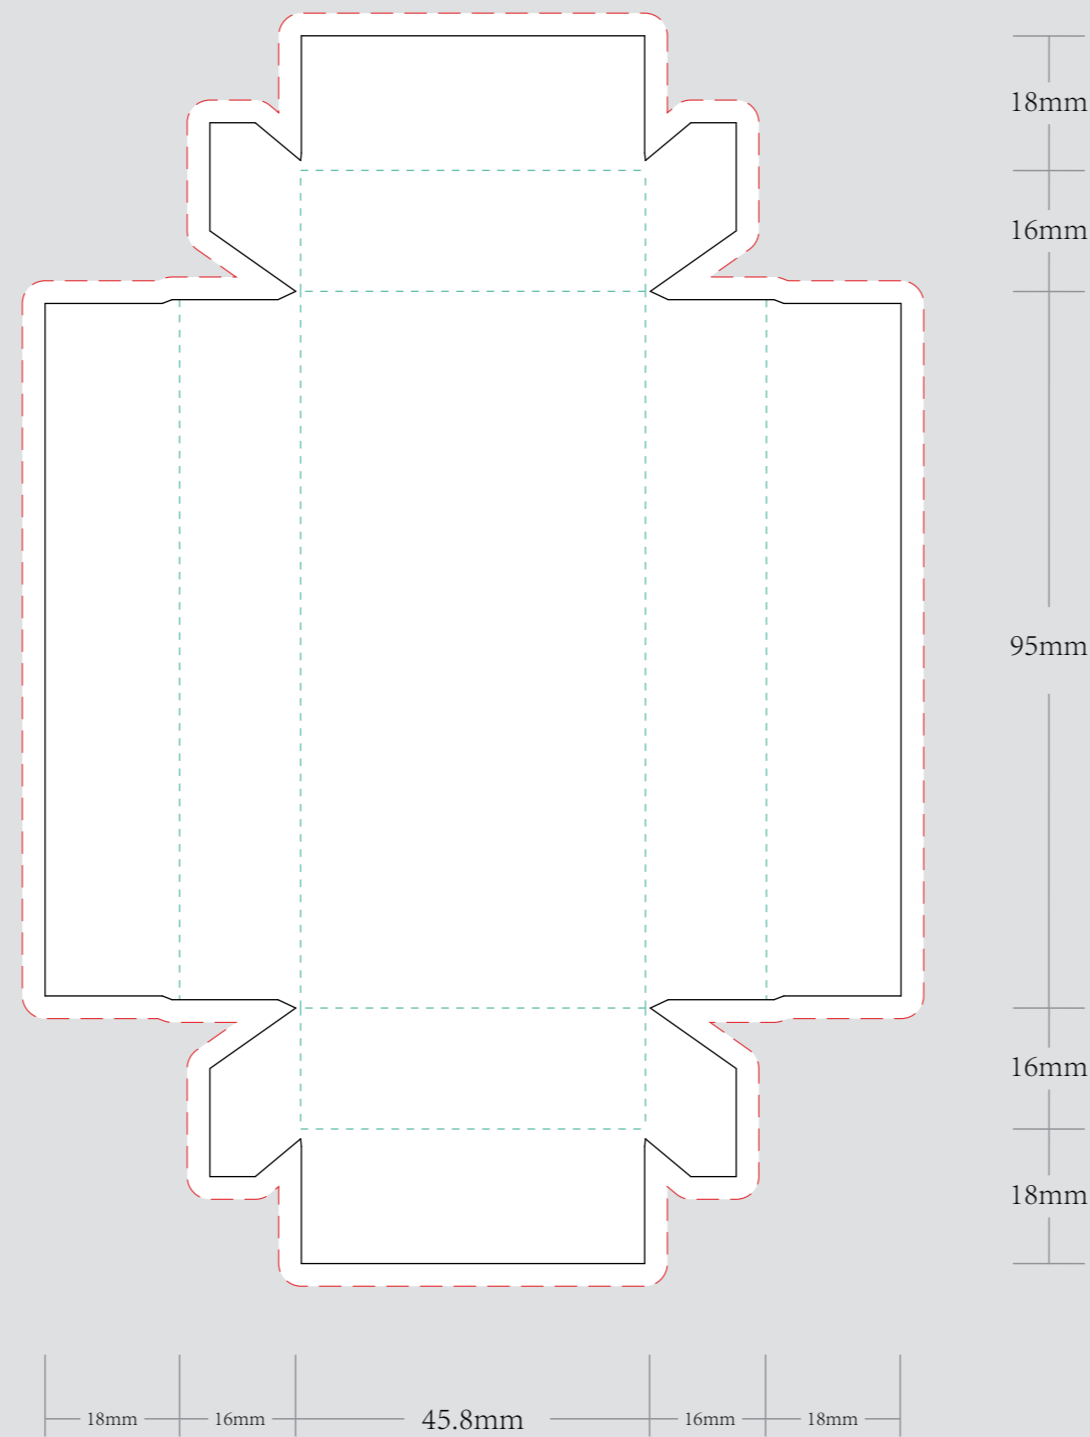

VISIBLE AREA

I accept the artwork and understand that any mistakes or omissions is my responsibility.
 DATE:
 PRINT NAME:
 APPROVAL SIGNATURE:

OUTER TURNED EDGE BOX

1.5mm 灰板

INNER TURNED EDGE BOX

1.5mm 灰板

EXAMPLE

INNER TRAY OPTION

OUTER PRINTED STOCK

157g双铜纸

INNER PRINTED STOCK

157g双铜纸

PERFORATED LINE TRAY

210g单铜纸
注：内托所有的虚线做穿孔线
内托一定要贴在内盒里

PERFORATED OVAL CUT TRAY

210g单铜纸
注：内托所有的虚线做穿孔线
内托一定要贴在内盒里