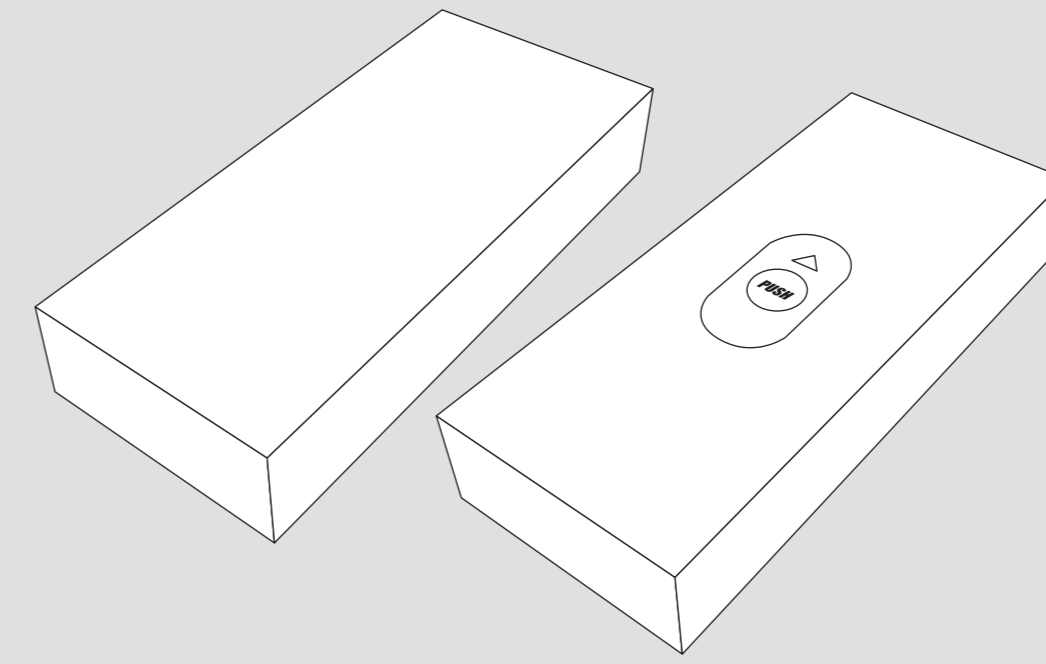

VISIBLE AREA

I accept the artwork and understand that any mistakes or omissions is my responsibility.
 DATE:
 PRINT NAME:
 APPROVAL SIGNATURE:

OUTER TURNED EDGE BOX

1.5mm 灰板

INNER TURNED EDGE BOX

1.5mm 灰板

EXAMPLE

INNER TRAY OPTION

OUTER PRINTED STOCK

157g双铜纸

INNER PRINTED STOCK

157g双铜纸

PERFORATED LINE TRAY

210g单铜纸
注：内托所有的虚线做穿孔线
内托一定要贴在内盒里

PERFORATED OVAL CUT TRAY