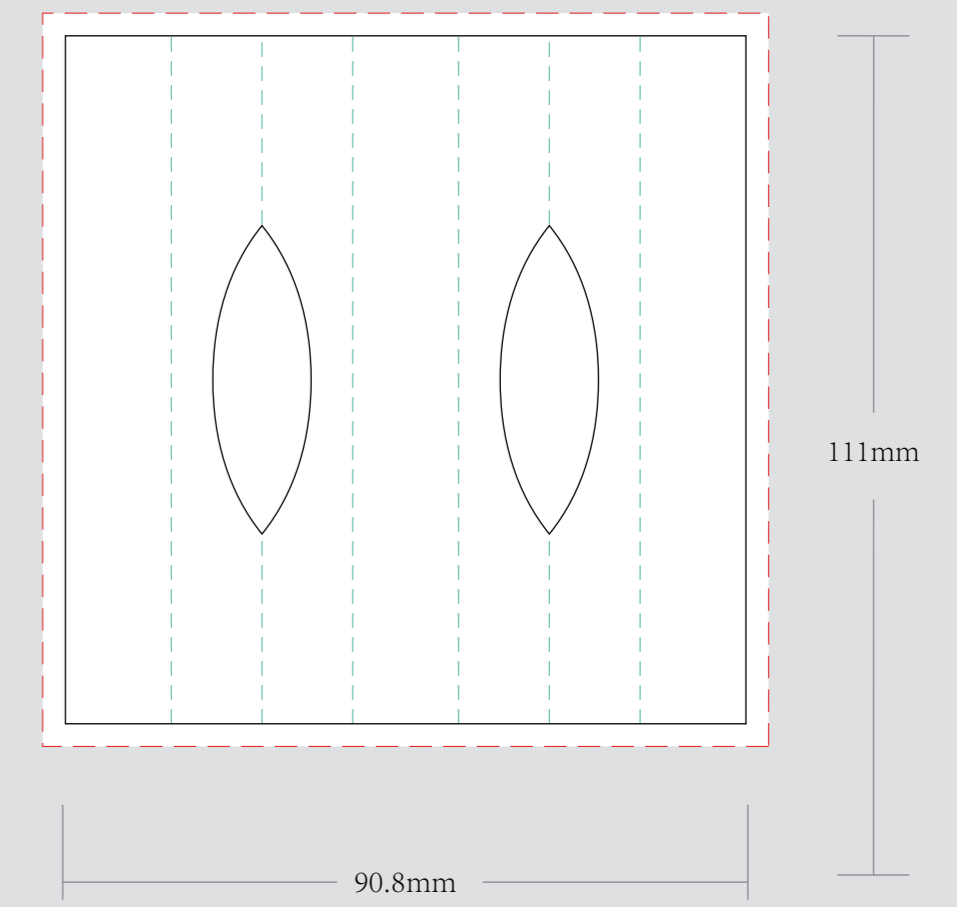

VISIBLE AREA

I accept the artwork and understand that any mistakes or omissions is my responsibility.
 DATE:
 PRINT NAME:
 APPROVAL SIGNATURE:

OUTER TURNED EDGE BOX

1.5mm 灰板

INNER TURNED EDGE BOX

1.5mm 灰板

EXAMPLE

INNER TRAY OPTION

OUTER PRINTED STOCK

157g双铜纸

INNER PRINTED STOCK

157g双铜纸

PERFORATED LINE TRAY

210g单铜纸
注：内托所有的虚线做穿孔线
内托一定要贴在内盒里

PERFORATED OVAL CUT TRAY

210g单铜纸
注：内托所有的虚线做穿孔线
内托一定要贴在内盒里