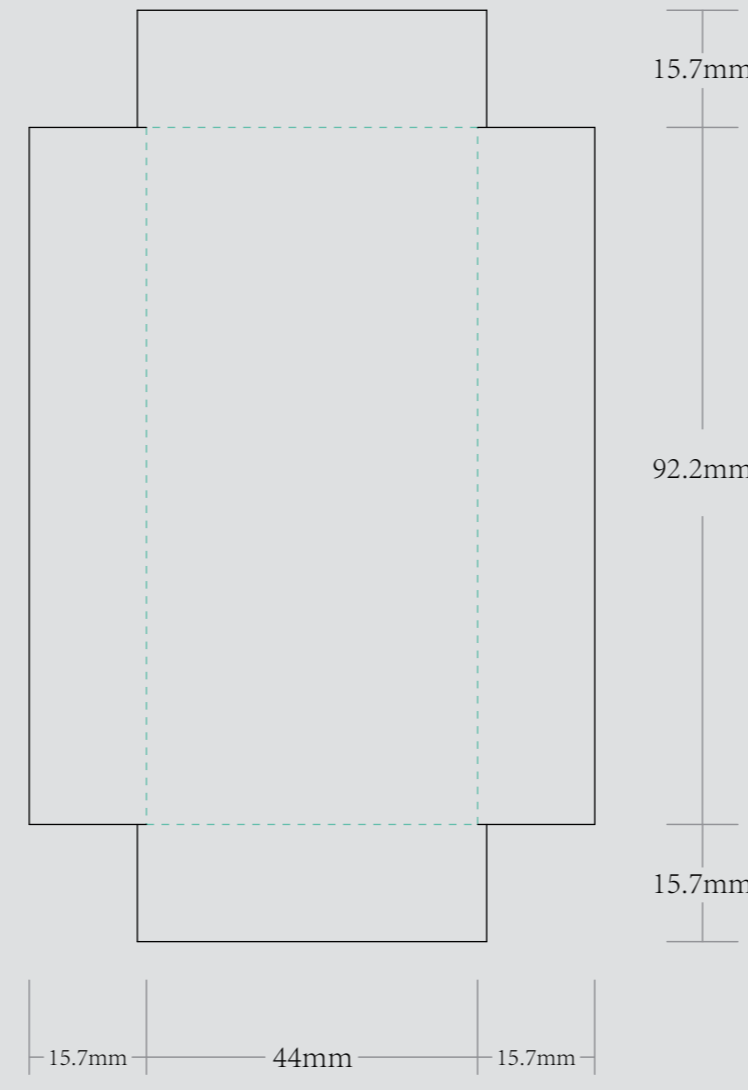

VISIBLE AREA

I accept the artwork and understand that any mistakes or omissions is my responsibility.
 DATE:
 PRINT NAME:
 APPROVAL SIGNATURE:

OUTER TURNED EDGE BOX

1.5mm 灰板

INNER TURNED EDGE BOX

1.5mm 灰板

EXAMPLE

INNER TRAY OPTION

OUTER PRINTED STOCK

157g双铜纸

INNER PRINTED STOCK

157g双铜纸

PERFORATED LINE TRAY

210g单铜纸
注：内托所有的虚线做穿孔线
内托一定要贴在内盒里

PERFORATED OVAL CUT TRAY

210g单铜纸
注：内托所有的虚线做穿孔线
内托一定要贴在内盒里