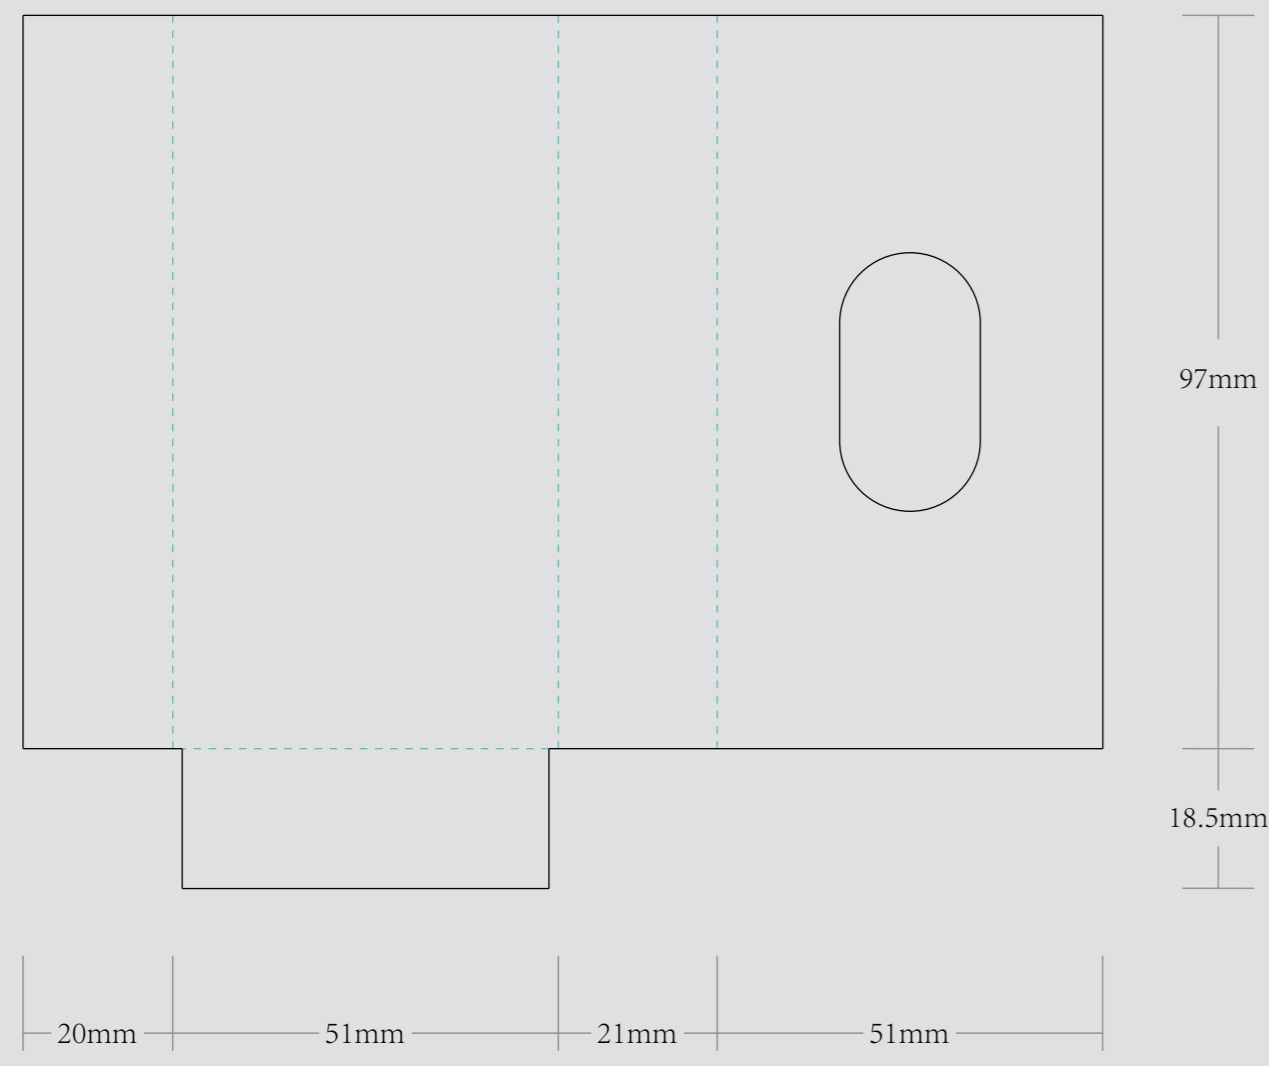

ORDER DETAILS	
MOCKUP NO.	WUFOO.
INQUIRY NO.	INQUIRY_V1
ORDER NO.	
PRODUCT DETAILS	
SIZE	TURNEO EDGE PRE ROLL BOXES-3PC-84-28MM
QUANTITY	
BOX PACKING	
VALUE ADDITION	
PRINTING EFFECT	CMYK

_____ DIE CUT LINE
 - - - - - FOLD LINE
 - - - - - BLEED LINE

VISIBLE AREA

I accept the artwork and understand that any mistakes or omissions is my responsibility.
 DATE:
 PRINT NAME:
 APPROVAL SIGNATURE:

OUTER TURNED EDGE BOX

1.5mm 灰板

INNER TURNED EDGE BOX

1.5mm 灰板

EXAMPLE

INNER TRAY OPTION

OUTER PRINTED STOCK

157g双铜纸

INNER PRINTED STOCK

157g双铜纸

PERFORATED LINE TRAY

210g单铜纸
注：内托所有的虚线做穿孔线
内托一定要贴在内盒里

PERFORATED OVAL CUT TRAY

210g单铜纸
注：内托所有的虚线做穿孔线
内托一定要贴在内盒里