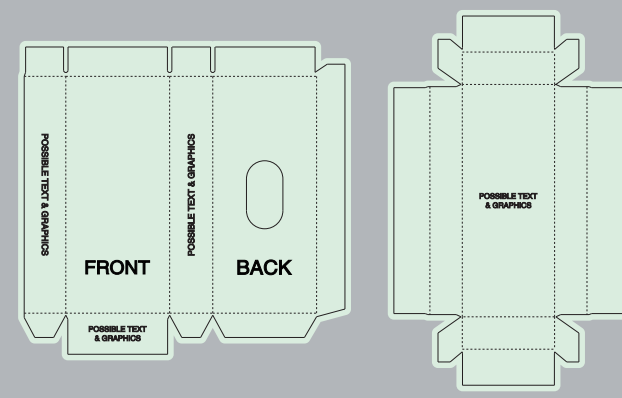

ORDER DETAILS	
MOCKUP NO.	WUFOO.
INQUIRY NO.	INQUIRY_V1
ORDER NO.	
PRODUCT DETAILS	
SIZE	TURNED EDGE PRE ROLL BOXES-2PK-88-26MM
QUANTITY	
BOX PACKING	
VALUE ADDITION	
PRINTING EFFECT	CMYK

-  DIE CUT LINE
-  FOLD LINE
-  BLEED LINE

REMARKS:
 - Artwork should be submitted in AI, EPS, PDF, CDR, PSD.
 - For JPEG, PNG and PSD please submit your artwork with a minimum of 300dpi

Please see the text and graphic direction guideline below.

VISIBLE AREA

I accept the artwork and understand that any mistakes or omissions is my responsibility.

DATE:

PRINT NAME:

APPROVAL SIGNATURE:

OUTER TURNED EDGE BOX

1.5mm 灰板

INNER TURNED EDGE BOX

1.5mm 灰板

EXAMPLE

OUTER PRINTED STOCK

157g双铜纸

INNER PRINTED STOCK

157g双铜纸

PERFORATED LINE TRAY

210g单铜纸
 注：内托所有的虚线做针孔线
 内托一定要贴在内盒里