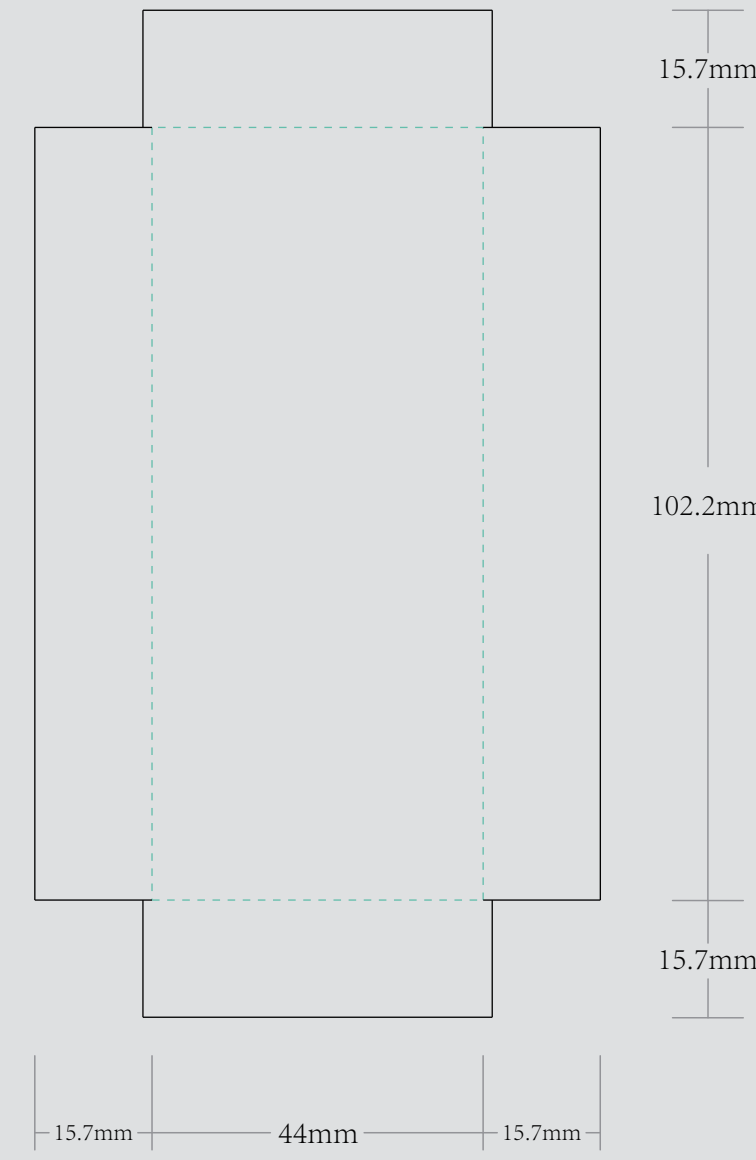

VISIBLE AREA

I accept the artwork and understand that any mistakes or omissions is my responsibility.

DATE:

PRINT NAME:

APPROVAL SIGNATURE:

OUTER TURNED EDGE BOX

1.5mm 灰板

INNER TURNED EDGE BOX

1.5mm 灰板

EXAMPLE

OUTER PRINTED STOCK

157g双铜纸

INNER PRINTED STOCK

157g双铜纸

PERFORATED LINE TRAY

210g单铜纸
 注：内托所有的虚线做针孔线
 内托一定要贴在内盒里