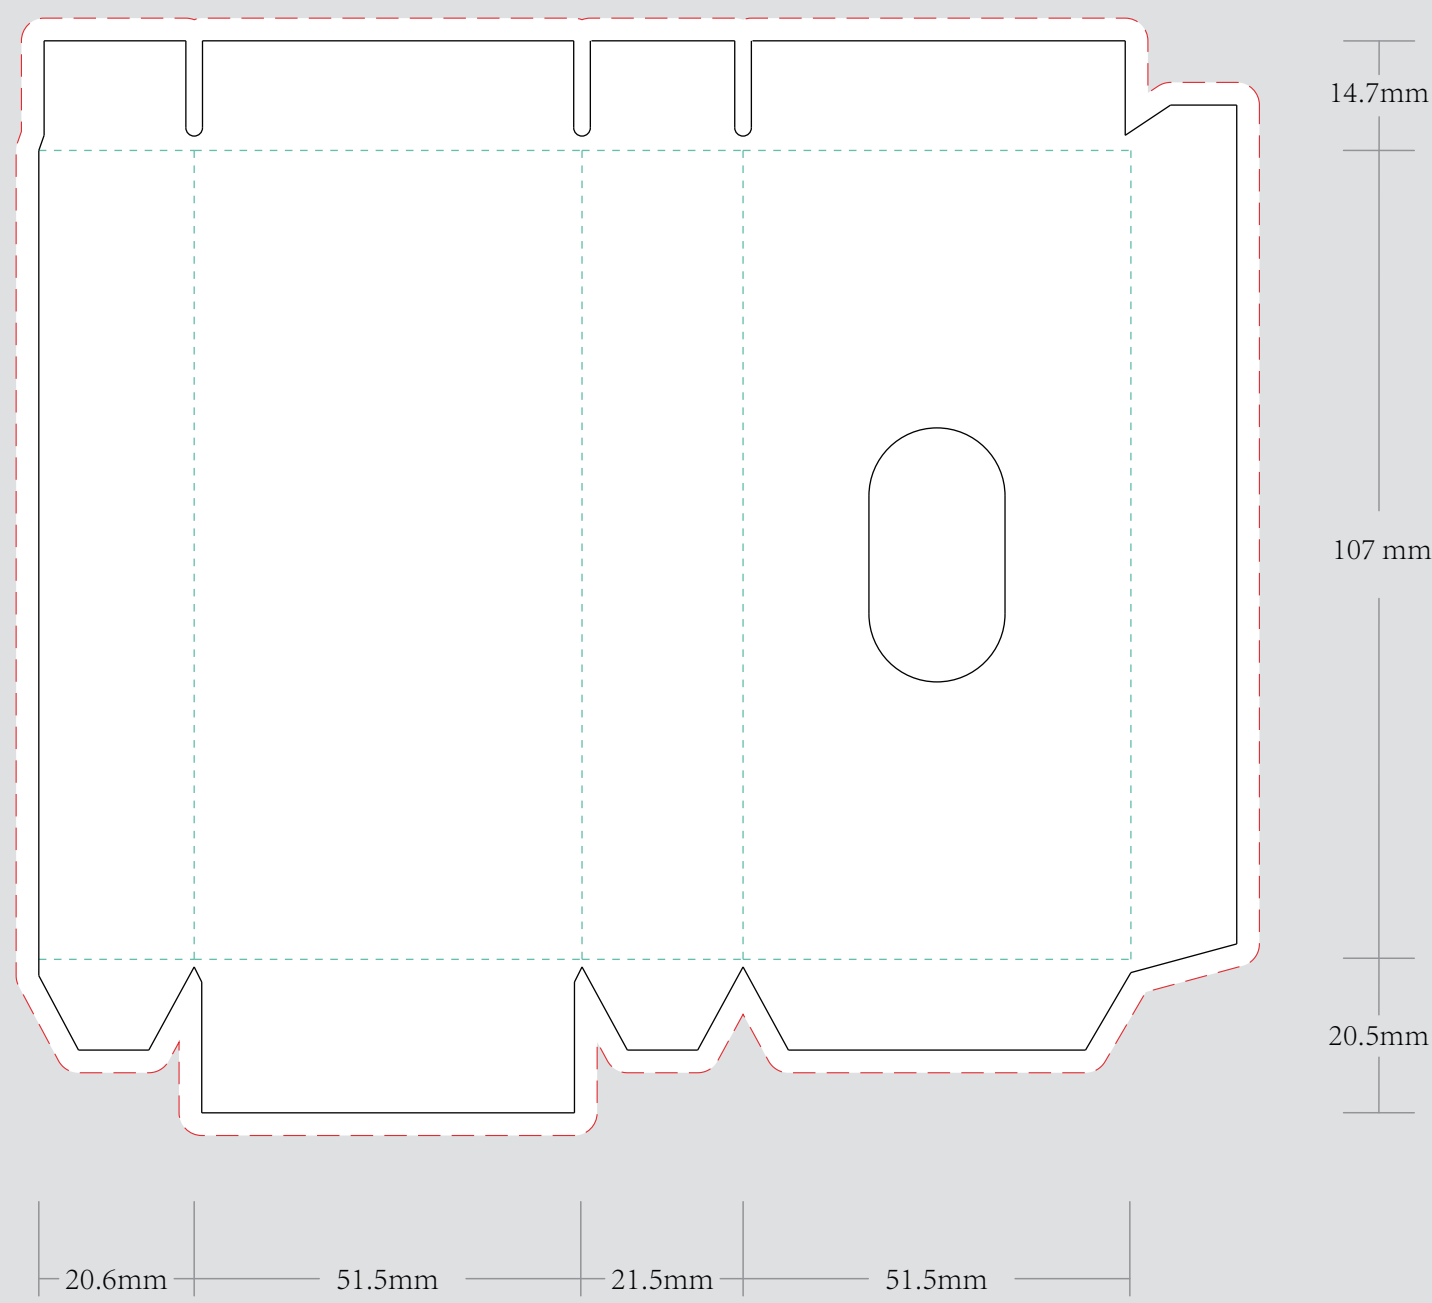

ORDER DETAILS	
MOCKUP NO.	WUFOO.
INQUIRY NO.	INQUIRY_V1
ORDER NO.	
PRODUCT DETAILS	
SIZE	TURNED EDGE PRE ROLL BOXES-2PK-88-26MM
QUANTITY	
BOX PACKING	
VALUE ADDITION	
PRINTING EFFECT	CMYK

-  DIE CUT LINE
-  FOLD LINE
-  BLEED LINE

VISIBLE AREA

I accept the artwork and understand that any mistakes or omissions is my responsibility.

DATE:

PRINT NAME:

APPROVAL SIGNATURE:

OUTER TURNED EDGE BOX

1.5mm 灰板

INNER TURNED EDGE BOX

1.5mm 灰板

EXAMPLE

OUTER PRINTED STOCK

157g双铜纸

INNER PRINTED STOCK

157g双铜纸

PERFORATED LINE TRAY

210g单铜纸
 注：内托所有的虚线做针孔线
 内托一定要贴在内盒里