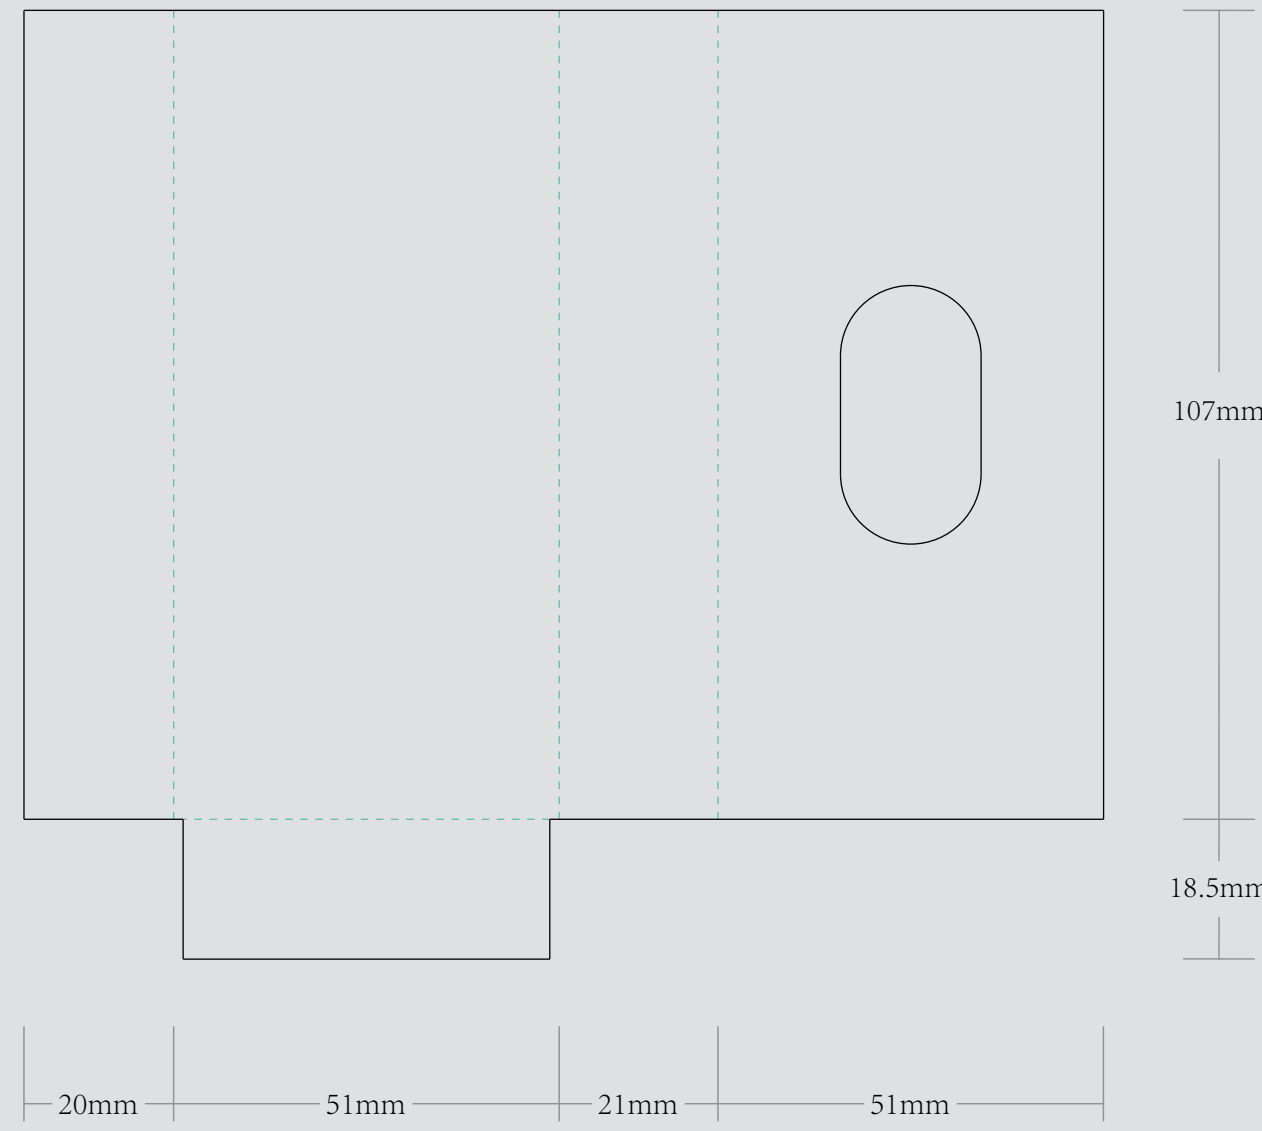

VISIBLE AREA

I accept the artwork and understand that any mistakes or omissions is my responsibility.

DATE:

PRINT NAME:

APPROVAL SIGNATURE:

OUTER TURNED EDGE BOX

1.5mm 灰板

INNER TURNED EDGE BOX

1.5mm 灰板

EXAMPLE

OUTER PRINTED STOCK

157g双铜纸

INNER PRINTED STOCK

157g双铜纸

PERFORATED LINE TRAY

210g单铜纸
 注：内托所有的虚线做针孔线
 内托一定要贴在内盒里