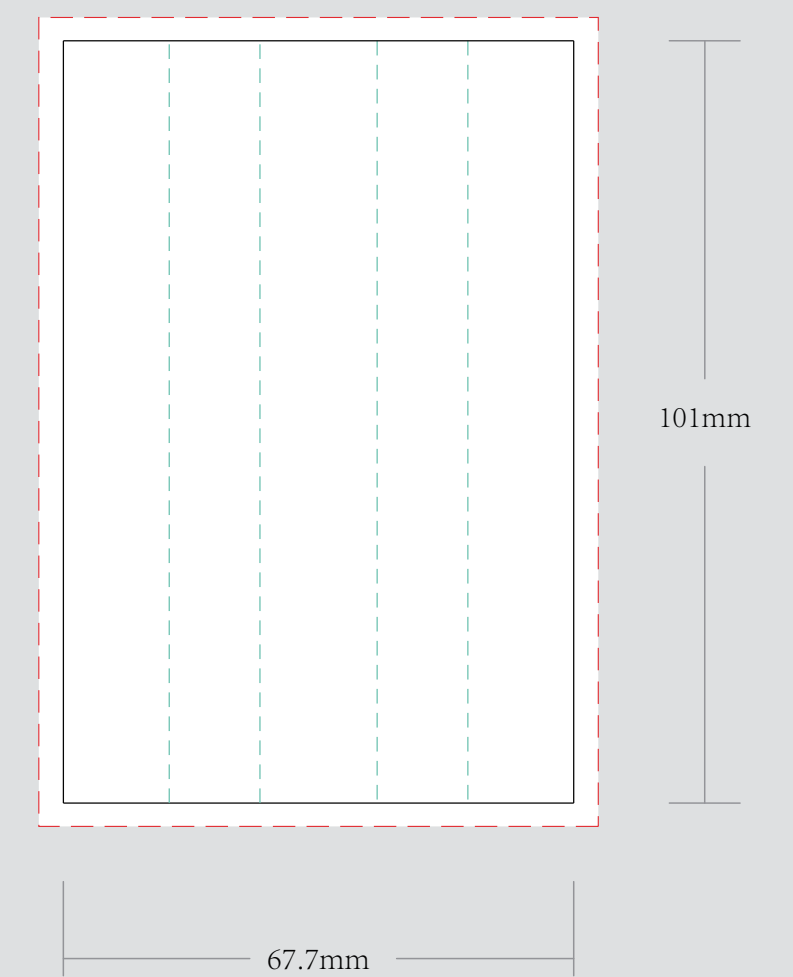

VISIBLE AREA

I accept the artwork and understand that any mistakes or omissions is my responsibility.

DATE:

PRINT NAME:

APPROVAL SIGNATURE:

OUTER TURNED EDGE BOX

1.5mm 灰板

INNER TURNED EDGE BOX

1.5mm 灰板

EXAMPLE

OUTER PRINTED STOCK

157g双铜纸

INNER PRINTED STOCK

157g双铜纸

PERFORATED LINE TRAY

210g单铜纸
 注：内托所有的虚线做针孔线
 内托一定要贴在内盒里