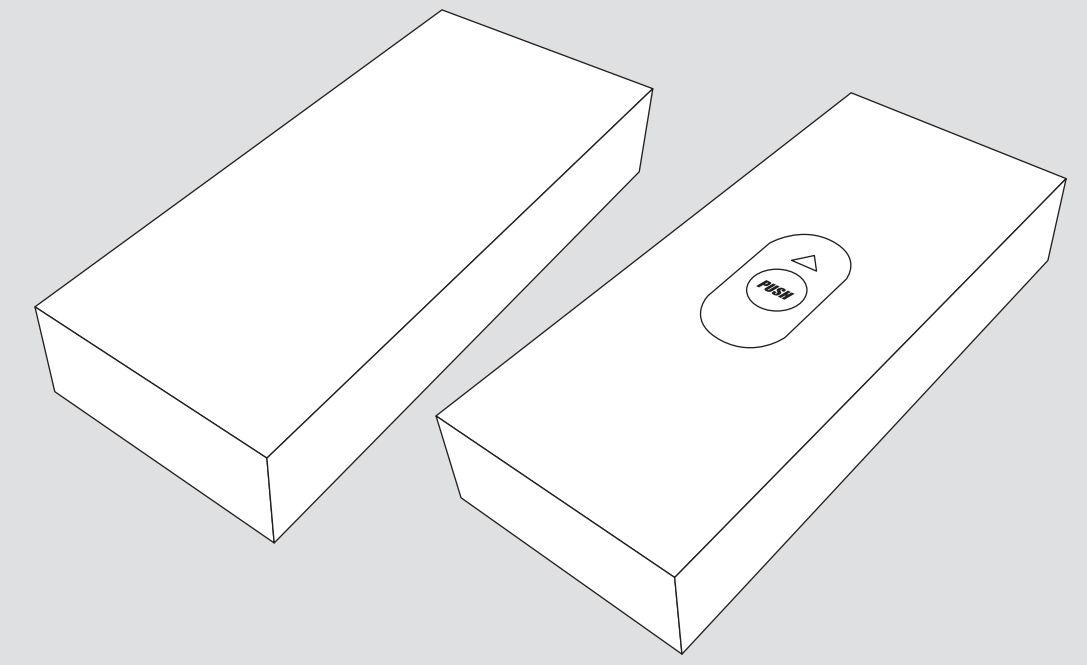

VISIBLE AREA

I accept the artwork and understand that any mistakes or omissions is my responsibility.

DATE:

PRINT NAME:

APPROVAL SIGNATURE:

OUTER TURNED EDGE BOX

1.5mm 灰板

INNER TURNED EDGE BOX

1.5mm 灰板

EXAMPLE

OUTER PRINTED STOCK

157g双铜纸

INNER PRINTED STOCK

157g双铜纸

PERFORATED LINE TRAY

210g单铜纸
 注：内托所有的虚线做针孔线
 内托一定要贴在内盒里