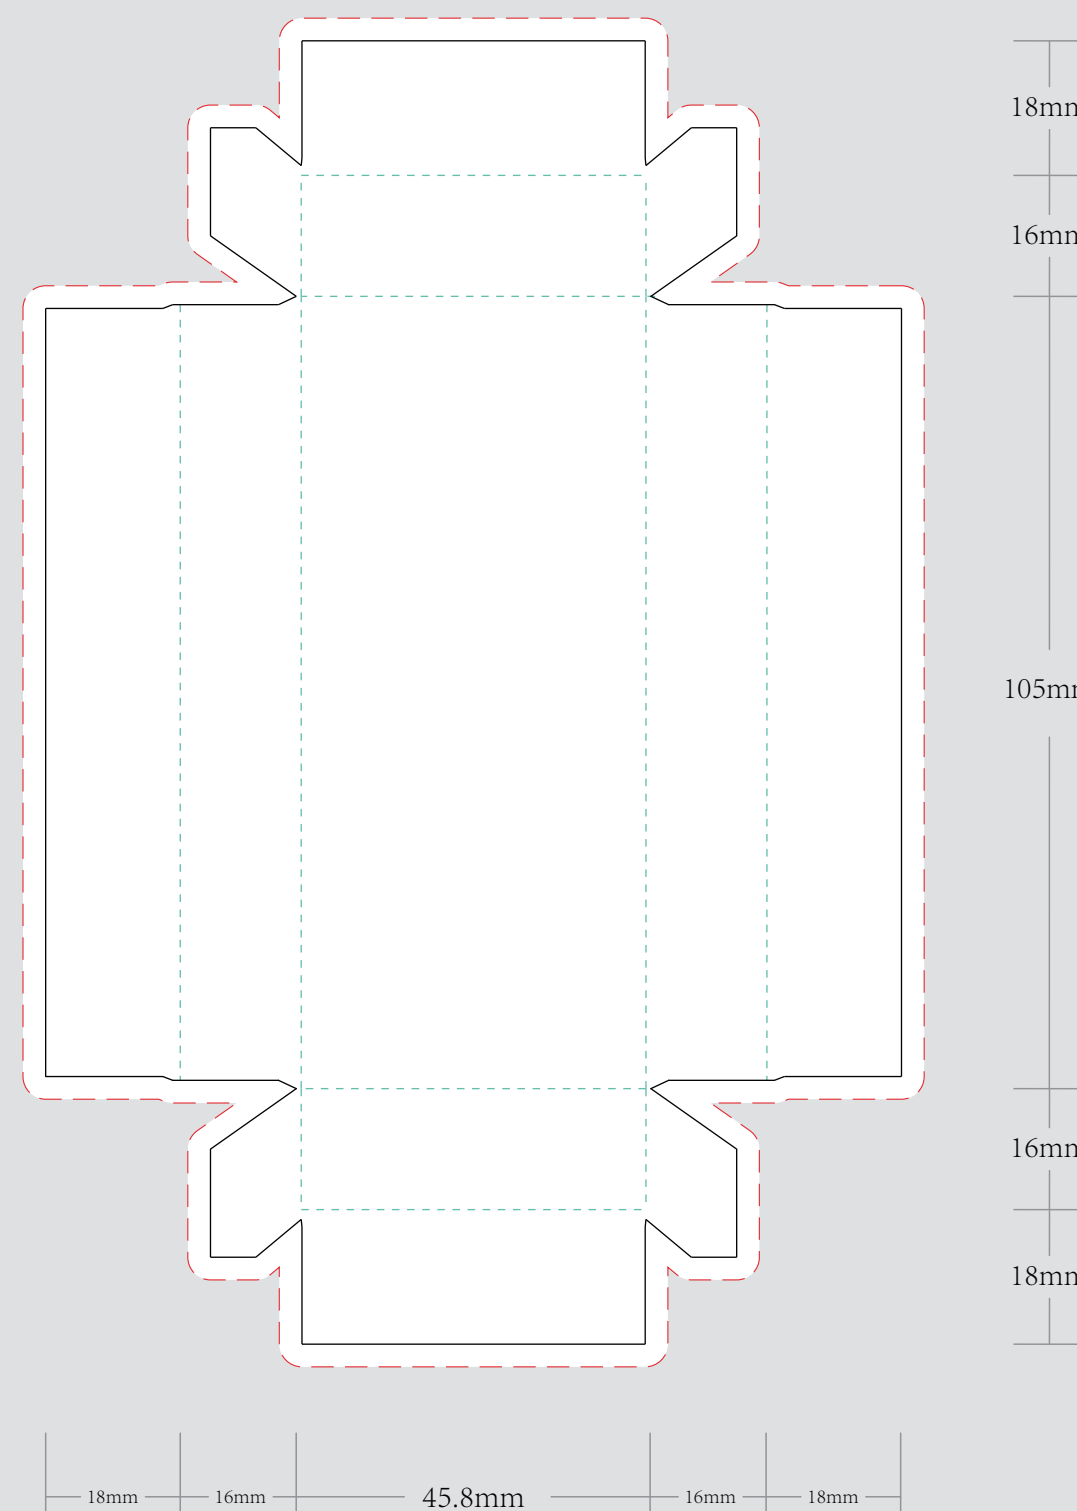

ORDER DETAILS	
MOCKUP NO.	WUFOO.
INQUIRY NO.	INQUIRY_V1
ORDER NO.	
PRODUCT DETAILS	
SIZE	TURNED EDGE PRE ROLL BOXES-2PK-88-26MM
QUANTITY	
BOX PACKING	
VALUE ADDITION	
PRINTING EFFECT	CMYK

-  DIE CUT LINE
-  FOLD LINE
-  BLEED LINE

VISIBLE AREA

I accept the artwork and understand that any mistakes or omissions is my responsibility.

DATE:

PRINT NAME:

APPROVAL SIGNATURE:

OUTER TURNED EDGE BOX

1.5mm 灰板

INNER TURNED EDGE BOX

1.5mm 灰板

EXAMPLE

OUTER PRINTED STOCK

157g双铜纸

INNER PRINTED STOCK

157g双铜纸

PERFORATED LINE TRAY

210g单铜纸
 注：内托所有的虚线做针孔线
 内托一定要贴在内盒里