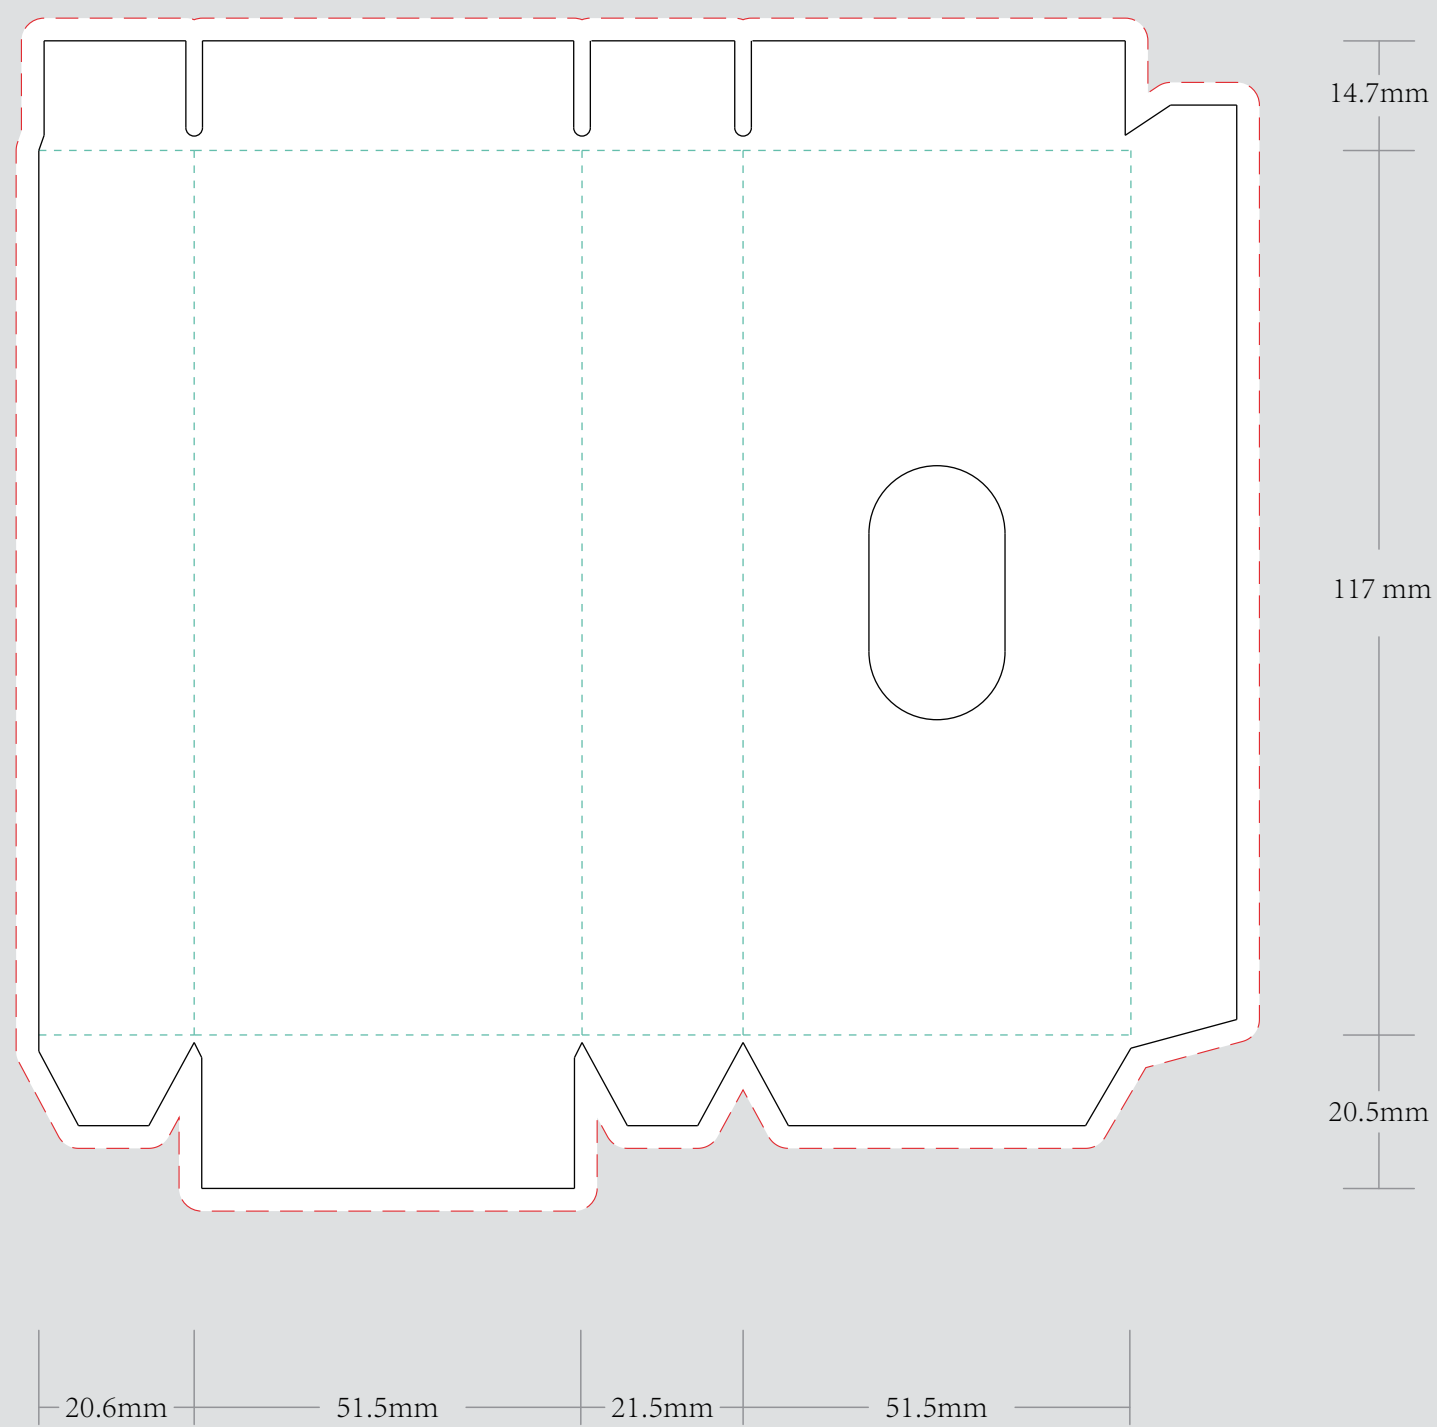

VISIBLE AREA

I accept the artwork and understand that any mistakes or omissions is my responsibility.

DATE:

PRINT NAME:

APPROVAL SIGNATURE:

OUTER TURNED EDGE BOX

1.5mm 灰板

INNER TURNED EDGE BOX

1.5mm 灰板

EXAMPLE

OUTER PRINTED STOCK

157g双铜纸

INNER PRINTED STOCK

157g双铜纸

PERFORATED LINE TRAY

210g单铜纸
 注：内托所有的虚线做针孔线
 内托一定要贴在内盒里