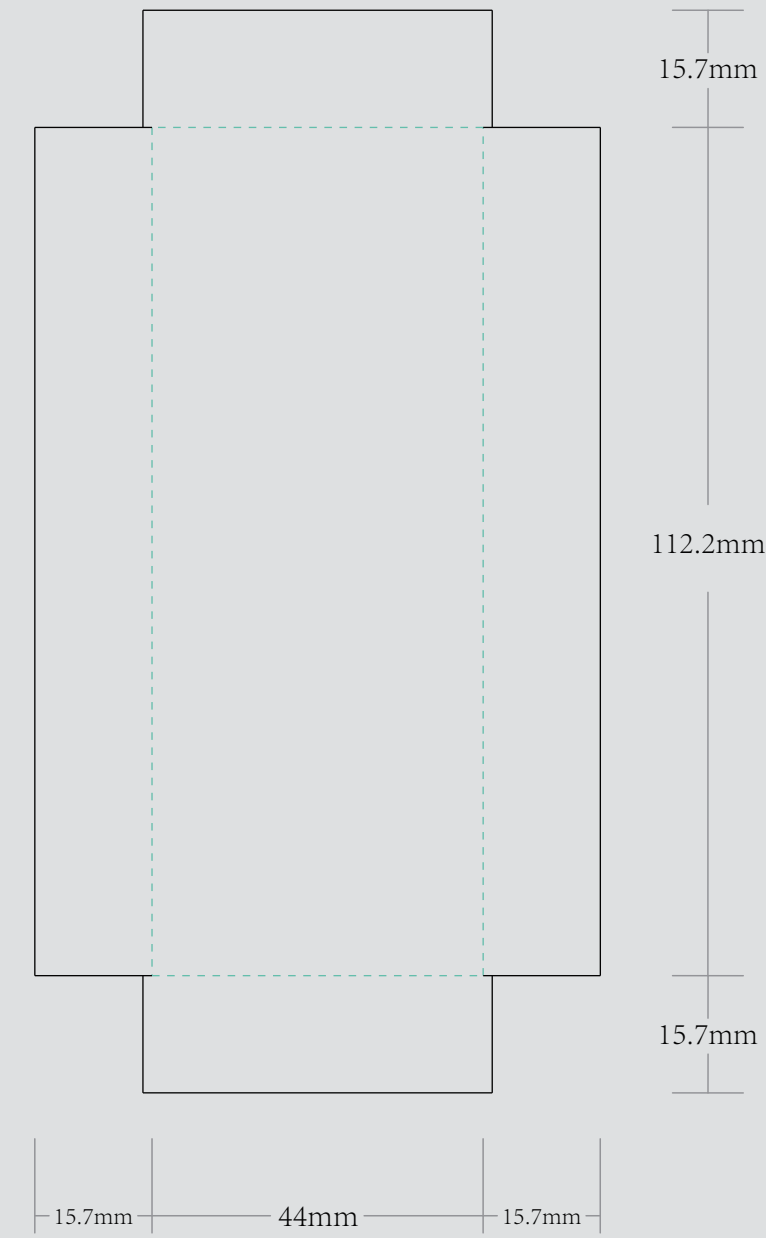

ORDER DETAILS	
MOCKUP NO.	WUFOO.
INQUIRY NO.	INQUIRY_V1
ORDER NO.	
PRODUCT DETAILS	
SIZE	TURNED EDGE PRE ROLL BOXES-2PK-109-26MM
QUANTITY	
BOX PACKING	
VALUE ADDITION	
PRINTING EFFECT	CMYK

- DIE CUT LINE
- - - FOLD LINE
- - - BLEED LINE

VISIBLE AREA

I accept the artwork and understand that any mistakes or omissions is my responsibility.

DATE:

PRINT NAME:

APPROVAL SIGNATURE:

OUTER TURNED EDGE BOX

1.5mm 灰板

INNER TURNED EDGE BOX

1.5mm 灰板

EXAMPLE

OUTER PRINTED STOCK

157g双铜纸

INNER PRINTED STOCK

157g双铜纸

PERFORATED LINE TRAY

210g单铜纸
 注：内托所有的虚线做针孔线
 内托一定要贴在内盒里