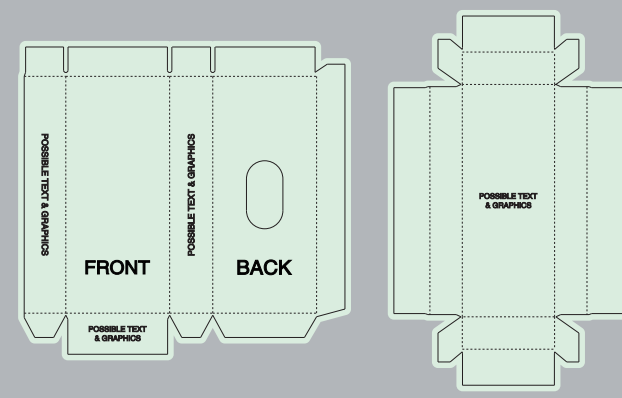

ORDER DETAILS	
MOCKUP NO.	WUFOO.
INQUIRY NO.	INQUIRY_V1
ORDER NO.	
PRODUCT DETAILS	
SIZE	TURNED EDGE PRE ROLL BOXES-2PK-109-26MM
QUANTITY	
BOX PACKING	
VALUE ADDITION	
PRINTING EFFECT	CMYK

- DIE CUT LINE
- - - FOLD LINE
- - - BLEED LINE

REMARKS:
 - Artwork should be submitted in AI, EPS, PDF, CDR, PSD.
 - For JPEG, PNG and PSD please submit your artwork with a minimum of 300dpi

Please see the text and graphic direction guideline below.

VISIBLE AREA

I accept the artwork and understand that any mistakes or omissions is my responsibility.

DATE:

PRINT NAME:

APPROVAL SIGNATURE:

OUTER TURNED EDGE BOX

1.5mm 灰板

INNER TURNED EDGE BOX

1.5mm 灰板

EXAMPLE

OUTER PRINTED STOCK

157g双铜纸

INNER PRINTED STOCK

157g双铜纸

PERFORATED LINE TRAY

210g单铜纸
 注：内托所有的虚线做针孔线
 内托一定要贴在内盒里