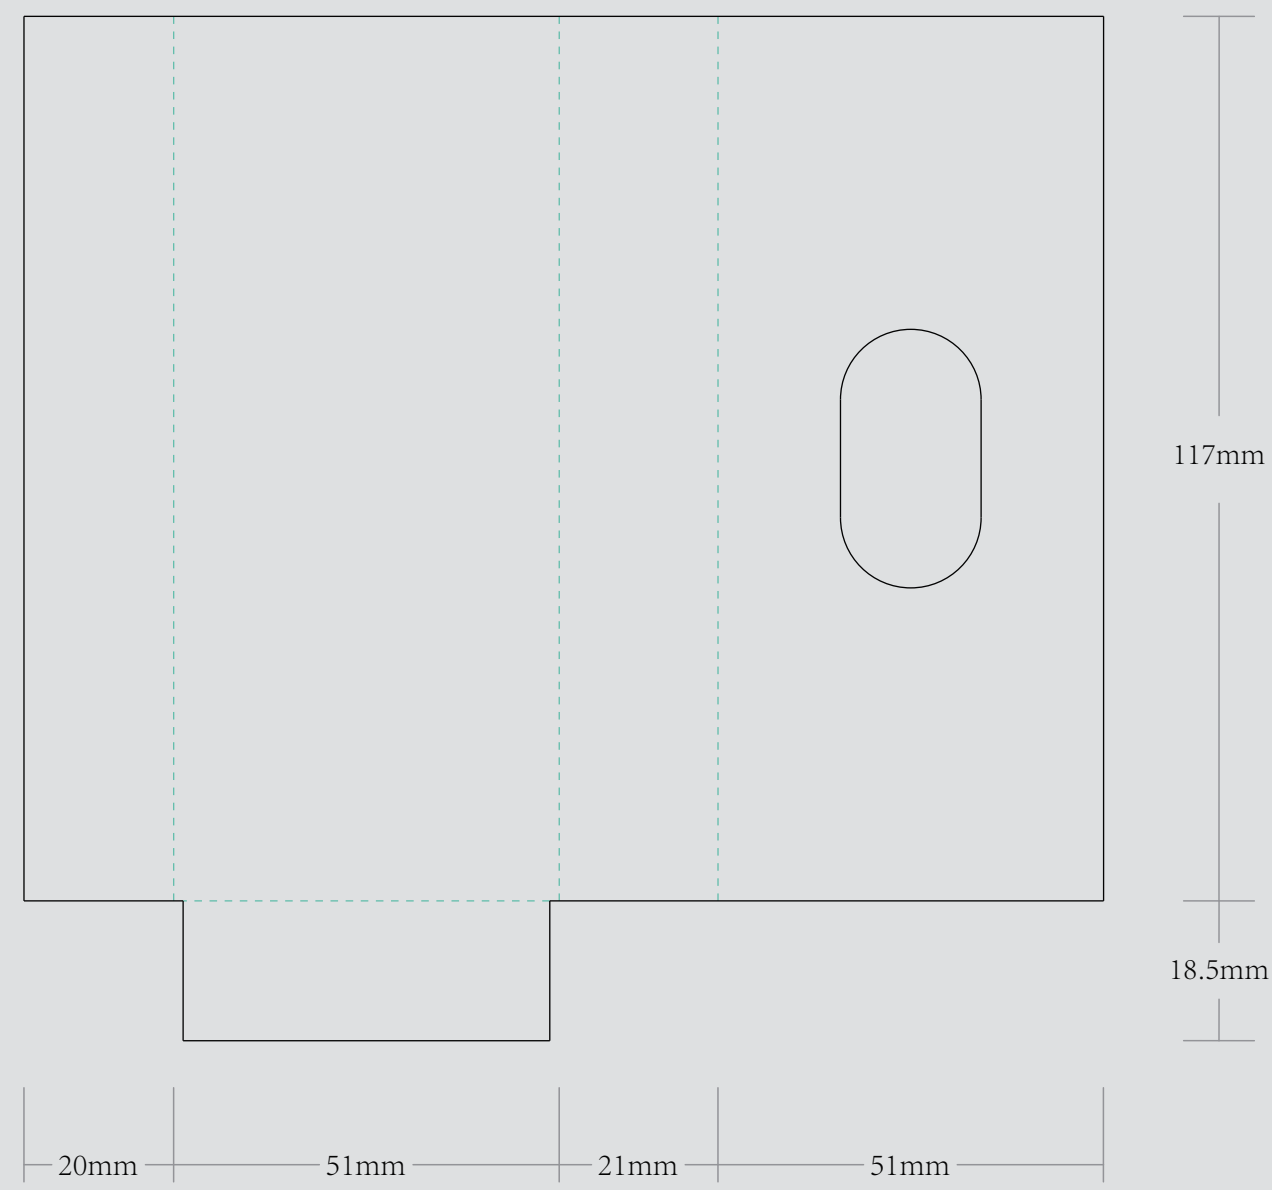

VISIBLE AREA

I accept the artwork and understand that any mistakes or omissions is my responsibility.

DATE:

PRINT NAME:

APPROVAL SIGNATURE:

OUTER TURNED EDGE BOX

1.5mm 灰板

INNER TURNED EDGE BOX

1.5mm 灰板

EXAMPLE

OUTER PRINTED STOCK

157g双铜纸

INNER PRINTED STOCK

157g双铜纸

PERFORATED LINE TRAY

210g单铜纸
 注：内托所有的虚线做针孔线
 内托一定要贴在内盒里