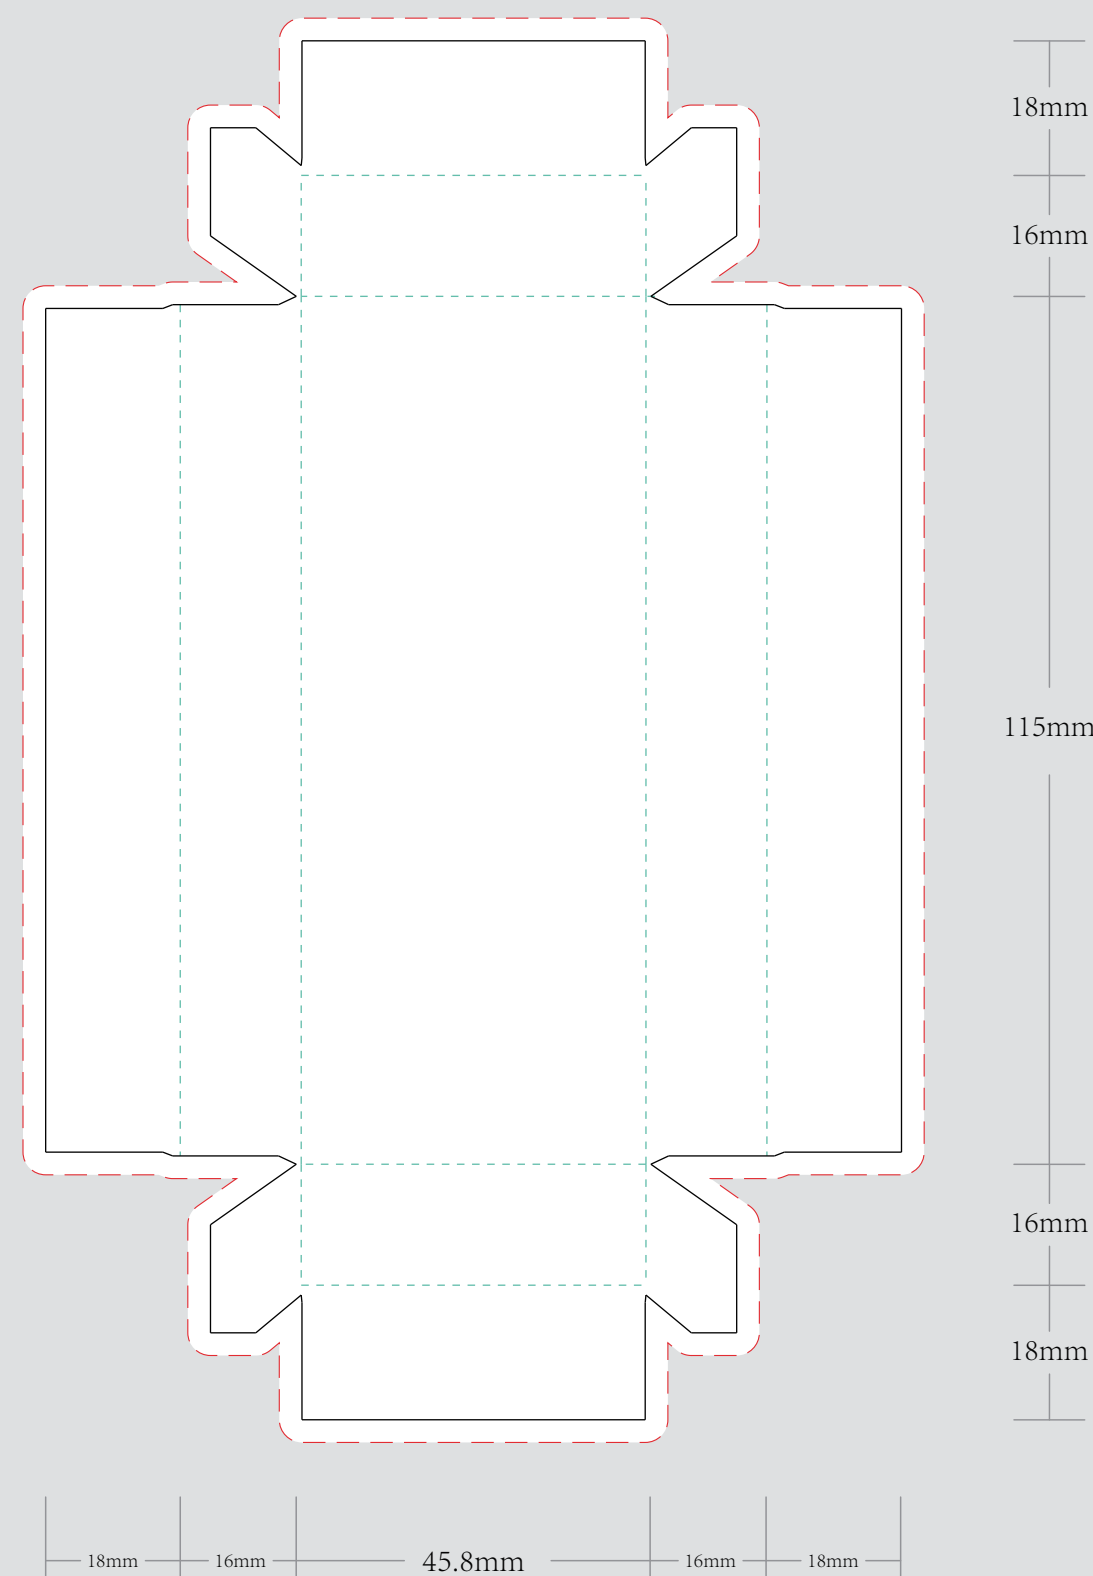

ORDER DETAILS	
MOCKUP NO.	WUFOO.
INQUIRY NO.	INQUIRY_V1
ORDER NO.	
PRODUCT DETAILS	
SIZE	TURNED EDGE PRE ROLL BOXES-2PK-109-26MM
QUANTITY	
BOX PACKING	
VALUE ADDITION	
PRINTING EFFECT	CMYK

- DIE CUT LINE
- - - FOLD LINE
- - - BLEED LINE

VISIBLE AREA

I accept the artwork and understand that any mistakes or omissions is my responsibility.

DATE:

PRINT NAME:

APPROVAL SIGNATURE:

OUTER TURNED EDGE BOX

1.5mm 灰板

INNER TURNED EDGE BOX

1.5mm 灰板

EXAMPLE

OUTER PRINTED STOCK

157g双铜纸

INNER PRINTED STOCK

157g双铜纸

PERFORATED LINE TRAY

210g单铜纸
 注：内托所有的虚线做针孔线
 内托一定要贴在内盒里