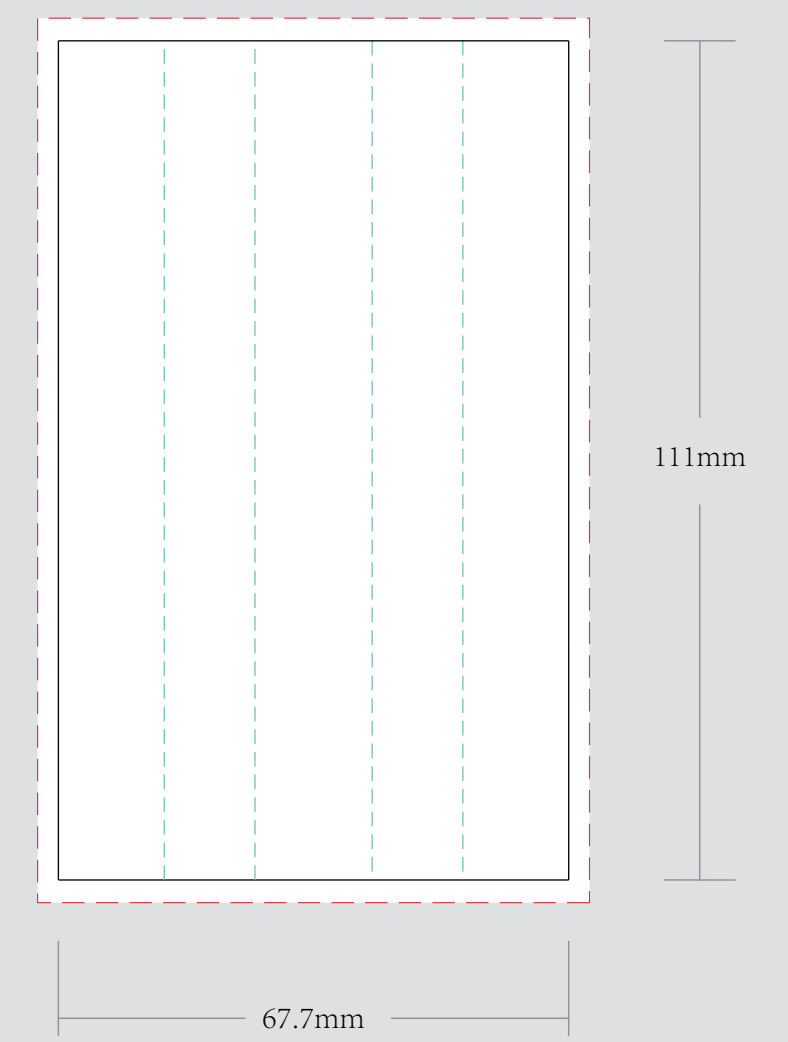

VISIBLE AREA

I accept the artwork and understand that any mistakes or omissions is my responsibility.

DATE:

PRINT NAME:

APPROVAL SIGNATURE:

OUTER TURNED EDGE BOX

1.5mm 灰板

INNER TURNED EDGE BOX

1.5mm 灰板

EXAMPLE

OUTER PRINTED STOCK

157g双铜纸

INNER PRINTED STOCK

157g双铜纸

PERFORATED LINE TRAY

210g单铜纸
 注：内托所有的虚线做针孔线
 内托一定要贴在内盒里