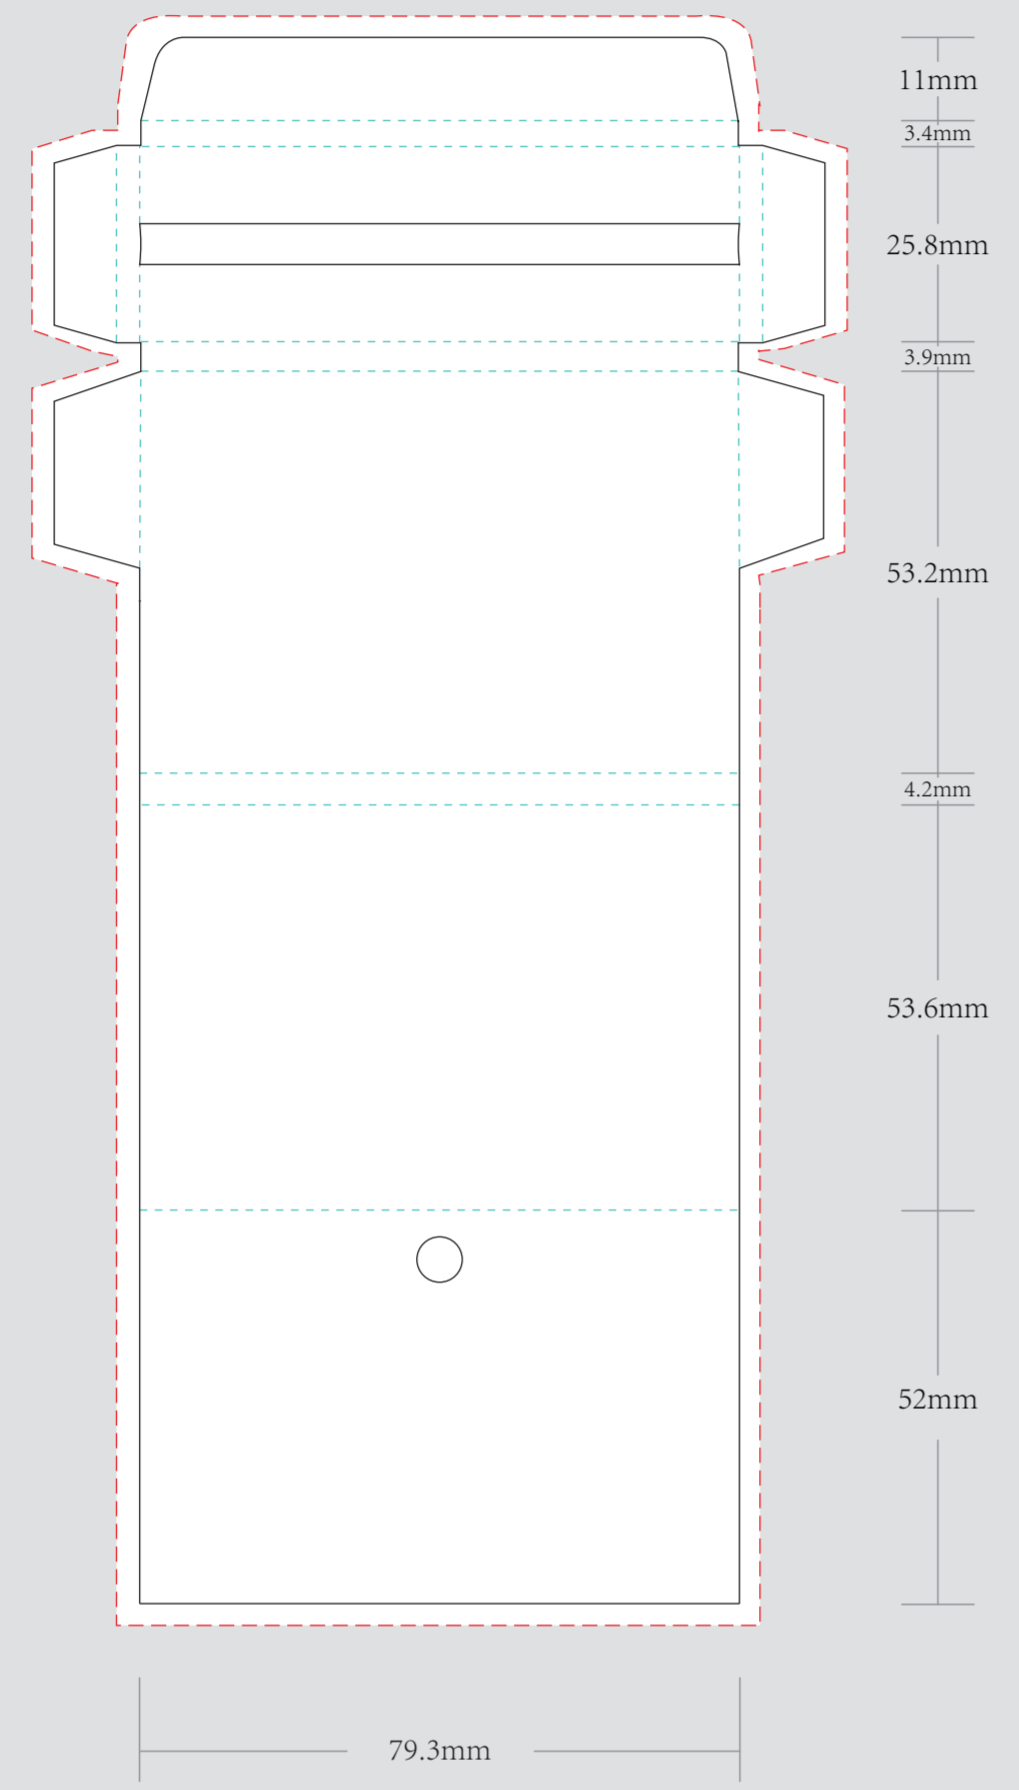

ORDER DETAILS	
MOCKUP NO.	WUFOO.
INQUIRY NO.	INQUIRY.V1
ORDER NO.	
PRODUCT DETAILS	
SIZE	TIPS-MAG-ROUND-O&Q
PAPER TYPE	
QUANTITY	
BOX PACKING	22 BOOKLETS PER BOX
VALUE ADDITION	
PRINTING EFFECT	CMYK

_____ DIE CUT LINE
- - - - - FOLD LINE
- - - - - BLEED LINE

REMARKS:
- Artwork should be submitted in AI, EPS, PDF, CDR, PSD.
- For JPEG, PNG and PSD please submit your artwork with a minimum of 300dpi

IMPORTANT PLEASE READ BELOW:

- These template should only be used for RUSH ORDERS and our LOW MINIMUM program
- Please send us your artwork in Adobe illustrator format with all font/text converted into image.
- Printing on the display box is only one side.
- Display box come in a kraft brown box.

☐ I accept the artwork and understand that any mistakes or omissions is my responsibility.
DATE: .....
PRINT NAME: .....
APPROVAL SIGNATURE: .....

OUTSIDE