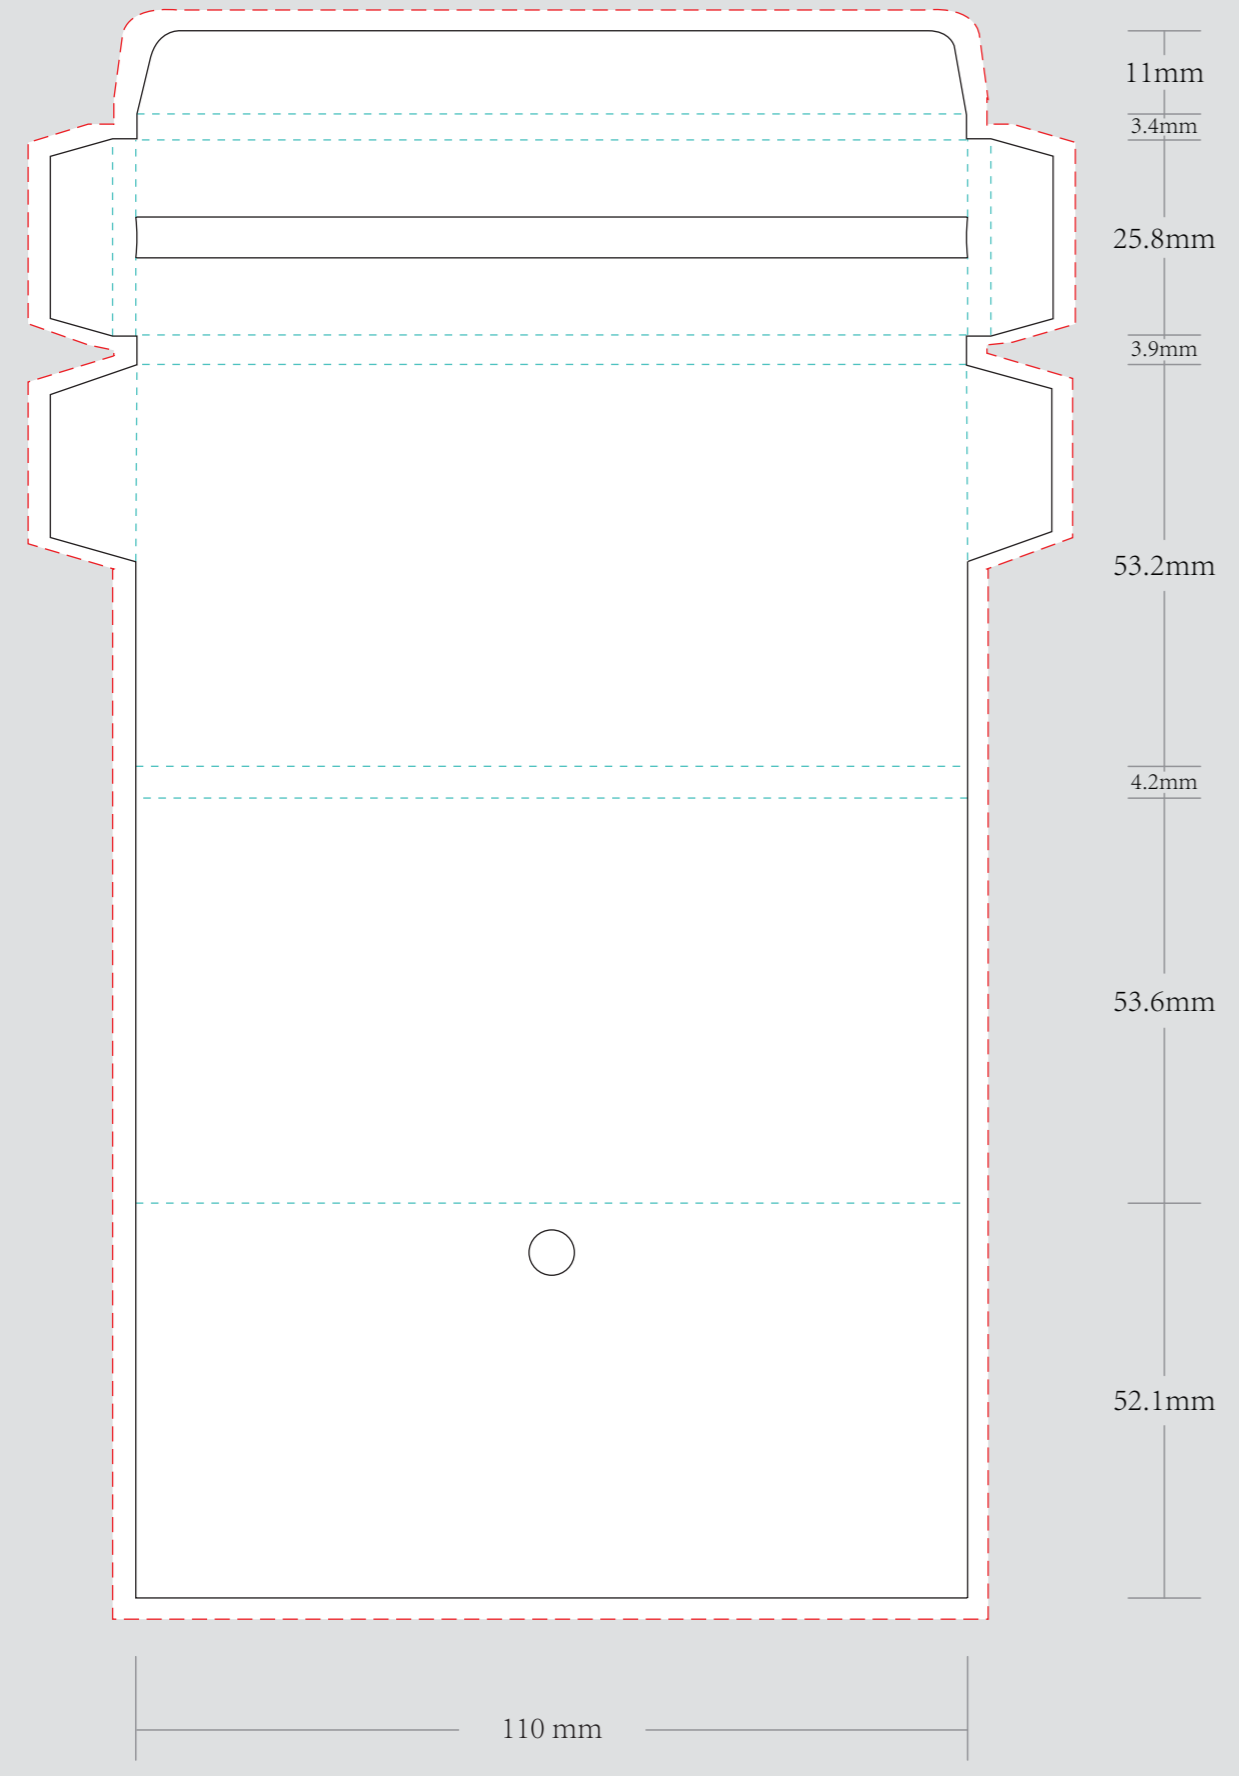

ORDER DETAILS	
MOCKUP NO.	WUFOO.
INQUIRY NO.	INQUIRY.V1
ORDER NO.	
PRODUCT DETAILS	
SIZE	TIPS-MAG-ROUND-KSS
PAPER TYPE	
QUANTITY	
BOX PACKING	22 BOOKLETS PER BOX
VALUE ADDITION	
PRINTING EFFECT	CMYK

_____ DIE CUT LINE
- - - - - FOLD LINE
- - - - - BLEED LINE

REMARKS:
- Artwork should be submitted in AI, EPS, PDF, CDR, PSD.
- For JPEG, PNG and PSD please submit your artwork with a minimum of 300dpi

IMPORTANT PLEASE READ BELOW:

- These template should only be used for RUSH ORDERS and our LOW MINIMUM program
- Please send us your artwork in Adobe illustrator format with all font/text converted into image.
- Printing on the display box is only one side.
- Display box come in a kraft brown box.

☐ I accept the artwork and understand that any mistakes or omissions is my responsibility.
DATE: .....
PRINT NAME: .....
APPROVAL SIGNATURE: .....

OUTSIDE