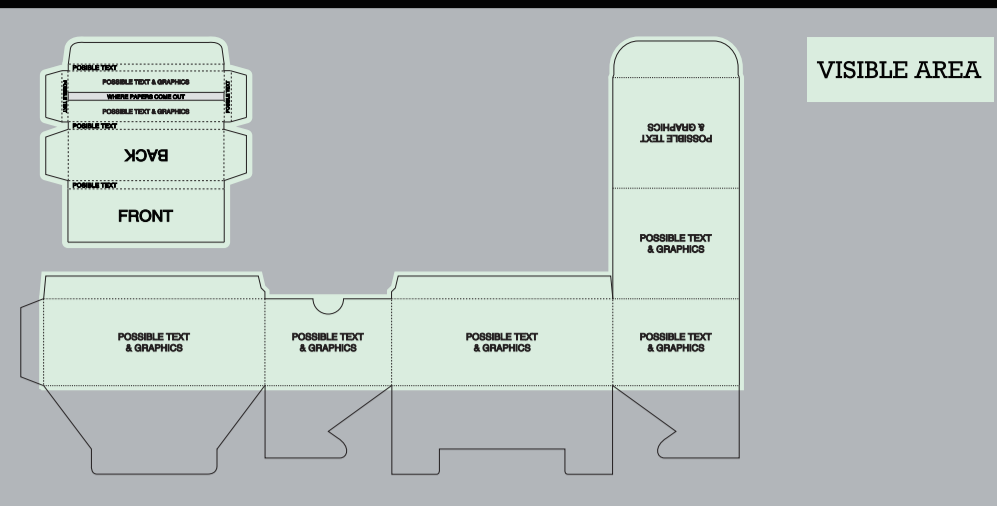

ORDER DETAILS	
MOCKUP NO.	WUFOO.
INQUIRY NO.	INQUIRY.V1
ORDER NO.	
PRODUCT DETAILS	
SIZE	KING SLIM SIZE (KSS)
PAPER TYPE	
QUANTITY	
BOX PACKING	50 BOOKLETS PER BOX
VALUE ADDITION	
PRINTING EFFECT	CMYK

 DIE CUT LINE
 FOLD LINE
 BLEED LINE

REMARKS:
 - Artwork should be submitted in AI, EPS, PDF, CDR, PSD.
 - For JPEG, PNG and PSD please submit your artwork with a minimum of 300dpi

- IMPORTANT PLEASE READ BELOW:**
- These template should only be used for RUSH ORDERS and our LOW MINIMUM program
 - Please send us your artwork in Adobe illustrator format with all font/text converted into image.
 - Printing on the display box is only one side.
 - Display box come in a kraft brown box.