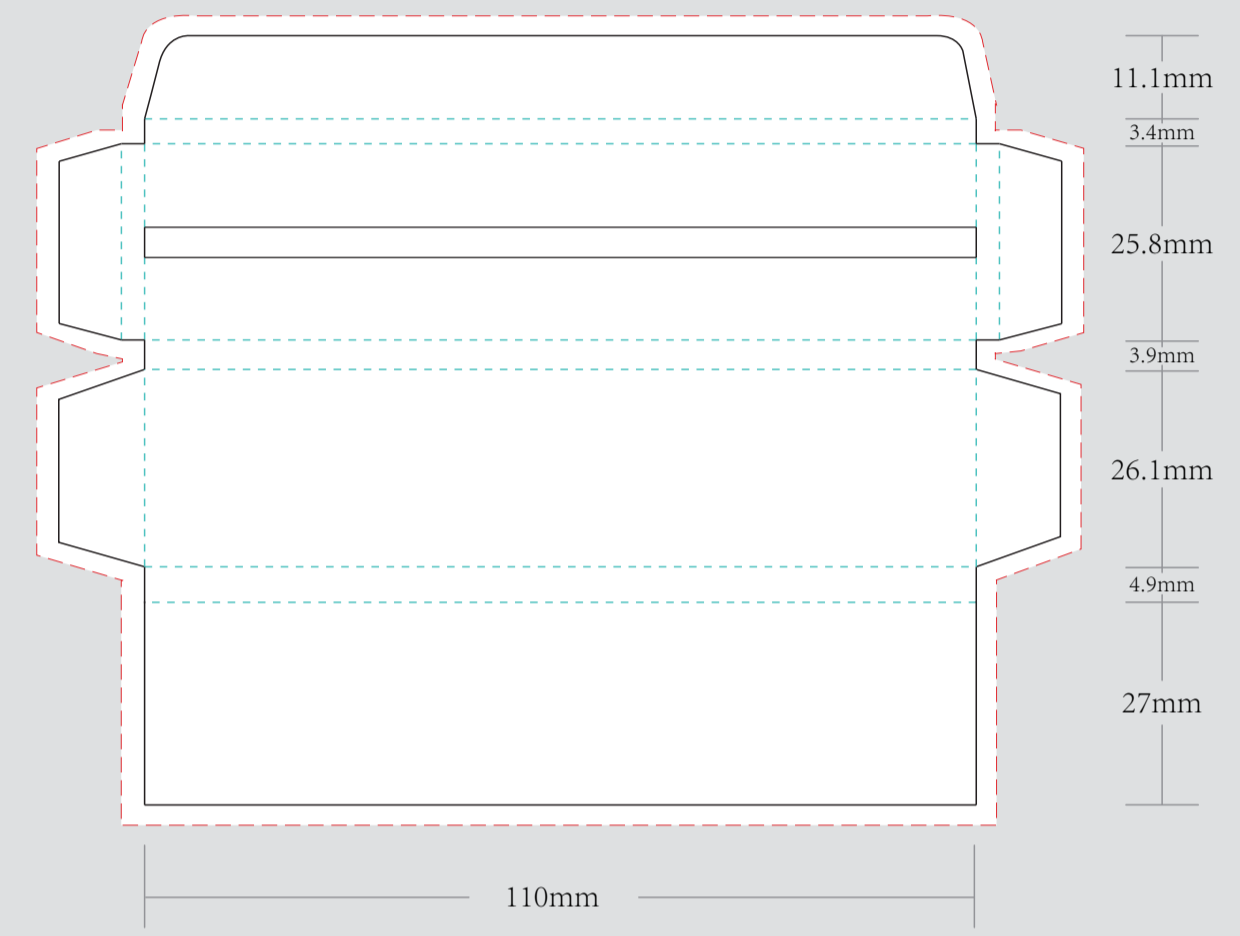

ORDER DETAILS	
MOCKUP NO.	WUFOO.
INQUIRY NO.	INQUIRY.V1
ORDER NO.	
PRODUCT DETAILS	
SIZE	KING SLIM SIZE (KSS)
PAPER TYPE	
QUANTITY	
BOX PACKING	50 BOOKLETS PER BOX
VALUE ADDITION	
PRINTING EFFECT	CMYK

DIE CUT LINE
FOLD LINE
BLEED LINE

REMARKS:
- Artwork should be submitted in AI, EPS, PDF, CDR, PSD.
- For JPEG, PNG and PSD please submit your artwork with a minimum of 300dpi

1. **IMPORTANT PLEASE READ BELOW:**
2. These template should only be used for RUSH ORDERS and our LOW MINIMUM program
   - Please send us your artwork in Adobe illustrator format with all font/text converted into image.
   - Printing on the display box is only one side.
   - Display box come in a kraft brown box.

☐ I accept the artwork and understand that any mistakes or omissions is my responsibility.
DATE: .....
PRINT NAME: .....
APPROVAL SIGNATURE: .....

OUTSIDE

DISPLAY BOX