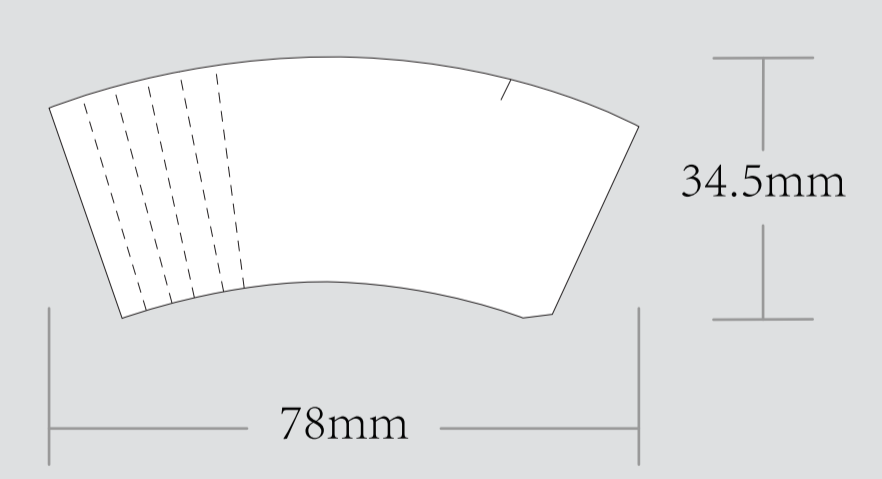

ORDER DETAILS	
MOCKUP NO.	WUFOO.
INQUIRY NO.	INQUIRY.V1
ORDER NO.	
PRODUCT DETAILS	
CONE SIZE	DOG WALKER / QUARTER SIZE / 98 SIZE / KING SIZE
TIPS SIZE	30 MM
PAPER TYPE	
QUANTITY	
BOX PACKING	900 CONES A BOX
PRINTING EFFECT	CMYK

I accept the artwork and understand that any mistakes or omissions is my responsibility.
 DATE:
 PRINT NAME:
 APPROVAL SIGNATURE:

CHOOSE CONE SIZE AS BELOW:

EXAMPLE

THIS 3D MOCK UP IS JUST AN EXAMPLE AND NOT AN ACTUAL

TIPS/CRUTCH

30mm TIPS/CRUTCH

BOX ASSEMBLED