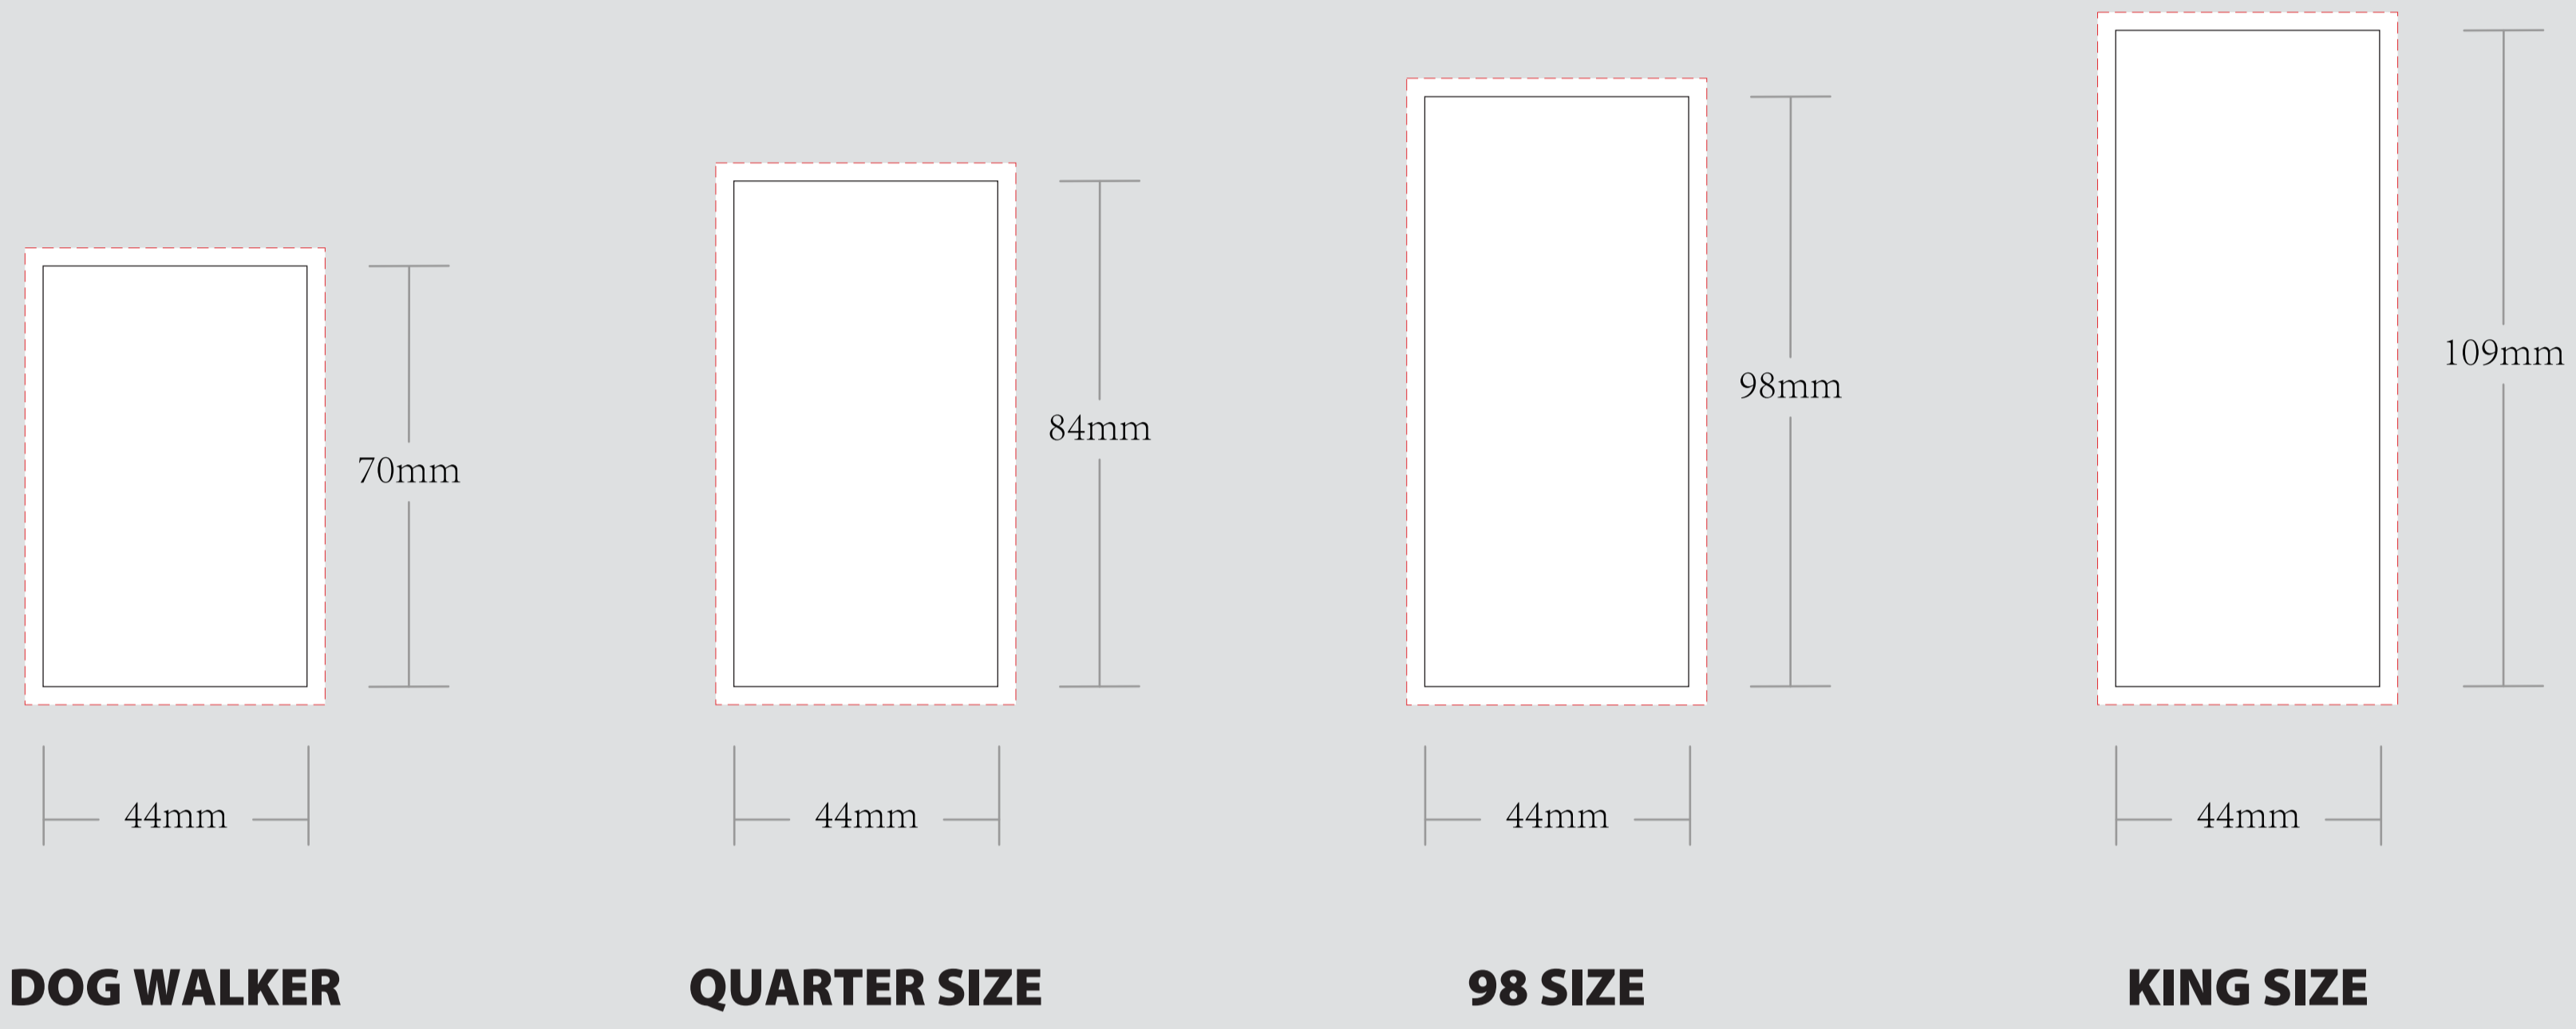

ORDER DETAILS	
MOCKUP NO.	WUFOO.
INQUIRY NO.	INQUIRY.V1
ORDER NO.	
PRODUCT DETAILS	
CONE SIZE	DOG WALKER / QUARTER SIZE / 98 SIZE / KING SIZE
TIPS SIZE	30 MM
PAPER TYPE	
QUANTITY	
BOX PACKING	900 CONES A BOX
PRINTING EFFECT	CMYK

REMARKS:
- Artwork should be submitted in AI, EPS, PDF, CDR, PSD.
- For JPEG, PNG and PSD please submit your artwork with a minimum of 300dpi

Please see the text and graphic direction guideline below.

☐ I accept the artwork and understand that any mistakes or omissions is my responsibility.
DATE: .....
PRINT NAME: .....
APPROVAL SIGNATURE: .....

CHOOSE CONE SIZE AS BELOW: