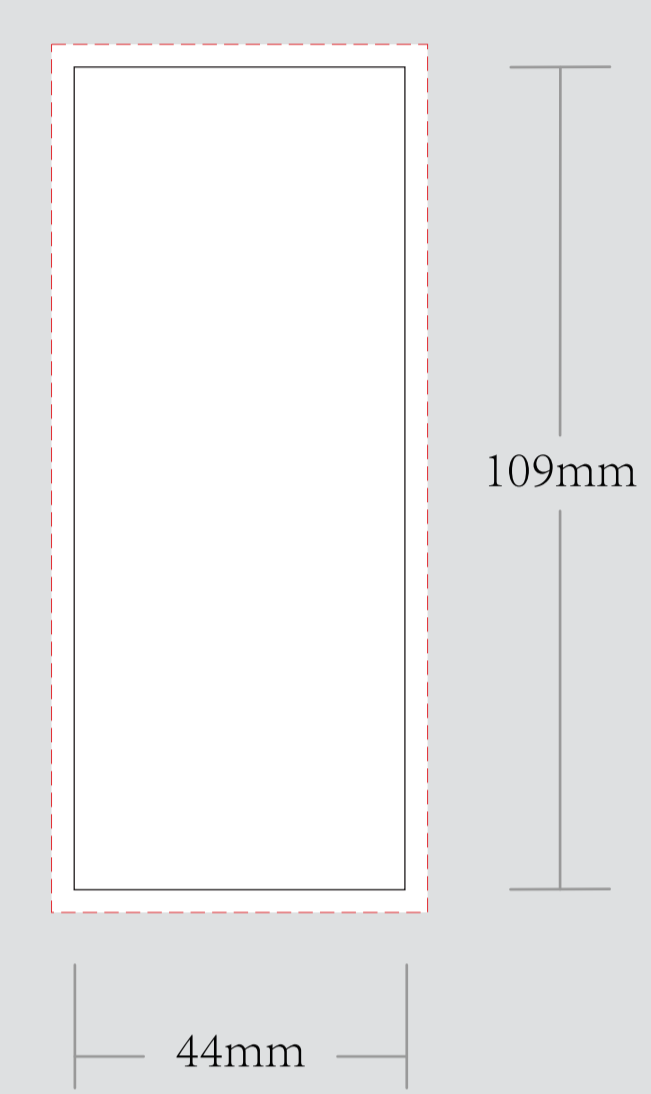

ORDER DETAILS	
MOCKUP NO.	WUFOO.
INQUIRY NO.	INQUIRY.V1
ORDER NO.	
PRODUCT DETAILS	
CONE SIZE	DOG WALKER / QUARTER SIZE / 98 SIZE / KING SIZE
TIPS SIZE	26MM
PAPER TYPE	
QUANTITY	
BOX PACKING	1,000 CONES A BOX
PRINTING EFFECT	CMYK

**—** DIE CUT LINE  
**- - -** FOLD LINE  
**- - - -** BLEED LINE

REMARKS:  
 - Artwork should be submitted in AI, EPS, PDF, CDR, PSD.  
 - For JPEG, PNG and PSD please submit your artwork with a minimum of 300dpi

## CHOOSE CONE SIZE AS BELOW:

**DOG WALKER**

**QUARTER SIZE**

**98 SIZE**

**KING SIZE**

## TIPS/CRUTCH

**26mm TIPS/CRUTCH**