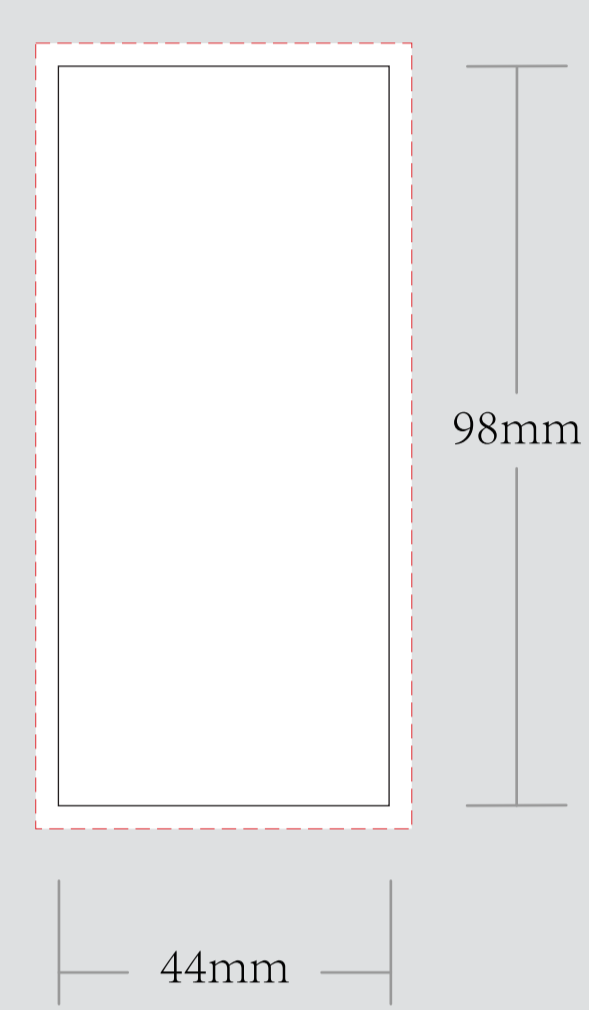

ORDER DETAILS	
MOCKUP NO.	WUFOO.
INQUIRY NO.	INQUIRY.V1
ORDER NO.	
PRODUCT DETAILS	
CONE SIZE	DOG WALKER / QUARTER SIZE / 98 SIZE / KING SIZE
TIPS SIZE	26MM
PAPER TYPE	
QUANTITY	
BOX PACKING	1,000 CONES A BOX
PRINTING EFFECT	CMYK

**—** DIE CUT LINE  
**- - -** FOLD LINE  
**- - - -** BLEED LINE

REMARKS:  
 - Artwork should be submitted in AI, EPS, PDF, CDR, PSD.  
 - For JPEG, PNG and PSD please submit your artwork with a minimum of 300dpi

## CHOOSE CONE SIZE AS BELOW:

**DOG WALKER**

**QUARTER SIZE**

**98 SIZE**

**KING SIZE**

## TIPS/CRUTCH

**26mm TIPS/CRUTCH**