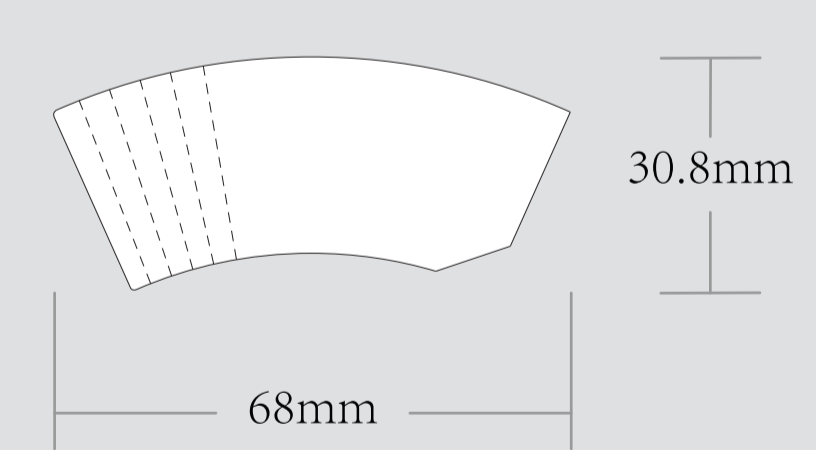

ORDER DETAILS	
MOCKUP NO.	WUFOO.
INQUIRY NO.	INQUIRY.V1
ORDER NO.	
PRODUCT DETAILS	
CONE SIZE	DOG WALKER / QUARTER SIZE / 98 SIZE / KING SIZE
TIPS SIZE	26MM
PAPER TYPE	
QUANTITY	
BOX PACKING	1,000 CONES A BOX
PRINTING EFFECT	CMYK

## CHOOSE CONE SIZE AS BELOW:

**DOG WALKER**

**QUARTER SIZE**

**98 SIZE**

**KING SIZE**

## EXAMPLE

THIS 3D MOCK UP IS JUST AN EXAMPLE AND NOT AN ACTUAL

## TIPS/CRUTCH

**26mm TIPS/CRUTCH**