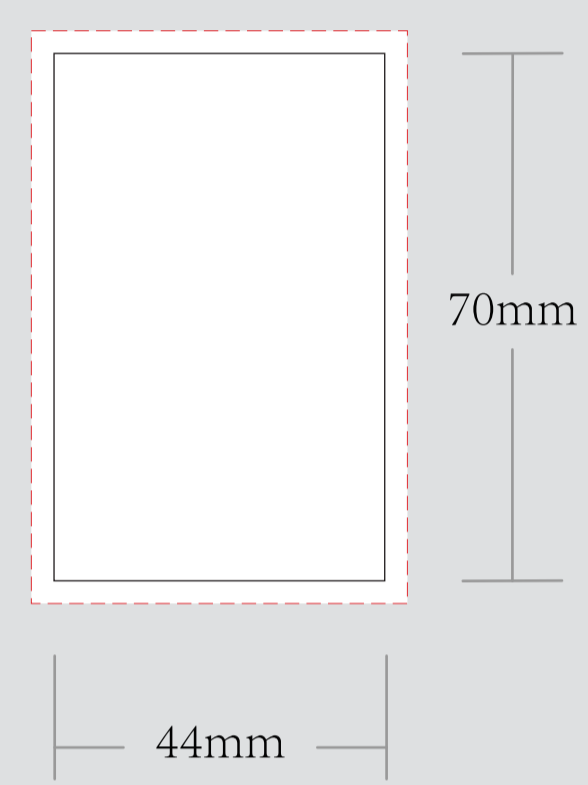

ORDER DETAILS	
MOCKUP NO.	WUFOO.
INQUIRY NO.	INQUIRY.V1
ORDER NO.	
PRODUCT DETAILS	
CONE SIZE	DOG WALKER / QUARTER SIZE / 98 SIZE / KING SIZE
TIPS SIZE	26MM
PAPER TYPE	
QUANTITY	
BOX PACKING	1,000 CONES A BOX
PRINTING EFFECT	CMYK

**—** DIE CUT LINE  
**- - -** FOLD LINE  
**- - - -** BLEED LINE

REMARKS:  
 - Artwork should be submitted in AI, EPS, PDF, CDR, PSD.  
 - For JPEG, PNG and PSD please submit your artwork with a minimum of 300dpi

## CHOOSE CONE SIZE AS BELOW:

**DOG WALKER**

**QUARTER SIZE**

**98 SIZE**

**KING SIZE**

## TIPS/CRUTCH

**26mm TIPS/CRUTCH**