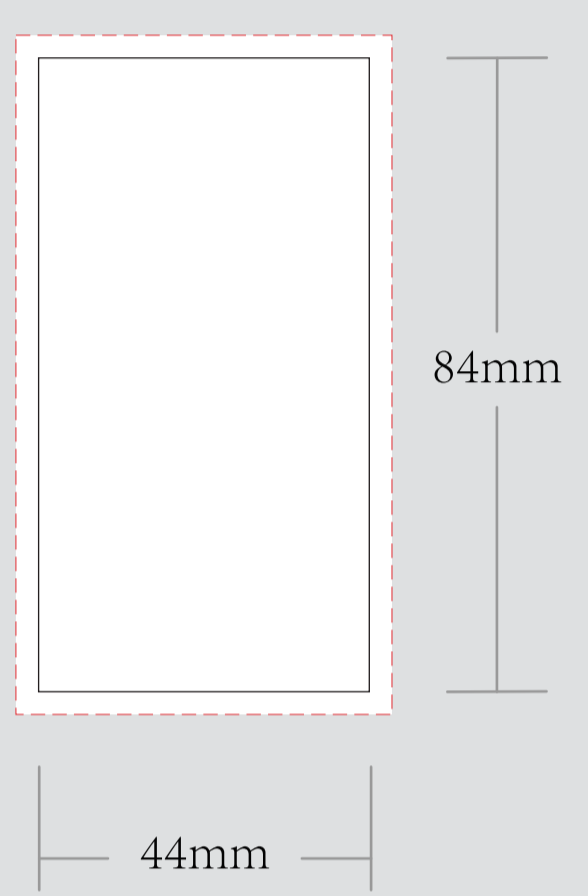

ORDER DETAILS	
MOCKUP NO.	WUFOO.
INQUIRY NO.	INQUIRY.V1
ORDER NO.	
PRODUCT DETAILS	
CONE SIZE	DOG WALKER / QUARTER SIZE / 98 SIZE / KING SIZE
TIPS SIZE	26MM
PAPER TYPE	
QUANTITY	
BOX PACKING	1,000 CONES A BOX
PRINTING EFFECT	CMYK

**—** DIE CUT LINE  
**- - -** FOLD LINE  
**- - - -** BLEED LINE

REMARKS:  
 - Artwork should be submitted in AI, EPS, PDF, CDR, PSD.  
 - For JPEG, PNG and PSD please submit your artwork with a minimum of 300dpi

## CHOOSE CONE SIZE AS BELOW:

**DOG WALKER**

**QUARTER SIZE**

**98 SIZE**

**KING SIZE**

## TIPS/CRUTCH

**26mm TIPS/CRUTCH**