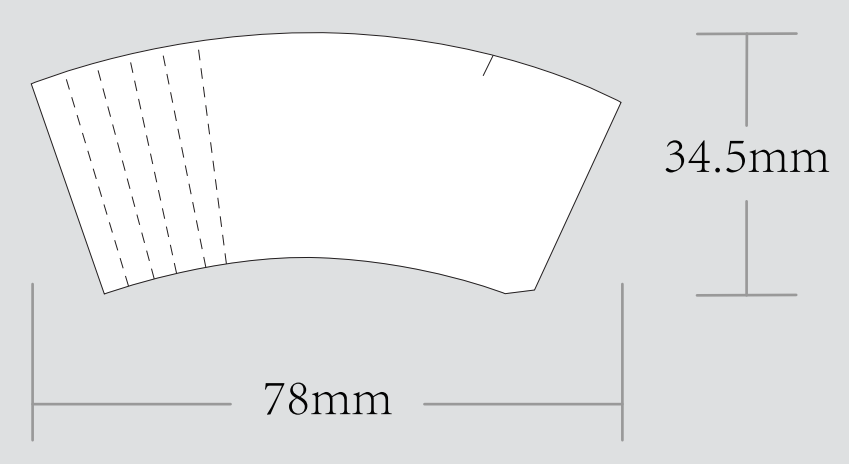

ORDER DETAILS	
MOCKUP NO.	WUFOO.
INQUIRY NO.	INQUIRY_V1
ORDER NO.	
PRODUCT DETAILS	
CONE SIZE	DOG WALKER / QUARTER SIZE / 98 SIZE / KING SIZE
TIPS SIZE	30 MM
PAPER TYPE	
QUANTITY	
BOX PACKING	900 CONES A BOX
PRINTING EFFECT	CMYK

I accept the artwork and understand that any mistakes or omissions is my responsibility.
 DATE:
 PRINT NAME:
 APPROVAL SIGNATURE:

CHOOSE CONE SIZE AS BELOW:

DOG WALKER QUARTER SIZE 98 SIZE KING SIZE

EXAMPLE

THIS 3D MOCK UP IS JUST AN EXAMPLE AND NOT AN ACTUAL

TIPS/CRUTCH

30mm TIPS/CRUTCH

OUTSIDE STICKER WRAPPED ON TIPS

印在铝箔贴纸上

BOX ASSEMBLED