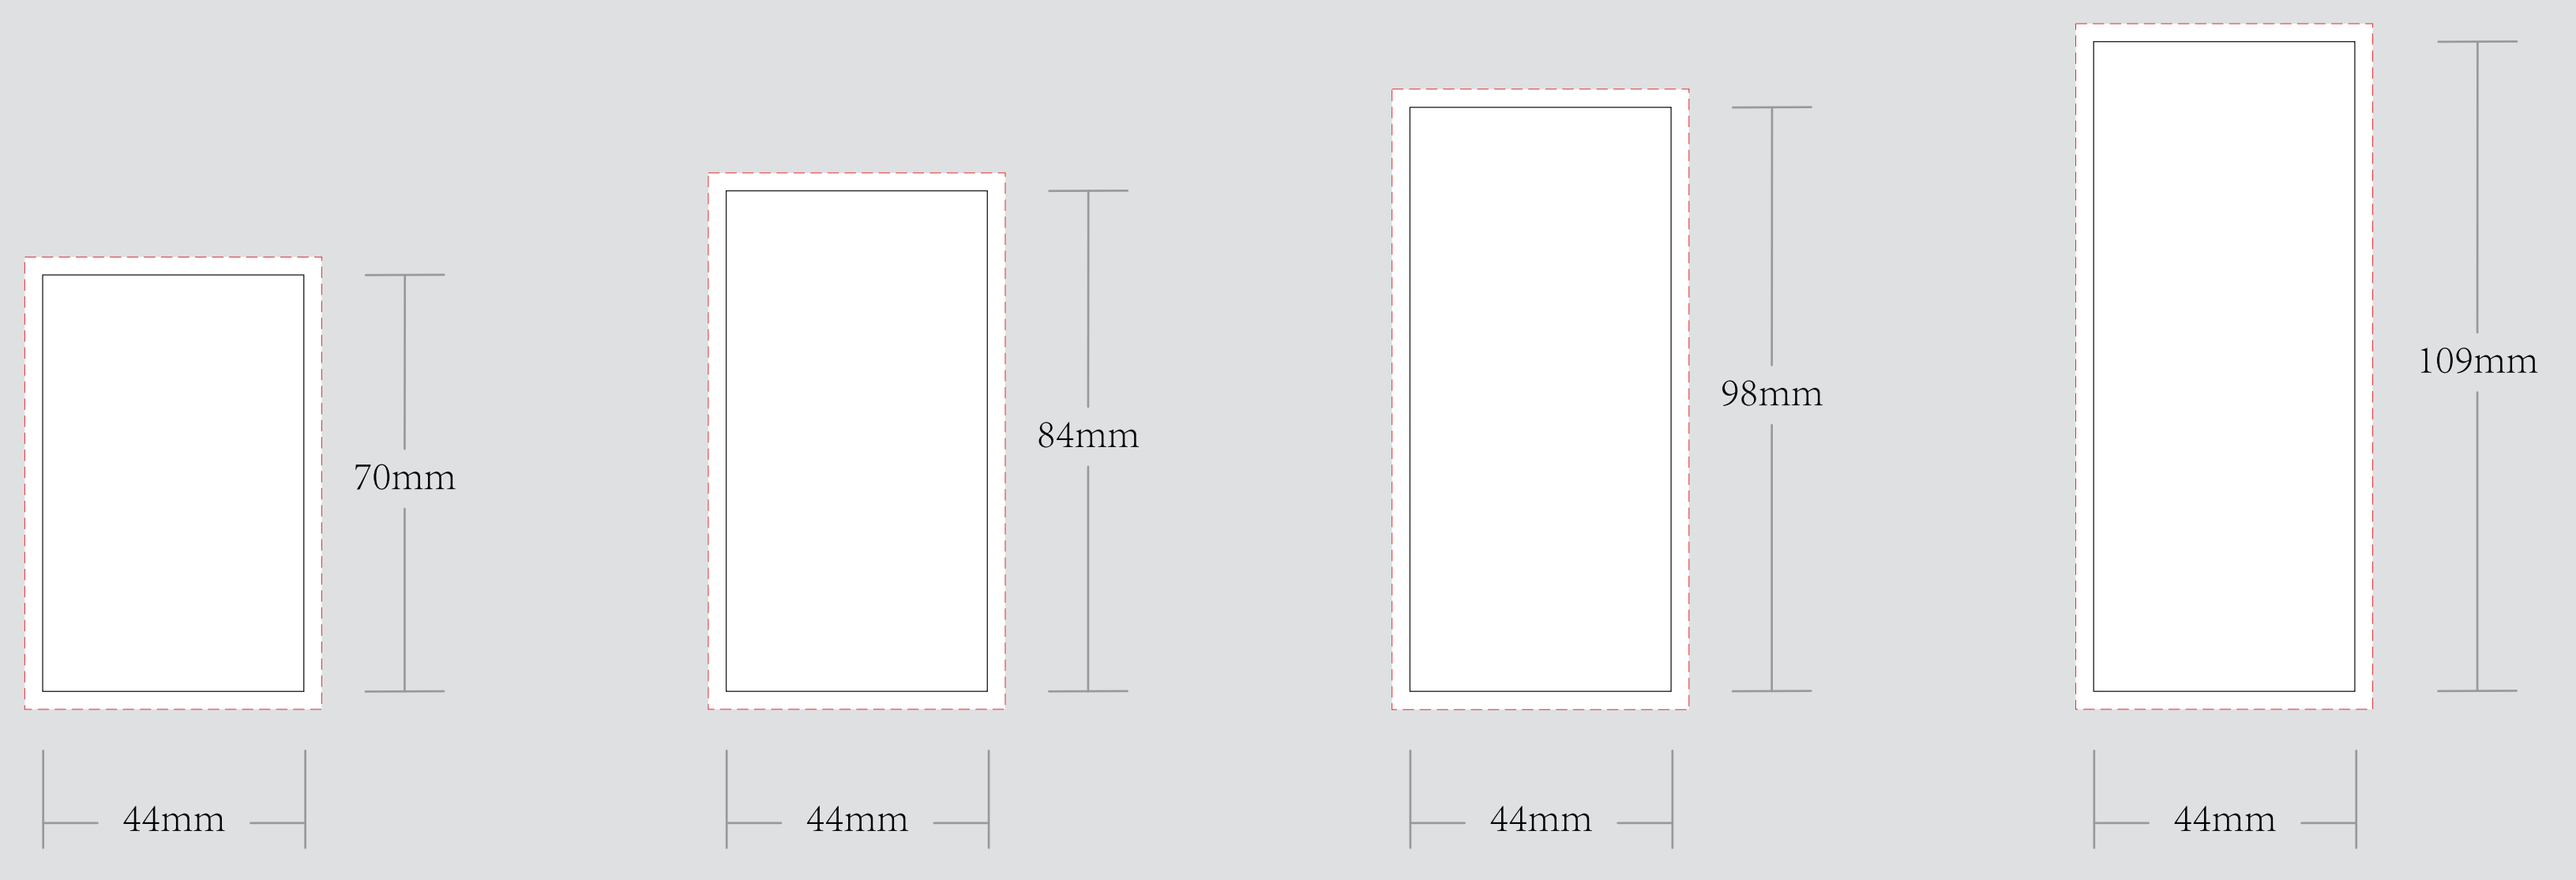

ORDER DETAILS	
MOCKUP NO.	WUFOO.
INQUIRY NO.	INQUIRY_V1
ORDER NO.	
PRODUCT DETAILS	
CONE SIZE	DOG WALKER / QUARTER SIZE / 98 SIZE / KING SIZE
TIPS SIZE	30 MM
PAPER TYPE	
QUANTITY	
BOX PACKING	900 CONES A BOX
PRINTING EFFECT	CMYK

I accept the artwork and understand that any mistakes or omissions is my responsibility.
 DATE:
 PRINT NAME:
 APPROVAL SIGNATURE:

CHOOSE CONE SIZE AS BELOW:

DOG WALKER QUARTER SIZE 98 SIZE KING SIZE

EXAMPLE

THIS 3D MOCK UP IS JUST AN EXAMPLE AND NOT AN ACTUAL

TIPS/CRUTCH

30mm TIPS/CRUTCH

OUTSIDE STICKER WRAPPED ON TIPS

印在铝箔贴纸上

BOX ASSEMBLED