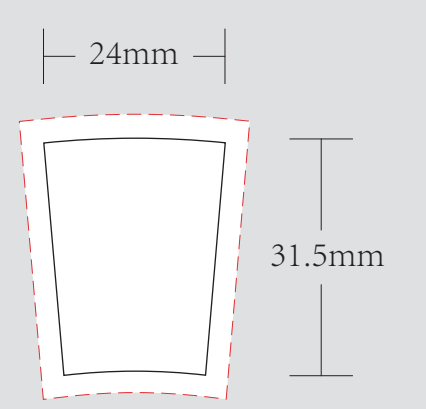

ORDER DETAILS	
MOCKUP NO.	WUFOO.
INQUIRY NO.	INQUIRY_V1
ORDER NO.	
PRODUCT DETAILS	
CONE SIZE	DOG WALKER / QUARTER SIZE / 98 SIZE / KING SIZE
TIPS SIZE	30 MM
PAPER TYPE	
QUANTITY	
BOX PACKING	900 CONES A BOX
PRINTING EFFECT	CMYK

I accept the artwork and understand that any mistakes or omissions is my responsibility.
 DATE:
 PRINT NAME:
 APPROVAL SIGNATURE:

CHOOSE CONE SIZE AS BELOW:

DOG WALKER QUARTER SIZE 98 SIZE KING SIZE

EXAMPLE

THIS 3D MOCK UP IS JUST AN EXAMPLE AND NOT AN ACTUAL

TIPS/CRUTCH

30mm TIPS/CRUTCH

OUTSIDE STICKER WRAPPED ON TIPS

印在铝箔贴纸上

BOX ASSEMBLED