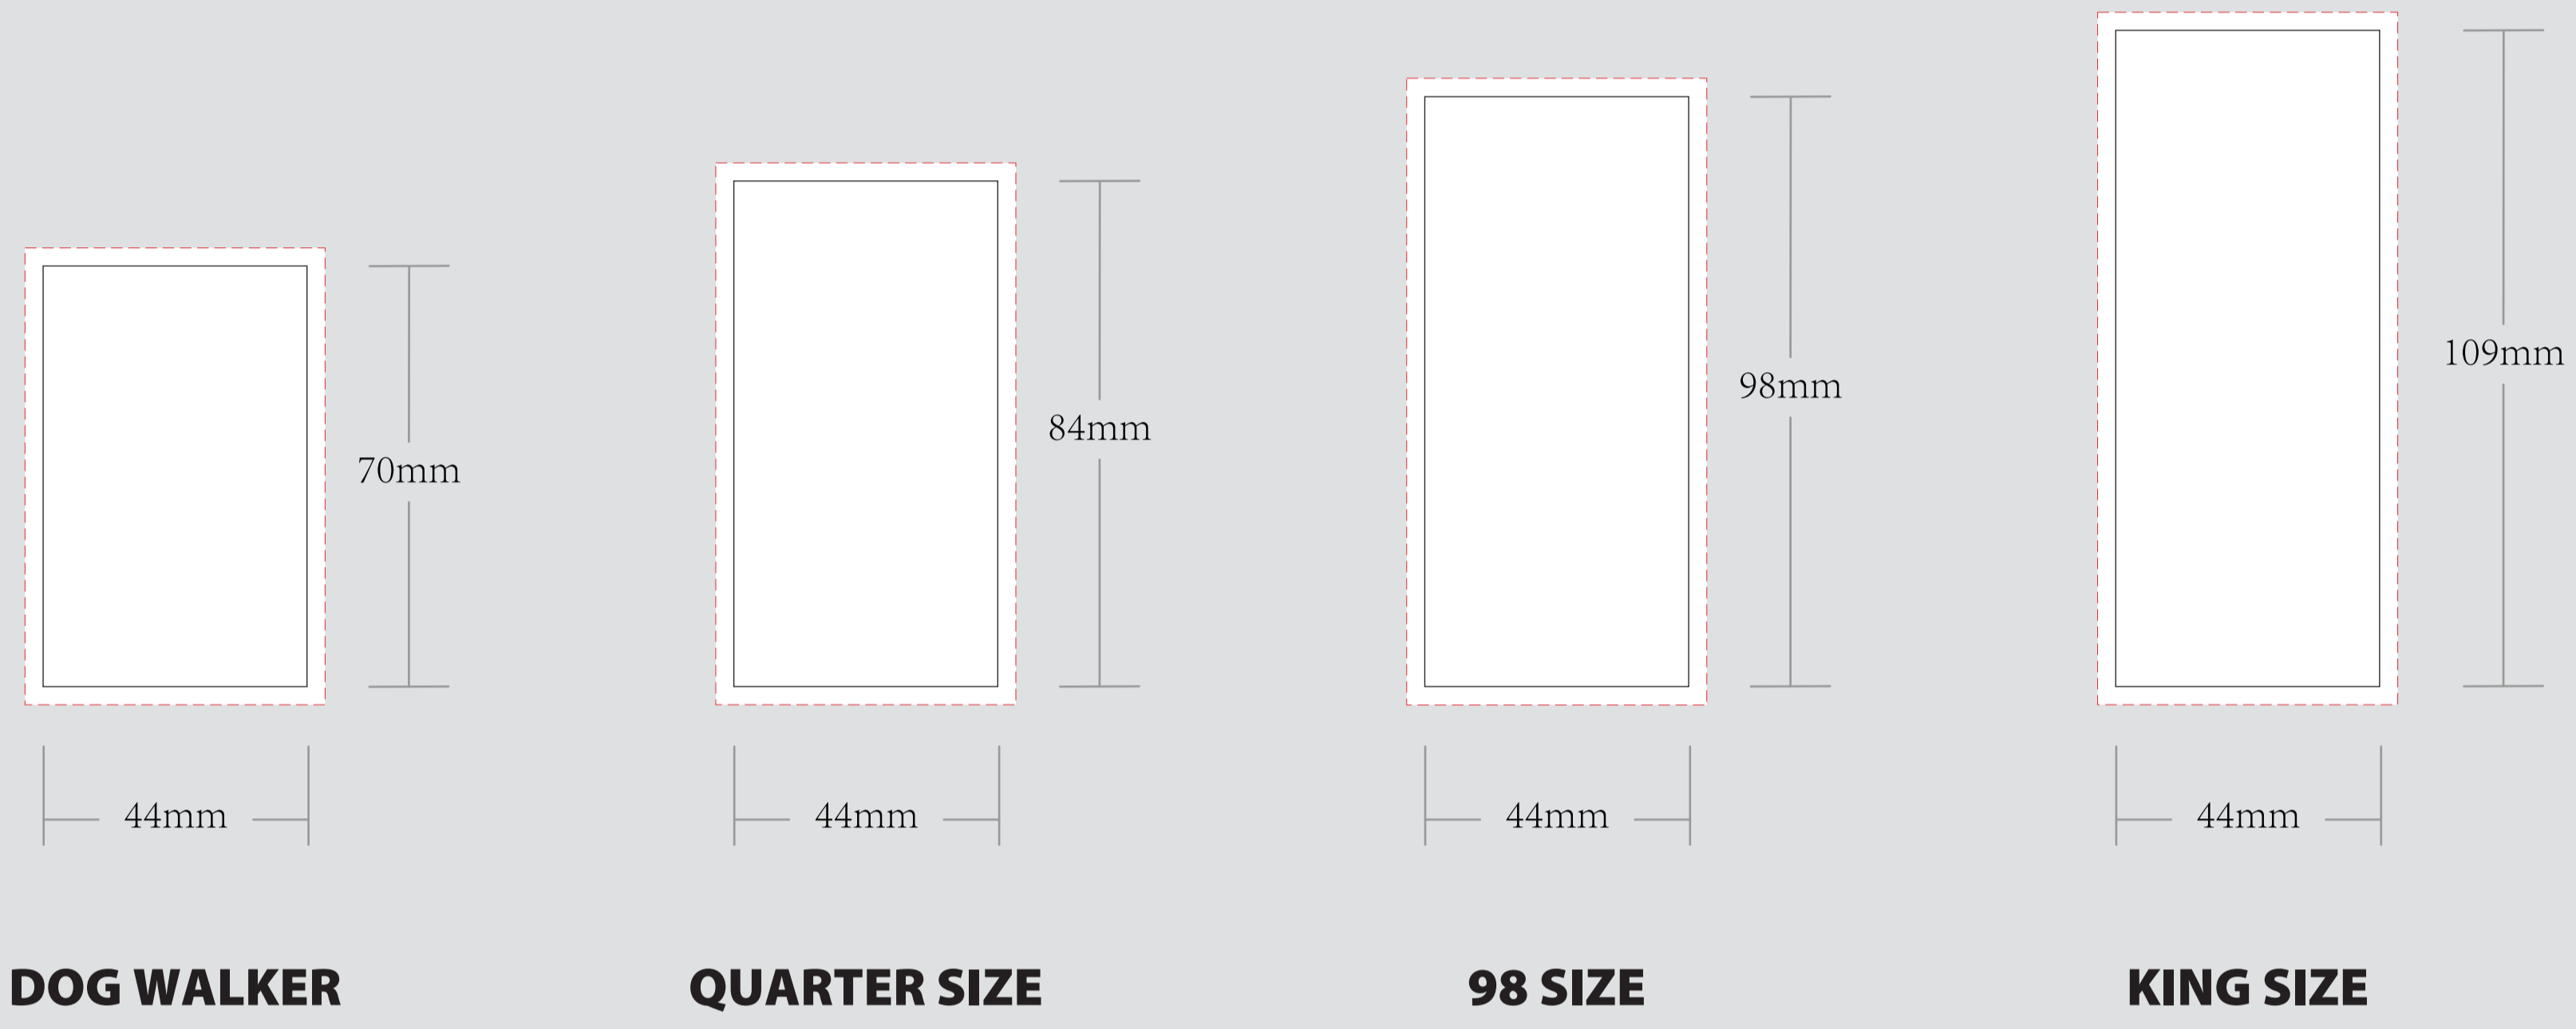

ORDER DETAILS	
MOCKUP NO.	WUFOO.
INQUIRY NO.	INQUIRY.V1
ORDER NO.	
PRODUCT DETAILS	
CONE SIZE	DOG WALKER / QUARTER SIZE / 98 SIZE / KING SIZE
TIPS SIZE	40MM
PAPER TYPE	
QUANTITY	
BOX PACKING	700 CONES A BOX
PRINTING EFFECT	CMYK

REMARKS:
- Artwork should be submitted in AI, EPS, PDF, CDR, PSD.
- For JPEG, PNG and PSD please submit your artwork with a minimum of 300dpi

Please see the text and graphic direction guideline below.

☐ I accept the artwork and understand that any mistakes or omissions is my responsibility.
DATE: .....
PRINT NAME: .....
APPROVAL SIGNATURE: .....

CHOOSE CONE SIZE AS BELOW: