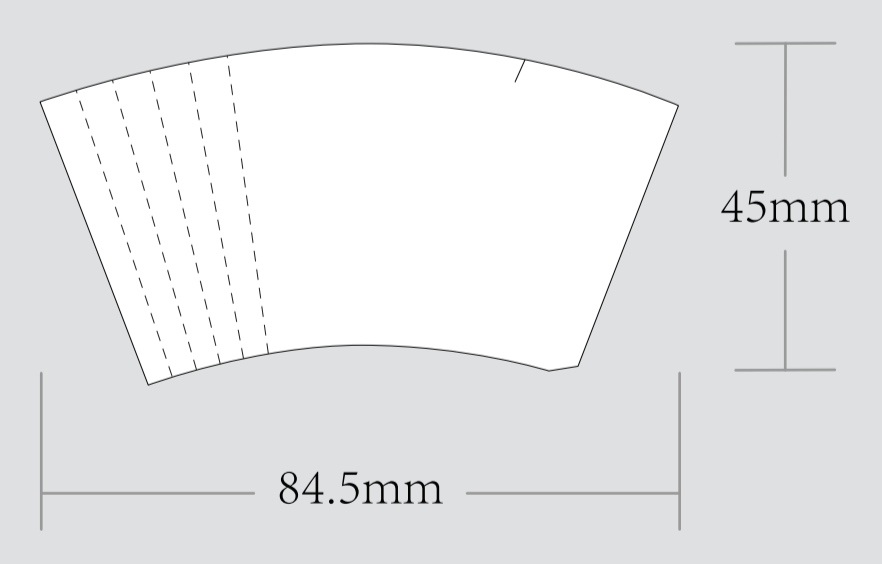

ORDER DETAILS	
MOCKUP NO.	WUFOO.
INQUIRY NO.	INQUIRY.V1
ORDER NO.	
PRODUCT DETAILS	
CONE SIZE	DOG WALKER / QUARTER SIZE / 98 SIZE / KING SIZE
TIPS SIZE	40MM
PAPER TYPE	
QUANTITY	
BOX PACKING	700 CONES A BOX
PRINTING EFFECT	CMYK

I accept the artwork and understand that any mistakes or omissions is my responsibility.
 DATE:
 PRINT NAME:
 APPROVAL SIGNATURE:

CHOOSE CONE SIZE AS BELOW:

EXAMPLE

THIS 3D MOCK UP IS JUST AN EXAMPLE AND NOT AN ACTUAL

TIPS/CRUTCH

40mm TIPS/CRUTCH

OUTSIDE STICKER WRAPPED ON TIPS

印在铝箔贴纸上

BOX ASSEMBLED