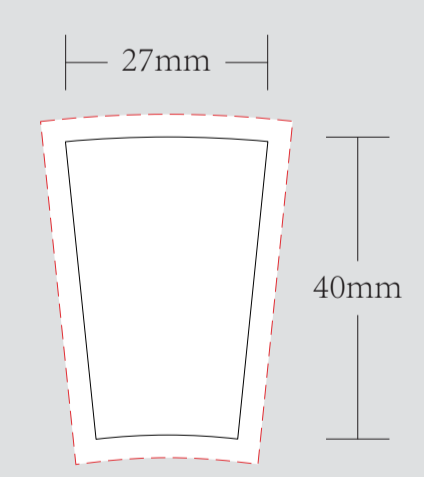

ORDER DETAILS	
MOCKUP NO.	WUFOO.
INQUIRY NO.	INQUIRY.V1
ORDER NO.	
PRODUCT DETAILS	
CONE SIZE	DOG WALKER / QUARTER SIZE / 98 SIZE / KING SIZE
TIPS SIZE	40MM
PAPER TYPE	
QUANTITY	
BOX PACKING	700 CONES A BOX
PRINTING EFFECT	CMYK

I accept the artwork and understand that any mistakes or omissions is my responsibility.
 DATE:
 PRINT NAME:
 APPROVAL SIGNATURE:

CHOOSE CONE SIZE AS BELOW:

EXAMPLE

THIS 3D MOCK UP IS JUST AN EXAMPLE AND NOT AN ACTUAL

TIPS/CRUTCH

40mm TIPS/CRUTCH

OUTSIDE STICKER WRAPPED ON TIPS

印在铝箔贴纸上

BOX ASSEMBLED