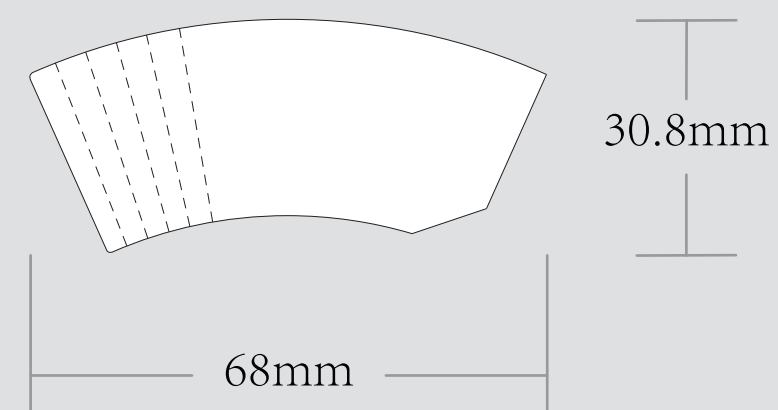

ORDER DETAILS	
MOCKUP NO.	WUFOO.
INQUIRY NO.	INQUIRY_V1
ORDER NO.	
PRODUCT DETAILS	
CONE SIZE	DOG WALKER / QUARTER SIZE / 98 SIZE / KING SIZE
TIPS SIZE	26MM
PAPER TYPE	
QUANTITY	
BOX PACKING	1,000 CONES A BOX
PRINTING EFFECT	CMYK

 DIE CUT LINE
 FOLD LINE
 BLEED LINE

REMARKS:
 - Artwork should be submitted in AI, EPS, PDF, CDR, PSD.
 - For JPEG, PNG and PSD please submit your artwork with a minimum of 300dpi

Please see the text and graphic direction guideline below.

VISIBLE AREA

I accept the artwork and understand that any mistakes or omissions is my responsibility.
 DATE:
 PRINT NAME:
 APPROVAL SIGNATURE:

CHOOSE CONE SIZE AS BELOW:

EXAMPLE

THIS 3D MOCK UP IS JUST AN EXAMPLE AND NOT AN ACTUAL

TIPS/CRUTCH

26mm TIPS/CRUTCH

OUTSIDE STICKER WRAPPED ON TIPS

印在铝箔贴纸上

BOX ASSEMBLED