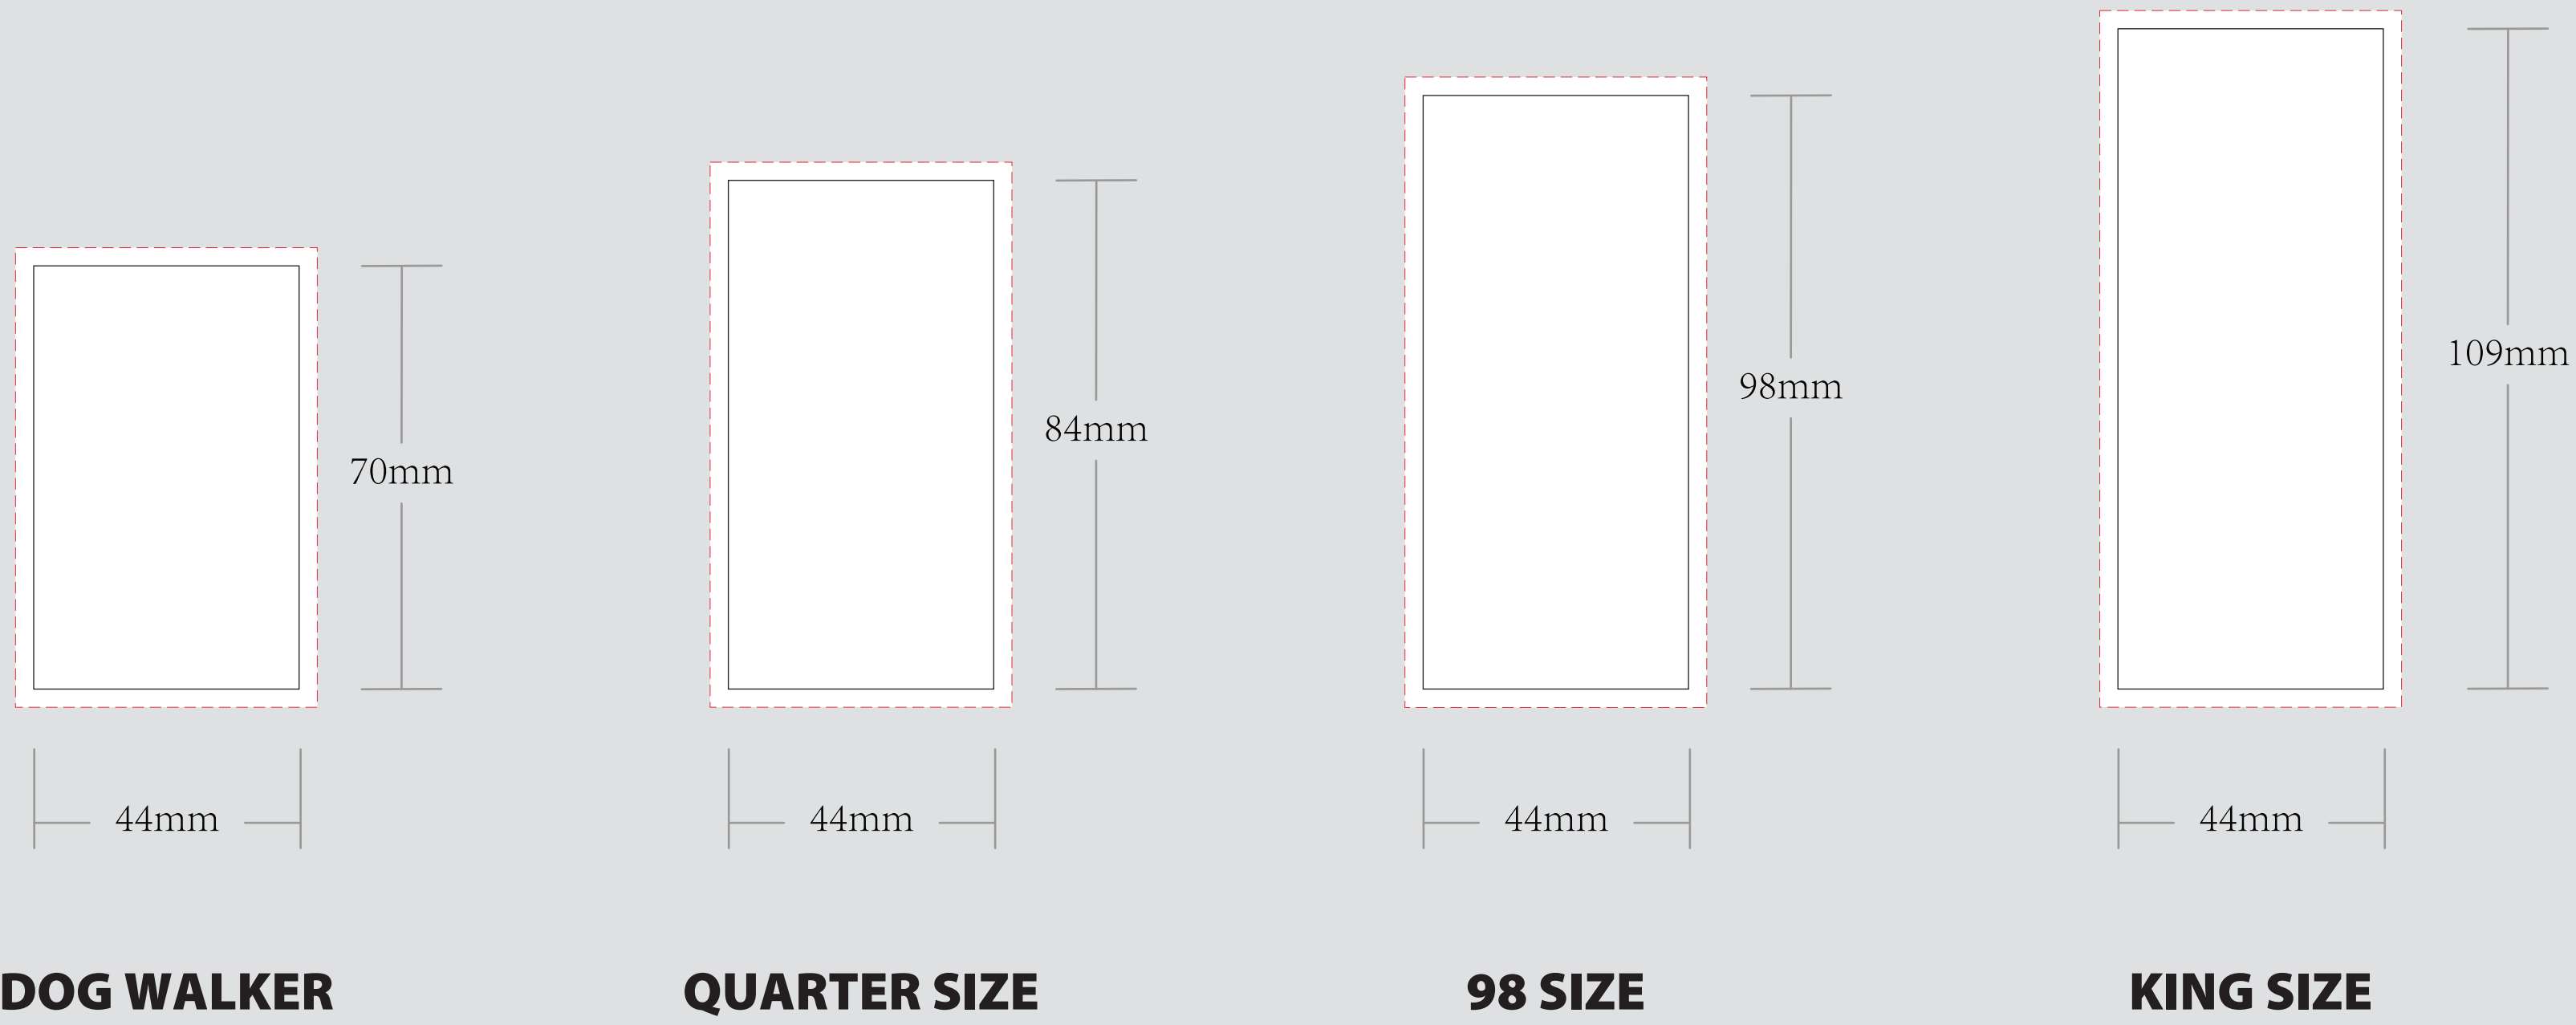

ORDER DETAILS	
MOCKUP NO.	WUFOO.
INQUIRY NO.	INQUIRY_V1
ORDER NO.	
PRODUCT DETAILS	
CONE SIZE	DOG WALKER / QUARTER SIZE / 98 SIZE / KING SIZE
TIPS SIZE	26MM
PAPER TYPE	
QUANTITY	
BOX PACKING	1,000 CONES A BOX
PRINTING EFFECT	CMYK

 DIE CUT LINE
 FOLD LINE
 BLEED LINE

REMARKS:
 - Artwork should be submitted in AI, EPS, PDF, CDR, PSD.
 - For JPEG, PNG and PSD please submit your artwork with a minimum of 300dpi

Please see the text and graphic direction guideline below.

VISIBLE AREA

I accept the artwork and understand that any mistakes or omissions is my responsibility.
 DATE:
 PRINT NAME:
 APPROVAL SIGNATURE:

CHOOSE CONE SIZE AS BELOW:

EXAMPLE

THIS 3D MOCK UP IS JUST AN EXAMPLE AND NOT AN ACTUAL

TIPS/CRUTCH

26mm TIPS/CRUTCH

OUTSIDE STICKER WRAPPED ON TIPS

印在铝箔贴纸上

BOX ASSEMBLED