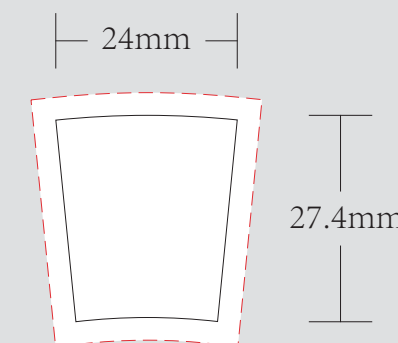

ORDER DETAILS	
MOCKUP NO.	WUFOO.
INQUIRY NO.	INQUIRY_V1
ORDER NO.	
PRODUCT DETAILS	
CONE SIZE	DOG WALKER / QUARTER SIZE / 98 SIZE / KING SIZE
TIPS SIZE	26MM
PAPER TYPE	
QUANTITY	
BOX PACKING	1,000 CONES A BOX
PRINTING EFFECT	CMYK

 DIE CUT LINE
 FOLD LINE
 BLEED LINE

REMARKS:
 - Artwork should be submitted in AI, EPS, PDF, CDR, PSD.
 - For JPEG, PNG and PSD please submit your artwork with a minimum of 300dpi

Please see the text and graphic direction guideline below.

VISIBLE AREA

I accept the artwork and understand that any mistakes or omissions is my responsibility.
 DATE:
 PRINT NAME:
 APPROVAL SIGNATURE:

CHOOSE CONE SIZE AS BELOW:

EXAMPLE

THIS 3D MOCK UP IS JUST AN EXAMPLE AND NOT AN ACTUAL

TIPS/CRUTCH

26mm TIPS/CRUTCH

OUTSIDE STICKER WRAPPED ON TIPS

印在铝箔贴纸上

BOX ASSEMBLED