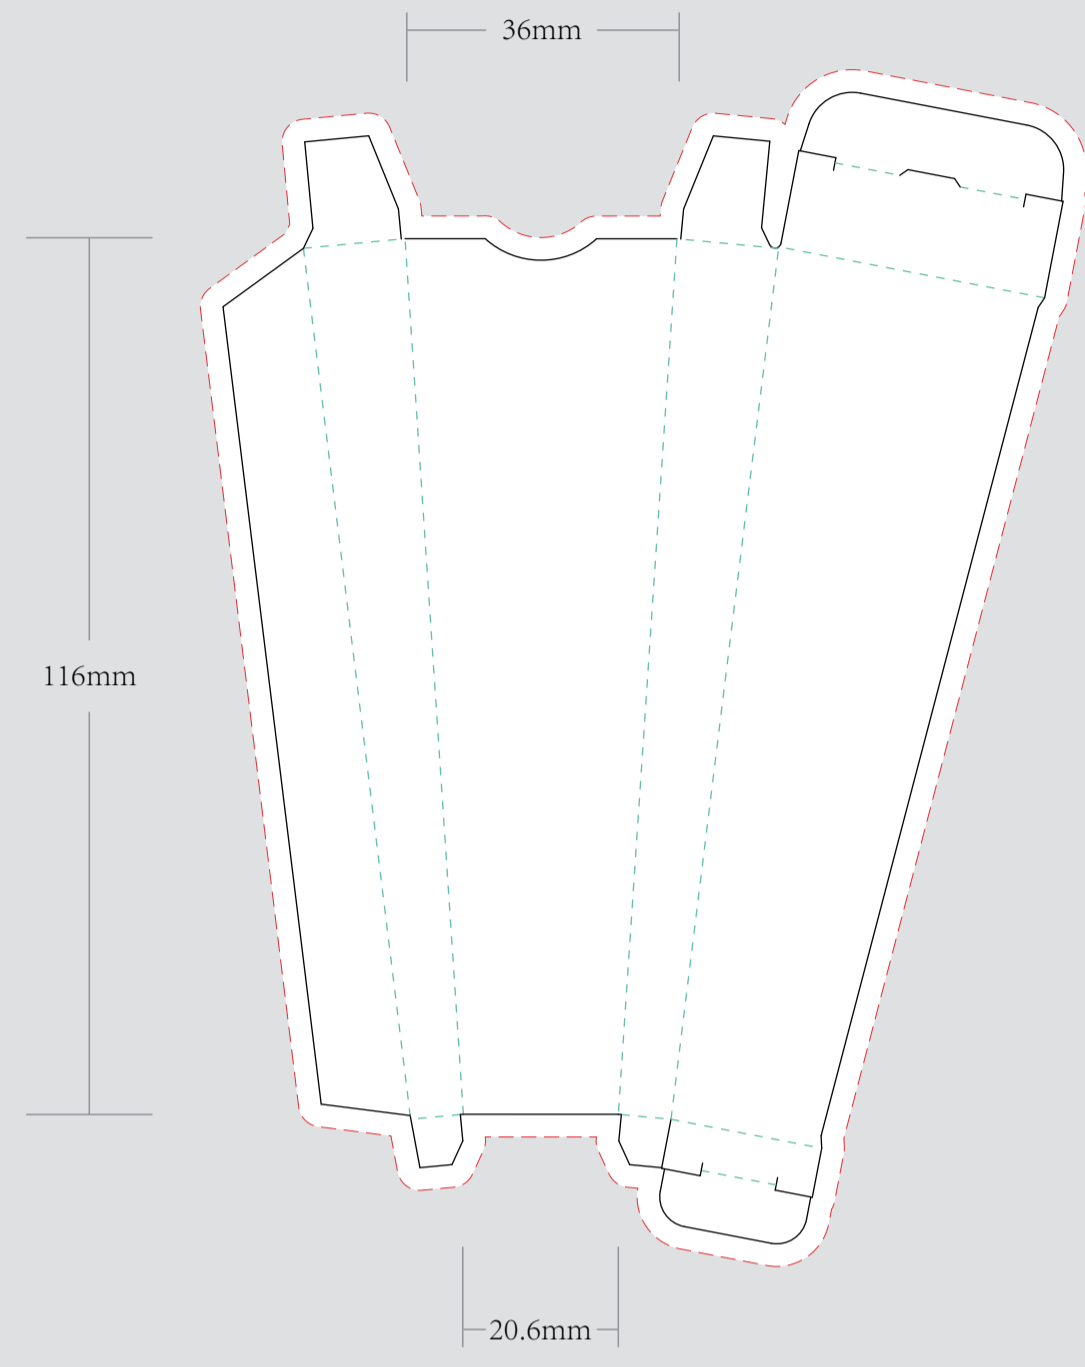

ORDER DETAILS		<p>WUFOO</p> <p>INQUIRY V1</p> <p>1 1/4 SIZE</p> <p>CMYK</p>	<p>MOCKUP NO.</p> <p>INQUIRY NO.</p> <p>ORDER NO.</p> <p>PRODUCT DETAILS</p> <p>SIZE</p> <p>PAPER TYPE</p> <p>QUANTITY</p> <p>BOX PACKING</p> <p>VALUE ADDITION</p> <p>PRINTING EFFECT</p>	<p>REMARKS:</p> <p>- Artwork should be submitted in AI, EPS, PDF, CDR, PSD.</p> <p>- For JPEG, PNG and PSD please submit your artwork with a minimum of 300dpi</p>	<p>Die Cut Line</p> <p>Fold Line</p> <p>Bleed Line</p>	<p>Please see the text and graphic direction guideline below.</p> 	<p>VISIBLE AREA</p> <p><input type="checkbox"/> I accept the artwork and understand that any mistakes or omissions is my responsibility.</p> <p>DATE:</p> <p>PRINT NAME:</p> <p>APPROVAL SIGNATURE:</p>
---------------	--	--	--	--	--	---	---

CONES BOX

TIPS/CRUTCH

CONE PAPER

EXAMPLE

DISPLAY BOX

PAPER HODER

Tear Line
这条线做撕割线

Tear Line
这两条线做撕割线