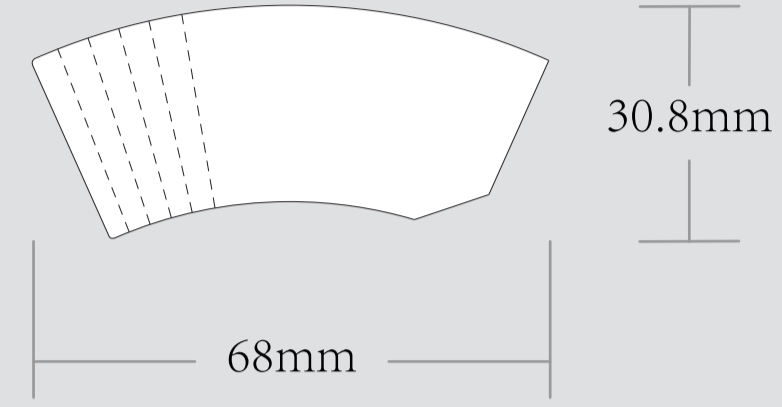

ORDER DETAILS		<p>WUFOO</p> <p>INQUIRY V1</p> <p>1 1/4 SIZE</p> <p>CMYK</p>	<p>MOCKUP NO.</p> <p>INQUIRY NO.</p> <p>ORDER NO.</p> <p>PRODUCT DETAILS</p> <p>SIZE</p> <p>PAPER TYPE</p> <p>QUANTITY</p> <p>BOX PACKING</p> <p>VALUE ADDITION</p> <p>PRINTING EFFECT</p>	<p>REMARKS:</p> <p>- Artwork should be submitted in AI, EPS, PDF, CDR, PSD.</p> <p>- For JPEG, PNG and PSD please submit your artwork with a minimum of 300dpi</p>	<p>Die Cut Line</p> <p>Fold Line</p> <p>Bleed Line</p>	<p>Please see the text and graphic direction guideline below.</p> 	<p>VISIBLE AREA</p> <p><input type="checkbox"/> I accept the artwork and understand that any mistakes or omissions is my responsibility.</p> <p>DATE:</p> <p>PRINT NAME:</p> <p>APPROVAL SIGNATURE:</p>
---------------	--	--	--	--	--	---	---

CONES BOX

TIPS/CRUTCH

CONE PAPER

EXAMPLE

DISPLAY BOX

PAPER HODER

Tear Line
这条线做撕割线

Tear Line
这两条线做撕割线