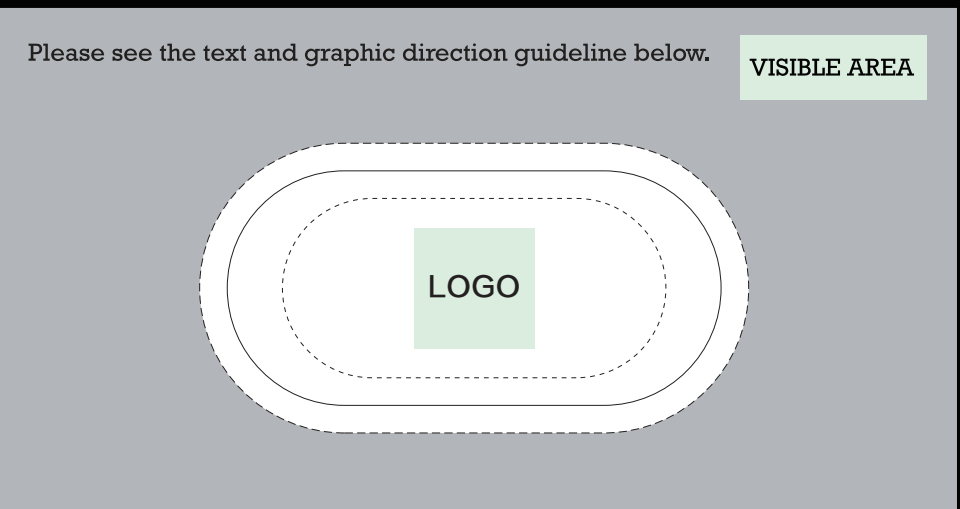

ORDER DETAILS	
MOCKUP NO.	WUFOO.
INQUIRY NO.	INQUIRY..V1
ORDER NO.	
PRODUCT DETAILS	
SIZE	179*85*0.8MM
QUANTITY	
VALUE ADDITION	
PRINTING EFFECT	LOGO ENGRAVED

————— DIE CUT LINE
- - - - - PATTERN DIE CUT LINE
- - - - - BLEED LINE

REMARKS:
- Artwork should be submitted in AI, EPS, PDF, CDR, PSD.
- For JPEG, PNG and PSD please submit your artwork with a minimum of 300dpi

☐ I accept the artwork and understand that any mistakes or omissions is my responsibility.

DATE: .....

PRINT NAME: .....

APPROVAL SIGNATURE: .....

1. **Can Choose Below 5 Colors:**
1. Matte Black / 哑光黑
  2. Silver / 银色
  3. Gold / 金色
  4. Rose Gold / 玫瑰金
  5. Iridescence / 彩虹镭射