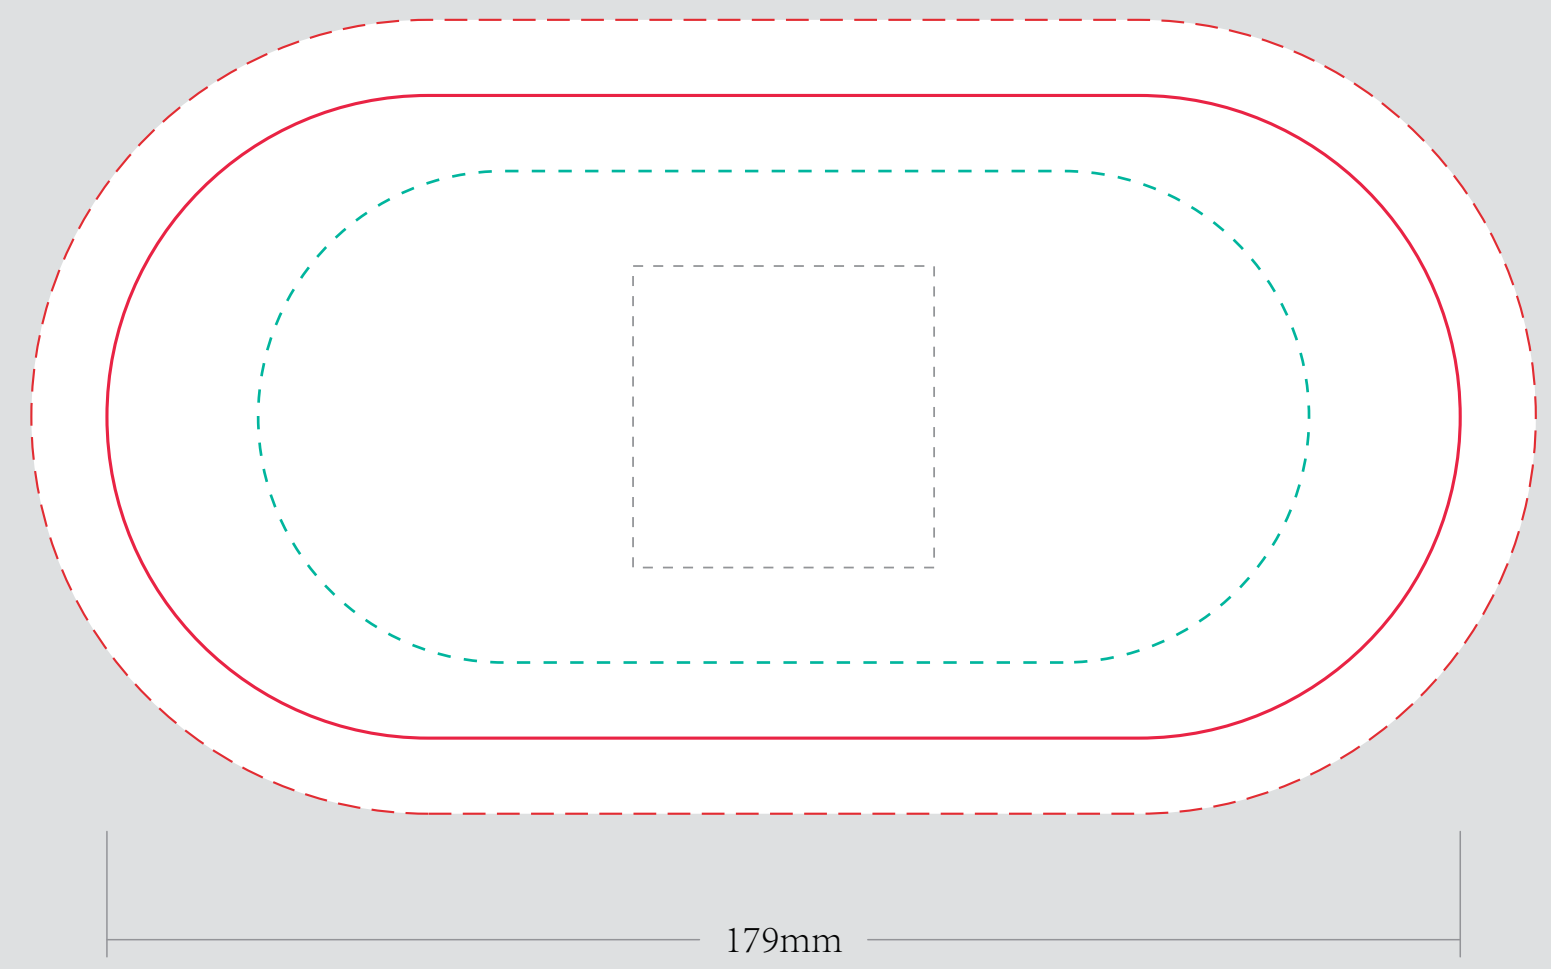

ORDER DETAILS	
MOCKUP NO.	WUFOO.
INQUIRY NO.	INQUIRY..V1
ORDER NO.	
PRODUCT DETAILS	
SIZE	179*85*0.8MM
QUANTITY	
VALUE ADDITION	
PRINTING EFFECT	LOGO ENGRAVED

————— DIE CUT LINE
- - - - - PATTERN DIE CUT LINE
- - - - - BLEED LINE

DATE:

PRINT NAME:

APPROVAL SIGNATURE:

- Can Choose Below 5 Colors:**
1. Matte Black / 哑光黑
 2. Silver / 银色
 3. Gold / 金色
 4. Rose Gold / 玫瑰金
 5. Iridescence / 彩虹镭射

SMALL METAL TRAY

EXAMPLE

LOGO CAN ONLY BE WITHIN THE INNER DOT-LINE CIRCLE