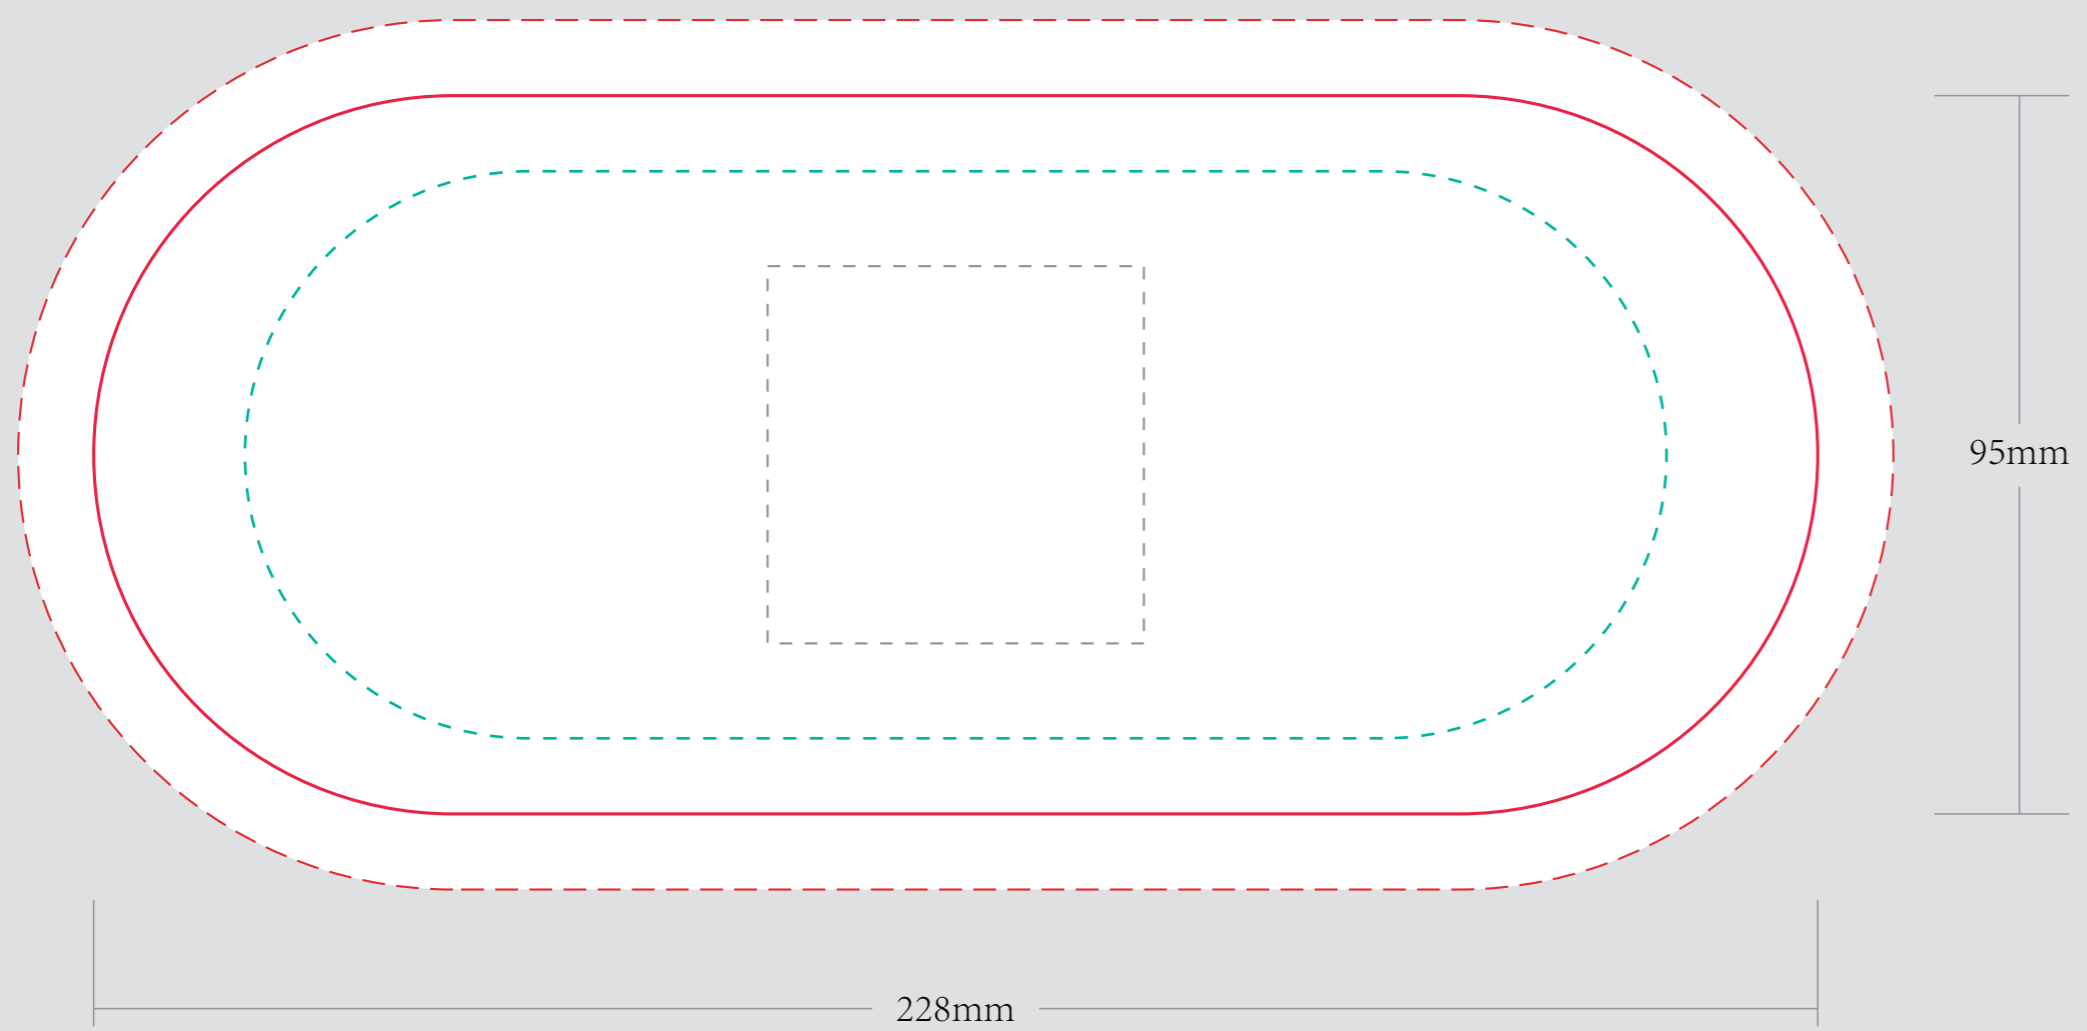

ORDER DETAILS	
MOCKUP NO.	WUFOO.
INQUIRY NO.	INQUIRY..V1
ORDER NO.	
PRODUCT DETAILS	
SIZE	228 *95*0.8MM
QUANTITY	
VALUE ADDITION	
PRINTING EFFECT	LOGO ENGRAVED

 **DIE CUT LINE**
 **PATTERN DIE CUT LINE**
 **BLEED LINE**

MEDIUM METAL TRAY

EXAMPLE

LOGO CAN ONLY BE WITHIN THE INNER DOT-LINE CIRCLE