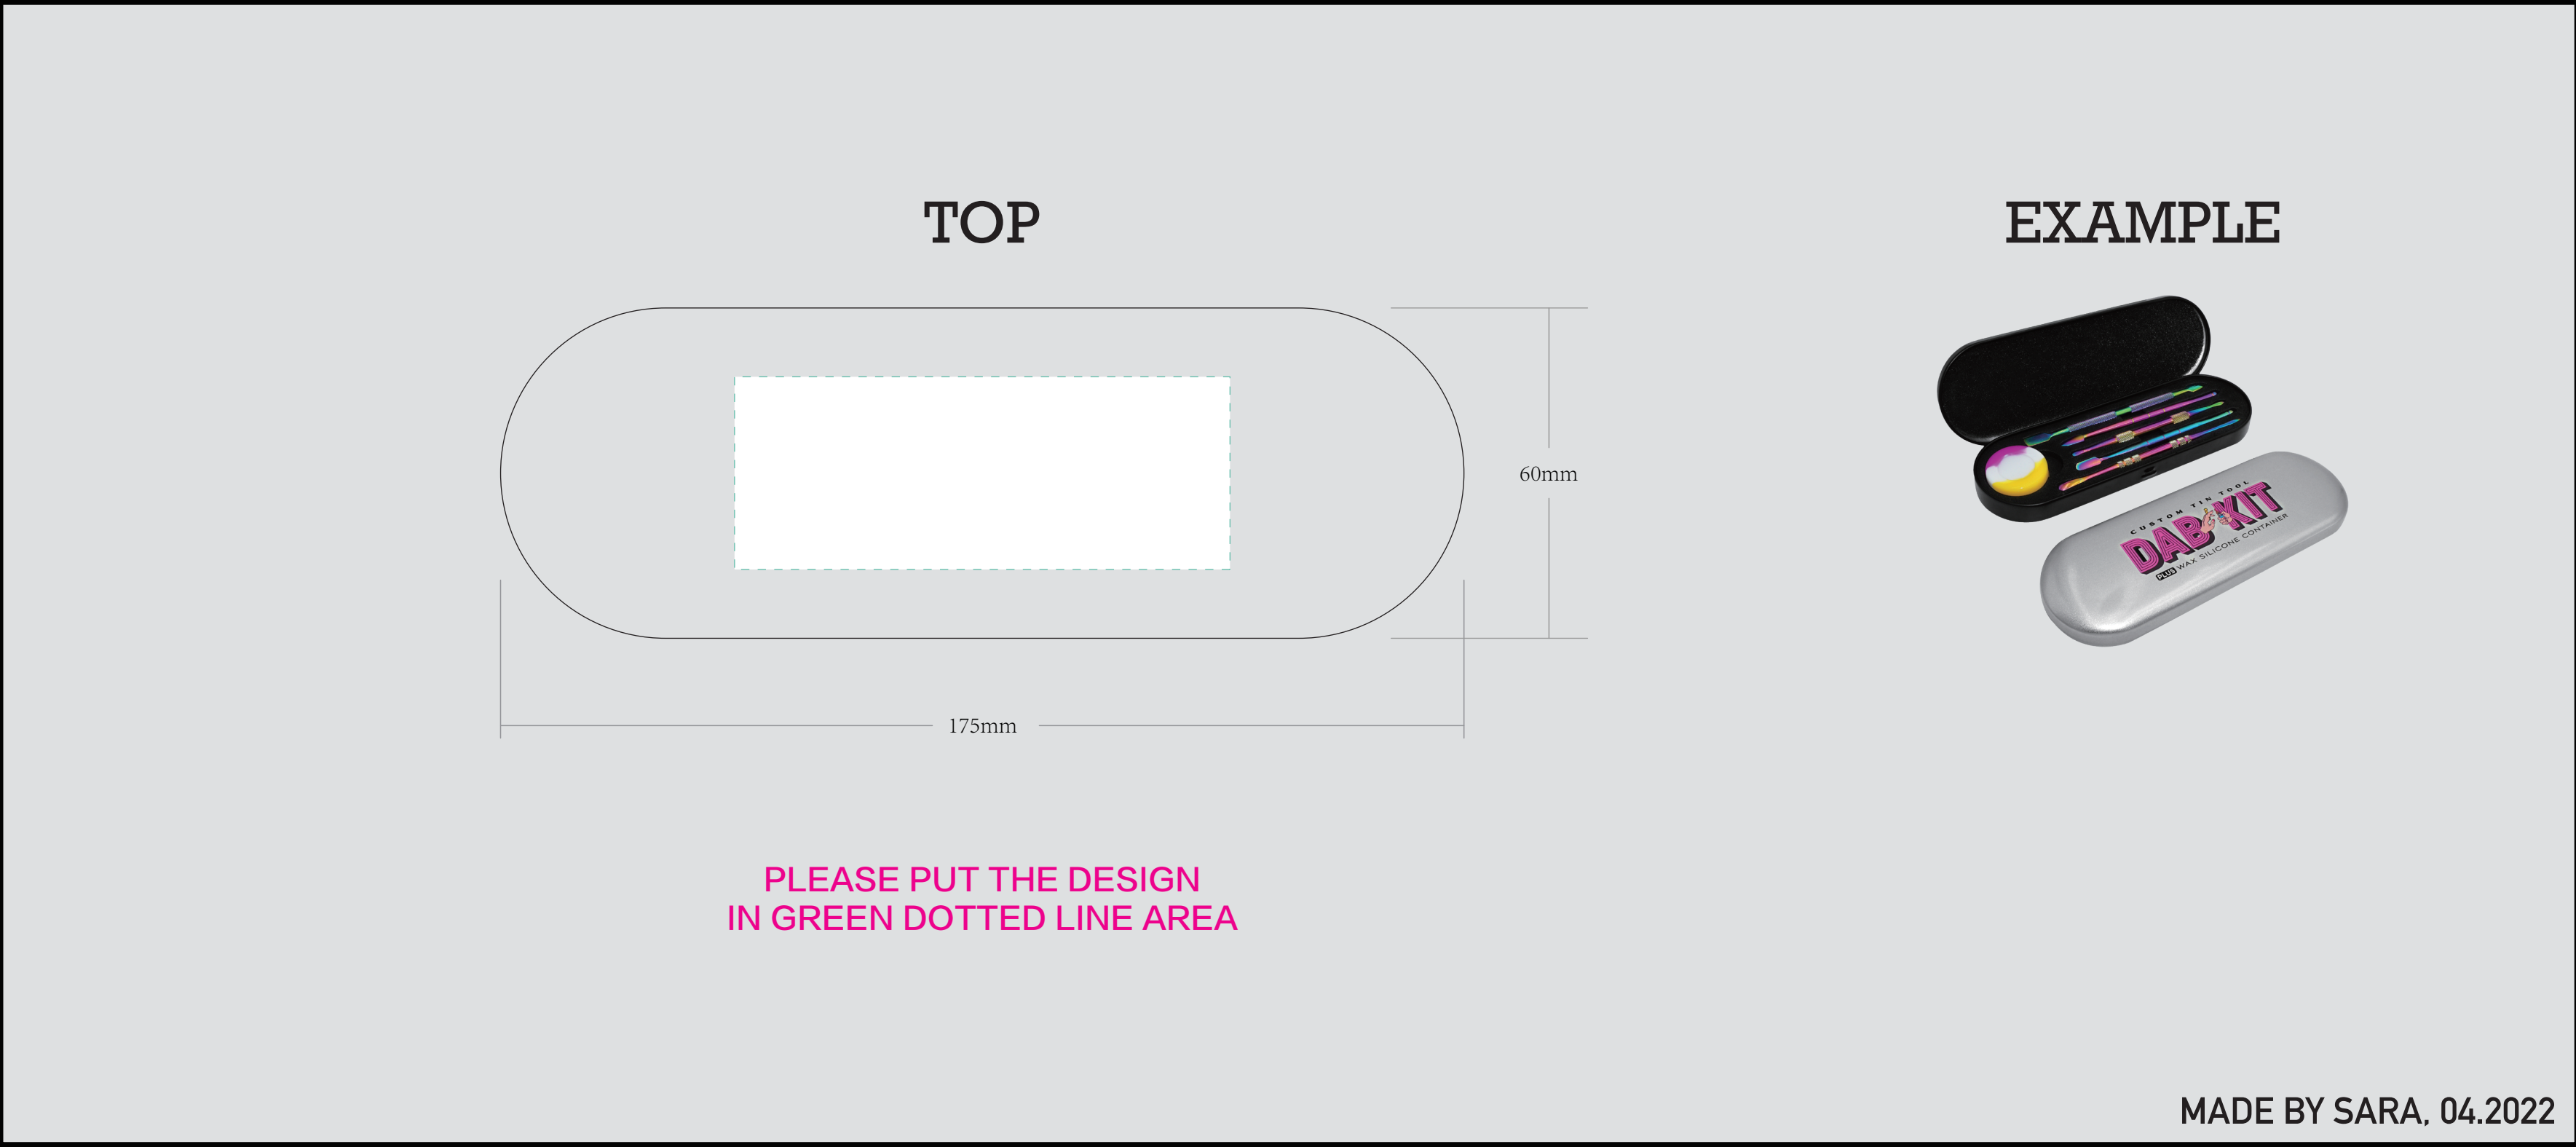

☐ I accept the artwork and understand that any mistakes or omissions is my responsibility.

DATE: .....

PRINT NAME: .....

APPROVAL SIGNATURE: .....

EXAMPLE