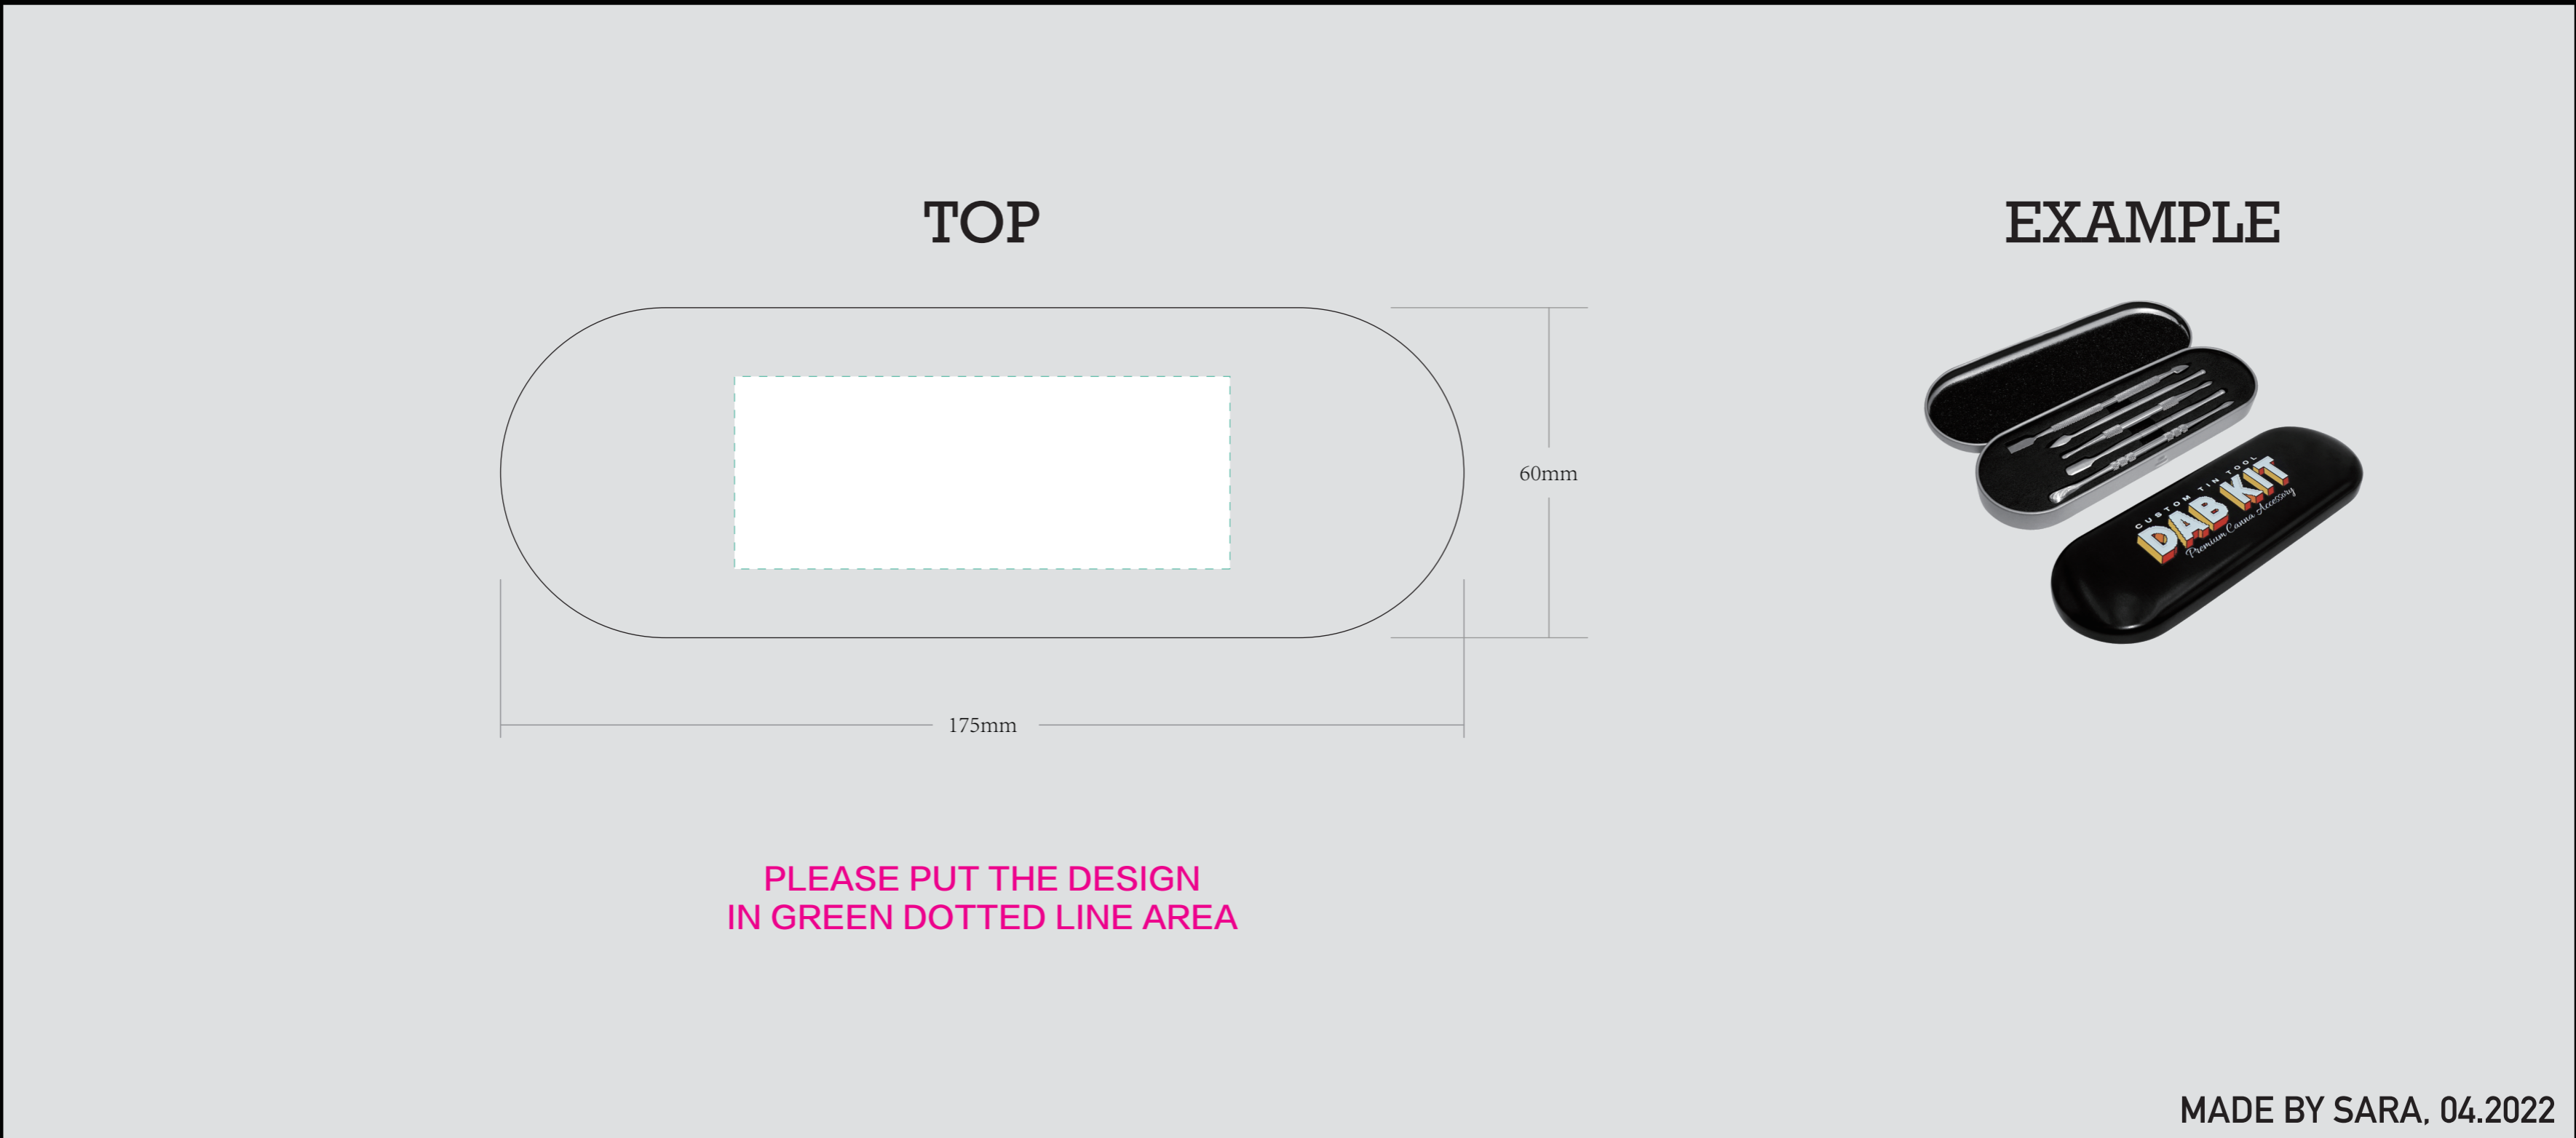

☐ I accept the artwork and understand that any mistakes or omissions is my responsibility.

DATE: .....

PRINT NAME: .....

APPROVAL SIGNATURE: .....

EXAMPLE