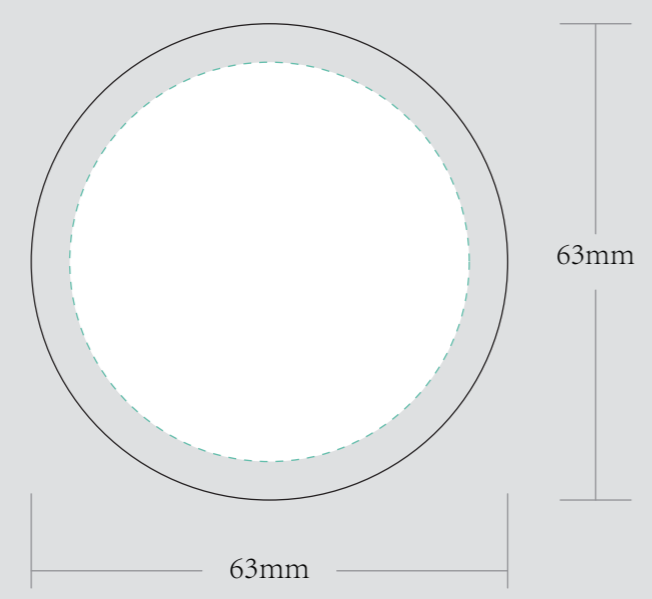

ORDER DETAILS	
MOCKUP NO.	WUFOO.
INQUIRY NO.	INQUIRY.V1
ORDER NO.	
PRODUCT DETAILS	
SIZE	DIA.63*85MM
COLOR	GREEN
QUANTITY	
VALUE ADDITION	
PRINTING EFFECT	CMYK

————— DIE CUT LINE

REMARKS:
- Artwork should be submitted in AI, EPS, PDF, CDR, PSD.
- For JPEG, PNG and PSD please submit your artwork with a minimum of 300dpi

Please see the text and graphic direction guideline below.

VISIBLE AREA

☐ I accept the artwork and understand that any mistakes or omissions is my responsibility.

DATE: .....

PRINT NAME: .....

APPROVAL SIGNATURE: .....

TOP