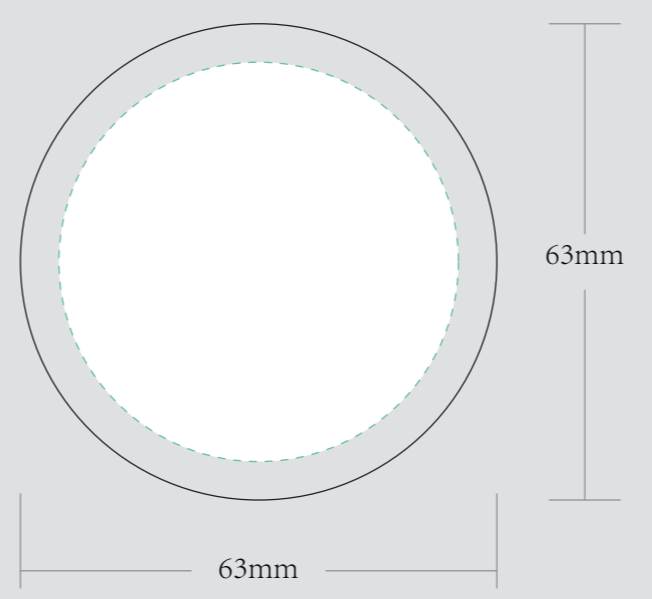

ORDER DETAILS	
MOCKUP NO.	WUFOO.
INQUIRY NO.	INQUIRY.V1
ORDER NO.	
PRODUCT DETAILS	
SIZE	DIA.63*85MM
COLOR	GREEN
QUANTITY	
VALUE ADDITION	
PRINTING EFFECT	CMYK

————— DIE CUT LINE

REMARKS:
 - Artwork should be submitted in AI, EPS, PDF, CDR, PSD.
 - For JPEG, PNG and PSD please submit your artwork with a minimum of 300dpi

EXAMPLE

Please put the design in green line rectangle
 设计做在绿色虚线内