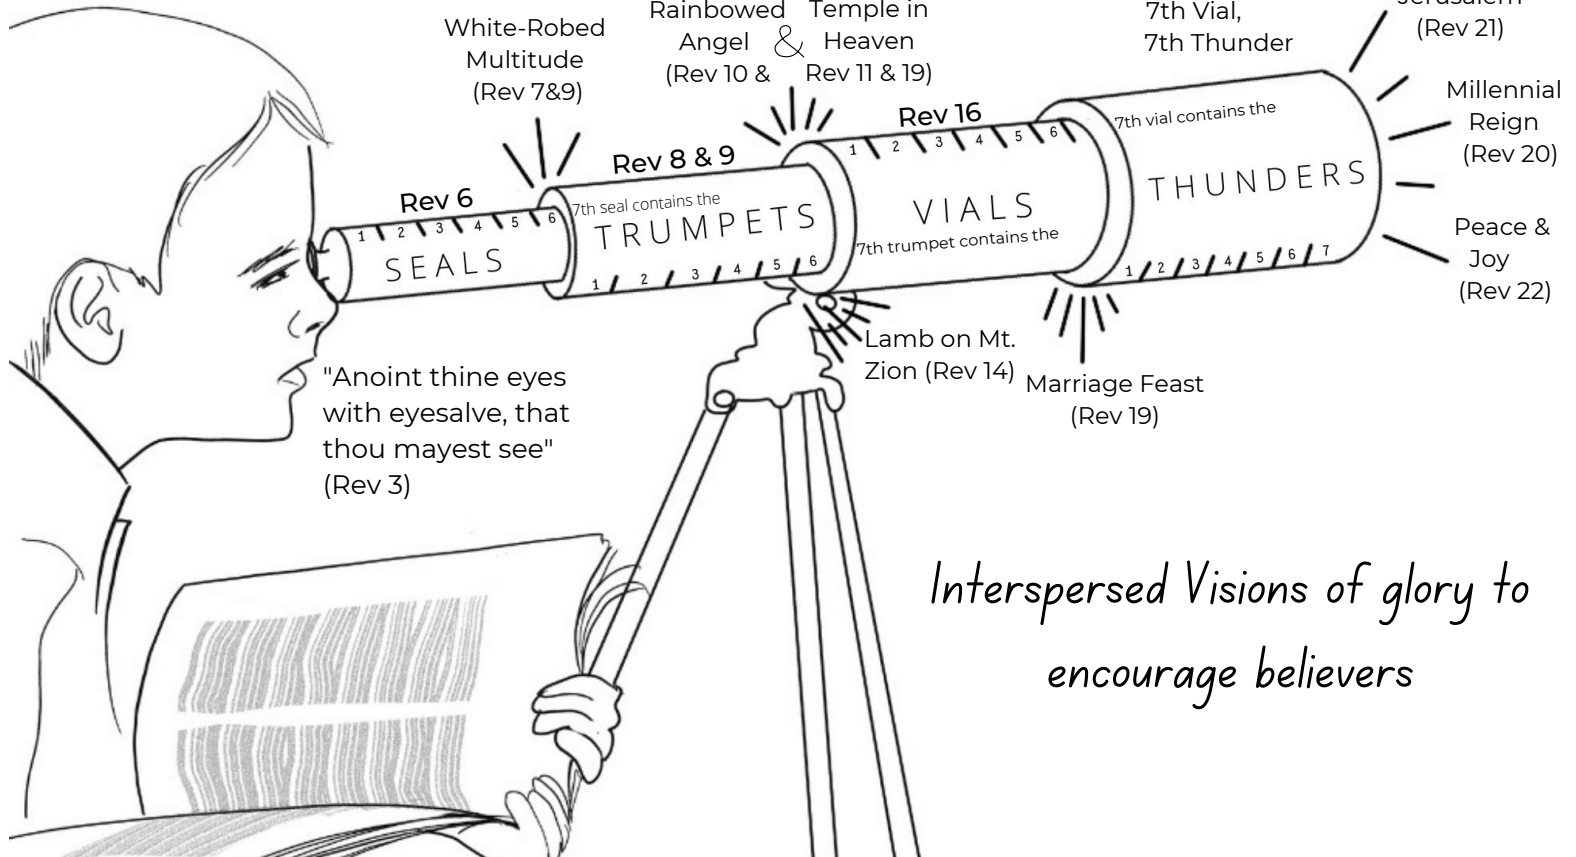

The Telescopic Structure of Revelation

Door opened into the political heavens. (Rev 4)

Interspersed Visions of glory to encourage believers