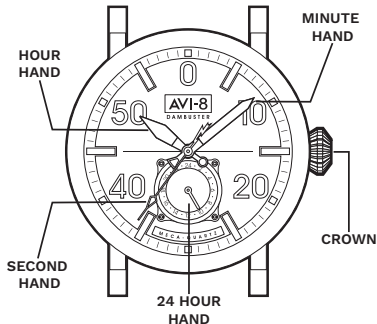

For more details on operating this timepiece please refer to the enclosed booklet or visit:

AVI-8.COM

HOW TO SET THE TIME

1. Pull the crown to position [1]-(1st click).
2. Turn the crown clockwise to set the correct time.
3. Push the crown in.