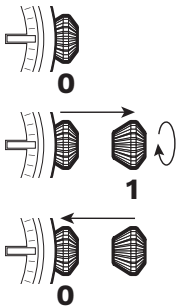

For more details on operating this timepiece please refer to the enclosed booklet or visit:

AVI-8.COM

HOW TO SET THE TIME

1. Pull the crown to position [1]-(1st click).
2. Turn the crown clockwise to set the correct time.
3. Push the crown in.