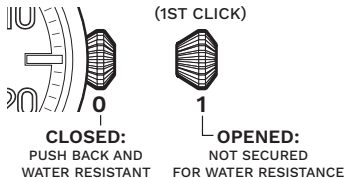

For more details on operating this timepiece please refer to the enclosed booklet or visit:

AVI-8.COM

HOW TO SET THE TIME

1. Pull the crown to position [1]-(1st click).
2. Turn the crown clockwise to set the correct time.
3. Push the crown in.