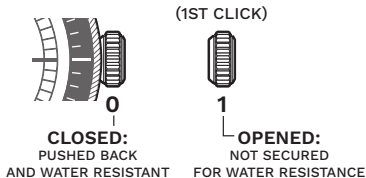

For more details on operating this timepiece please refer to the enclosed booklet or visit:

AVI-8.COM

HOW TO SET THE TIME

1. Pull the crown to position [1]-(1st click).
2. Turn the crown clockwise to set the correct time.
3. Push the crown in.