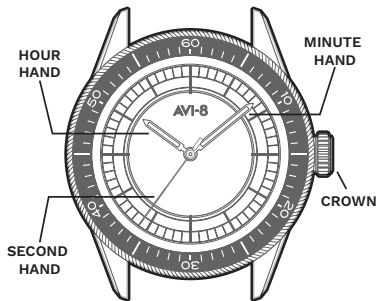

For more details on operating this timepiece please refer to the enclosed booklet or visit:

AVI-8.COM

HOW TO SET THE TIME

1. Pull the crown to position [1]-(1st click).
2. Turn the crown clockwise to set the correct time.
3. Push the crown in.