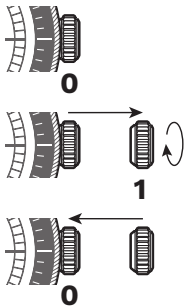

For more details on operating this timepiece please refer to the enclosed booklet or visit:

AVI-8.COM

HOW TO SET THE TIME

1. Pull the crown to position [1]-(1st click).
2. Turn the crown clockwise to set the correct time.
3. Push the crown in.