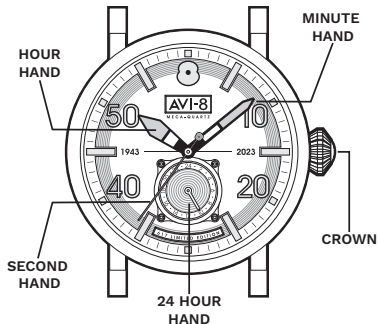

For more details on operating this timepiece please refer to the enclosed booklet or visit:

AVI-8.COM

HOW TO SET THE TIME

1. Pull the crown to position [1]-(1st click).
2. Turn the crown clockwise to set the correct time.
3. Push the crown in.