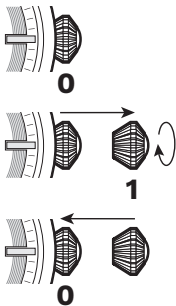

For more details on operating this timepiece please refer to the enclosed booklet or visit:

AVI-8.COM

HOW TO SET THE TIME

1. Pull the crown to position [1]-(1st click).
2. Turn the crown clockwise to set the correct time.
3. Push the crown in.