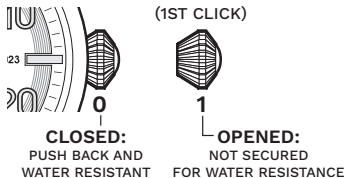

For more details on operating this timepiece please refer to the enclosed booklet or visit:

AVI-8.COM

HOW TO SET THE TIME

1. Pull the crown to position [1]-(1st click).
2. Turn the crown clockwise to set the correct time.
3. Push the crown in.