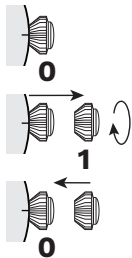

For more details on operating this timepiece please refer to the enclosed booklet or visit:

AVI-8.COM

HOW TO SET THE TIME

1. Pull the crown to position [1]-(1st click).
2. Turn the crown clockwise to set the correct time.
3. Push the crown in.