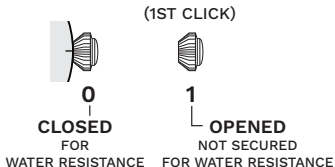

For more details on operating this timepiece please refer to the enclosed booklet or visit:

AVI-8.COM

HOW TO SET THE TIME

1. Pull the crown to position [1]-(1st click).
2. Turn the crown clockwise to set the correct time.
3. Push the crown in.