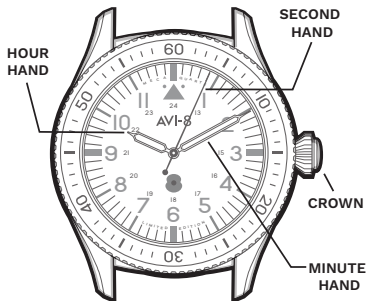

Instruction Manual

Vol. 1.96 EN

AV-4096

MECA-QUARTZ WATCH

This watch is powered by a Japanese made “Meca-Quartz” movement. It combines a battery regulated engine with a mechanical module. The result is a watch that delivers the meticulous pinpoint precision of a quartz movement along with the smooth sweep seconds hand and visual charm of mechanical watches.

For more details on operating this timepiece please refer to the enclosed booklet or visit:

AVI-8.COM

HOW TO SET THE TIME

1. Pull the crown to position [1]-(1st click).
2. Turn the crown clockwise to set the correct time.
3. Push the crown in.