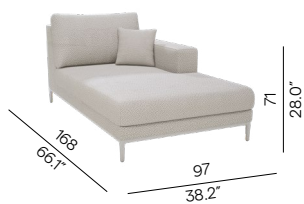

2-Seater - club lounge

FCI0004726

2,5-Seater

FCI0004727

Modular

Corner seat

FCI0004732

Large middle seat

FCI0004730

Small middle seat

FCI0004729

Left seat

FCI0004731

Right seat

FCI0004728

Left meridienne

FCI0004737

Right meridienne

FCI0004736

Modular

Large footstool/sidetable
FCI0004733

Medium footstool/sidetable
FCI0004734

Small footstool/sidetable
FCI0004735

Coffee table - 96x96 modular
FUR0004974