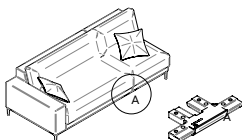

Features

modular system

connector

adjustable feet

Options

protective cover

concept cover
(bag for PCO incl.)

bag for protective cover

Zendo Sense
Module Connector
(set of 2)

Module connector (set of 2)

without module connector
(standard)

with module connector
(optional)

Collection overview

Fixed

1-Seater - club lounge

FCI0004725