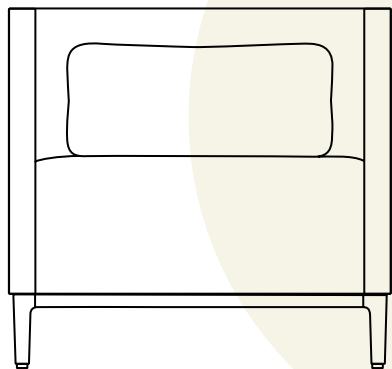

Designed by Stephane De Winter

A sleek frame, sophisticated upholstery fabrics, exceptional seating comfort and endless combination possibilities are only a few features of Zendo Sense, a new take on a timeless Manutti icon. Carefully selected materials are crafted into durable, weatherproof pieces that emanate luxury and show no distinction between interior and exterior design. Offering modular and freestanding sofas, club sofas, daybeds and coffee tables, the versatility of Zendo Sense makes it the perfect fit for settings of all shapes and sizes : from intimate urban balconies to lavish terraces with infinite views.