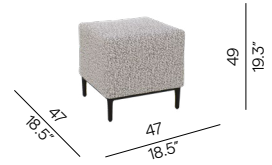

FCI0004730

Small middle seat

FCI0004729

Left seat

FCI0004731

Right seat

FCI0004728

Left meridienne

FCI0004737

Right meridienne

FCI0004736

Modular

Large footstool/sidetable
FCI0004733

Medium footstool/sidetable
FCI0004734

Small footstool/sidetable
FCI0004735

Coffee table - 96x96 modular
FUR0004974

Coffee table - 96x46 modular
FUR0004998

Concepts

Discover endless possibilities at manutti.com

Collection overview

150x80 - coffee table 35h
OST0004970

96x96 - coffee table 35h
OST0004972

150x80 - coffee table 25h
OST0004971