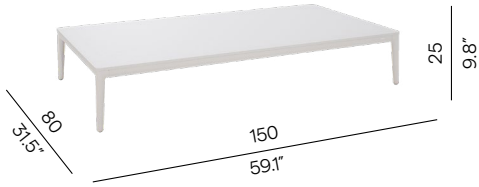

FCI0004737

Right meridienne

FCI0004736

Modular

Large footstool/sidetable
FCI0004733

Medium footstool/sidetable
FCI0004734

Small footstool/sidetable
FCI0004735

Coffee table - 96x96 modular
FUR0004974

Coffee table - 96x46 modular
FUR0004998

Concepts

Discover endless possibilities at manutti.com

Collection overview

150x80 - coffee table 35h
OST0004970

96x96 - coffee table 35h
OST0004972

150x80 - coffee table 25h
OST0004971