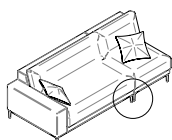

Features

modular system

connector

adjustable feet

Options

protective cover

concept cover
(bag for PCO incl.)

bag for protective cover

Zendo Sense
Module Connector
(set of 2)

Module connector (set of 2)

without module connector
(standard)

with module connector
(optional)

Collection overview

Fixed

1-Seater - club lounge

FCI0004725