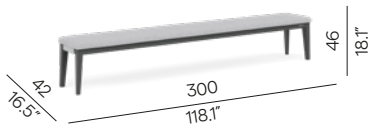

HFTB
teak
brushed

2H36
teak
brushed

HFTS
teak
scuro

2H37
teak
scuro

Features

knock-down
(backrest)

adjustable
feet

Options

protective
cover

Table heights

± 75cm
± 29.5"
D

± 35cm
± 13.8"
S

± 45cm
± 17.7"
B

Collection overview

350×120 - dining table 76h

TAB0004828

285×110 - dining table 76h

TAB0004827

Bench 300×42

BEN0004838

Bench 235×42

BEN0004839

120×120 - coffee table 35h

TAB0004825