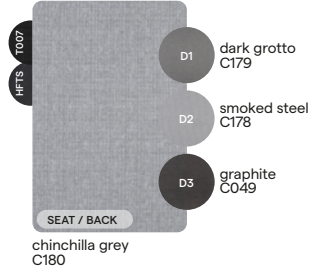

Materials & colours

Frame - finishing

teak - selected fabrics

HFTB
teak
brushed

C145
salty
white

HFTB
teak
brushed

CF165
FR
toscana

teak - Batyline®

HFTS
teak
scuro

T007
textiles
black

Features

knock-down
(backrest)

stackable
lounger

stackable
chair

Suggested colour combinations

CAT. A

CAT. B

SD-SALTY WHITE-2

SDA07

TE-TOSCANA-1

TEB12

TC-CHINCHILLA GREY-1

TCB06

Options