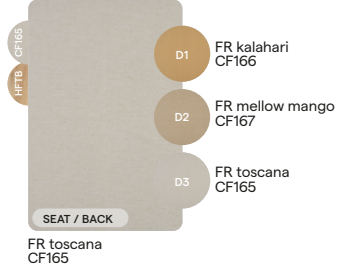

Materials & colours

Frame - finishing

teak - selected fabrics

HFTB
teak
brushed

C145
salty
white

HFTB
teak
brushed

CF165
FR
toscana

teak - Batyline®

HFTS
teak
scuro

T007
textiles
black

Features

knock-down
(backrest)

stackable
lounger

stackable
chair

Suggested colour combinations

CAT. A

CAT. B

SD-SALTY WHITE-2

SDA07

TE-TOSCANA-1

TEB12

TC-CHINCHILLA GREY-1

TCB06

Options

protective
cover

throw
pillows

Collection overview

1-seater

FUR0004856

2-seater

FUR0004857

3-seater