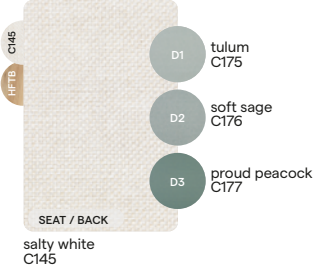

Materials & colours

Frame - finishing

teak - selected fabrics

HFTB
teak
brushed

C145
salty
white

HFTB
teak
brushed

CF165
FR
toscana

teak - Batyline®

HFTS
teak
scuro

T007
textiles
black

Features

knock-down
(backrest)

stackable
lounger

stackable
chair

Suggested colour combinations

CAT. A

CAT. B

SD-SALTY WHITE-2

SDA07

TE-TOSCANA-1

TEB12

TC-CHINCHILLA GREY-1

TCB06

Options