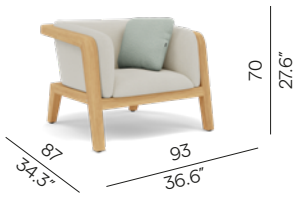

Collection overview

1-seater

FUR0004856