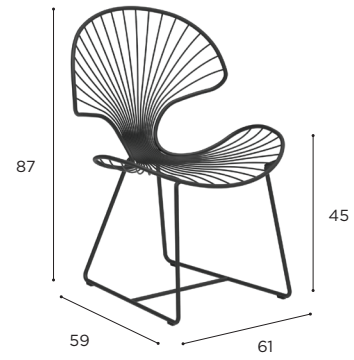

OSTREA

Design by Mathias De Ferm

STANDARD / ON REQUEST

OSTREA SPECIFICATIONS

DINING CHAIR	
REF:	OST 47...
WEIGHT:	5,5 kg

	COATED STAINLESS STEEL			
	WR	PB	BR	A
	OST 47 WR... CHF 959	OST 47 PB... CHF 959	OST 47 BR... CHF 959	OST 47 A... CHF 899
	CUSHION			
	PIL OST 47 ED... (SEAT & BACK)			
CAT. A				
CAT. B				
CAT. C				
	CUSHION			
	PIL OST 47S RS... (SEAT)			
CAT. A				
CAT. B				
CAT. C				
POLY.				