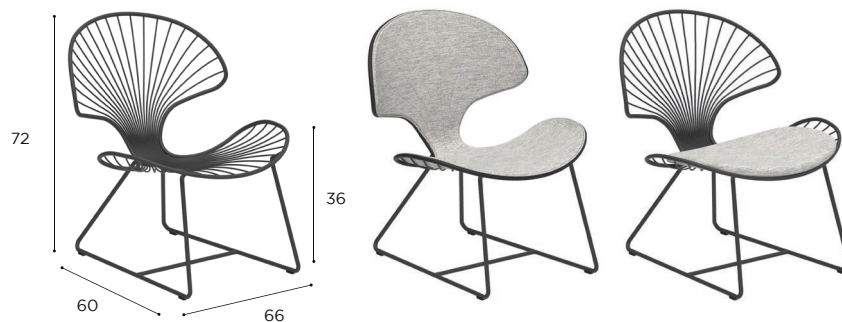

**OSTREA**

Design by Mathias De Ferm

REFERENCE: STANDARD / LIMITED / ON REQUEST

# OSTREA SPECIFICATIONS

DINING CHAIR	
REF:	OST 47...
WEIGHT:	5,5 kg

	COATED STAINLESS STEEL				
	WR	PB	S	BR	A
	OST 47 WR...	OST 47 PB...	OST 47 S...	OST 47 BR...	OST 47 A...
	•	•	•	•	•
	CUSHION				
	PIL OST 47 ED... (SEAT & BACK)				
CAT. A	•				
CAT. B	•				
CAT. C	•				
	CUSHION				
	PIL OST 47S RS... (SEAT)				
CAT. A	•				
CAT. B	•				
CAT. C	•				
POLY.	•				

LOW DINING CHAIR	
REF:	OST 77...
WEIGHT:	5,5 kg

	COATED STAINLESS STEEL				
	WR	PB	S	BR	A
	OST 77 WR...	OST 77 PB...	OST 77 S...	OST 77 BR...	OST 77 A...
	•	•	•	•	•
	CUSHION				
	PIL OST 47 ED... (SEAT & BACK)				
CAT. A	•				
CAT. B	•				
CAT. C	•				
	CUSHION				
	PIL OST 47S RS... (SEAT)				
CAT. A	•				
CAT. B	•				
CAT. C	•				
POLY.	•				

COUNTER HEIGHT BAR CHAIR	
REF:	OST 43CH...
WEIGHT:	5,5 kg

	COATED STAINLESS STEEL				
	WR	PB	S	BR	A
	OST 43CH WR...	OST 43CH PB...	OST 43CH S...	OST 43CH BR...	OST 43CH A...
	•	•	•	•	•
	CUSHION				
	PIL OST 47 ED... (SEAT & BACK)				
CAT. A	•				
CAT. B	•				
CAT. C	•				
	CUSHION				
	PIL OST 47S RS... (SEAT)				
CAT. A	•				
CAT. B	•				
CAT. C	•				
POLY.	•				