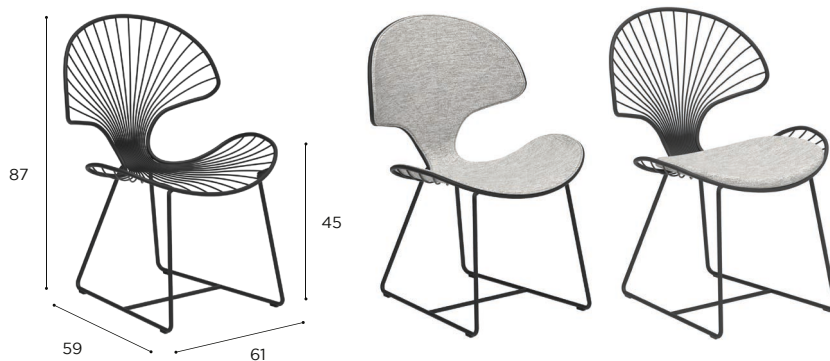

**OSTREA**

Design by Mathias De Ferm

REFERENCE: STANDARD / LIMITED / ON REQUEST

# OSTREA SPECIFICATIONS

DINING CHAIR	
REF:	OST 47...
WEIGHT:	5,5 kg

	COATED STAINLESS STEEL				
	WR	PB	S	BR	A
	OST 47 WR...	OST 47 PB...	OST 47 S...	OST 47 BR...	OST 47 A...
	•	•	•	•	•
	CUSHION				
	PIL OST 47 ED... (SEAT & BACK)				
CAT. A	•				
CAT. B	•				
CAT. C	•				
	CUSHION				
	PIL OST 47S RS... (SEAT)				
CAT. A	•				
CAT. B	•				
CAT. C	•				
POLY.	•				

LOW DINING CHAIR	
REF:	OST 77...
WEIGHT:	5,5 kg

	COATED STAINLESS STEEL				
	WR	PB	S	BR	A
	OST 77 WR...	OST 77 PB...	OST 77 S...	OST 77 BR...	OST 77 A...
	•	•	•	•	•
	CUSHION				
	PIL OST 47 ED... (SEAT & BACK)				
CAT. A	•				
CAT. B	•				
CAT. C	•				
	CUSHION				
	PIL OST 47S RS... (SEAT)				
CAT. A	•				
CAT. B	•				
CAT. C	•				
POLY.	•				

COUNTER HEIGHT BAR CHAIR	
REF:	OST 43CH...
WEIGHT:	5,5 kg

	COATED STAINLESS STEEL				
	WR	PB	S	BR	A
	OST 43CH WR...	OST 43CH PB...	OST 43CH S...	OST 43CH BR...	OST 43CH A...
	•	•	•	•	•
	CUSHION				
	PIL OST 47 ED... (SEAT & BACK)				
CAT. A	•				
CAT. B	•				
CAT. C	•				
	CUSHION				
	PIL OST 47S RS... (SEAT)				
CAT. A	•				
CAT. B	•				
CAT. C	•				
POLY.	•				