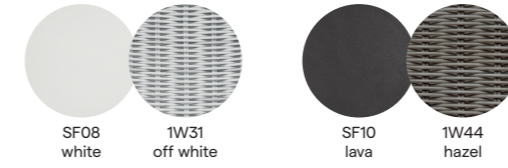

Collection overview

Dining arm chair
FUR0000228

1-Seater
FUR0000229

Barstool - 80
FUR0000230

Barstool - 60
FUR0000231

Materials & colours

Frame - finishing

PCSTS - wicker 2 mm

SF08 white, 1W31 off white, SF10 lava, 1W44 hazel

Suggested cushion colours

TENDER EARTH

lotus smokey C027

SALTY DUNES

lotus sparrow C028

Designed by Stephane De Winter

A wide range of sizes, finishes and table tops allows for seemingly endless combination possibilities within the Mood table collection. These fun, versatile and lightweight tables are a perfect addition to any outdoor lounge, regardless of whether you are looking for a classy side table or a playful mix of nesting coffee tables.

Collection overview

Ø60 - Coffee table 56H
OST0000542

Ø42 - Coffee table 56H
OST0000543

Ø100 - Coffee table 33H
OST0000545

Ø80 - Lounge table 28H
OST0000544

Ø60 - Coffee table 38H
OST0001593

Materials & colours