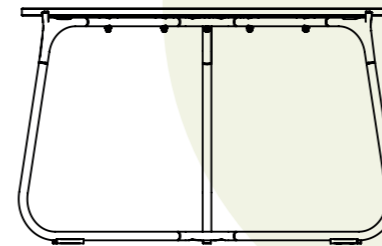

Designed by Stephane De Winter

A wide range of sizes, finishes and table tops allows for seemingly endless combination possibilities within the Mood table collection. These fun, versatile and lightweight tables are a perfect addition to any outdoor lounge, regardless of whether you are looking for a classy side table or a playful mix of nesting coffee tables.