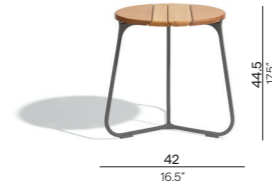

Collection overview

Dining arm chair
FUR0000228

1-Seater
FUR0000229

Barstool - 80
FUR0000230

Barstool - 60
FUR0000231

Materials & colours

Frame - finishing

PCSTS - wicker 2 mm

SF08 white, 1W31 off white, SF10 lava, 1W44 hazel

Suggested cushion colours

TENDER EARTH

lotus smokey C027

SALTY DUNES

lotus sparrow C028

Designed by Stephane De Winter

A wide range of sizes, finishes and table tops allows for seemingly endless combination possibilities within the Mood table collection. These fun, versatile and lightweight tables are a perfect addition to any outdoor lounge, regardless of whether you are looking for a classy side table or a playful mix of nesting coffee tables.

Collection overview

Ø60 - Coffee table 56H
OST0000542

Ø42 - Coffee table 56H
OST0000543

Ø100 - Coffee table 33H
OST0000545

Ø80 - Lounge table 28H
OST0000544

Ø60 - Coffee table 38H
OST0001593

Materials & colours

protective cover
only for Trespa®,
glass or ceramic
table tops

available heights

55cm
21.7"
C

45cm
17.8"
B

35cm
13.8"
S

25cm
9.9"
A

ALDE_20125

Feeling inspired?