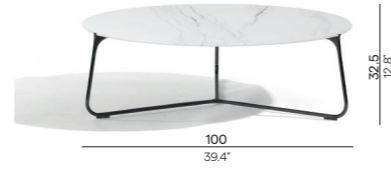

Collection overview

Dining arm chair
FUR0000228

1-Seater
FUR0000229

Barstool - 80
FUR0000230

Barstool - 60
FUR0000231

Materials & colours

Frame - finishing

PCSTS - wicker 2 mm

SF08 white, 1W31 off white, SF10 lava, 1W44 hazel

Suggested cushion colours

TENDER EARTH

lotus smokey C027

SALTY DUNES

lotus sparrow C028

Designed by Stephane De Winter

A wide range of sizes, finishes and table tops allows for seemingly endless combination possibilities within the Mood table collection. These fun, versatile and lightweight tables are a perfect addition to any outdoor lounge, regardless of whether you are looking for a classy side table or a playful mix of nesting coffee tables.

Collection overview

Ø60 - Coffee table 56H
OST0000542

Ø42 - Coffee table 56H
OST0000543

Ø100 - Coffee table 33H
OST0000545

Ø80 - Lounge table 28H
OST0000544

Ø60 - Coffee table 38H
OST0001593

Materials & colours