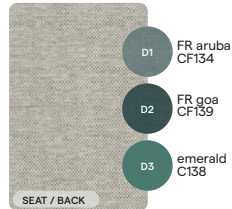

COMBINATION

seat/back
Cxxx

To guide you through our wide range of fabrics, our stylists have curated a series of suggested colour combinations, pairing a base colour for seat- and back cushions with up to three different deco colours for throw pillows.

suggested colour combinations

Tropical Concrete

TC-NEBBIA-2 TCB04

nebbia
C140

TC-CHINCHILLA GREY-1 TCB06

chinchilla grey
C180

TC-ARUBA-1 TCB07

FR aruba
CF134

CAT. B

TC-SOFT GREY-1 TCC08

FR soft grey
CF171

TC-SOFT SEAL-1 TCC09

soft seal
C162

TC-GRAPHITE-1 TCC01

graphite
C049

CAT. C

CW-NAUTIC LEATHER WHITE-2
CWB09

SEAT / BACK
FR nautic leather white CF033

CW-CIMENTO-3
CWB14

SEAT / BACK
cemento C003