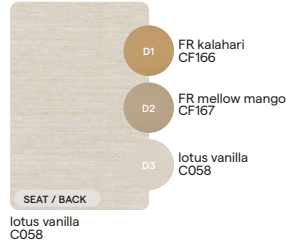

suggested colour combinations

Tropical Concrete

TC-NEBBIA-2 TCB04

nebbia
C140

TC-CHINCHILLA GREY-1 TCB06

chinchilla grey
C180

TC-ARUBA-1 TCB07

FR aruba
CF134

CAT. B

TC-SOFT GREY-1 TCC08

FR soft grey
CF171

TC-SOFT SEAL-1 TCC09

soft seal
C162

TC-GRAPHITE-1 TCC01

graphite
C049

CAT. C

Tender Earth

CAT. A

TE-LINEN-1
TEA02

TE-VANILLA-1
TEA04

TE-VANILLA-2
TEA10

TE-HAVANNA-1
TEB01

TE-SATURNO-1
TEB07

TE-SEPIA-1
TEB08

CAT. B

TE-SPARROW-1
TEB09

TE-TOSCANA-1
TEB12

TE-SEPIA-2
TEB13

TE-SAND-1
TEB11

TE-SOFT FAWN-1
TEC14

TE-GRAPHITE-1
TEC05

CAT. C