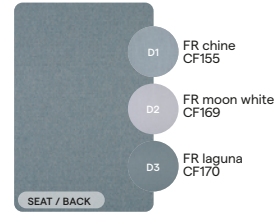

CW-CIMENTO-2
CWB10

SEAT / BACK
cemento C003

CW-MOON WHITE-1
CWB11

SEAT / BACK
FR moon white CF169

CW-LAGUNA-1
CWB12

SEAT / BACK
FR laguna CF170

CW-SAVANE-1
CWB13

SEAT / BACK
FR savane CF157

CW-NAUTIC LEATHER WHITE-2
CWB09

SEAT / BACK
FR nautic leather white CF033

CW-CIMENTO-3
CWB14

SEAT / BACK
cemento C003