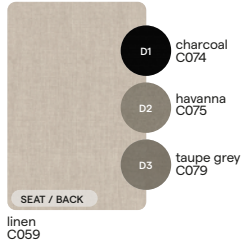

suggested colour combinations

Tropical Concrete

TC-NEBBIA-2 TCB04

nebbia
C140

TC-CHINCHILLA GREY-1 TCB06

chinchilla grey
C180

TC-ARUBA-1 TCB07

FR aruba
CF134

CAT. B

TC-SOFT GREY-1 TCC08

FR soft grey
CF171

TC-SOFT SEAL-1 TCC09

soft seal
C162

TC-GRAPHITE-1 TCC01

graphite
C049

CAT. C

Tender Earth

CAT. A

TE-LINEN-1
TEA02

TE-VANILLA-1
TEA04

TE-VANILLA-2
TEA10

TE-HAVANNA-1
TEB01

TE-SATURNO-1
TEB07

TE-SEPIA-1
TEB08

Salty Dunes

CAT. A

SD-VANILLA-1
SDA02

SD-SALTY WHITE-2
SDA07

SD-SALTY WHITE-3
SDA10

SD-TAUPE GREY-1
SDA08

SD-VANILLA-3
SDA09

SD-SEPIA-1
SDB11