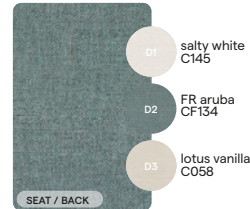

COMBINATION

seat/back
Cxxx

To guide you through our wide range of fabrics, our stylists have curated a series of suggested colour combinations, pairing a base colour for seat- and back cushions with up to three different deco colours for throw pillows.

suggested colour combinations

Tropical Concrete

TC-NEBBIA-2 TCB04

nebbia
C140

TC-CHINCHILLA GREY-1 TCB06

chinchilla grey
C180

TC-ARUBA-1 TCB07

FR aruba
CF134

CAT. B

TC-SOFT GREY-1 TCC08

FR soft grey
CF171

TC-SOFT SEAL-1 TCC09

soft seal
C162

TC-GRAPHITE-1 TCC01

graphite
C049

CAT. C

CW-NAUTIC LEATHER WHITE-2
CWB09

SEAT / BACK
FR nautic leather white CF033

CW-CIMENTO-3
CWB14

SEAT / BACK
cemento C003