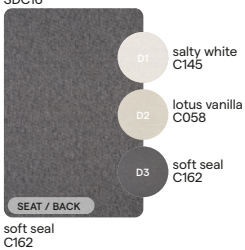

CAT. B

TE-SPARROW-1
TEB09

TE-TOSCANA-1
TEB12

TE-SEPIA-2
TEB13

TE-SAND-1
TEB11

TE-SOFT FAWN-1
TEC14

TE-GRAPHITE-1
TEC05

CAT. C

Salty Dunes

CAT. A

SD-VANILLA-1
SDA02

SD-SALTY WHITE-2
SDA07

SD-SALTY WHITE-3
SDA10

SD-TAUPE GREY-1
SDA08

SD-VANILLA-3
SDA09

SD-SEPIA-1
SDB11

CAT. B

SD-SULTAN DUNE-1
SDC13

SD-SULTAN STONE-1
SDC14

SD-SOFT FAWN-1
SDC15

CAT. C

SD-SOFT SEAL-1
SDC16

SD-DUNE-3
SDC12

CAT. B

CW-CIMENTO-2
CWB10

SEAT / BACK
cemento C003

CW-MOON WHITE-1
CWB11

SEAT / BACK
FR moon white CF169

CW-LAGUNA-1
CWB12

SEAT / BACK
FR laguna CF170

CW-SAVANE-1
CWB13

SEAT / BACK
FR savane CF157