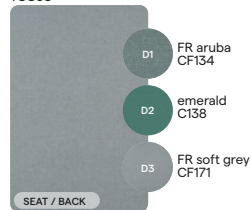

suggested colour combinations

Tropical Concrete

TC-NEBBIA-2 TCB04

nebbia
C140

TC-CHINCHILLA GREY-1 TCB06

chinchilla grey
C180

TC-ARUBA-1 TCB07

FR aruba
CF134

CAT. B

TC-SOFT GREY-1 TCC08

FR soft grey
CF171

TC-SOFT SEAL-1 TCC09

soft seal
C162

TC-GRAPHITE-1 TCC01

graphite
C049

CAT. C