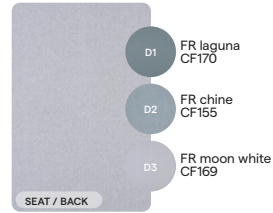

Salty Dunes

CAT. A

SD-VANILLA-1
SDA02

SD-SALTY WHITE-2
SDA07

SD-SALTY WHITE-3
SDA10

SD-TAUPE GREY-1
SDA08

SD-VANILLA-3
SDA09

SD-SEPIA-1
SDB11

CAT. B

SD-SULTAN DUNE-1
SDC13

SD-SULTAN STONE-1
SDC14

SD-SOFT FAWN-1
SDC15

CAT. C

SD-SOFT SEAL-1
SDC16

SD-DUNE-3
SDC12

CAT. B

CW-CIMENTO-2
CWB10

SEAT / BACK
cemento C003

CW-MOON WHITE-1
CWB11

SEAT / BACK
FR moon white CF169

CW-LAGUNA-1
CWB12

SEAT / BACK
FR laguna CF170

CW-SAVANE-1
CWB13

SEAT / BACK
FR savane CF157