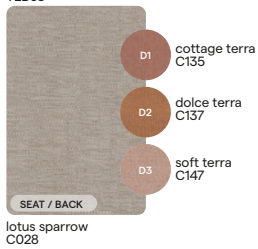

suggested colour combinations

Tropical Concrete

TC-NEBBIA-2 TCB04

nebbia
C140

TC-CHINCHILLA GREY-1 TCB06

chinchilla grey
C180

TC-ARUBA-1 TCB07

FR aruba
CF134

CAT. B

TC-SOFT GREY-1 TCC08

FR soft grey
CF171

TC-SOFT SEAL-1 TCC09

soft seal
C162

TC-GRAPHITE-1 TCC01

graphite
C049

CAT. C

Tender Earth

CAT. A

TE-LINEN-1
TEA02

TE-VANILLA-1
TEA04

TE-VANILLA-2
TEA10

TE-HAVANNA-1
TEB01

TE-SATURNO-1
TEB07

TE-SEPIA-1
TEB08

CAT. B

TE-SPARROW-1
TEB09

TE-TOSCANA-1
TEB12

TE-SEPIA-2
TEB13

TE-SAND-1
TEB11

TE-SOFT FAWN-1
TEC14

TE-GRAPHITE-1
TEC05

CAT. C