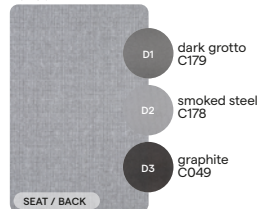

COMBINATION

seat/back
Cxxx

To guide you through our wide range of fabrics, our stylists have curated a series of suggested colour combinations, pairing a base colour for seat- and back cushions with up to three different deco colours for throw pillows.

suggested colour combinations

Tropical Concrete

TC-NEBBIA-2 TCB04

nebbia
C140

TC-CHINCHILLA GREY-1 TCB06

chinchilla grey
C180

TC-ARUBA-1 TCB07

FR aruba
CF134

CAT. B

TC-SOFT GREY-1 TCC08

FR soft grey
CF171

TC-SOFT SEAL-1 TCC09

soft seal
C162

TC-GRAPHITE-1 TCC01

graphite
C049

CAT. C