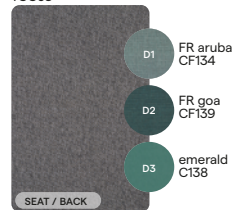

COMBINATION

seat/back
Cxxx

To guide you through our wide range of fabrics, our stylists have curated a series of suggested colour combinations, pairing a base colour for seat- and back cushions with up to three different deco colours for throw pillows.

suggested colour combinations

Tropical Concrete

TC-NEBBIA-2 TCB04

nebbia
C140

TC-CHINCHILLA GREY-1 TCB06

chinchilla grey
C180

TC-ARUBA-1 TCB07

FR aruba
CF134

CAT. B

TC-SOFT GREY-1 TCC08

FR soft grey
CF171

TC-SOFT SEAL-1 TCC09

soft seal
C162

TC-GRAPHITE-1 TCC01

graphite
C049

CAT. C

CW-NAUTIC LEATHER WHITE-2
CWB09

SEAT / BACK
FR nautic leather white CF033

CW-CIMENTO-3
CWB14

SEAT / BACK
cemento C003