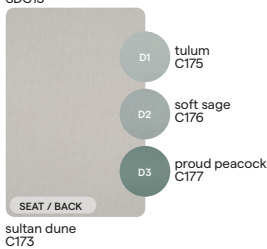

CAT. B

TE-SPARROW-1
TEB09

TE-TOSCANA-1
TEB12

TE-SEPIA-2
TEB13

TE-SAND-1
TEB11

TE-SOFT FAWN-1
TEC14

TE-GRAPHITE-1
TEC05

CAT. C

Salty Dunes

CAT. A

SD-VANILLA-1
SDA02

SD-SALTY WHITE-2
SDA07

SD-SALTY WHITE-3
SDA10

SD-TAUPE GREY-1
SDA08

SD-VANILLA-3
SDA09

SD-SEPIA-1
SDB11

CAT. B

SD-SULTAN DUNE-1
SDC13

SD-SULTAN STONE-1
SDC14

SD-SOFT FAWN-1
SDC15

CAT. C

SD-SOFT SEAL-1
SDC16

SD-DUNE-3
SDC12

CAT. B