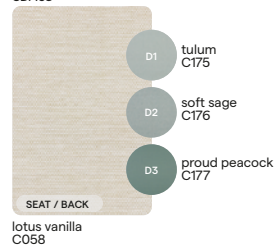

CAT. B

TE-SPARROW-1
TEB09

TE-TOSCANA-1
TEB12

TE-SEPIA-2
TEB13

TE-SAND-1
TEB11

TE-SOFT FAWN-1
TEC14

TE-GRAPHITE-1
TEC05

CAT. C

Salty Dunes

CAT. A

SD-VANILLA-1
SDA02

SD-SALTY WHITE-2
SDA07

SD-SALTY WHITE-3
SDA10

SD-TAUPE GREY-1
SDA08

SD-VANILLA-3
SDA09

SD-SEPIA-1
SDB11

CAT. B

SD-SULTAN DUNE-1
SDC13

SD-SULTAN STONE-1
SDC14

SD-SOFT FAWN-1
SDC15

CAT. C

SD-SOFT SEAL-1
SDC16

SD-DUNE-3
SDC12

CAT. B