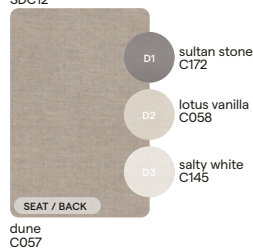

suggested colour combinations

Tropical Concrete

TC-NEBBIA-2 TCB04

nebbia
C140

TC-CHINCHILLA GREY-1 TCB06

chinchilla grey
C180

TC-ARUBA-1 TCB07

FR aruba
CF134

Salty Dunes

CAT. A

SD-VANILLA-1
SDA02

SD-SALTY WHITE-2
SDA07

SD-SALTY WHITE-3
SDA10

SD-TAUPE GREY-1
SDA08

SD-VANILLA-3
SDA09

SD-SEPIA-1
SDB11

CAT. B

SD-SULTAN DUNE-1
SDC13

SD-SULTAN STONE-1
SDC14

SD-SOFT FAWN-1
SDC15

CAT. C

SD-SOFT SEAL-1
SDC16

SD-DUNE-3
SDC12

CAT. B

CW-CIMENTO-2
CWB10

SEAT / BACK
cemento C003

CW-MOON WHITE-1
CWB11

SEAT / BACK
FR moon white CF169

CW-LAGUNA-1
CWB12

SEAT / BACK
FR laguna CF170

CW-SAVANE-1
CWB13

SEAT / BACK
FR savane CF157