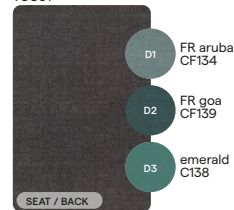

suggested colour combinations

Tropical Concrete

TC-NEBBIA-2 TCB04

nebbia
C140

TC-CHINCHILLA GREY-1 TCB06

chinchilla grey
C180

TC-ARUBA-1 TCB07

FR aruba
CF134

CAT. B

TC-SOFT GREY-1 TCC08

FR soft grey
CF171

TC-SOFT SEAL-1 TCC09

soft seal
C162

TC-GRAPHITE-1 TCC01

graphite
C049

CAT. C

Tender Earth

CAT. A

TE-LINEN-1
TEA02

TE-VANILLA-1
TEA04

TE-VANILLA-2
TEA10

TE-HAVANNA-1
TEB01

TE-SATURNO-1
TEB07

TE-SEPIA-1
TEB08