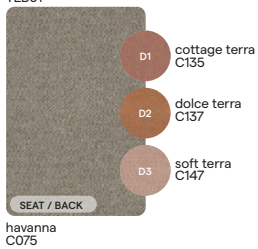

suggested colour combinations

Tropical Concrete

TC-NEBBIA-2 TCB04

nebbia
C140

TC-CHINCHILLA GREY-1 TCB06

chinchilla grey
C180

TC-ARUBA-1 TCB07

FR aruba
CF134

CAT. B

TC-SOFT GREY-1 TCC08

FR soft grey
CF171

TC-SOFT SEAL-1 TCC09

soft seal
C162

TC-GRAPHITE-1 TCC01

graphite
C049

CAT. C

Tender Earth

CAT. A

TE-LINEN-1
TEA02

TE-VANILLA-1
TEA04

TE-VANILLA-2
TEA10

TE-HAVANNA-1
TEB01

TE-SATURNO-1
TEB07

TE-SEPIA-1
TEB08

CAT. B

TE-SPARROW-1
TEB09

TE-TOSCANA-1
TEB12

TE-SEPIA-2
TEB13

TE-SAND-1
TEB11

TE-SOFT FAWN-1
TEC14

TE-GRAPHITE-1
TEC05

CAT. C