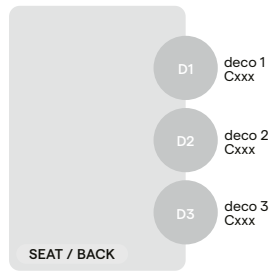

COMBINATION

seat/back
Cxxx

To guide you through our wide range of fabrics, our stylists have curated a series of suggested colour combinations, pairing a base colour for seat- and back cushions with up to three different deco colours for throw pillows.