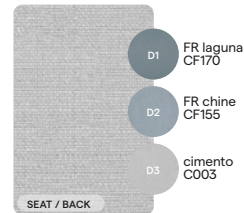

Salty Dunes

CAT. A

SD-VANILLA-1
SDA02

SD-SALTY WHITE-2
SDA07

SD-SALTY WHITE-3
SDA10

SD-TAUPE GREY-1
SDA08

SD-VANILLA-3
SDA09

SD-SEPIA-1
SDB11

CAT. B

SD-SULTAN DUNE-1
SDC13

SD-SULTAN STONE-1
SDC14

SD-SOFT FAWN-1
SDC15

CAT. C

SD-SOFT SEAL-1
SDC16

SD-DUNE-3
SDC12

CAT. B

CW-CIMENTO-2
CWB10

SEAT / BACK
cemento C003

CW-MOON WHITE-1
CWB11

SEAT / BACK
FR moon white CF169

CW-LAGUNA-1
CWB12

SEAT / BACK
FR laguna CF170

CW-SAVANE-1
CWB13

SEAT / BACK
FR savane CF157

CW-NAUTIC LEATHER WHITE-2
CWB09

SEAT / BACK
FR nautic leather white CF033

CW-CIMENTO-3
CWB14

SEAT / BACK
cemento C003