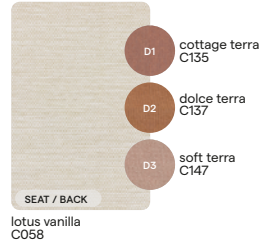

COMBINATION

seat/back
Cxxx

To guide you through our wide range of fabrics, our stylists have curated a series of suggested colour combinations, pairing a base colour for seat- and back cushions with up to three different deco colours for throw pillows.

suggested colour combinations

Tropical Concrete

TC-NEBBIA-2 TCB04

nebbia
C140

TC-CHINCHILLA GREY-1 TCB06

chinchilla grey
C180

TC-ARUBA-1 TCB07

FR aruba
CF134

CAT. B

TC-SOFT GREY-1 TCC08

FR soft grey
CF171

TC-SOFT SEAL-1 TCC09

soft seal
C162

TC-GRAPHITE-1 TCC01

graphite
C049

CAT. C

Tender Earth

CAT. A

TE-LINEN-1
TEA02

TE-VANILLA-1
TEA04

TE-VANILLA-2
TEA10

TE-HAVANNA-1
TEB01

TE-SATURNO-1
TEB07

TE-SEPIA-1
TEB08