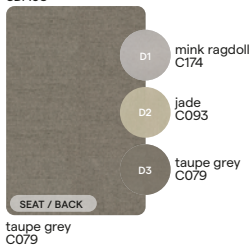

suggested colour combinations

Tropical Concrete

TC-NEBBIA-2 TCB04

nebbia
C140

TC-CHINCHILLA GREY-1 TCB06

chinchilla grey
C180

TC-ARUBA-1 TCB07

FR aruba
CF134

CAT. B

TE-SPARROW-1
TEB09

TE-TOSCANA-1
TEB12

TE-SEPIA-2
TEB13

TE-SAND-1
TEB11

TE-SOFT FAWN-1
TEC14

TE-GRAPHITE-1
TEC05

CAT. C

Salty Dunes

CAT. A

SD-VANILLA-1
SDA02

SD-SALTY WHITE-2
SDA07

SD-SALTY WHITE-3
SDA10

SD-TAUPE GREY-1
SDA08

SD-VANILLA-3
SDA09

SD-SEPIA-1
SDB11

CAT. B

SD-SULTAN DUNE-1
SDC13

SD-SULTAN STONE-1
SDC14

SD-SOFT FAWN-1
SDC15

CAT. C

SD-SOFT SEAL-1
SDC16

SD-DUNE-3
SDC12

CAT. B