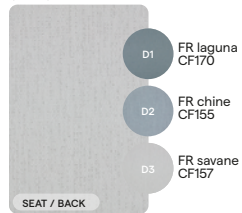

CAT. B

SD-SULTAN DUNE-1
SDC13

SD-SULTAN STONE-1
SDC14

SD-SOFT FAWN-1
SDC15

CAT. C

SD-SOFT SEAL-1
SDC16

SD-DUNE-3
SDC12

CAT. B

CW-CIMENTO-2
CWB10

SEAT / BACK
cemento C003

CW-MOON WHITE-1
CWB11

SEAT / BACK
FR moon white CF169

CW-LAGUNA-1
CWB12

SEAT / BACK
FR laguna CF170

CW-SAVANE-1
CWB13

SEAT / BACK
FR savane CF157

CW-NAUTIC LEATHER WHITE-2
CWB09

SEAT / BACK
FR nautic leather white CF033

CW-CIMENTO-3
CWB14

SEAT / BACK
cemento C003