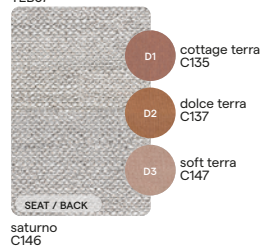

suggested colour combinations

Tropical Concrete

TC-NEBBIA-2 TCB04

nebbia
C140

TC-CHINCHILLA GREY-1 TCB06

chinchilla grey
C180

TC-ARUBA-1 TCB07

FR aruba
CF134

CAT. B

TC-SOFT GREY-1 TCC08

FR soft grey
CF171

TC-SOFT SEAL-1 TCC09

soft seal
C162

TC-GRAPHITE-1 TCC01

graphite
C049

CAT. C

Tender Earth

CAT. A

TE-LINEN-1
TEA02

TE-VANILLA-1
TEA04

TE-VANILLA-2
TEA10

TE-HAVANNA-1
TEB01

TE-SATURNO-1
TEB07

TE-SEPIA-1
TEB08

CAT. B

TE-SPARROW-1
TEB09

TE-TOSCANA-1
TEB12

TE-SEPIA-2
TEB13

TE-SAND-1
TEB11

TE-SOFT FAWN-1
TEC14

TE-GRAPHITE-1
TEC05

CAT. C