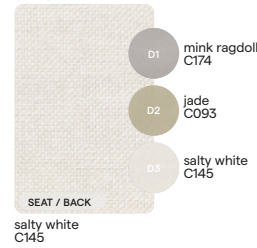

suggested colour combinations

Tropical Concrete

TC-NEBBIA-2 TCB04

nebbia
C140

TC-CHINCHILLA GREY-1 TCB06

chinchilla grey
C180

TC-ARUBA-1 TCB07

FR aruba
CF134

CAT. B

TE-SPARROW-1
TEB09

TE-TOSCANA-1
TEB12

TE-SEPIA-2
TEB13

TE-SAND-1
TEB11

TE-SOFT FAWN-1
TEC14

TE-GRAPHITE-1
TEC05

CAT. C

Salty Dunes

CAT. A

SD-VANILLA-1
SDA02

SD-SALTY WHITE-2
SDA07

SD-SALTY WHITE-3
SDA10

SD-TAUPE GREY-1
SDA08

SD-VANILLA-3
SDA09

SD-SEPIA-1
SDB11

CAT. B

SD-SULTAN DUNE-1
SDC13

SD-SULTAN STONE-1
SDC14

SD-SOFT FAWN-1
SDC15

CAT. C

SD-SOFT SEAL-1
SDC16

SD-DUNE-3
SDC12

CAT. B