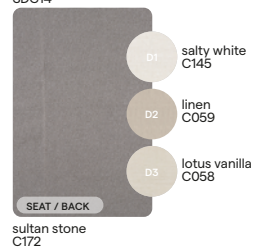

suggested colour combinations

Tropical Concrete

TC-NEBBIA-2 TCB04

nebbia
C140

TC-CHINCHILLA GREY-1 TCB06

chinchilla grey
C180

TC-ARUBA-1 TCB07

FR aruba
CF134

CAT. B

TE-SPARROW-1
TEB09

TE-TOSCANA-1
TEB12

TE-SEPIA-2
TEB13

TE-SAND-1
TEB11

TE-SOFT FAWN-1
TEC14

TE-GRAPHITE-1
TEC05

CAT. C

Salty Dunes

CAT. A

SD-VANILLA-1
SDA02

SD-SALTY WHITE-2
SDA07

SD-SALTY WHITE-3
SDA10

SD-TAUPE GREY-1
SDA08

SD-VANILLA-3
SDA09

SD-SEPIA-1
SDB11

CAT. B

SD-SULTAN DUNE-1
SDC13

SD-SULTAN STONE-1
SDC14

SD-SOFT FAWN-1
SDC15

CAT. C

SD-SOFT SEAL-1
SDC16

SD-DUNE-3
SDC12

CAT. B