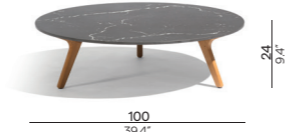

Torsa[•]

outdoor luxury

Manutti[•]

Designed by Stephane De Winter

Torsa is the epitome of sophistication: slender and light. The sculpted wooden base is combined with a tabletop made of faux marble or monochrome ceramic. A relaxing coffee break, a festive banquet or jolly aperitif: Torsa turns any occasion into a moment to remember. Thanks to its understated size, Torsa is apt for small or large spaces and is multi-functional.

Ø148 - Dining table 73H
TAB0000344

Ø125 - Dining table 73H
TAB0001457

Ø100 - Dining table 73H
TAB0000391

Ø80 - Dining table 73H
TAB0000386

Ø148 - Coffee table 30H
TAB0001596

Ø125 - Coffee table 24H
TAB0001659

Ø100 - Coffee table 24H
TAB0001642

Collection overview

Materials & colours

Frame

Table top

Features

Options

Feeling inspired?