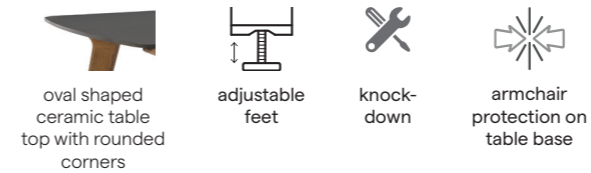

Torsa[•]

outdoor luxury

Manutti[•]

Designed by Stephane De Winter

Torsa is the epitome of sophistication: slender and light. The sculpted wooden base is combined with a tabletop made of faux marble or monochrome ceramic. A relaxing coffee break, a festive banquet or jolly aperitif: Torsa turns any occasion into a moment to remember. Thanks to its understated size, Torsa is apt for small or large spaces and is multi-functional.

Ø148 - Dining table 73H
TAB0000344

Ø125 - Dining table 73H
TAB0001457

Ø100 - Dining table 73H
TAB0000391

Ø80 - Dining table 73H
TAB0000386

Ø148 - Coffee table 30H
TAB0001596

Ø125 - Coffee table 24H
TAB0001659

Ø100 - Coffee table 24H
TAB0001642

Collection overview

Materials & colours

Frame

Table top

Features

Options

Feeling inspired?