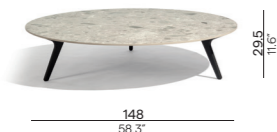

Torsa[•]

outdoor luxury

Manutti[•]

Designed by Stephane De Winter

Torsa is the epitome of sophistication: slender and light. The sculpted wooden base is combined with a tabletop made of faux marble or monochrome ceramic. A relaxing coffee break, a festive banquet or jolly aperitif: Torsa turns any occasion into a moment to remember. Thanks to its understated size, Torsa is apt for small or large spaces and is multi-functional.

Collection overview

264x118 - Counter table 91H
TAB0001594

Ø148 - Counter table 91H
TAB0001595

Ø100 - Counter table 91H
TAB0001641

Ø60 - Coffee table 35H
TAB0001592

Ø80 - Counter table 91H
TAB0001636

264x118 - Dining table 73H
TAB0000343

Ø148 - Dining table 73H
TAB0000344

Ø125 - Dining table 73H
TAB0001457

Ø100 - Dining table 73H
TAB0000391

Ø80 - Dining table 73H
TAB0000386

Ø148 - Coffee table 30H
TAB0001596

Ø125 - Coffee table 24H
TAB0001659

Ø100 - Coffee table 24H
TAB0001642

Collection overview

Materials & colours

Frame

Table top

Features

Options

Feeling inspired?