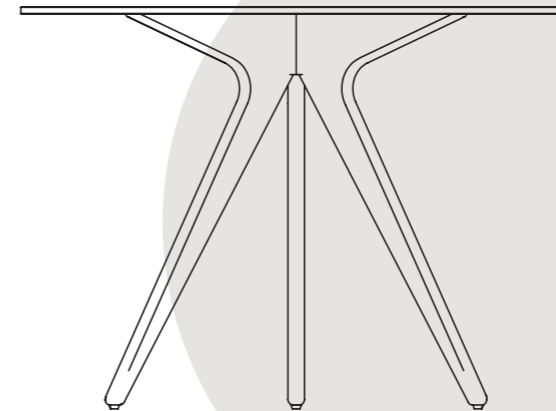

Torsa[•]

outdoor luxury

Manutti[•]

Designed by Stephane De Winter

Torsa is the epitome of sophistication: slender and light. The sculpted wooden base is combined with a tabletop made of faux marble or monochrome ceramic. A relaxing coffee break, a festive banquet or jolly aperitif: Torsa turns any occasion into a moment to remember. Thanks to its understated size, Torsa is apt for small or large spaces and is multi-functional.

Collection overview

264x118 - Counter table 91H
TAB0001594

Ø148 - Counter table 91H
TAB0001595

Ø100 - Counter table 91H
TAB0001641

Ø60 - Coffee table 35H
TAB0001592

Ø80 - Counter table 91H
TAB0001636

264x118 - Dining table 73H
TAB0000343

Ø148 - Dining table 73H
TAB0000344

Ø125 - Dining table 73H
TAB0001457

Ø100 - Dining table 73H
TAB0000391

Ø80 - Dining table 73H
TAB0000386

Ø148 - Coffee table 30H
TAB0001596

Ø125 - Coffee table 24H
TAB0001659