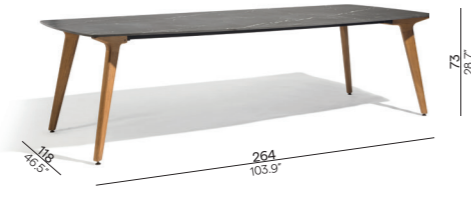

Torsa[•]

outdoor luxury

Manutti[•]

Designed by Stephane De Winter

Torsa is the epitome of sophistication: slender and light. The sculpted wooden base is combined with a tabletop made of faux marble or monochrome ceramic. A relaxing coffee break, a festive banquet or jolly aperitif: Torsa turns any occasion into a moment to remember. Thanks to its understated size, Torsa is apt for small or large spaces and is multi-functional.

Collection overview

264x118 - Counter table 91H
TAB0001594

Ø148 - Counter table 91H
TAB0001595

Ø100 - Counter table 91H
TAB0001641

Ø60 - Coffee table 35H
TAB0001592

Ø80 - Counter table 91H
TAB0001636

264x118 - Dining table 73H
TAB0000343

Ø148 - Dining table 73H
TAB0000344

Ø125 - Dining table 73H
TAB0001457

Ø100 - Dining table 73H
TAB0000391

Ø80 - Dining table 73H
TAB0000386

Ø148 - Coffee table 30H
TAB0001596

Ø125 - Coffee table 24H
TAB0001659