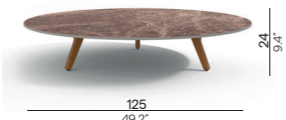

Torsa[•]

outdoor luxury

Manutti[•]

Designed by Stephane De Winter

Torsa is the epitome of sophistication: slender and light. The sculpted wooden base is combined with a tabletop made of faux marble or monochrome ceramic. A relaxing coffee break, a festive banquet or jolly aperitif: Torsa turns any occasion into a moment to remember. Thanks to its understated size, Torsa is apt for small or large spaces and is multi-functional.

Ø148 - Dining table 73H
TAB0000344

Ø125 - Dining table 73H
TAB0001457

Ø100 - Dining table 73H
TAB0000391

Ø80 - Dining table 73H
TAB0000386

Ø148 - Coffee table 30H
TAB0001596

Ø125 - Coffee table 24H
TAB0001659

Ø100 - Coffee table 24H
TAB0001642

Collection overview

Materials & colours

Frame

Table top

Features

Options

Feeling inspired?