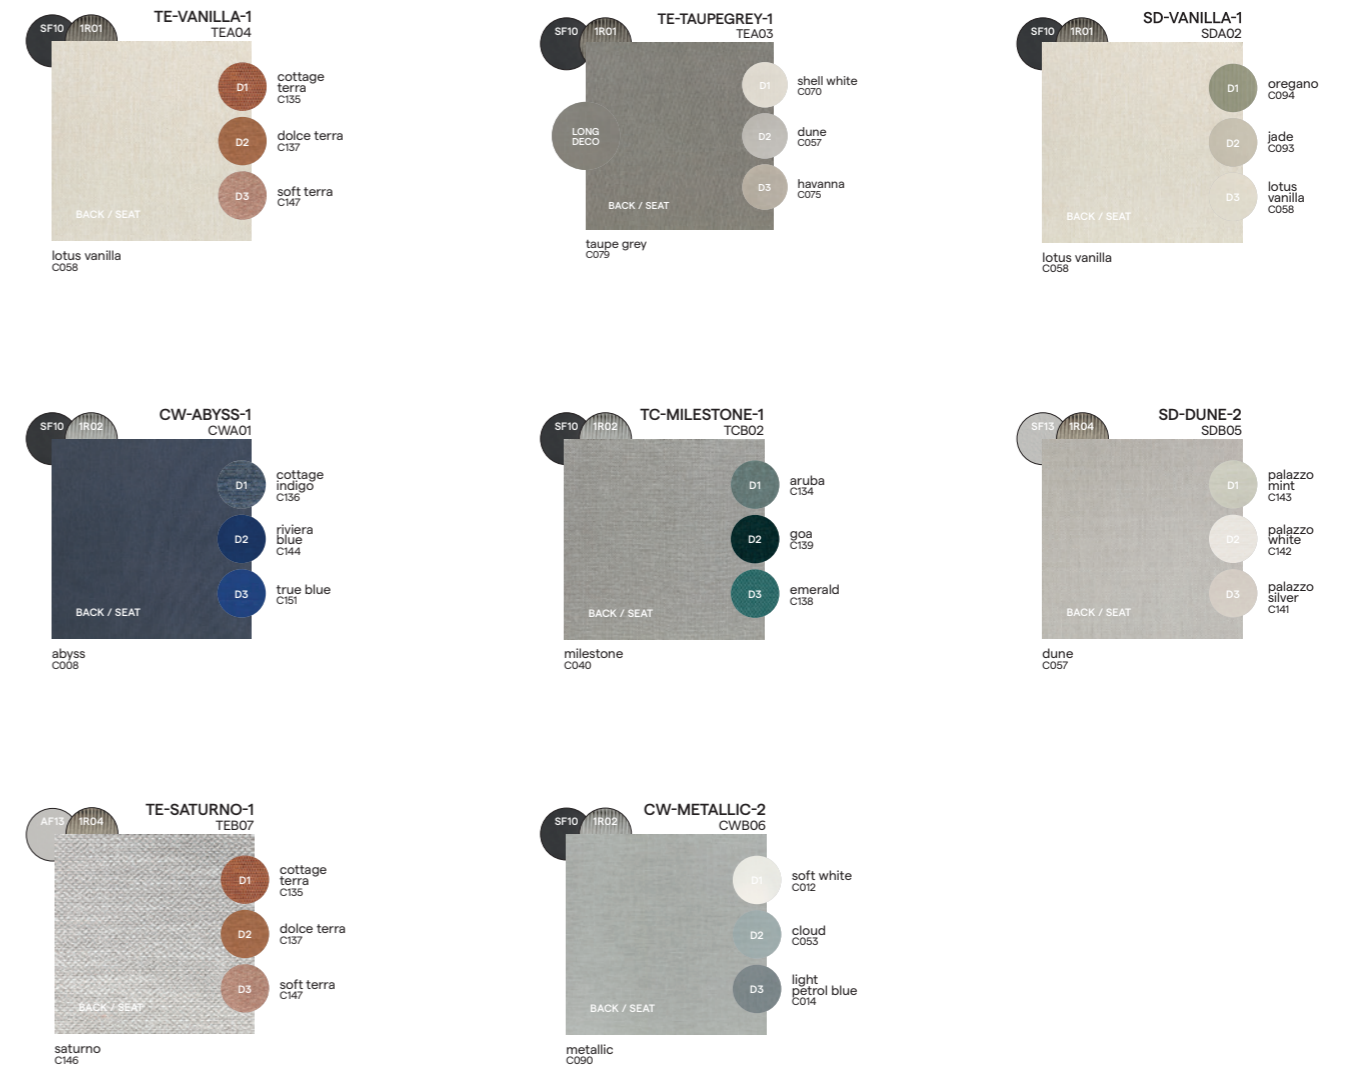

chaise longue / LO58

Materials & colours

Frame - finishing

PCSTS - rope

Suggested colour combinations

Feeling inspired?

Step into our world of outdoor luxury at any moment and discover your ideal Manutti setting online.