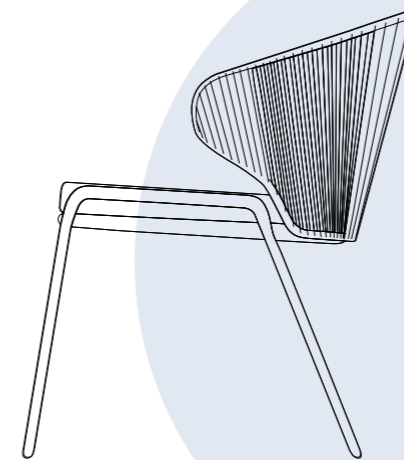

Radius^o

outdoor luxury

Manutti^o

Designed by Stephane De Winter

The Radius collection certainly makes an impression with its wrap-around backrest that also integrates the armrests. Made entirely of rope, its neomodern style is timeless. An optional backrest cushion offers optimal comfort for long get-togethers. Another striking feature, Radius chairs, sofas and loungers are ultra-lightweight.

Collection overview

chair / CH40

barstool 60 / BS69

barstool 80 / BS70

1S / 1S47

2,5S / 2S83

3S / 2S84

footstool/sidetable / FR87M

chaise longue / LO58

Materials & colours

Frame - finishing

PCSTS - rope

Suggested colour combinations

Feeling inspired?

Step into our world of outdoor luxury at any moment and discover your ideal Manutti setting online.