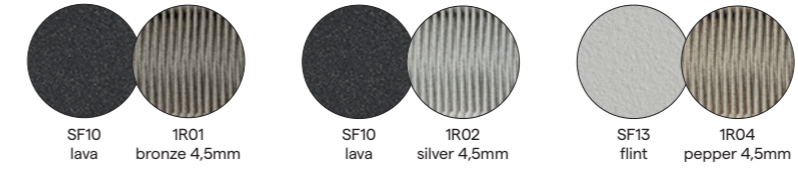

Collection overview

chair / CH40

barstool 60 / BS69

barstool 80 / BS70

1S / 1S47

2,5S / 2S83

3S / 2S84

footstool/sidetable / FR87M

chaise longue / LO58

Materials & colours

Frame - finishing

PCSTS - rope

Suggested colour combinations

Feeling inspired?

Step into our world of outdoor luxury at any moment and discover your ideal Manutti setting online.