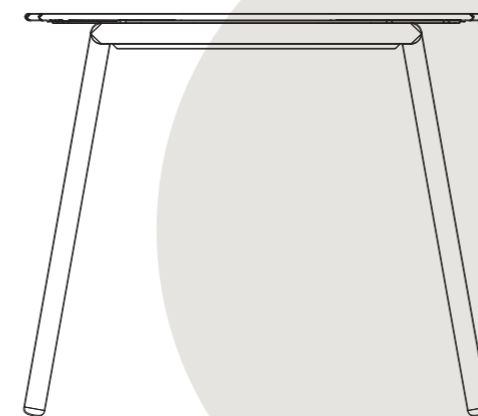

# Minus<sup>°</sup>

outdoor luxury

**Manutti<sup>°</sup>**

**Designed by  
Stephane De Winter**

With its slender design and muted, warm colours, the Minus table collection is your ideal match for a naturally intimate dining or lounging experience. Its minimal, sensual frame is sure to entice.

# Collection overview

dining table / 280x100

dining table / 280x85

dining table / 220x100

coffee table / 148x78

high dining table / 220x100