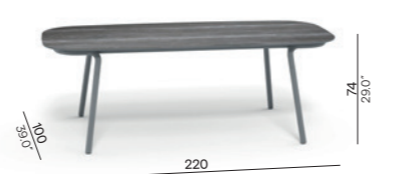

# Minus<sup>°</sup>

outdoor luxury

**Manutti<sup>°</sup>**

**Designed by  
Stephane De Winter**

With its slender design and muted, warm colours, the Minus table collection is your ideal match for a naturally intimate dining or lounging experience. Its minimal, sensual frame is sure to entice.

# Collection overview

dining table / 280x100

dining table / 280x85

dining table / 220x100

coffee table / 148x78

high dining table / 220x100