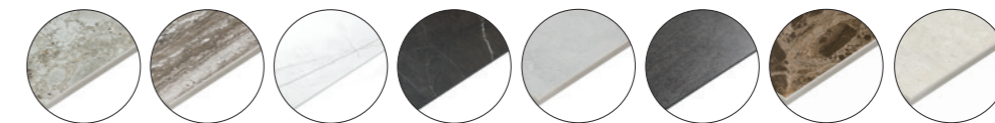

## Table top

ceramic 6mm

6K60 - CEW  
white

6K64 - CEQ  
quartz

6K66 - CEL  
perla

ceramic 12mm

5K53 - CEF  
fossil

5K54 - CET  
travertin geo

5K58 - CEMW  
marble white

5K59 - CEMB  
marble black

5K66 - CEL  
perla

5K67 - CEK  
basalt black

5K68 - CEE  
emperador

5K69 - CEC  
concrete