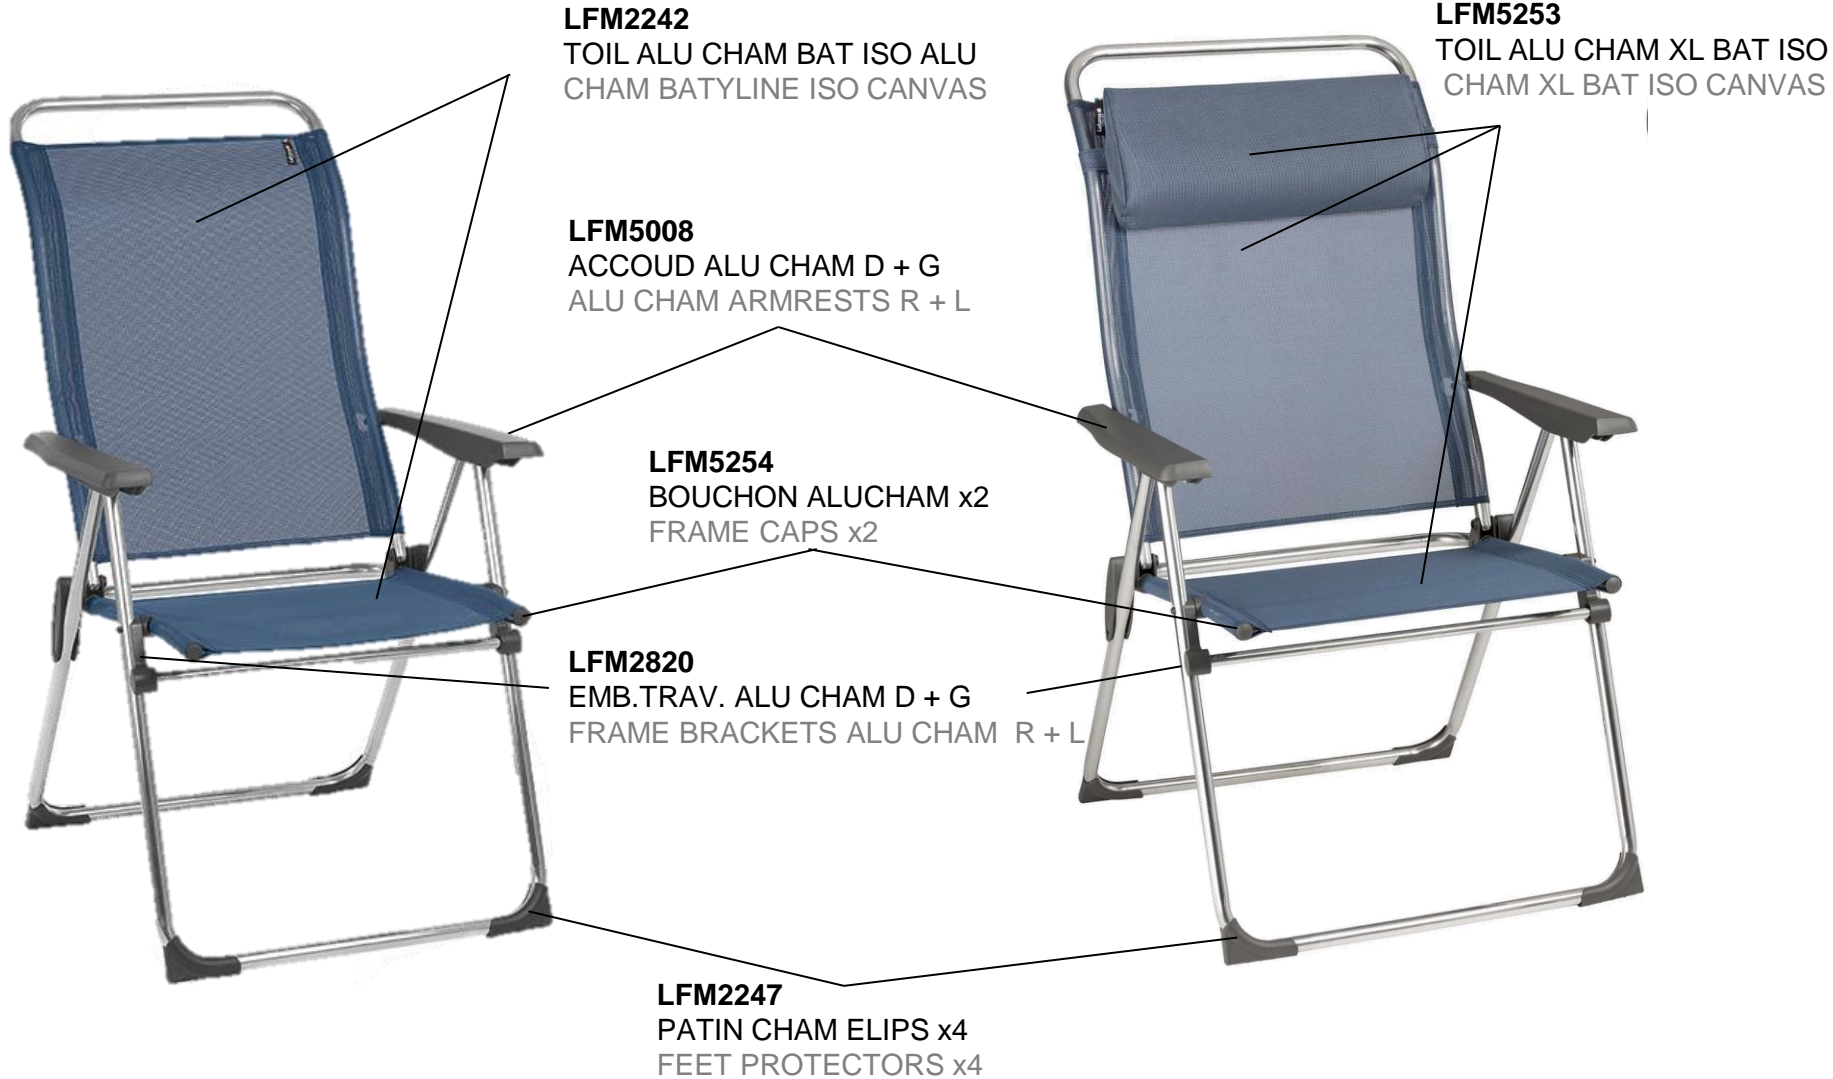

CHAM ELIPS

CHAM ELIPS XL