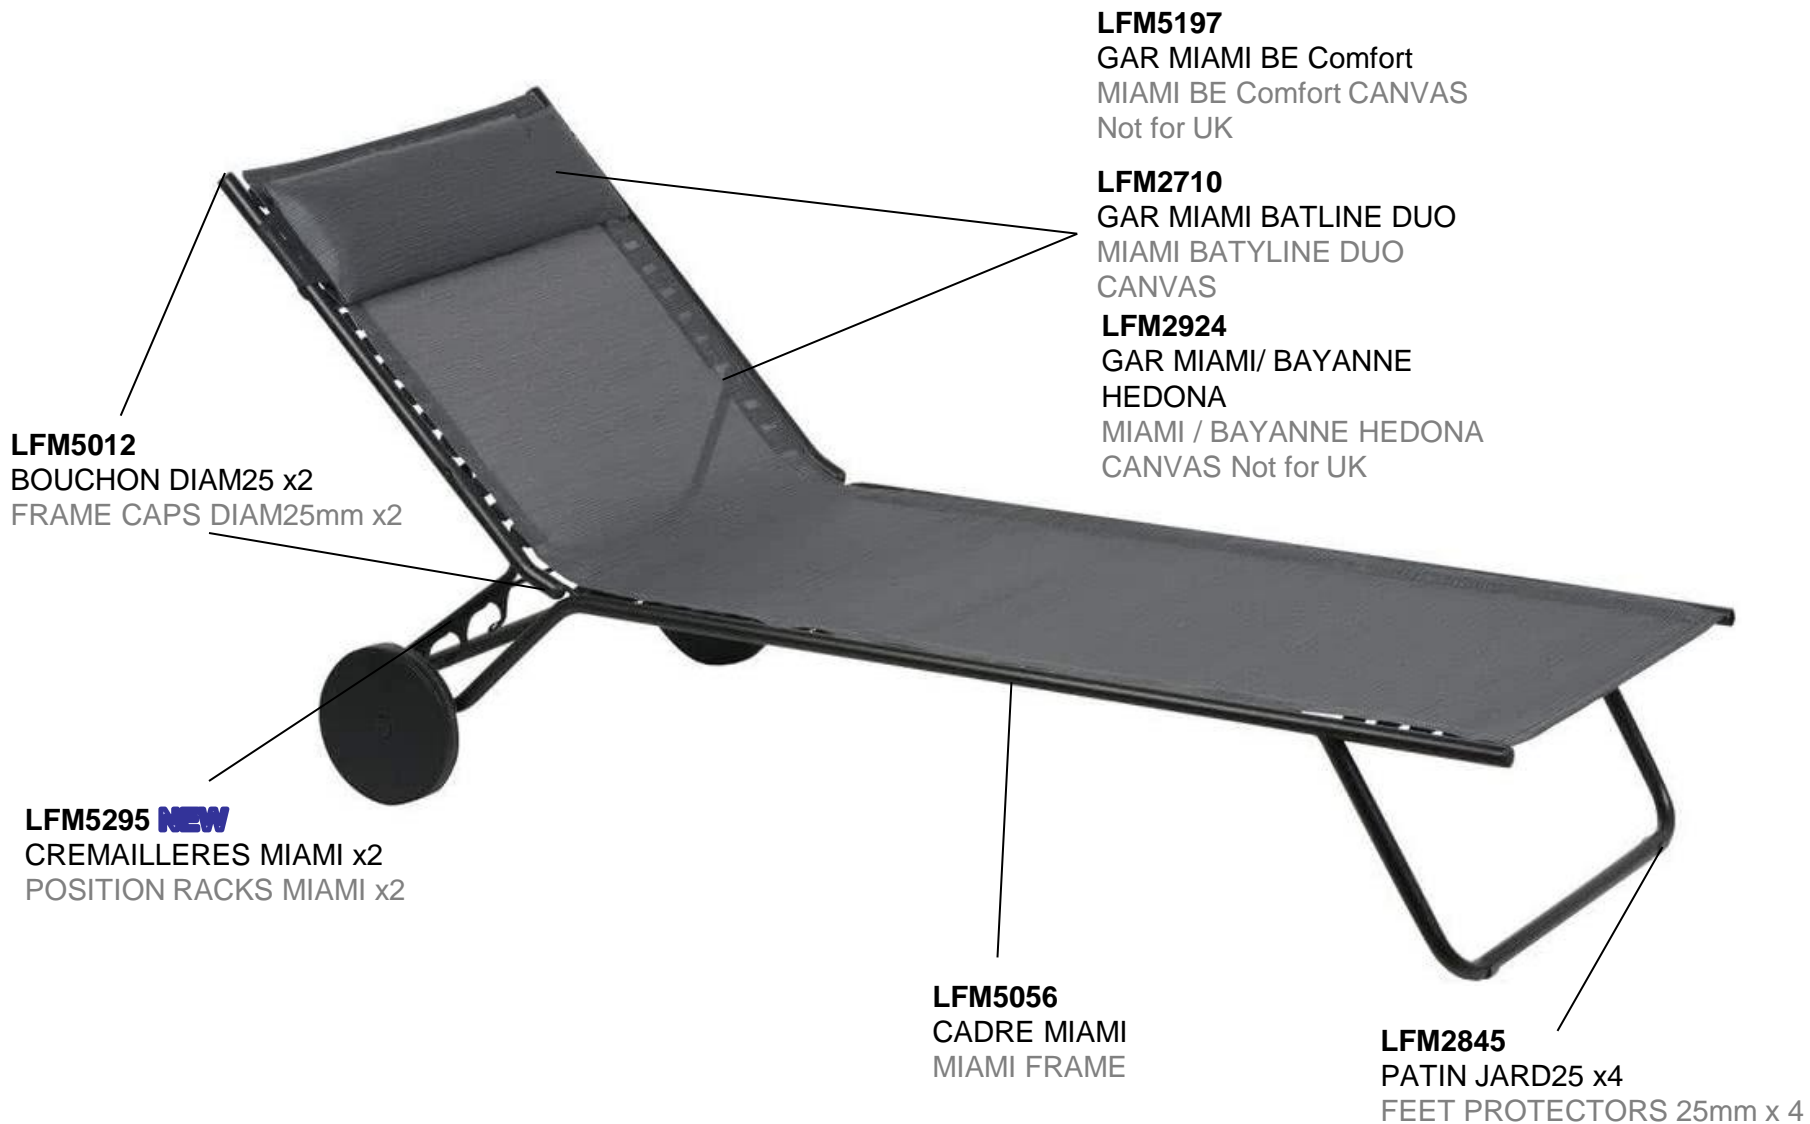

MIAMI (version 2015)