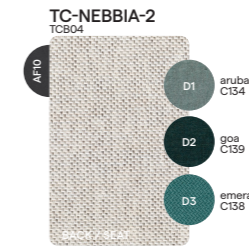

## Frame - finishing

PCA

## Suggested colour combinations

havanna  
C075

nebbia  
C140

cemento  
C003

metallic  
C090