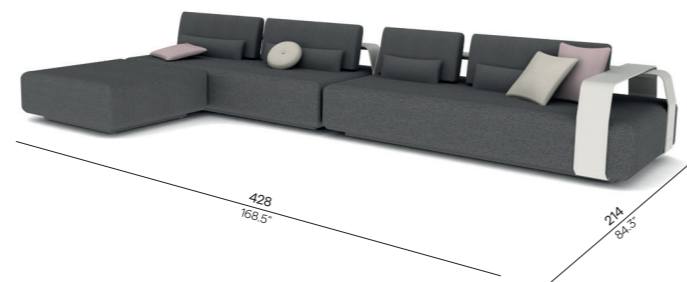

Collection overview

Modular

Concepts

Discover endless possibilities at manutti.com

Materials & colours

Frame - finishing

PCA

Suggested colour combinations

Features

modular system

adjustable feet

Options

protective cover

concept cover
(bag for PCO incl.)

bag for protective cover