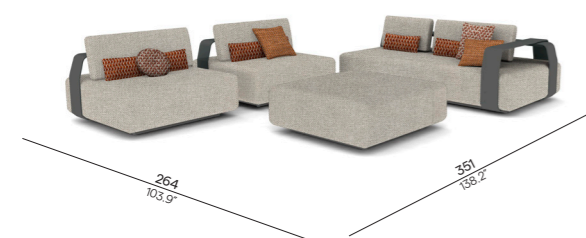

Concepts

Discover endless possibilities at manutti.com