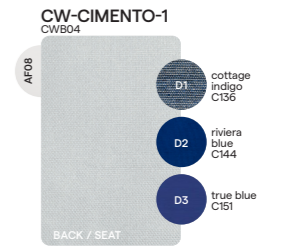

## Modular

Seat - 214x107  
FUR0000308

Seat - 107x107  
FUR0000309

Backrest - 215x55H  
FUR0000310

Backrest - 109x55H  
FUR0000311

Armrest - 109x57H  
FUR0000312

Pouf 50x50  
POU0000313

# Materials & colours

## Frame - finishing

PCA

## Suggested colour combinations

havanna  
C075

nebbia  
C140

cemento  
C003

metallic  
C090