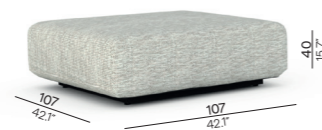

## Designed by Lionel Doyen

Kumo is a light and playful contemporary seating island with pouf. Japanese for cloud, Kumo invites you to create your personalised outdoor cocoon. It comes in different shapes and sizes. The movable armrests and back supports are easily adjusted to create either a comfortable sofa or stylish lounge chair, a luxurious lounge chair or a relaxing footrest.

## Modular

Seat - 214x107  
FUR0000308

Seat - 107x107  
FUR0000309

Backrest - 215x55H  
FUR0000310

Backrest - 109x55H  
FUR0000311

Armrest - 109x57H  
FUR0000312

Pouf 50x50  
POU0000313