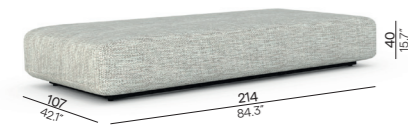

## Designed by Lionel Doyen

Kumo is a light and playful contemporary seating island with pouf. Japanese for cloud, Kumo invites you to create your personalised outdoor cocoon. It comes in different shapes and sizes. The movable armrests and back supports are easily adjusted to create either a comfortable sofa or stylish lounge chair, a luxurious lounge chair or a relaxing footrest.

## Modular

Seat - 214x107  
FUR0000308

Seat - 107x107  
FUR0000309

Backrest - 215x55H  
FUR0000310

Backrest - 109x55H  
FUR0000311

Armrest - 109x57H  
FUR0000312

Pouf 50x50  
POU0000313