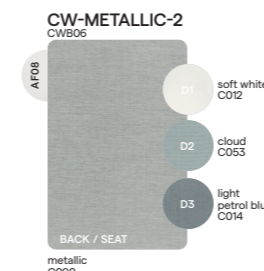

# Materials & colours

## Frame - finishing

PCA

## Suggested colour combinations

havanna  
C075

nebbia  
C140

cemento  
C003

metallic  
C090