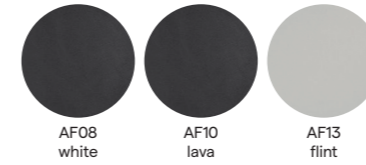

## Modular

Seat - 214x107  
FUR0000308

Seat - 107x107  
FUR0000309

Backrest - 215x55H  
FUR0000310

Backrest - 109x55H  
FUR0000311

Armrest - 109x57H  
FUR0000312

Pouf 50x50  
POU0000313

# Materials & colours

## Suggested colour combinations

havanna  
C075

nebbia  
C140

cemento  
C003

metallic  
C090