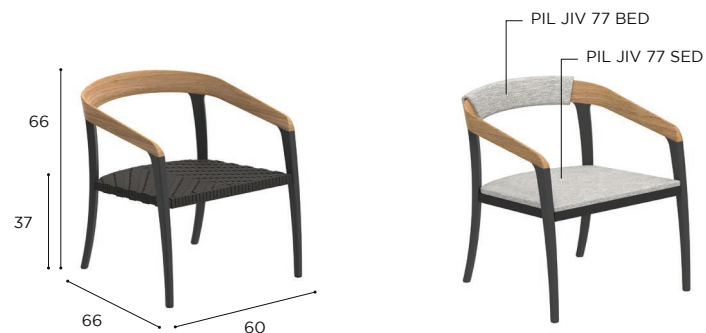

DINING CHAIR	
REF:	JIV 55WG...
WEIGHT:	6,6 kg
INFO	OLEFIN FIBER SEAT

		COATED ALUMINIUM + TEAK									
		WR	W	PB	W	S	W	BR	W	A	W
OLEFIN		JIV 55 WGR	JIV 55 WGPB	JIV 55 WGS	JIV 55 WGBR	JIV 55 WGA					
		CUSHIONS									
		PIL JIV 55 LED... (SEAT + BACK)									
CAT. A		•									
CAT. B		•									
CAT. C		•									
		PIL JIV 55 SED... (SEAT)									
CAT. A		•									
CAT. B		•									
CAT. C		•									
		PIL JIV 55 BED... (BACK)									
CAT. A		•									
CAT. B		•									
CAT. C		•									

# JIVE SPECIFICATIONS

STANDARD / LIMITED / ON REQUEST

DINING CHAIR	
REF:	JIV 55...
WEIGHT:	6,6 kg
INFO	ALUMINIUM SEAT

DINING CHAIR	
REF:	JIV 55T...
WEIGHT:	6,6 kg
INFO	BATYLINE SEAT

LOW CHAIR	
REF:	JIV 77WG...
WEIGHT:	7,4 kg
INFO	OLEFIN FIBER SEAT

COATED ALUMINIUM				
	WR	PB	BR	A
	JIV 55 WR*	JIV 55 PB*	JIV 55 BR*	JIV 55 A*
	•	•	•	•
CUSHIONS				
	PIL JIV 55 ALED... (SEAT + BACK)			
CAT. A	•			
CAT. B	•			
CAT. C	•			
	PIL JIV 55 ASED... (SEAT)			
CAT. A	•			
CAT. B	•			
CAT. C	•			
	PIL JIV 55 BED... (BACK)			
CAT. A	•			
CAT. B	•			
CAT. C	•			