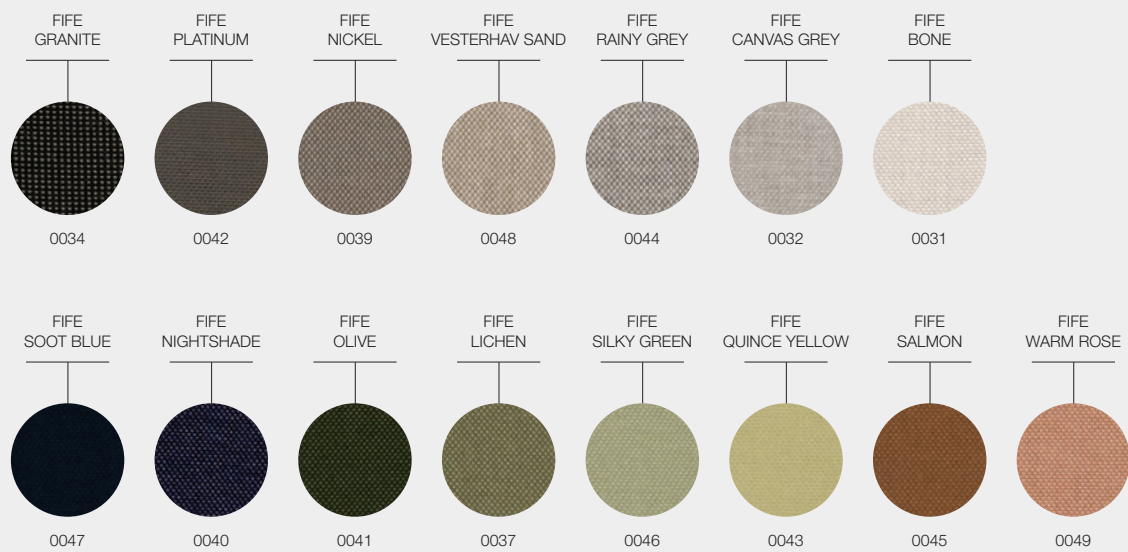

ITEM NUMBERS
100490 : White Frame / Dune Rope
104718 : Protective Cover

FRAME / ROPE COLOURS

TEAK FINISH

(FRAME)
METEOR

(ROPE)
RAVEN

(FRAME)
WHITE

(ROPE)
DUNE

NATURAL

ITEM NUMBERS
105693 : White Frame / Dune Rope
105703 : Protective Cover

SMALL SCATTER CUSHION

W · 46 H · 32 D · 14

Removable outdoor fabric cover with zipper.
Polypropylene fabric interliner with polyester fibre fill.
Available in all fabric grades (excluding Poolside Stripe fabrics).
See pages 196 - 201 for details.

ITEM NUMBER
105908 : Fern Small Scatter Cushion

FRAME / ROPE COLOURS

TEAK FINISH

FERN FABRICS

DESIGNER · SEBASTIAN HERKNER · GERMANY

GRADE B - WATER RESISTANT FABRICS

GRADE B - OUTDOOR PERFORMANCE FABRICS

FERN FABRICS