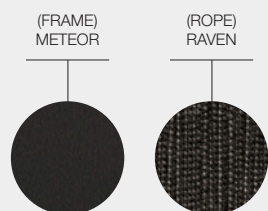

ITEM NUMBERS
105693 : White Frame / Dune Rope
105703 : Protective Cover

SMALL SCATTER CUSHION

W · 46 H · 32 D · 14

Removable outdoor fabric cover with zipper.
Polypropylene fabric interliner with polyester fibre fill.
Available in all fabric grades (excluding Poolside Stripe fabrics).
See pages 196 - 201 for details.

ITEM NUMBER
105908 : Fern Small Scatter Cushion

FRAME / ROPE COLOURS

TEAK FINISH

FERN FABRICS

DESIGNER · SEBASTIAN HERKNER · GERMANY

GRADE B - WATER RESISTANT FABRICS

GRADE B - OUTDOOR PERFORMANCE FABRICS

FERN FABRICS