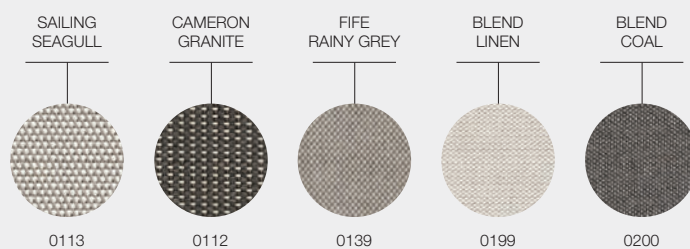

FERN FABRICS

DESIGNER · SEBASTIAN HERKNER · GERMANY

GRADE C - OUTDOOR PERFORMANCE FABRICS

GRADE C - UK FR (FIRE RESISTANT) FABRICS