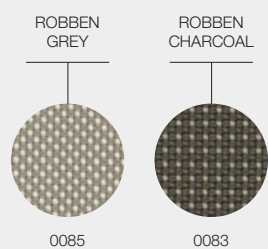

FERN FABRICS

DESIGNER · SEBASTIAN HERKNER · GERMANY

GRADE C - OUTDOOR PERFORMANCE FABRICS

GRADE C - UK FR (FIRE RESISTANT) FABRICS