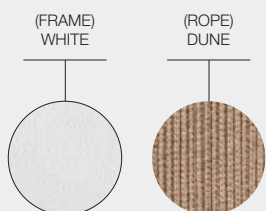

ITEM NUMBERS
105693 : White Frame / Dune Rope
105703 : Protective Cover

SMALL SCATTER CUSHION

W · 46 H · 32 D · 14

Removable outdoor fabric cover with zipper.
Polypropylene fabric interliner with polyester fibre fill.
Available in all fabric grades (excluding Poolside Stripe fabrics).
See pages 196 - 201 for details.

ITEM NUMBER
105908 : Fern Small Scatter Cushion

FRAME / ROPE COLOURS

TEAK FINISH

FERN FABRICS

DESIGNER · SEBASTIAN HERKNER · GERMANY

GRADE B - WATER RESISTANT FABRICS

GRADE B - OUTDOOR PERFORMANCE FABRICS

FERN FABRICS